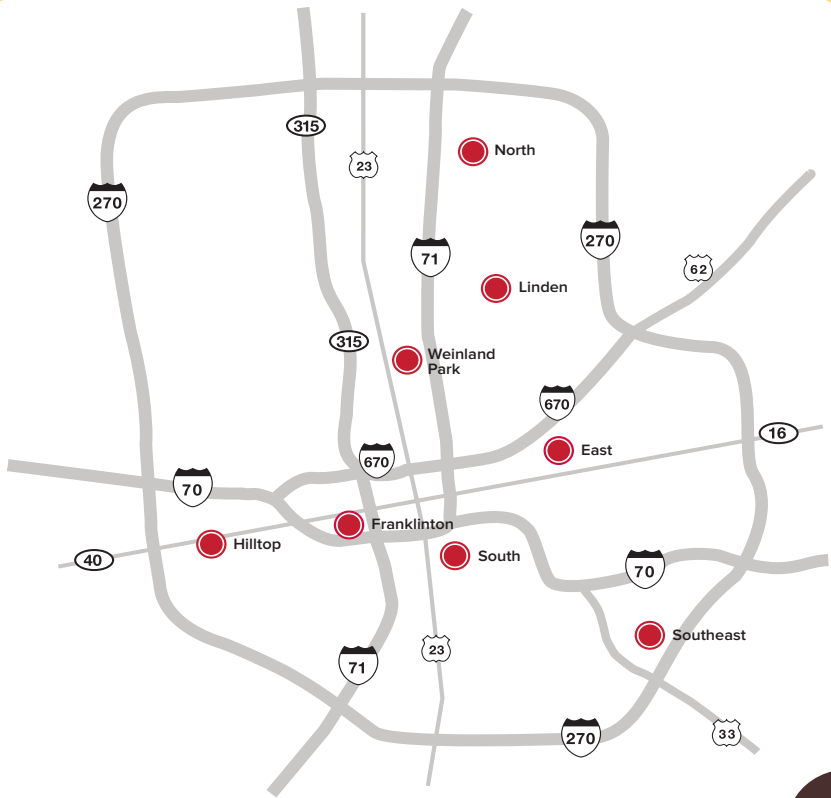

#### MOMS2B SOUTHEAST

**Every Wednesday, 1:30 – 3:30 p.m.**

New Birth Christian Ministries  
3475 Refugee Road  
Columbus, OH 43232

#### MOMS2B FRANKLINTON

**Every Thursday, 11 a.m. – 1 p.m.**

Mount Carmel West  
Healthy Living Center  
777 W. State St.  
Columbus, OH 43222

#### MOMS2B EAST

**Every Thursday, 4:30 – 6:30 p.m.**

Ohio State University Hospital East  
181 Taylor Ave.  
Columbus, OH 43203

*Wallace Auditorium, located inside the West  
Registration entrance off of Phale D. Hale Drive*

# MOMS2B LOCATIONS