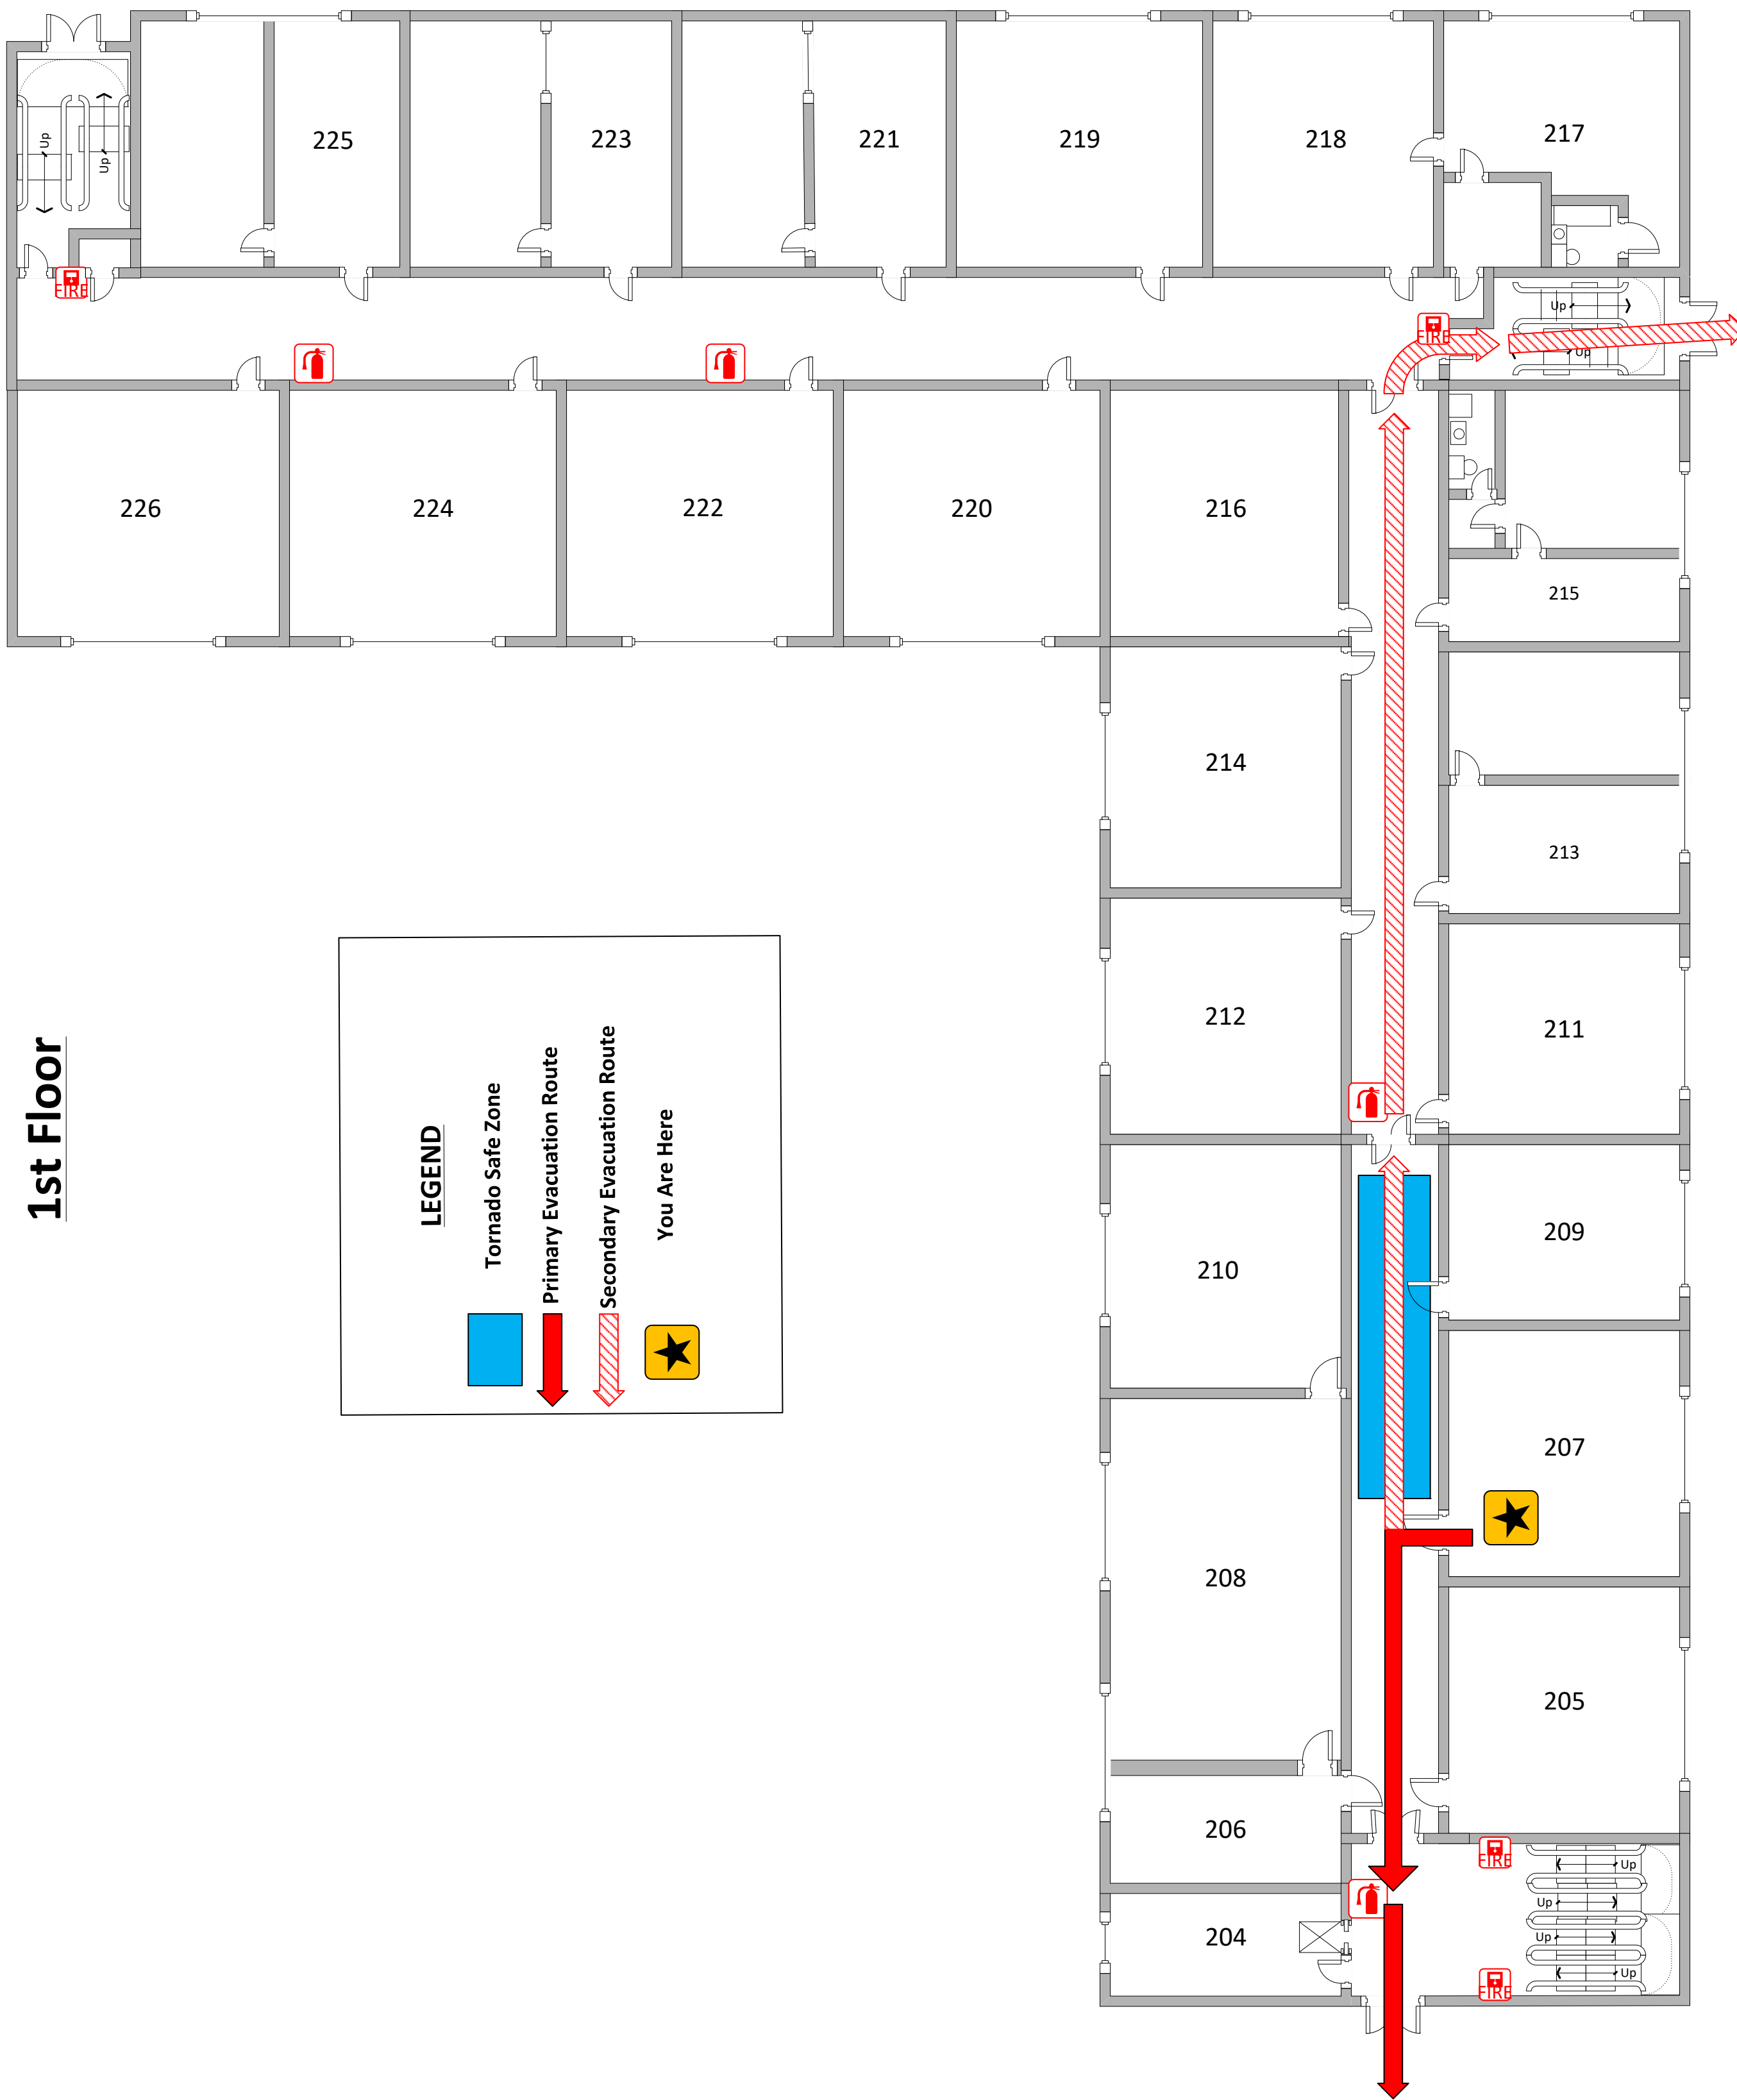

N

1st Floor

LEGEND

- Tornado Safe Zone
- Primary Evacuation Route
- Secondary Evacuation Route
- You Are Here

W

E

S

Placement Instructions

- Place near door
- Unobstructed View and at around eye level
 - Map should be oriented to the room