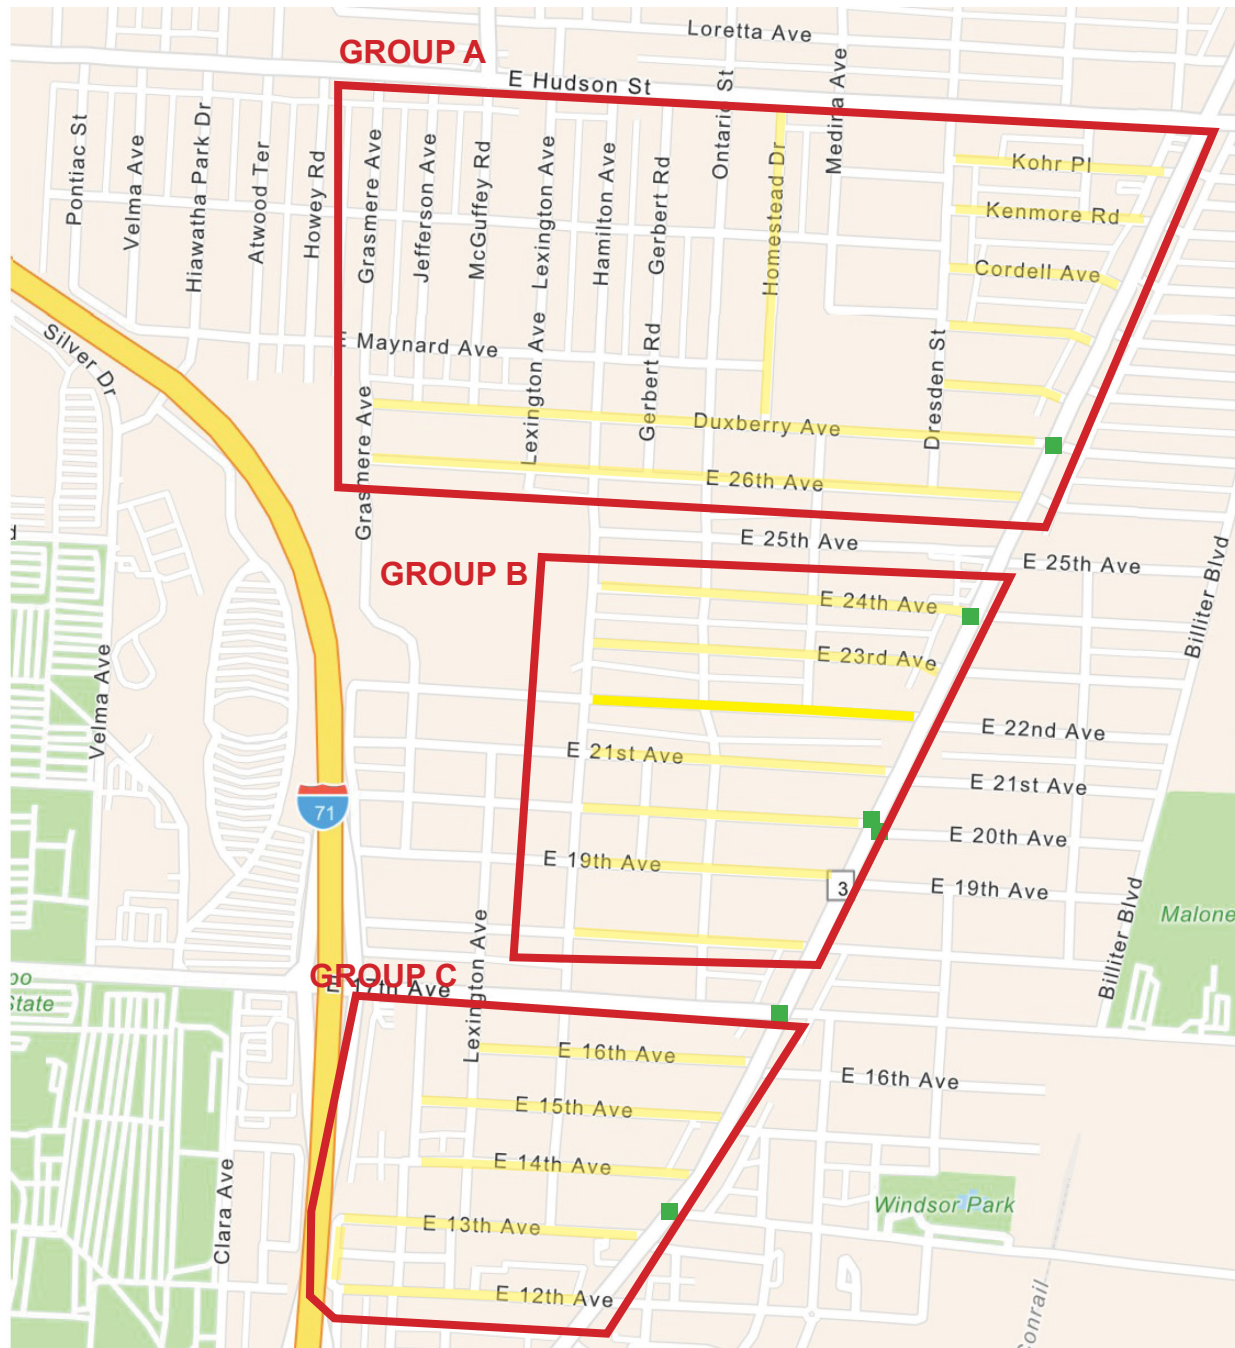

Slow Streets Columbus - Linden SOHUD Implementation

Tentative Start: August 2021

GROUP A Aug 2 to Aug 16

- Korh Pl
- Kenmore Rd
- Cordell Ave
- E Blake Ave
- E Maryland Ave
- Homestead Dr
- Duxberry Ave
- E 26th Ave

GROUP B Aug 16 to Aug 29

- E 24th Ave
- E 23rd Ave
- E 22nd Ave
- E 21st Ave
- E 20th Ave
- E 19th Ave
- E 18th Ave

GROUP C Aug 30 to Sept 13

- E 16th Ave
- E 15th Ave
- E 14th Ave
- E 13th Ave
- E 12th Ave

■ = Signalized Intersection