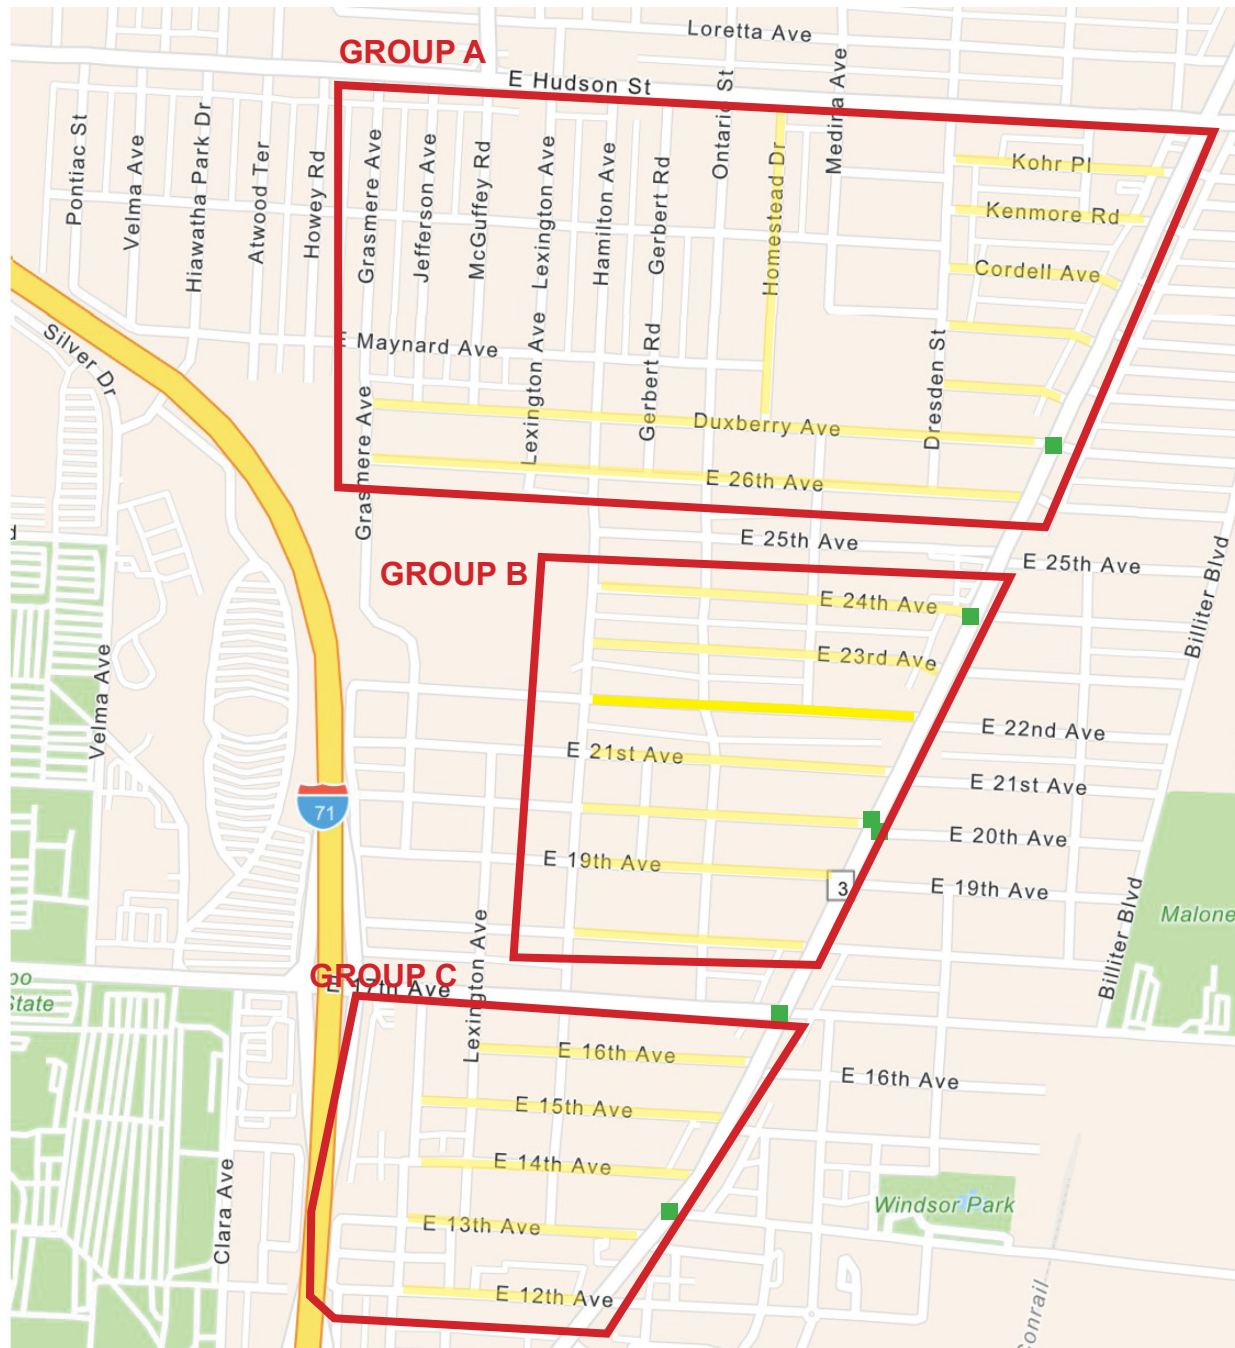

Slow Streets Columbus - Linden SOHUD Implementation

Tentative Start: August 2021

GROUP A

GROUP A Aug 2 to Aug 16

- Korh Pl
- Kenmore Rd
- Cordell Ave
- E Blake Ave
- E Maryland Ave
- Homestead Dr
- Duxberry Ave
- E 26th Ave

GROUP B

GROUP B Aug 16 to Aug 29

- E 24th Ave
- E 23rd Ave
- E 22nd Ave
- E 21st Ave
- E 20th Ave
- E 19th Ave
- E 18th Ave

GROUP C

GROUP C Aug 30 to Sept 13

- E 16th Ave
- E 15th Ave
- E 14th Ave
- E 13th Ave
- E 12th Ave

■ = Signalized Intersection