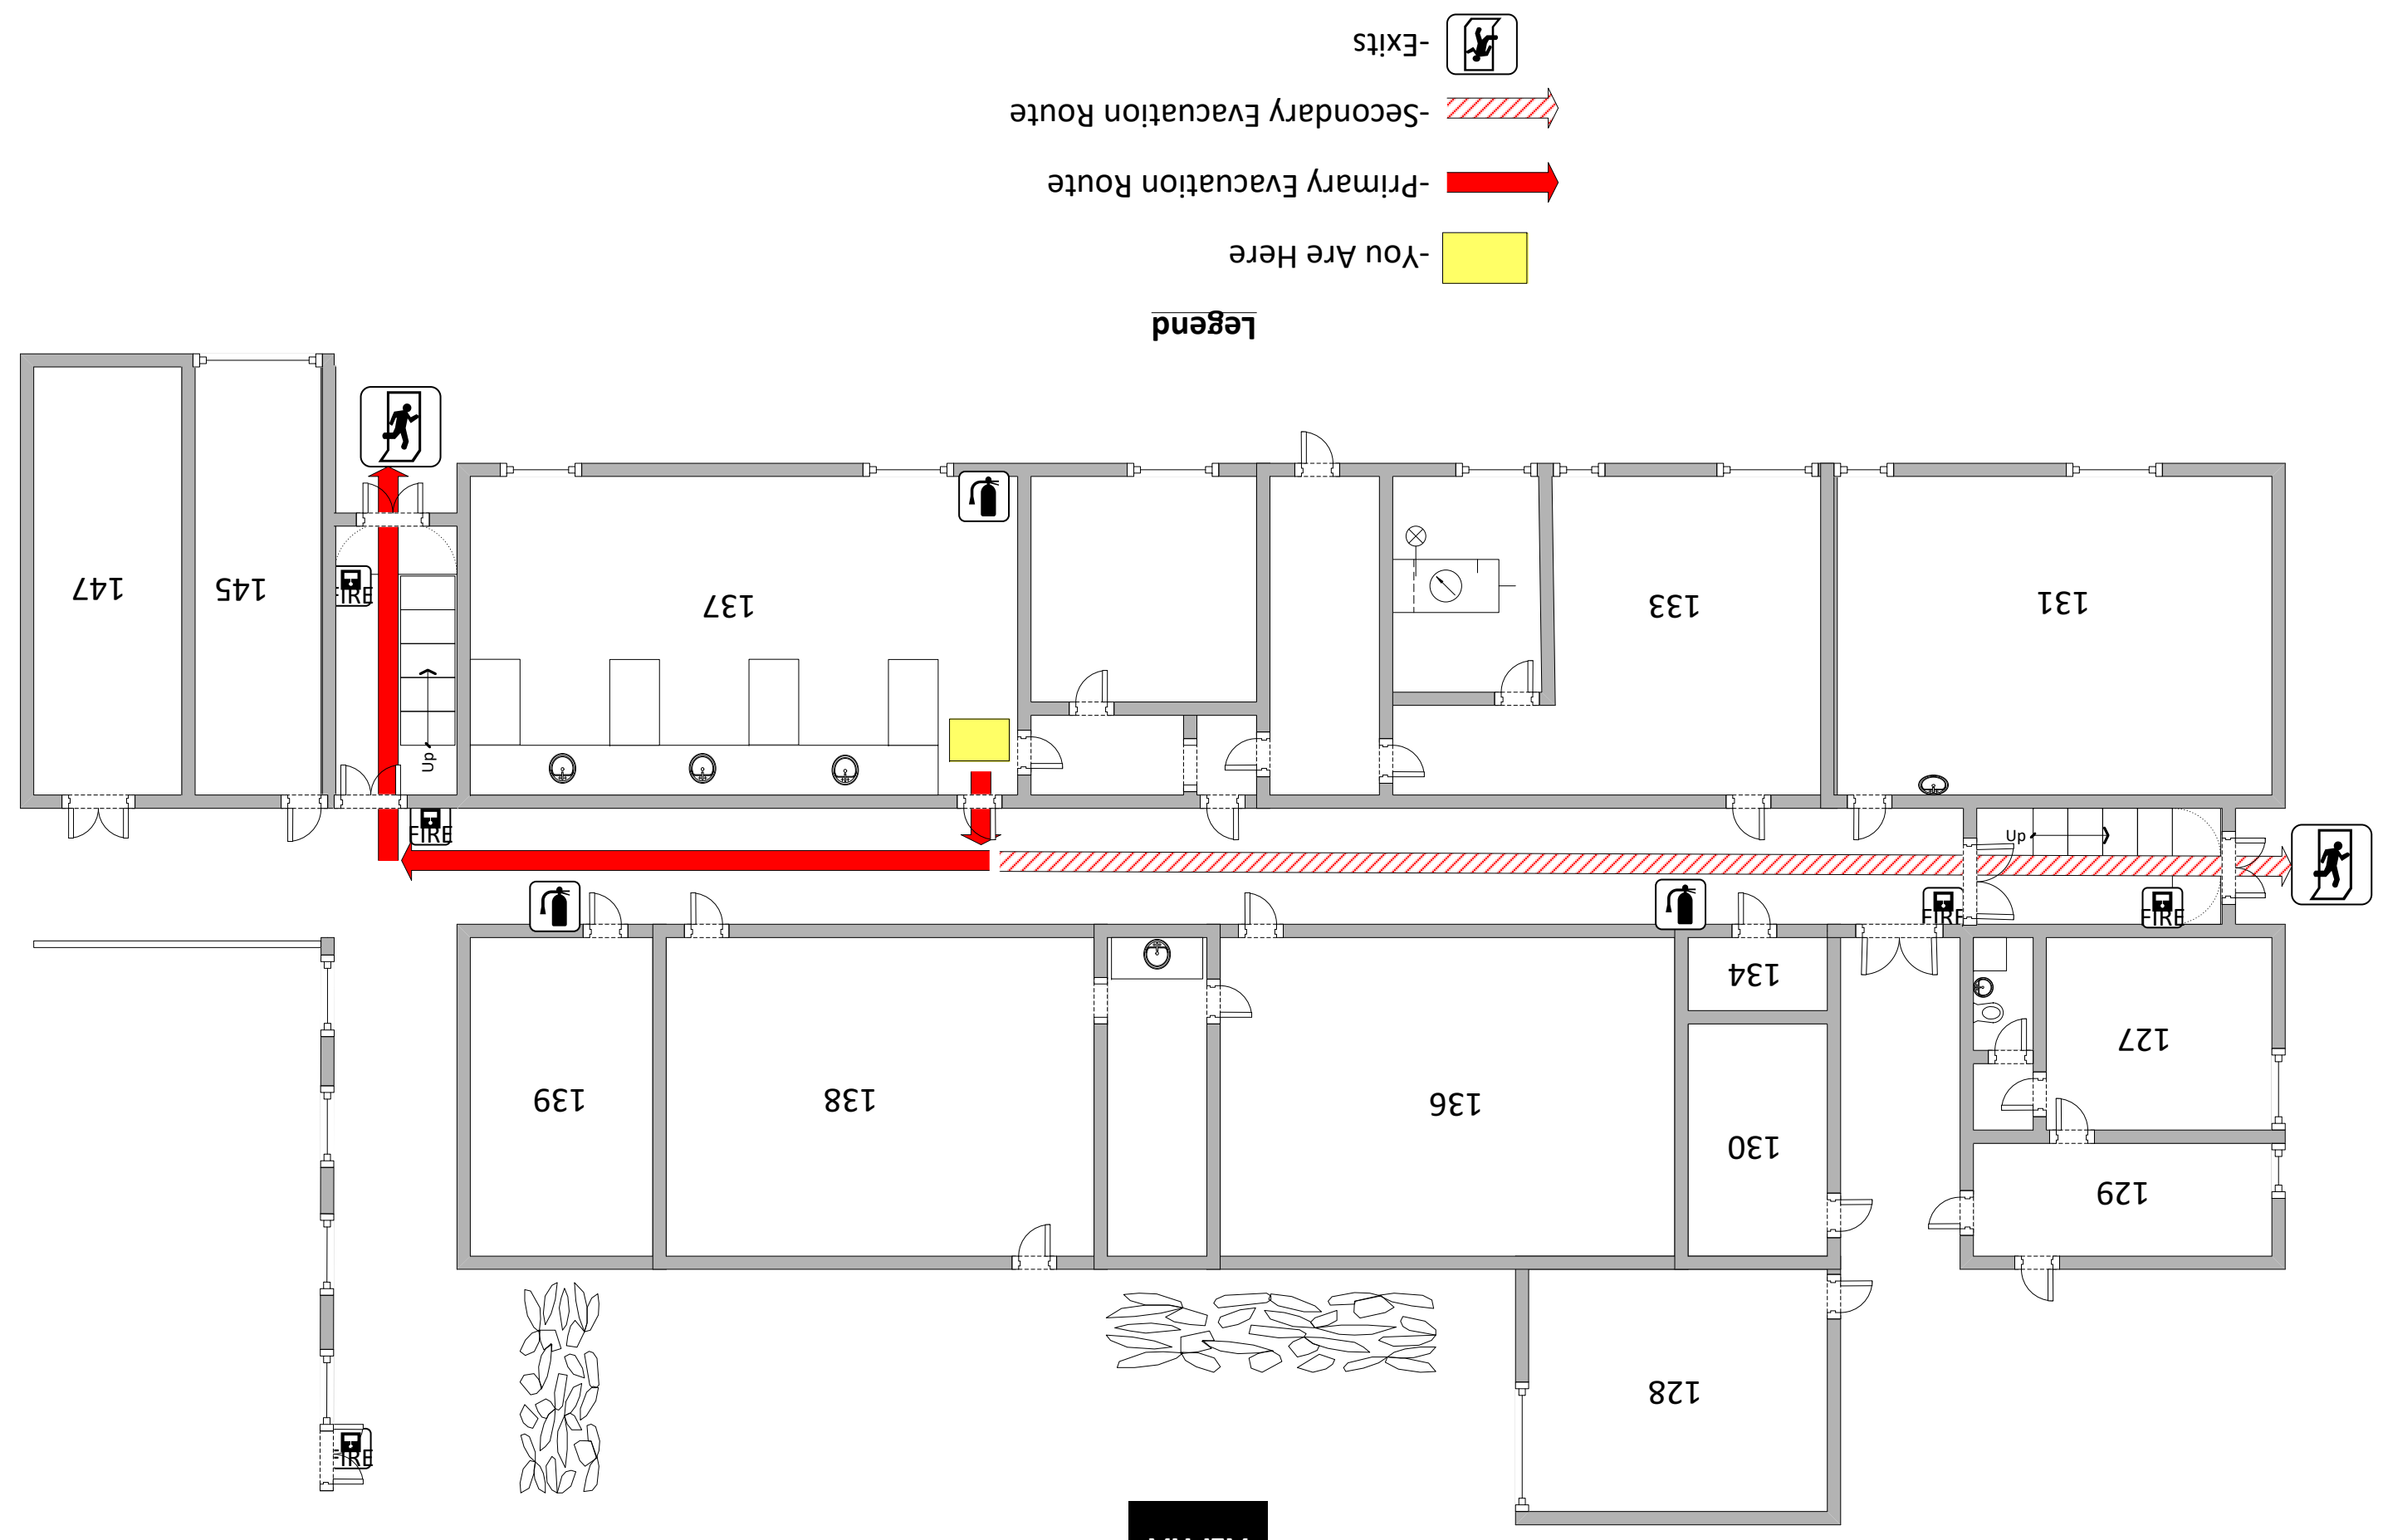

Full Example
Emergency Evacuation Plan

Generic School
1111 Main Way

- Legend
- You Are Here
 - Primary Evacuation Route
 - Secondary Evacuation Route
 - Tornado
 - Exits

**Generic Commercial
1111 Main Way
Rm 137**

**Section Example
Emergency Evacuation Plan**

ALPHA

CHARLIE

DELTA

BRAVO

Legend

- You Are Here
- Primary Evacuation Route
- Secondary Evacuation Route
- Exits