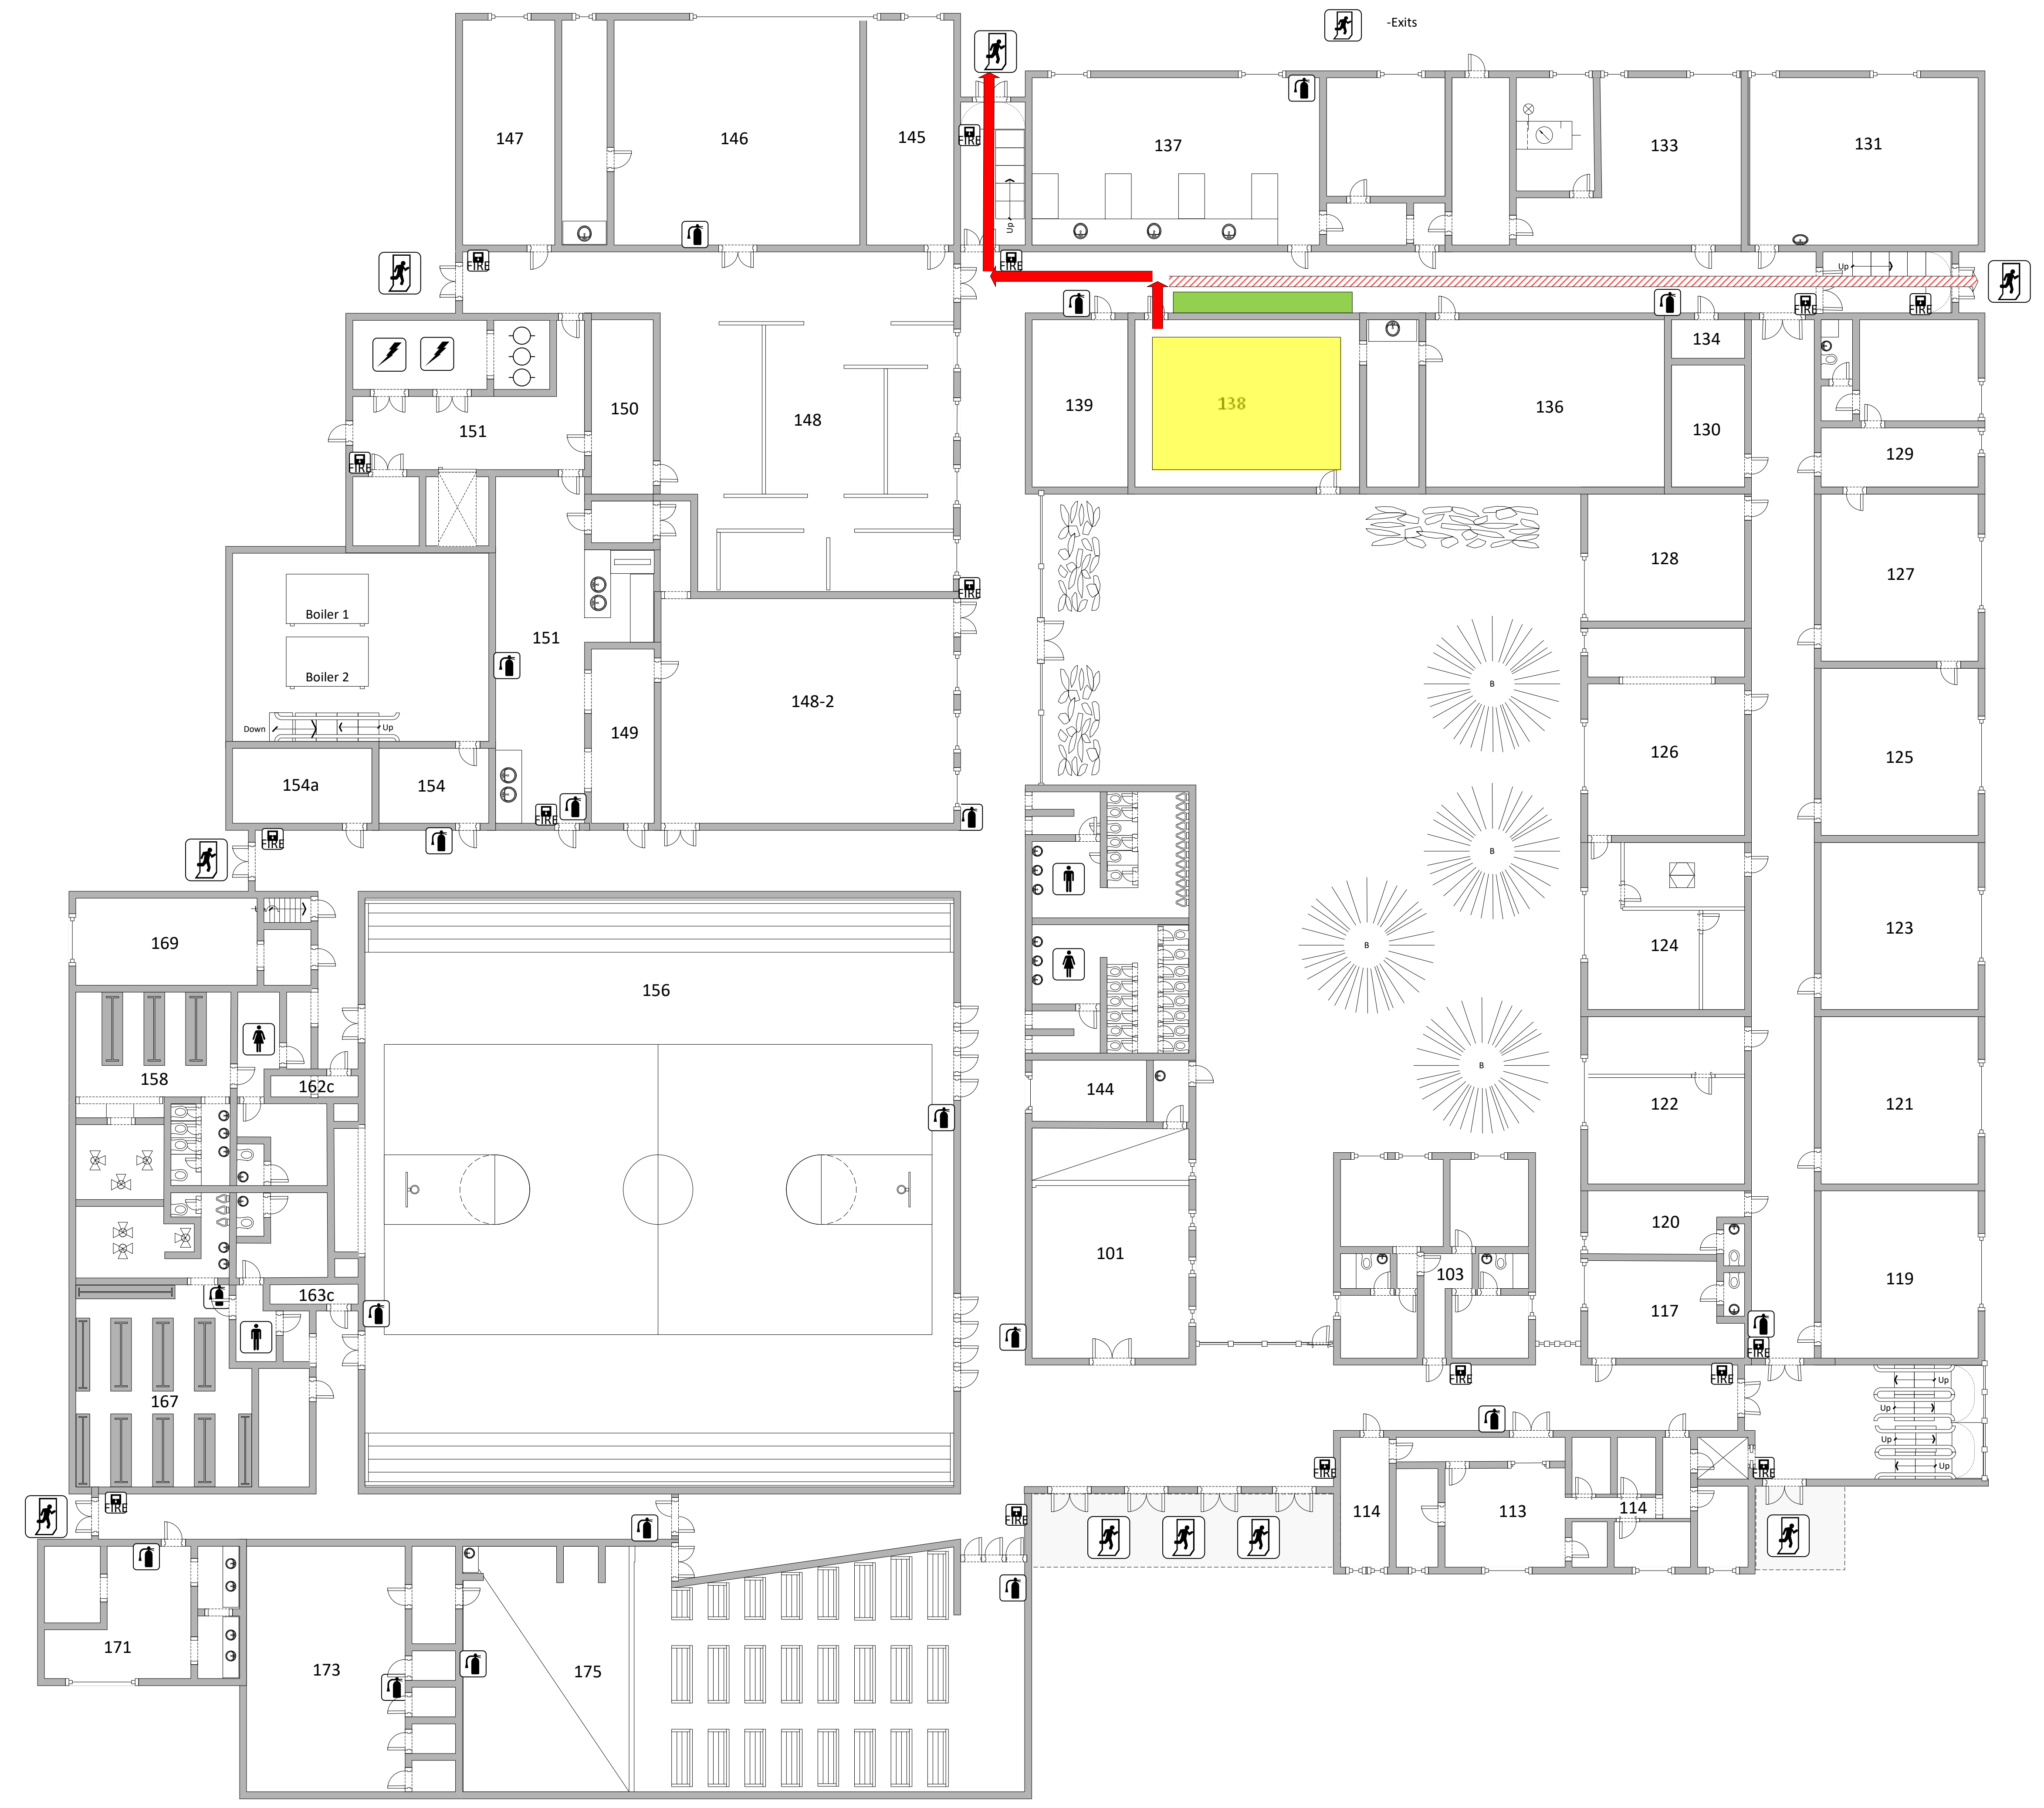

Full Example
Emergency Evacuation Plan

Generic School
1111 Main Way

- Legend
- You Are Here
 - Primary Evacuation Route
 - Secondary Evacuation Route
 - Tornado
 - Exits

**Generic Commercial
1111 Main Way
Rm 137**

**Section Example
Emergency Evacuation Plan**

ALPHA

CHARLIE

DELTA

BRAVO

Legend

- You Are Here
- Primary Evacuation Route
- Secondary Evacuation Route
- Exits