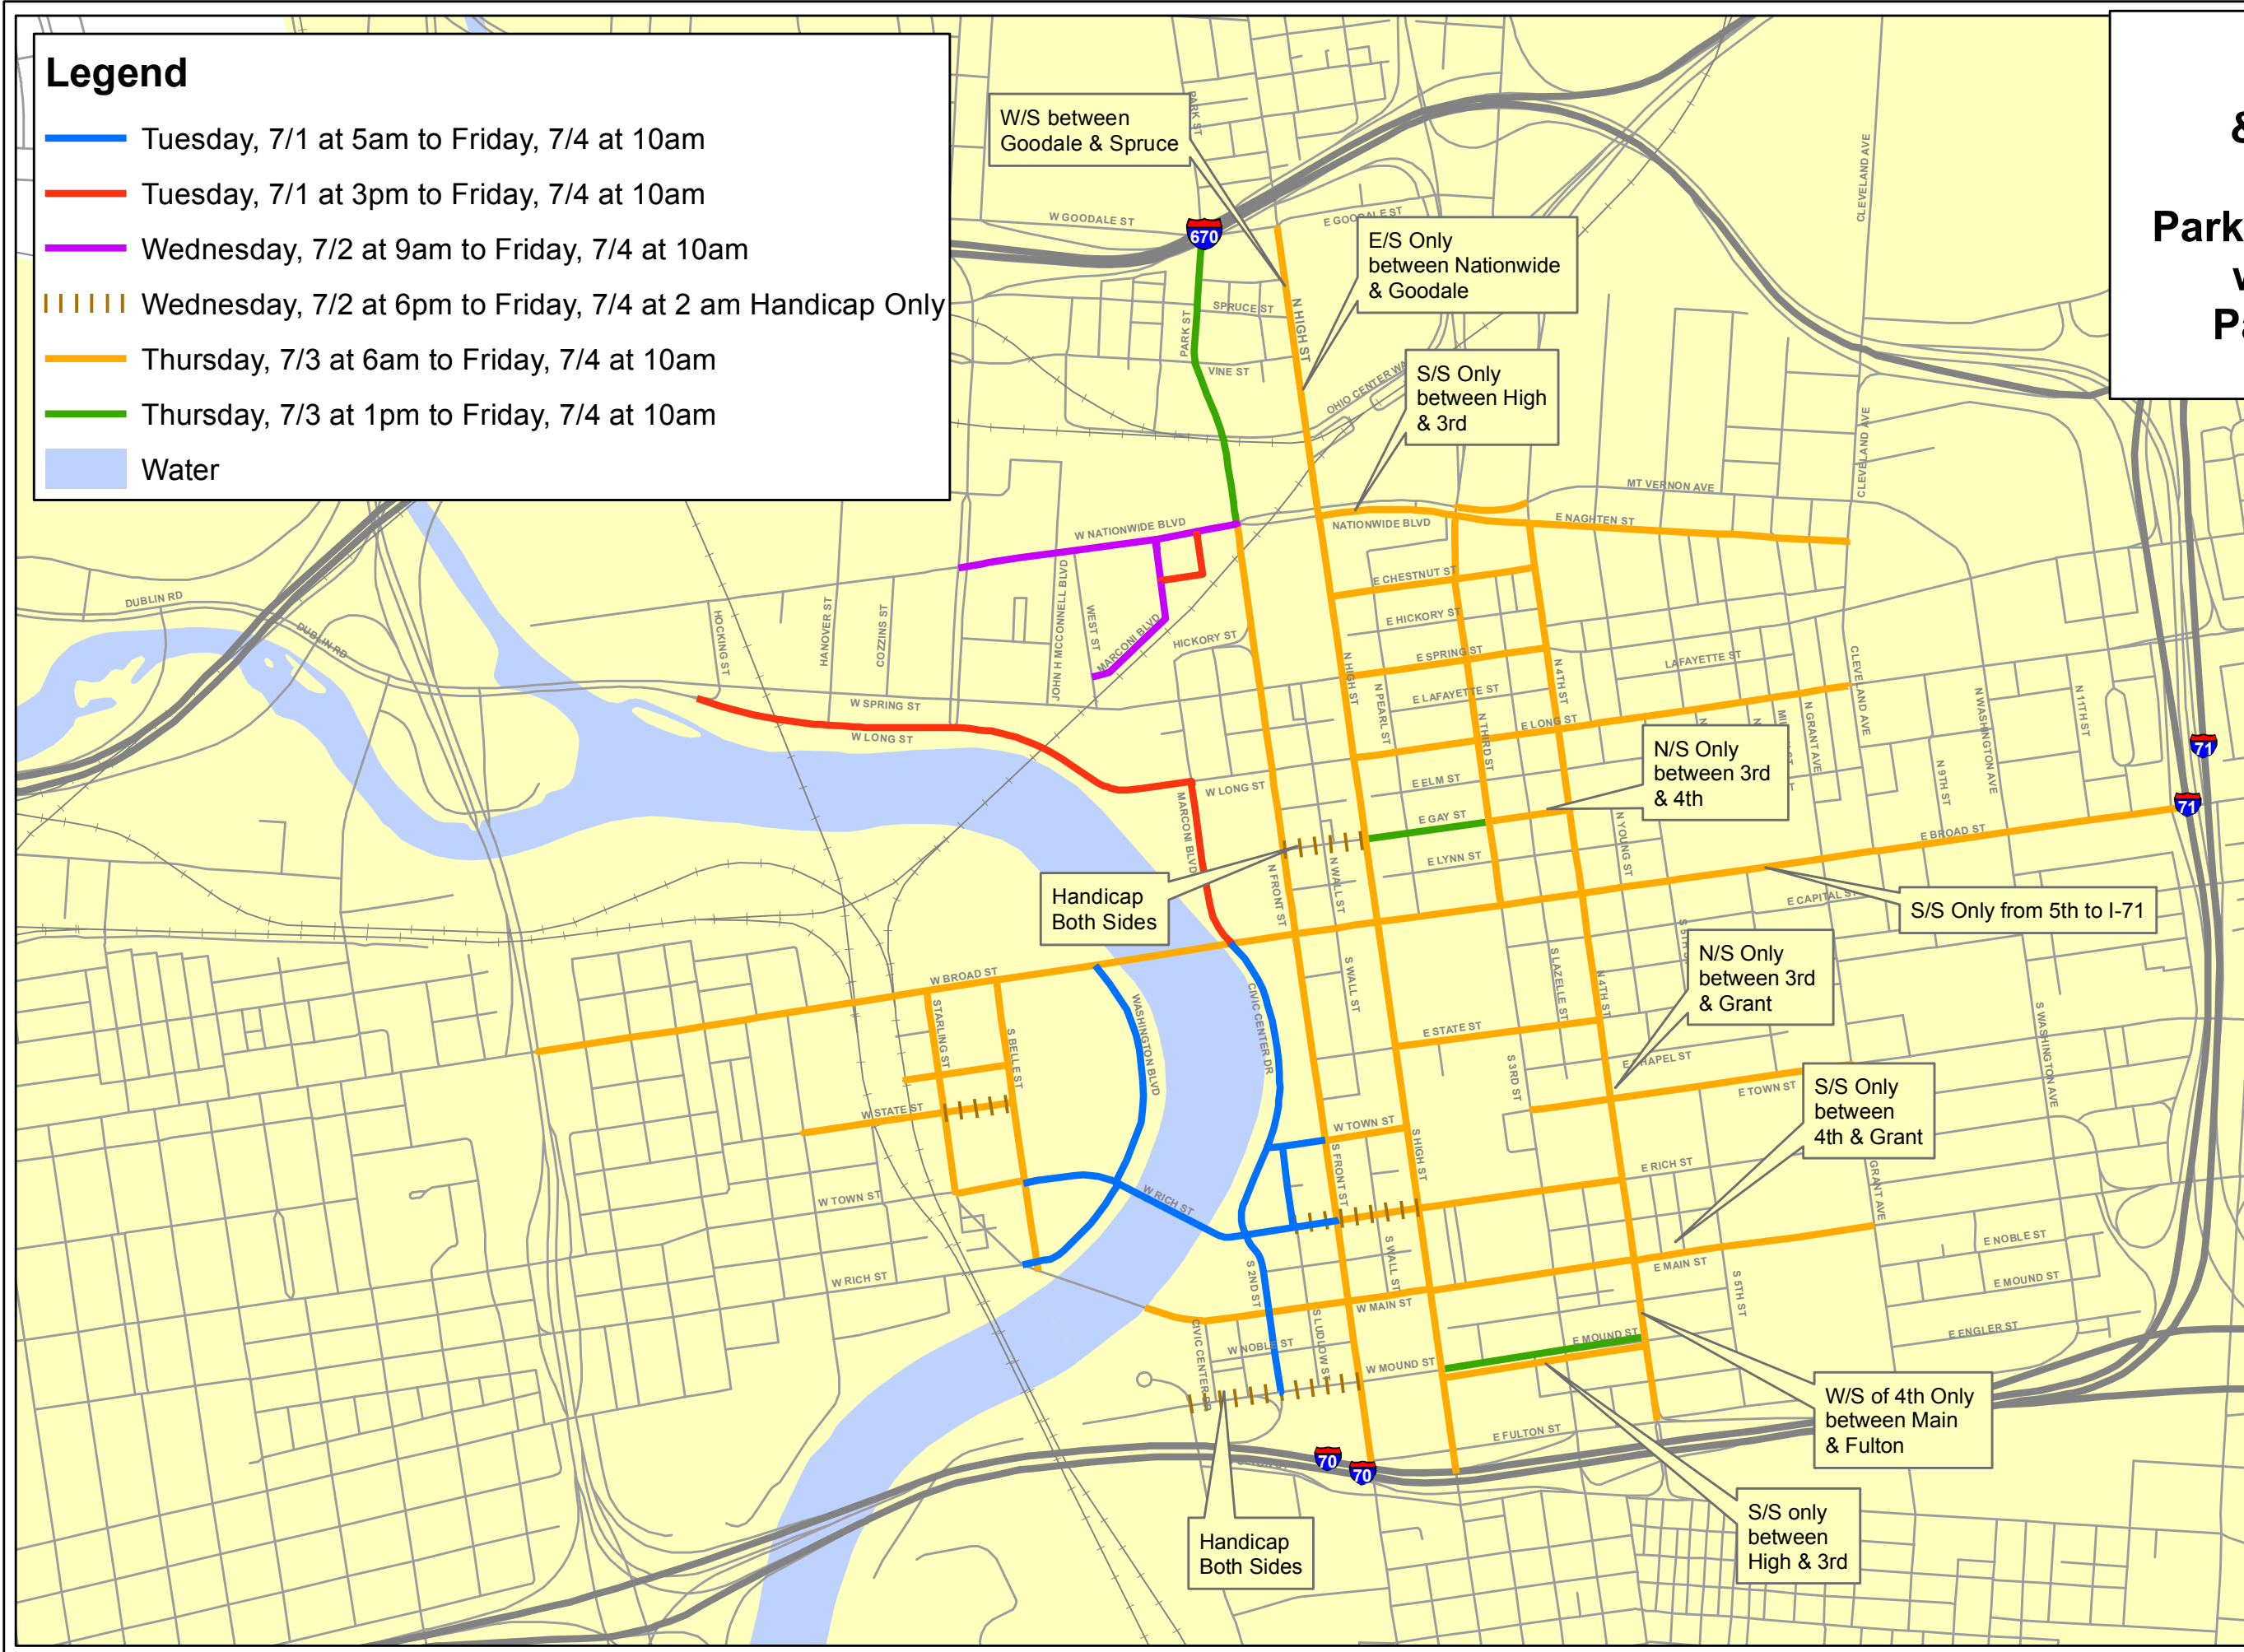

Legend

- Tuesday, 7/1 at 5am to Friday, 7/4 at 10am
- Tuesday, 7/1 at 3pm to Friday, 7/4 at 10am
- Wednesday, 7/2 at 9am to Friday, 7/4 at 10am
- - - - - Wednesday, 7/2 at 6pm to Friday, 7/4 at 2 am Handicap Only
- Thursday, 7/3 at 6am to Friday, 7/4 at 10am
- Thursday, 7/3 at 1pm to Friday, 7/4 at 10am
- Water

Red White & Boom 2014

Parking Restrictions with Bagged Parking Meters

0 500 1,000 Feet

City of Columbus
Department of Public Service
Division of Planning & Operations
June 20, 2014