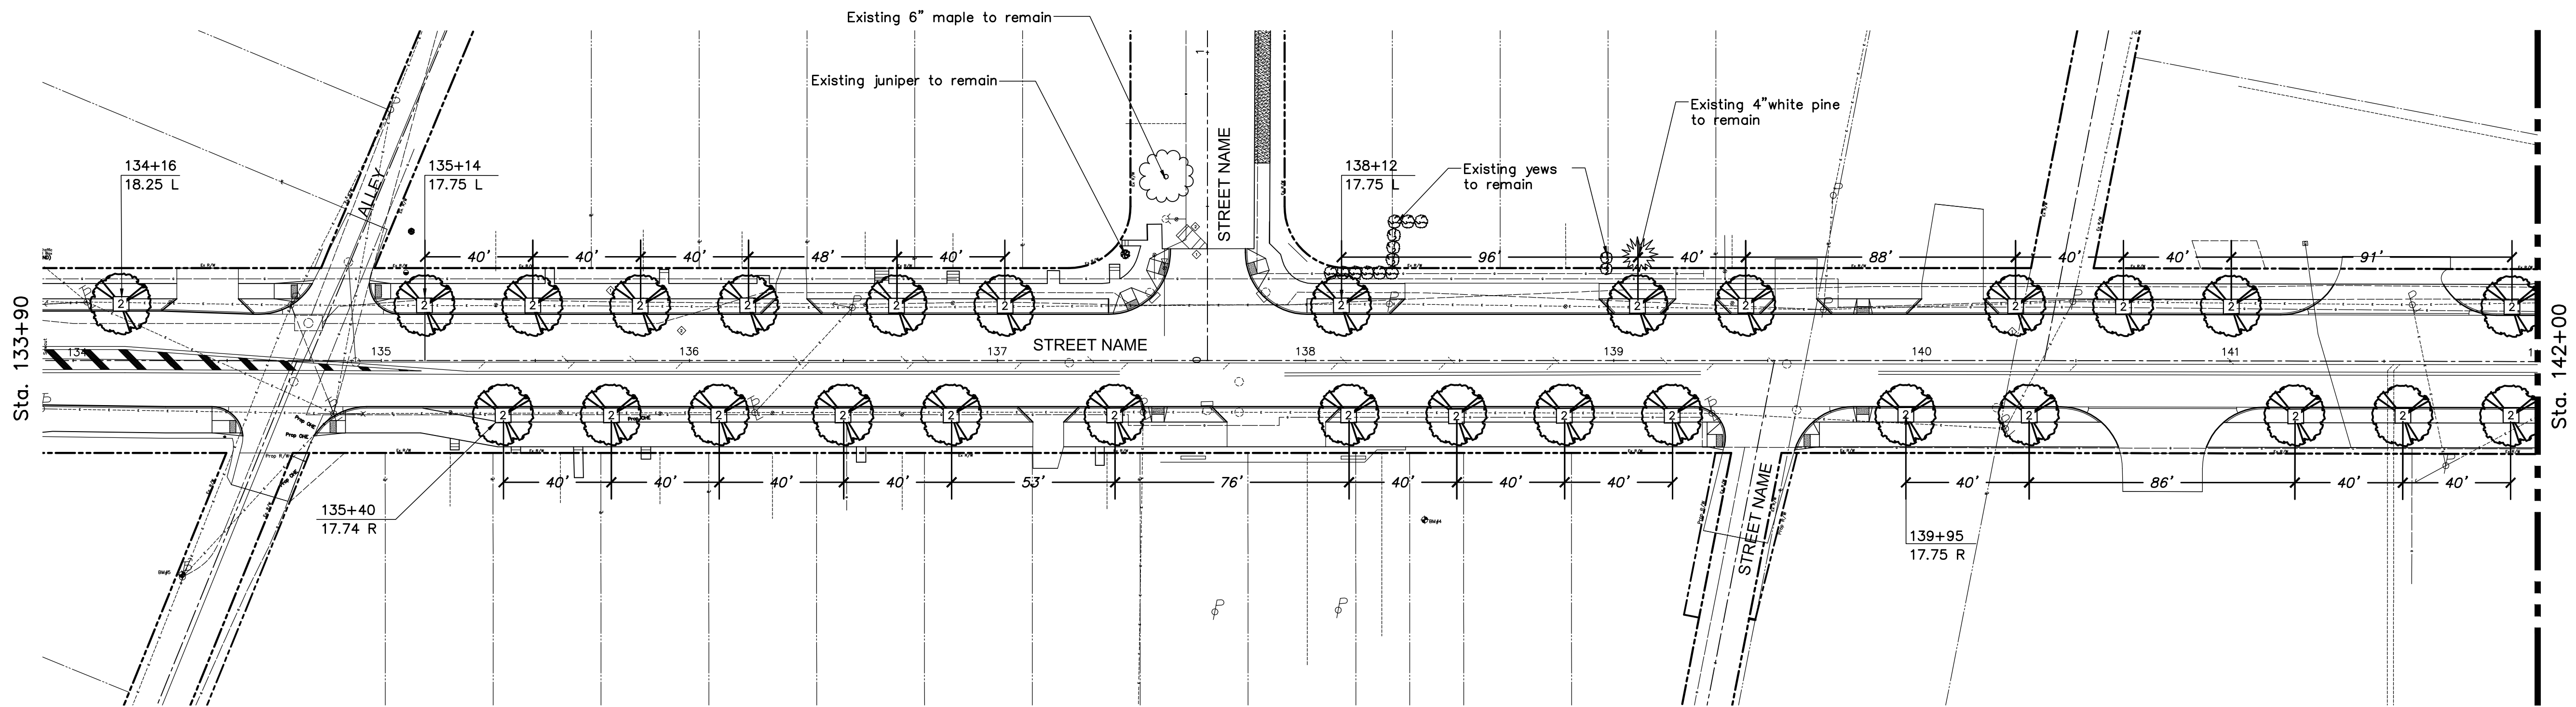

REVISED 6/24/14

1. **LEGEND:**
2. ACE - MOZART AMUR MAPLE
   - MAA - STARBURST AMUR MAACKIA
   - SYR - IVORY SILK TREE LILAC
   - EXISTING DECIDUOUS TREE TO REMAIN
   - EXISTING EVERGREEN TREE TO REMAIN
   - EXISTING SHRUBS TO REMAIN

HORIZ.
SCALE

CALCULATED
CHECKED

LANDSCAPE PLAN
STA. 133+90 TO STA. 150+00

PROJECT NAME

XXXX-E