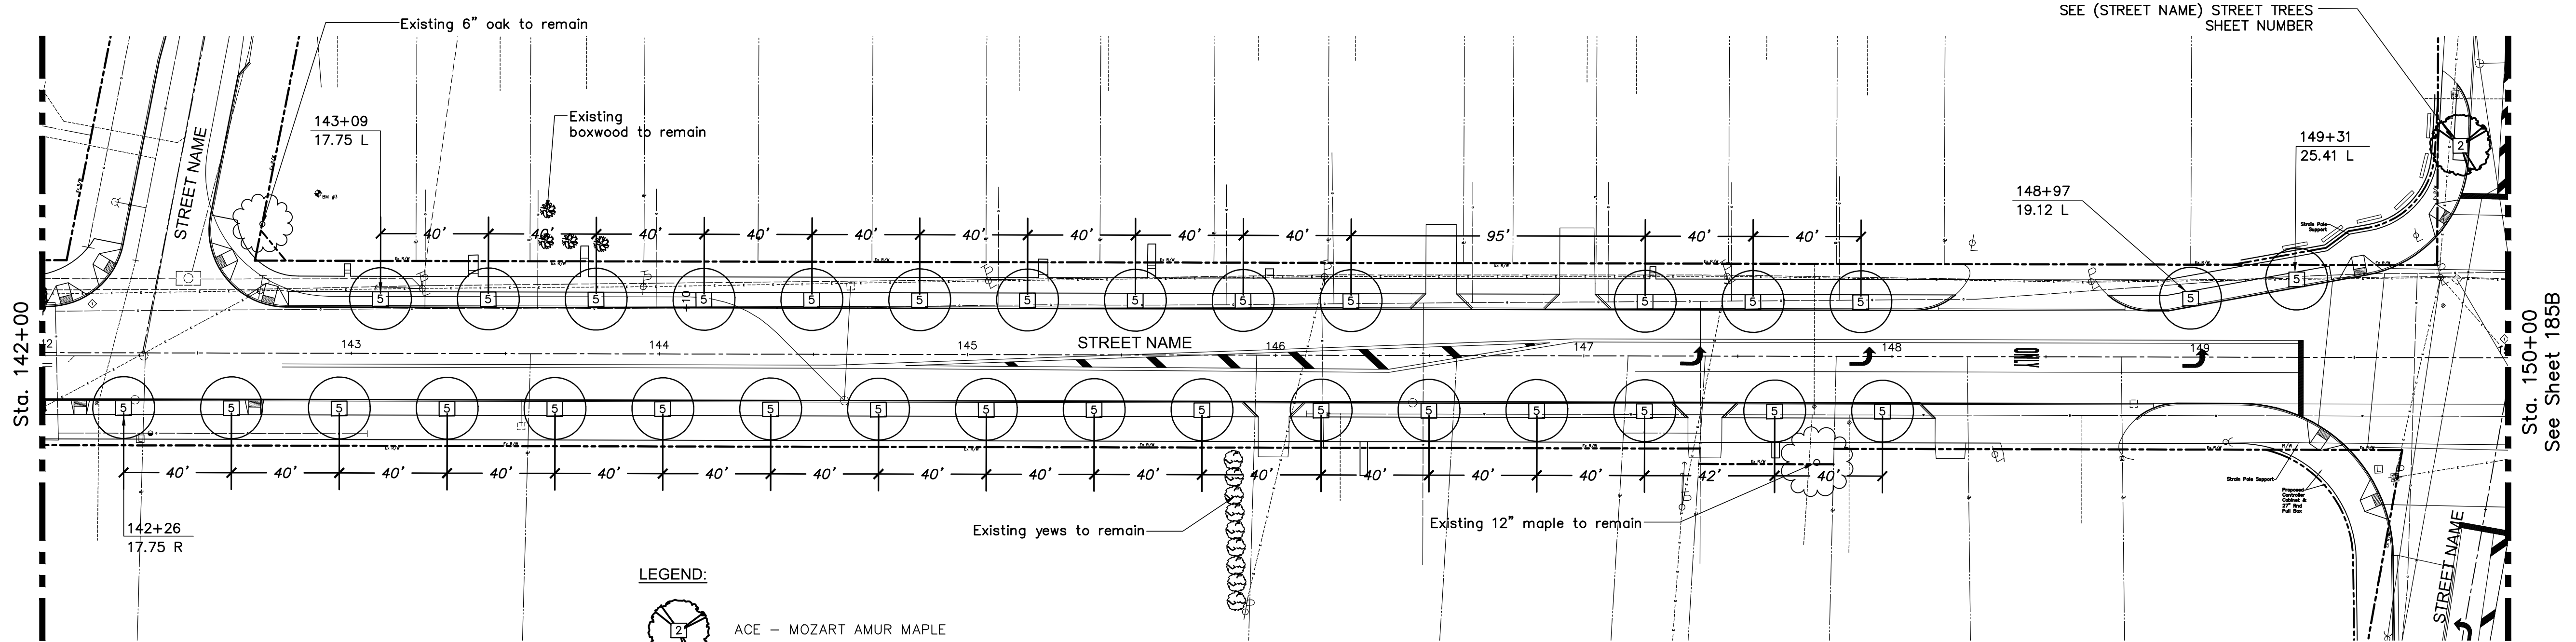

REVISED 6/24/14

1. **LEGEND:**
2. ACE - MOZART AMUR MAPLE
   - MAA - STARBURST AMUR MAACKIA
   - SYR - IVORY SILK TREE LILAC
   - EXISTING DECIDUOUS TREE TO REMAIN
   - EXISTING EVERGREEN TREE TO REMAIN
   - EXISTING SHRUBS TO REMAIN

HORIZ.
SCALE

CALCULATED
CHECKED

LANDSCAPE PLAN
STA. 133+90 TO STA. 150+00

PROJECT NAME

XXXX-E