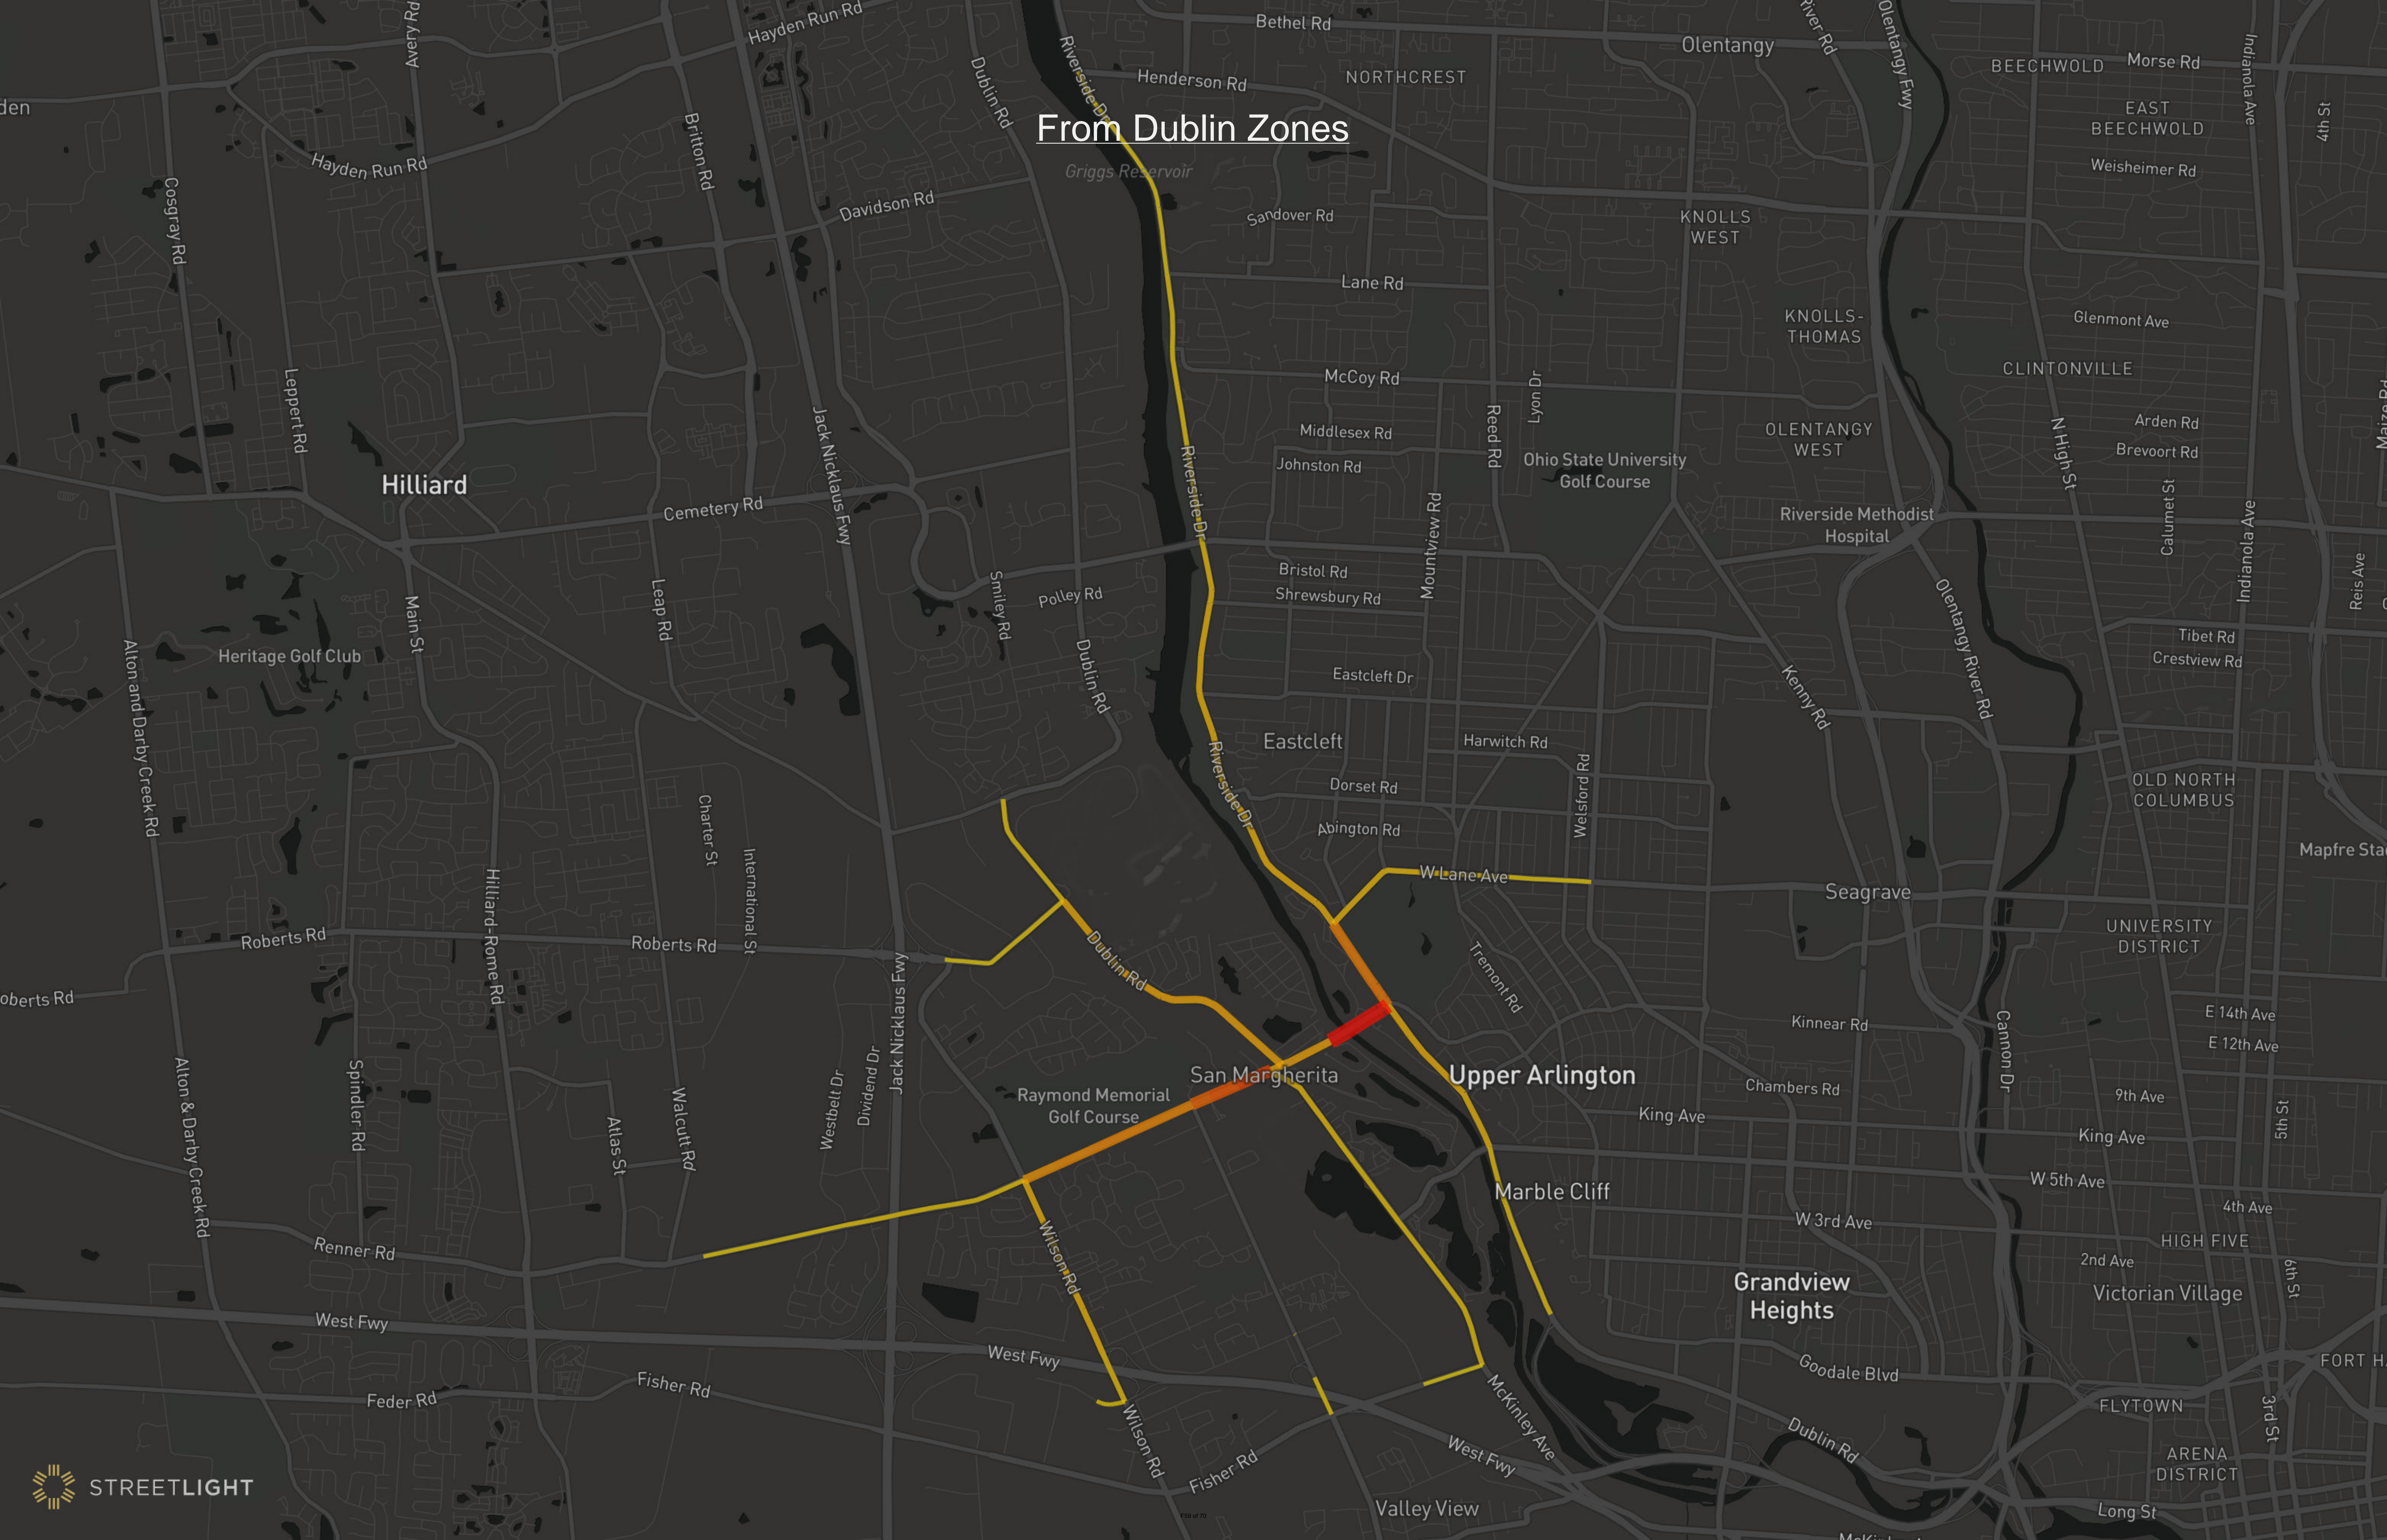

From Dublin Zones