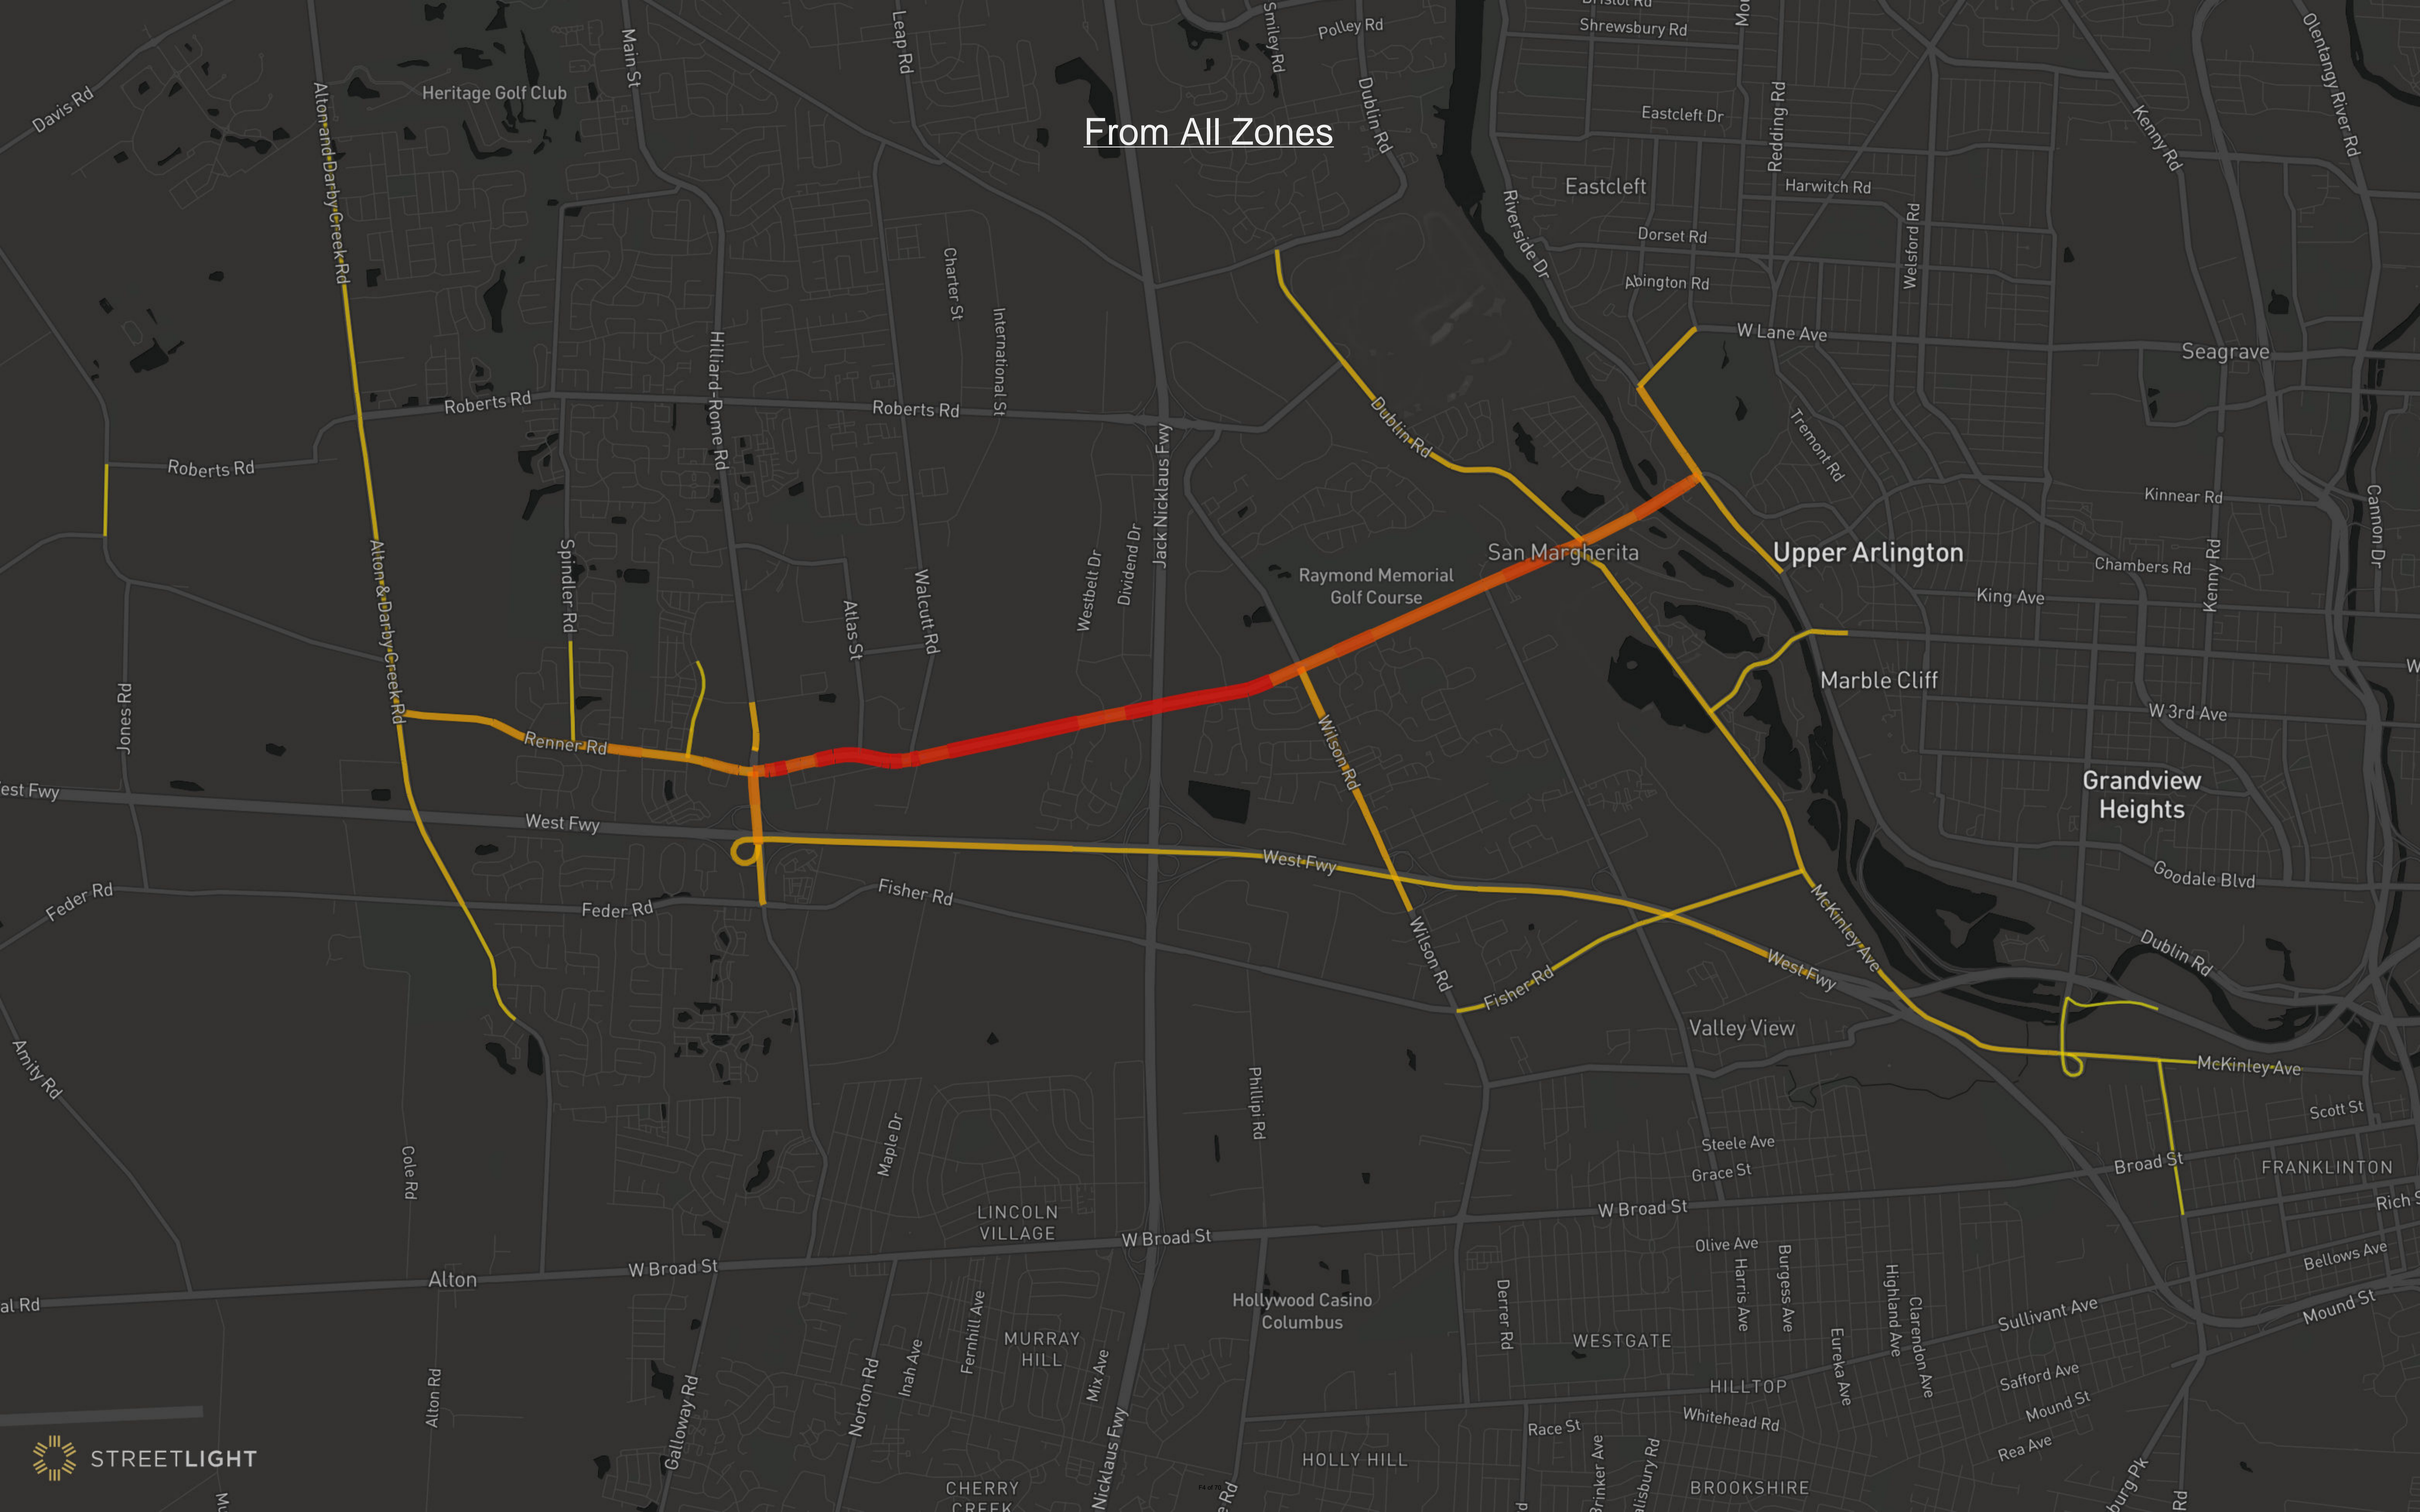

Appendix F

Origin-Destination Data

Top Routes: All Vehicles

From All Zones

To Alton & Darby Zone

Hilliard From Alton & Darby Zone

To Spindler Zones

From Spindler Zones

To Tanglewood Park/Bloomington Zones

From Tanglewood Park/Bloomington Zones

To Hilliard Rome Zones

From Hilliard Rome Zones

To Rentra Zones

From Rentra Zones

To Walcutt Zones

From Walcutt Zones

To Westbelt/Trabue Woods Zones

From Westbelt/Trabue Woods Zones

To Wilson Zones

From Wilson Zones

To Mapleway/Hague Zones

From Mapleway/Hague Zones

To Trabue & McKinley Zones

From Trabue & McKinley Zones

From 5th Zones

To Fisher Zones

From Fisher Zones

To Granview Zones

From Granview Zones

Top Routes: Trucks Only

To All Zones

From All Zones