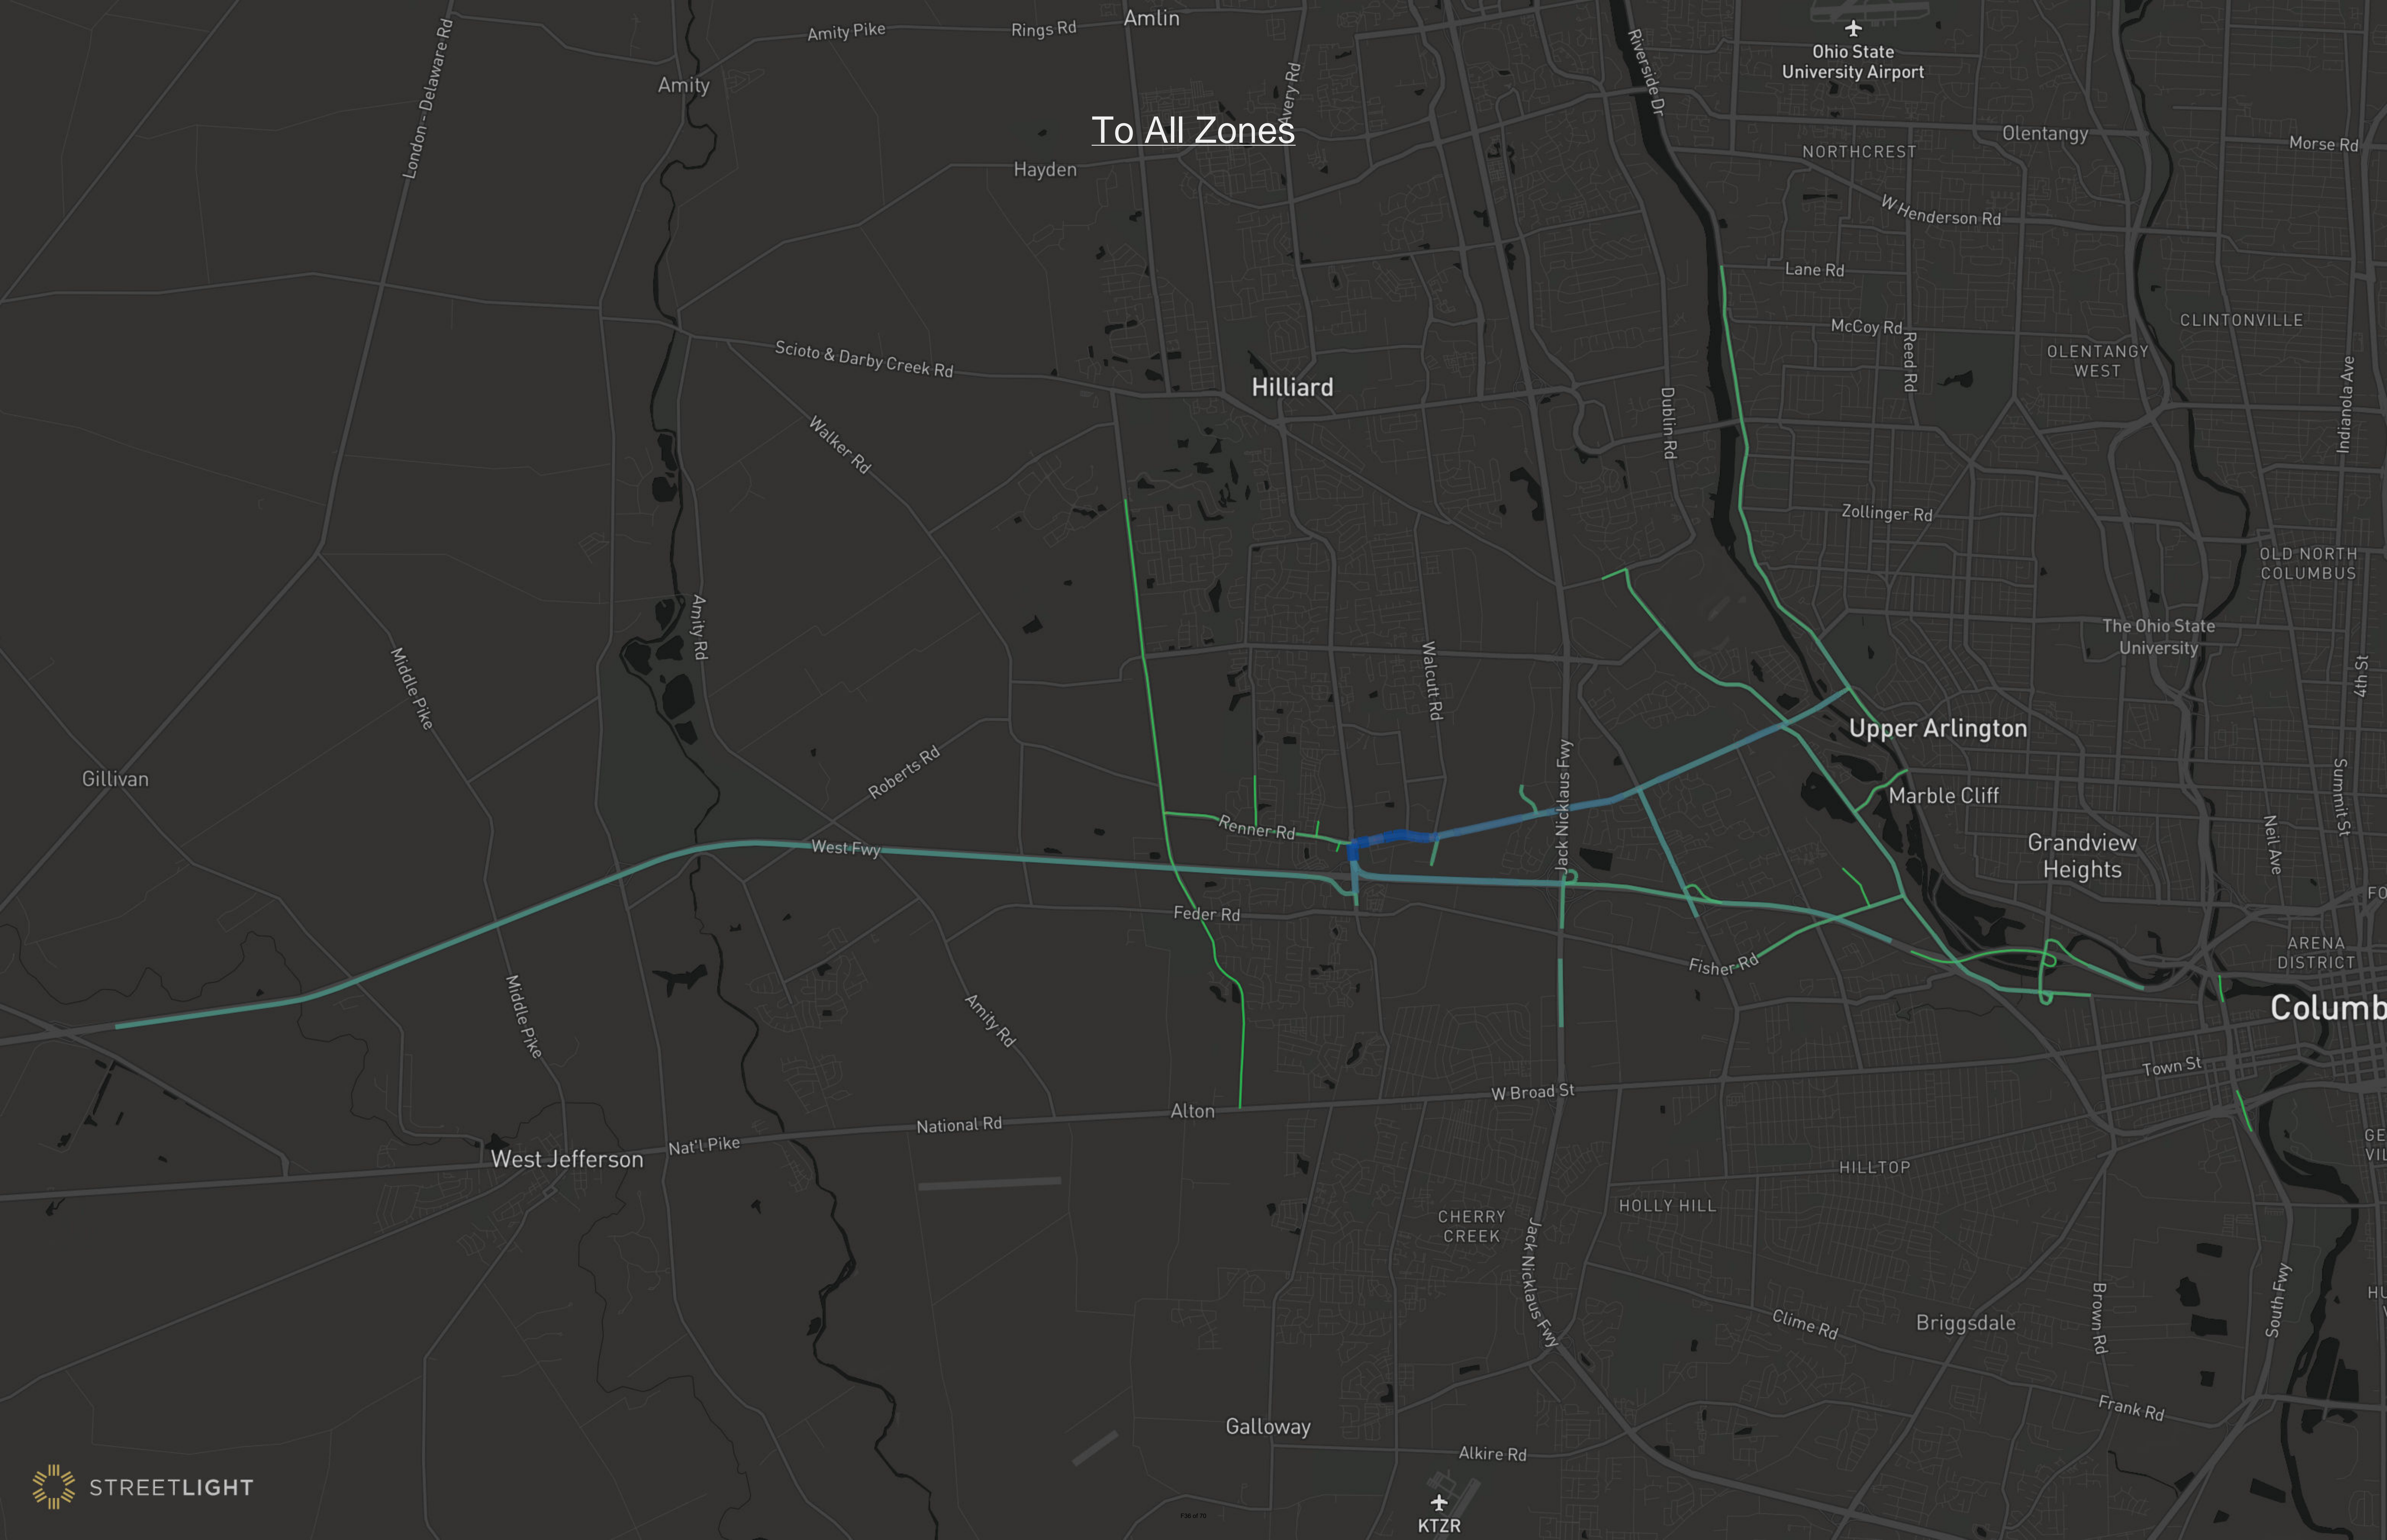

Appendix F

Origin-Destination Data

Top Routes: All Vehicles

From All Zones

To Alton & Darby Zone

Hilliard From Alton & Darby Zone

To Spindler Zones

From Spindler Zones

From 5th Zones

To Fisher Zones

From Fisher Zones

To Granview Zones

From Granview Zones

Top Routes: Trucks Only

To All Zones

From All Zones

To Alton & Darby Zone

Hilliard From Alton & Darby Zone

To Spindler Zones

From Spindler Zones

To Tanglewood Park/Bloomington Zones

From Tanglewood Park/Bloomington Zones

To Hilliard Rome Zones

From Hilliard Rome Zones

To Rentra Zones

From Rentra Zones

To Walcutt Zones

From Walcutt Zones

To Westbelt/Trabue Woods Zones

From Westbelt/Trabue Woods Zones

To Wilson Zones

From Wilson Zones