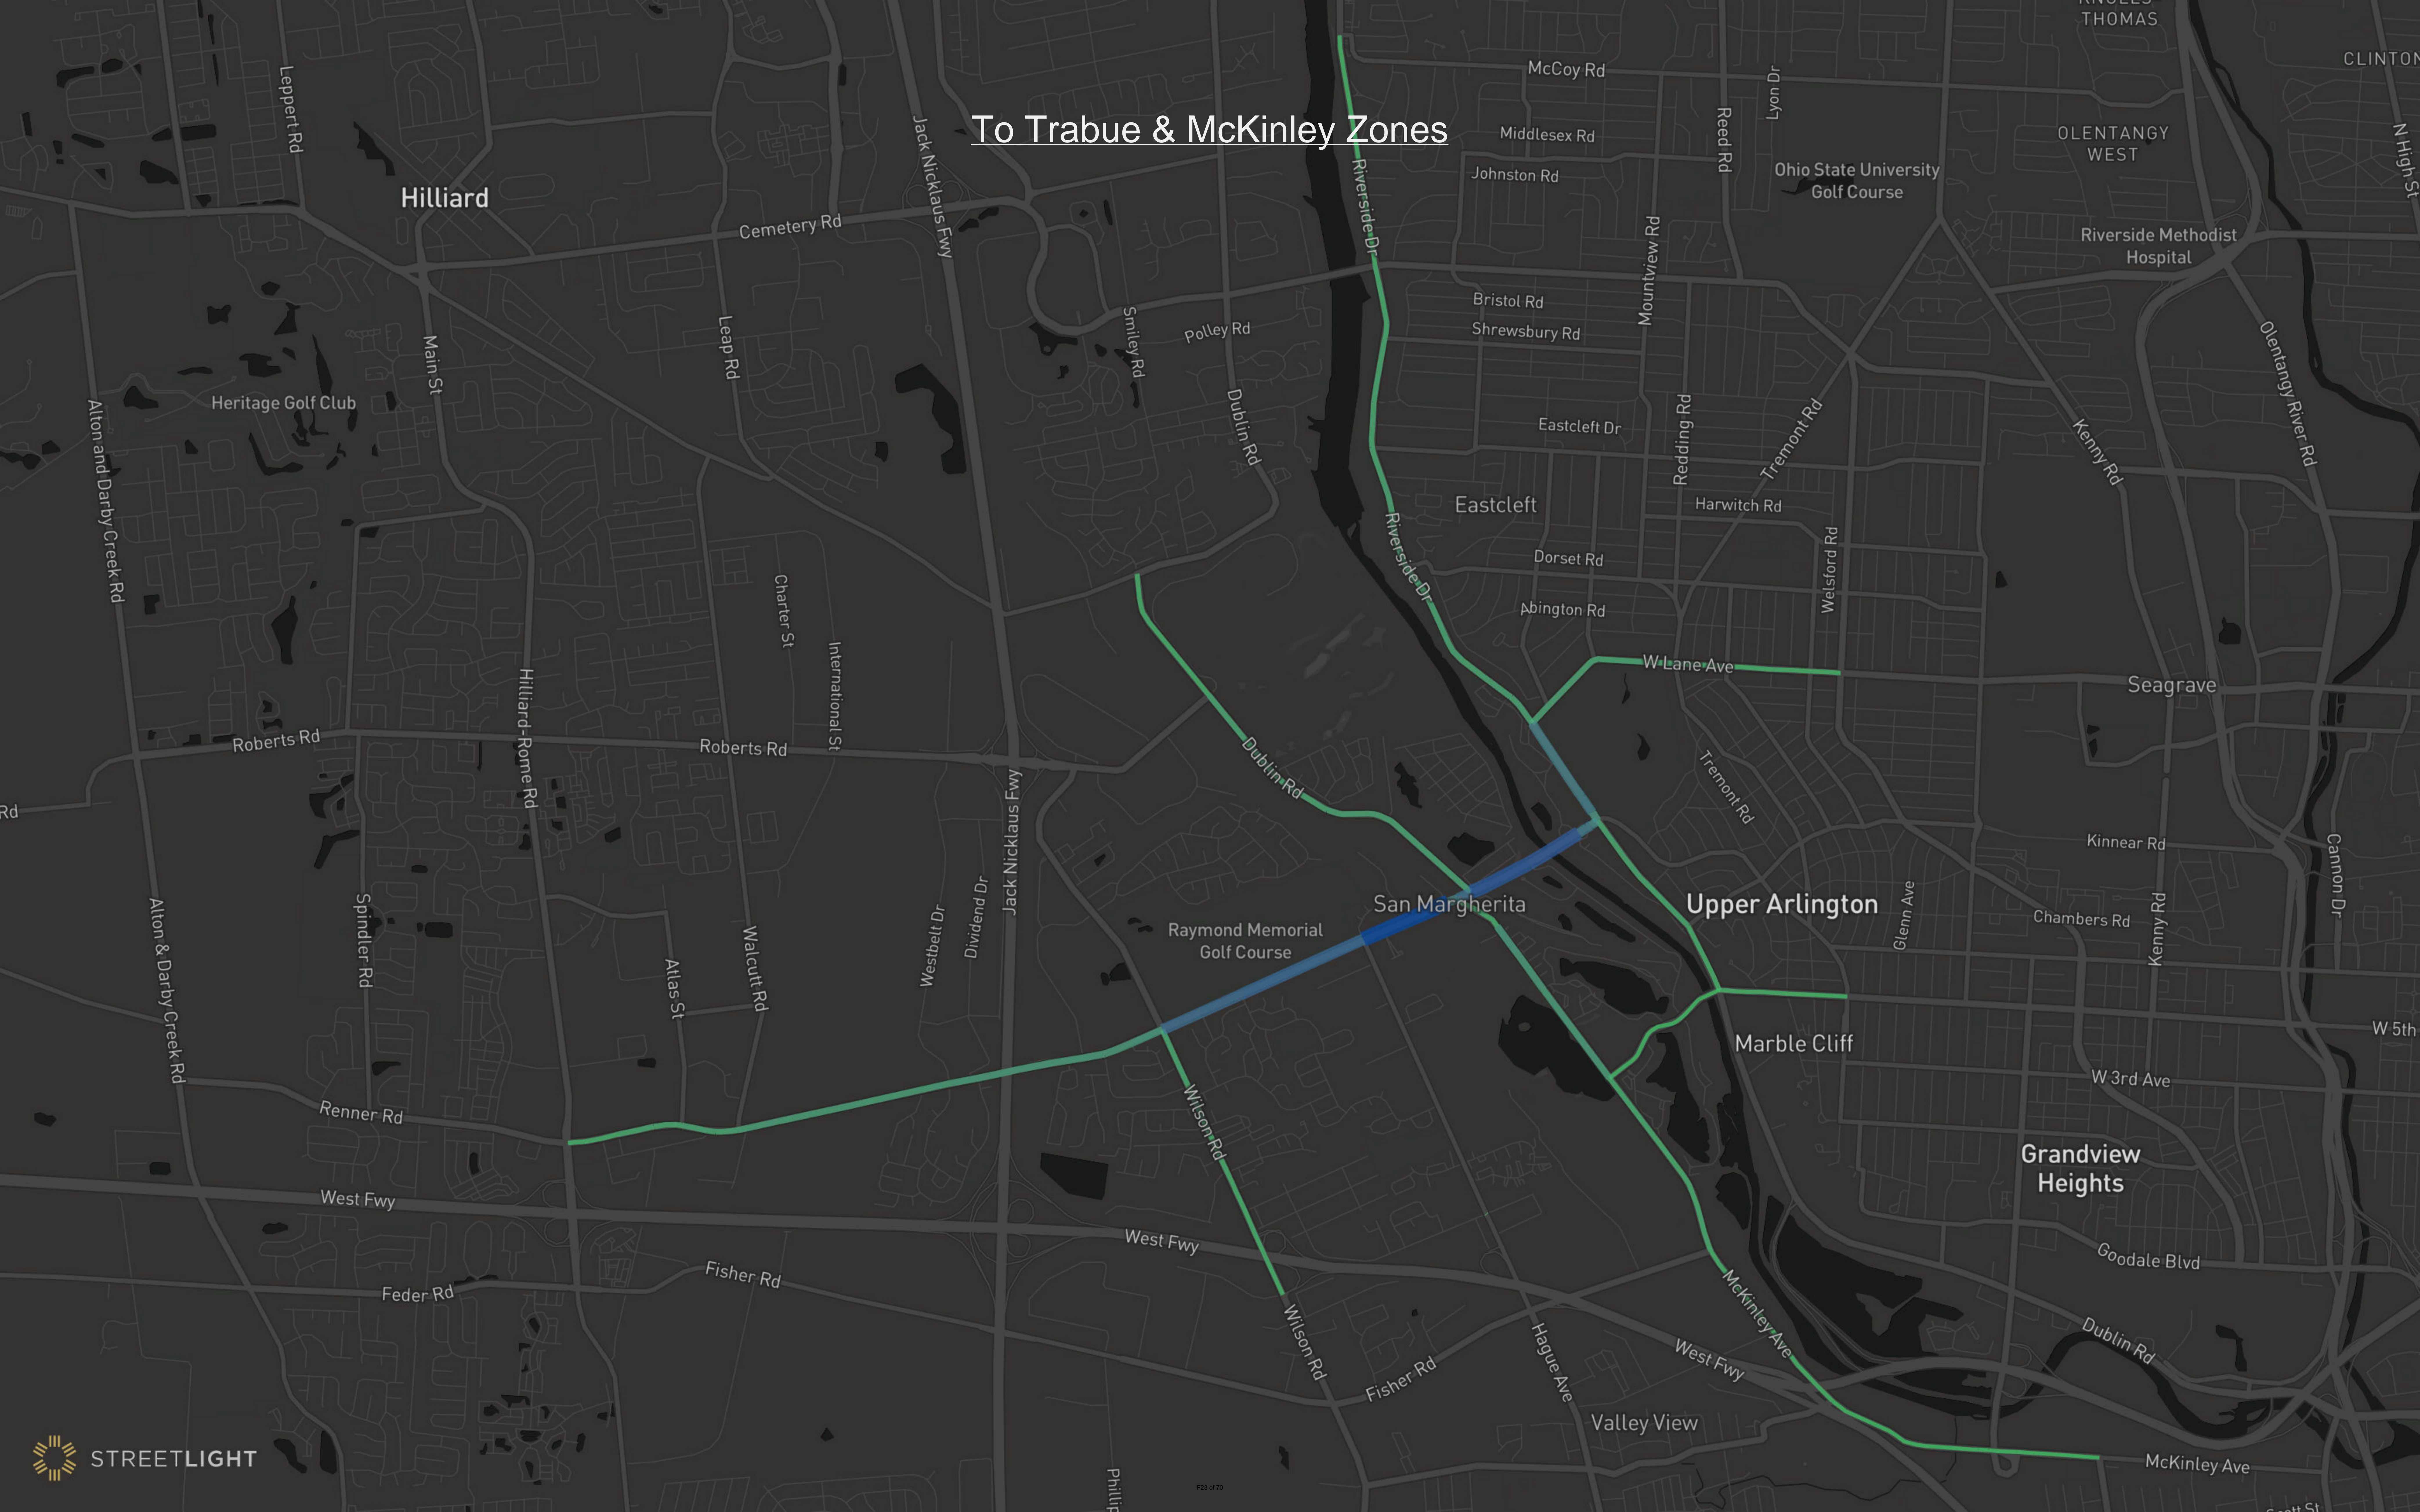

Appendix F

Origin-Destination Data

Top Routes: All Vehicles

From All Zones

To Alton & Darby Zone

Hilliard From Alton & Darby Zone

To Spindler Zones

From Spindler Zones

To Westbelt/Trabue Woods Zones

From Westbelt/Trabue Woods Zones

To Wilson Zones

From Wilson Zones

To Mapleway/Hague Zones

From Mapleway/Hague Zones

To Trabue & McKinley Zones

From Trabue & McKinley Zones

From 5th Zones

To Fisher Zones

From Fisher Zones

To Granview Zones

From Granview Zones

Top Routes: Trucks Only

To All Zones

From All Zones

To Rentra Zones

From Rentra Zones

To Walcutt Zones

From Walcutt Zones

To Westbelt/Trabue Woods Zones

From Westbelt/Trabue Woods Zones

To Wilson Zones

From Wilson Zones