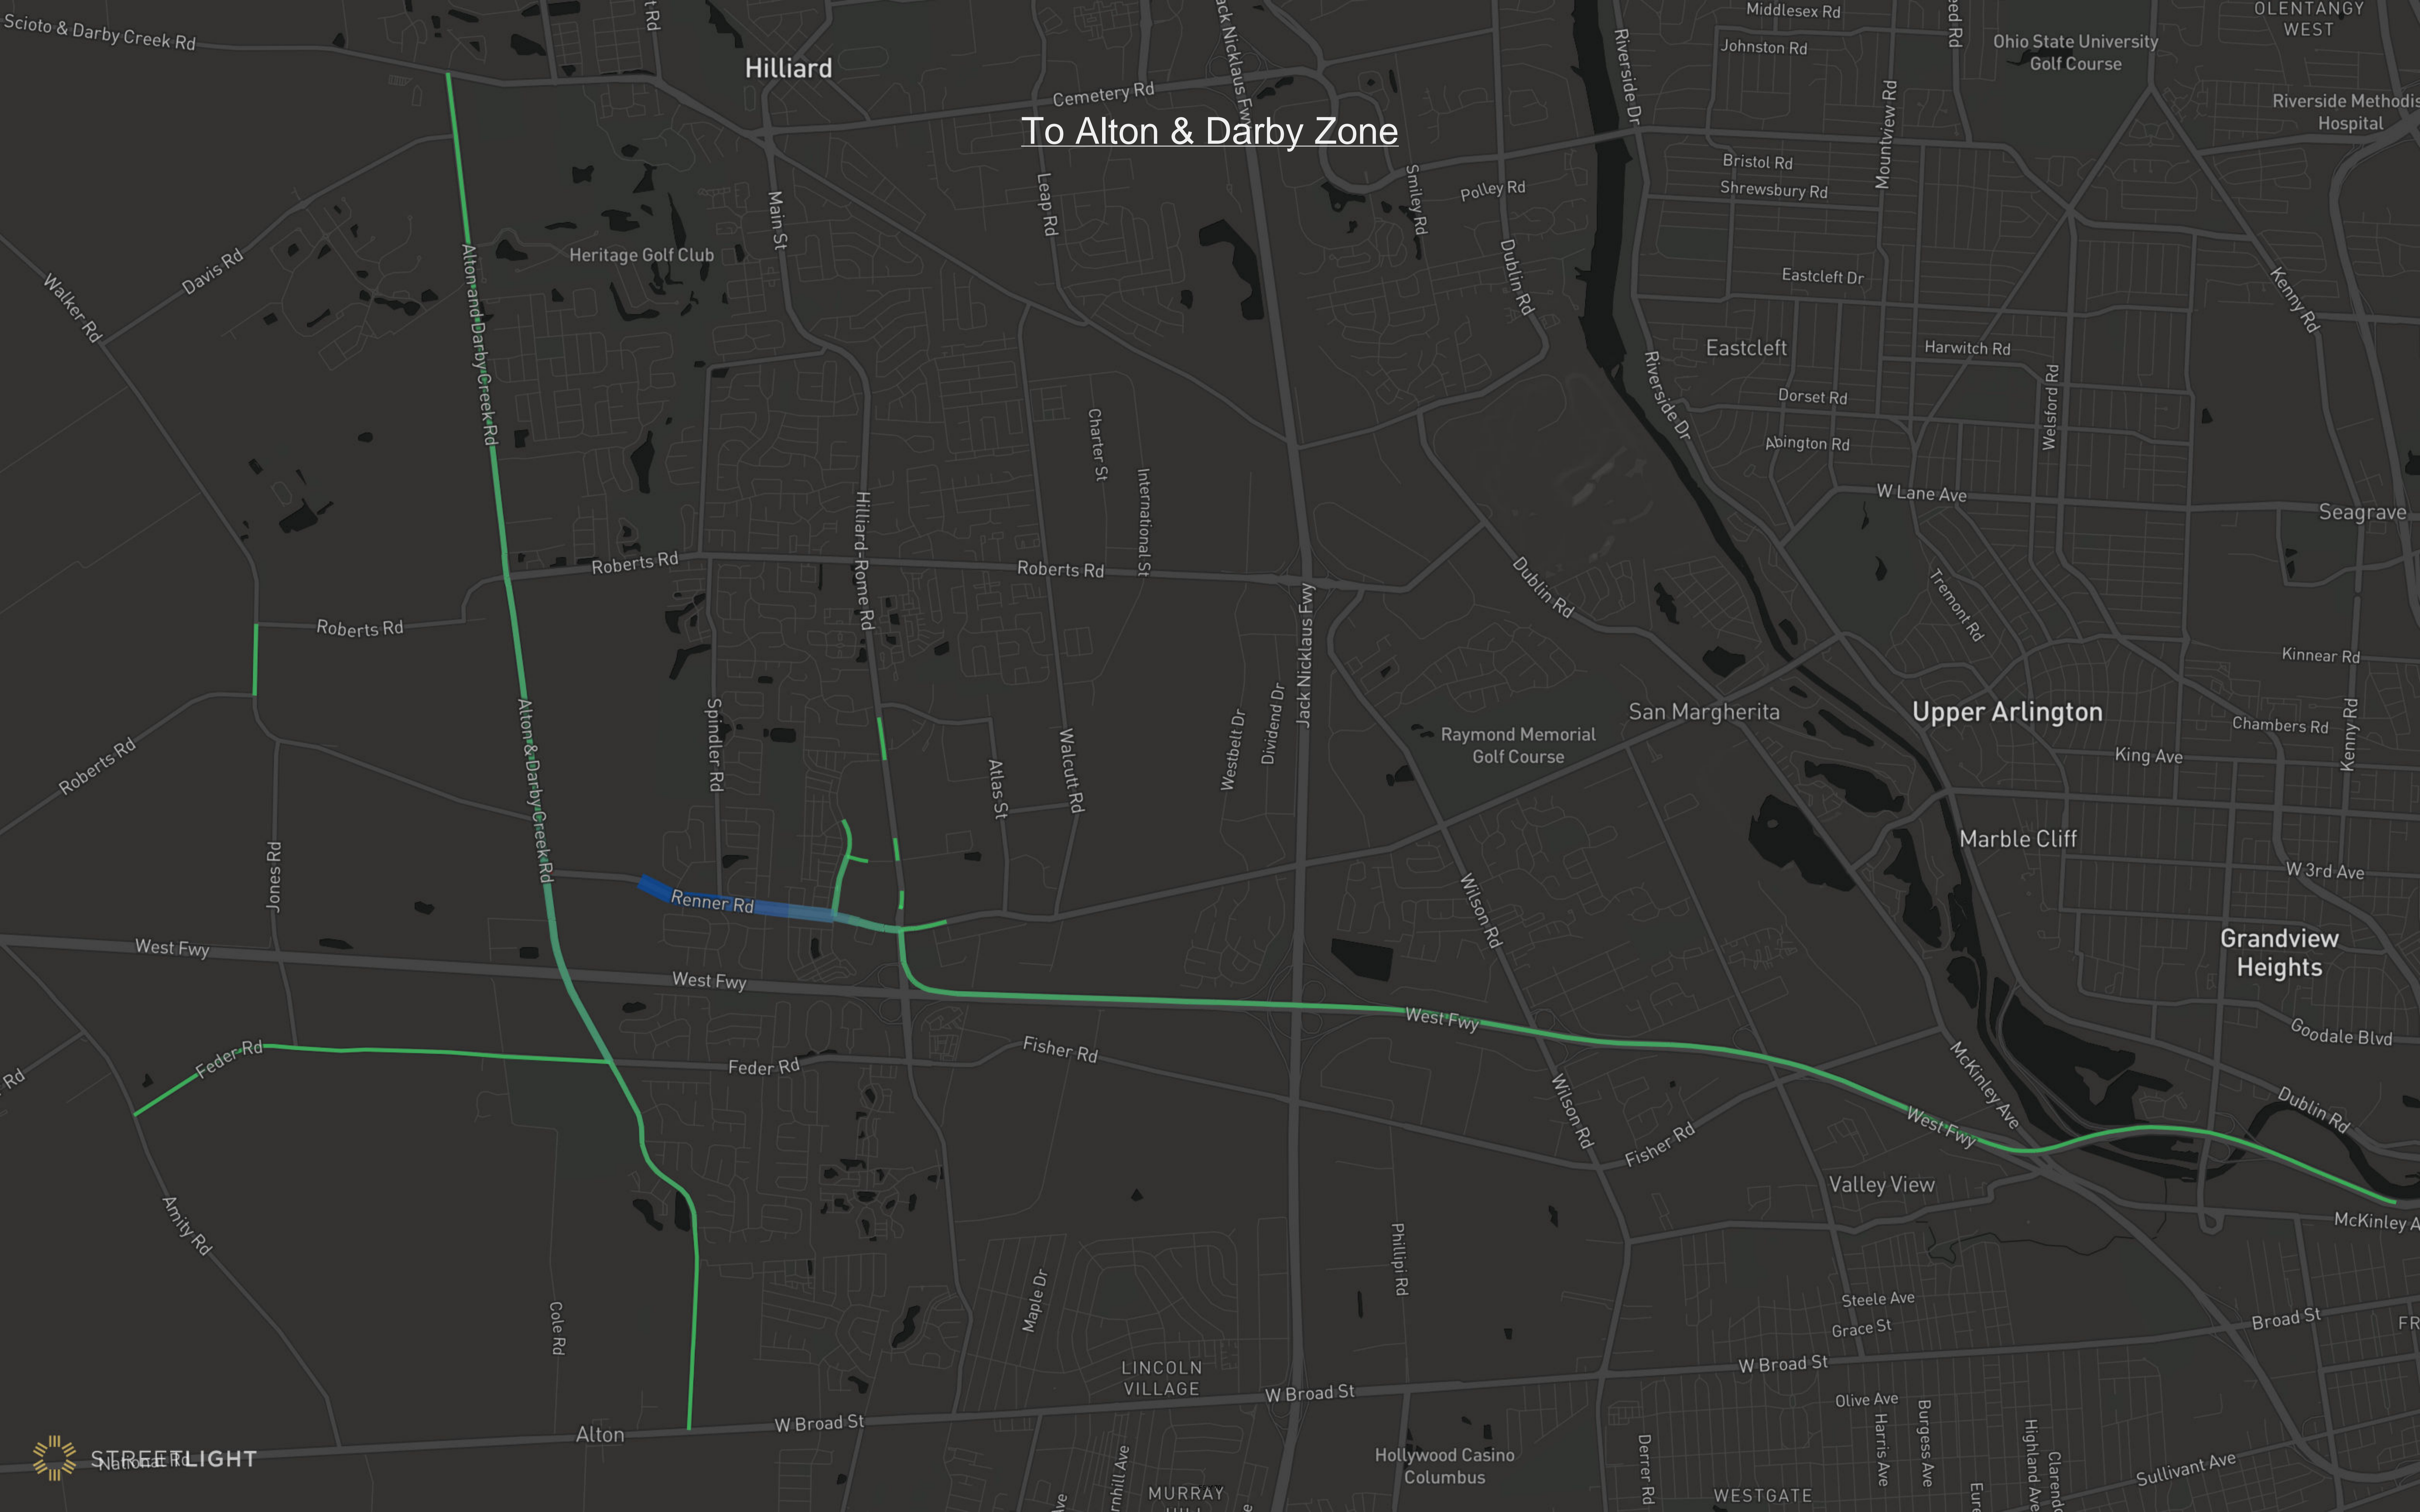

Appendix F

Origin-Destination Data

Top Routes: All Vehicles

From All Zones

To Alton & Darby Zone

Hilliard From Alton & Darby Zone

To Spindler Zones

From Spindler Zones

To Tanglewood Park/Bloomington Zones

From Tanglewood Park/Bloomington Zones

To Hilliard Rome Zones

From Hilliard Rome Zones

To Rentra Zones

From Rentra Zones

To Walcutt Zones

From Walcutt Zones

To Westbelt/Trabue Woods Zones

From Westbelt/Trabue Woods Zones

To Wilson Zones

From Wilson Zones

To Mapleway/Hague Zones

From Mapleway/Hague Zones

To Trabue & McKinley Zones

From Trabue & McKinley Zones

From 5th Zones

To Fisher Zones

From Fisher Zones

To Granview Zones

From Granview Zones

Top Routes: Trucks Only

To All Zones

From All Zones