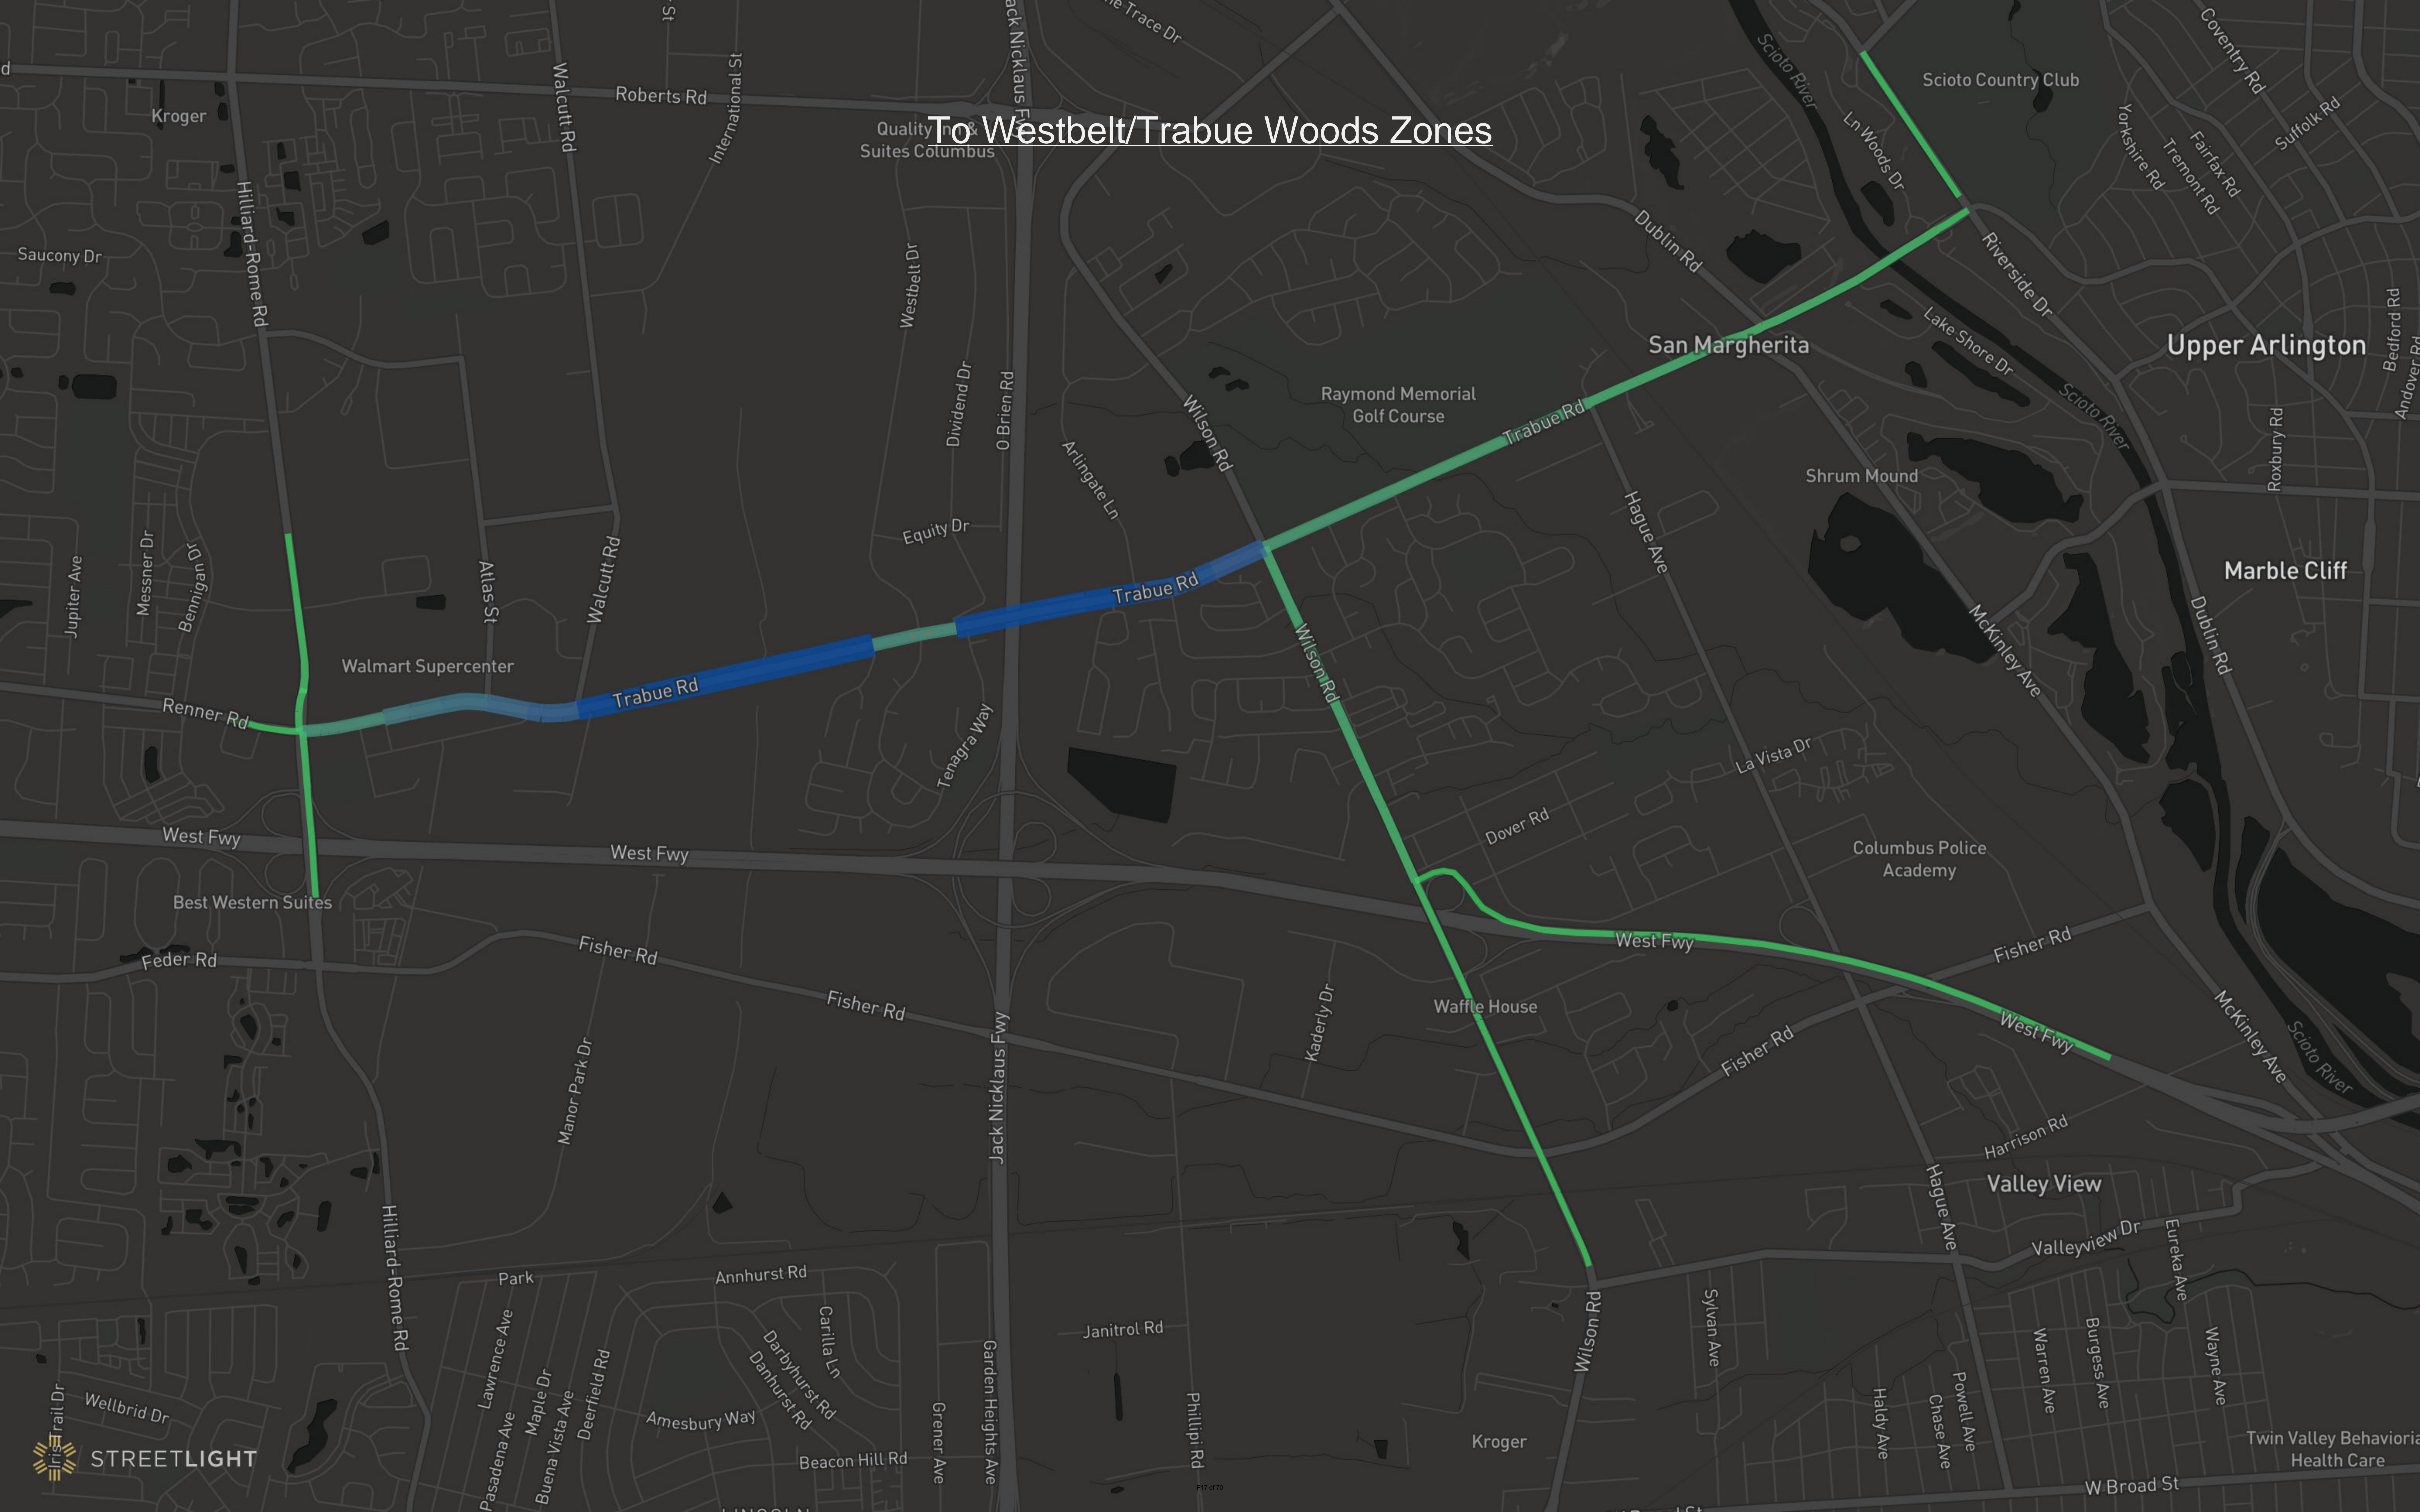

Appendix F

Origin-Destination Data

Top Routes: All Vehicles

From All Zones

To Alton & Darby Zone

Hilliard From Alton & Darby Zone

To Spindler Zones

From Spindler Zones

To Tanglewood Park/Bloomington Zones

From Tanglewood Park/Bloomington Zones

To Hilliard Rome Zones

From Hilliard Rome Zones

To Rentra Zones

From Rentra Zones

To Walcutt Zones

From Walcutt Zones

To Westbelt/Trabue Woods Zones

From Westbelt/Trabue Woods Zones

To Wilson Zones

From Wilson Zones

To Mapleway/Hague Zones

From Mapleway/Hague Zones

To Trabue & McKinley Zones

From Trabue & McKinley Zones

From 5th Zones

To Fisher Zones

From Fisher Zones

To Granview Zones

From Granview Zones

Top Routes: Trucks Only

To All Zones

From All Zones