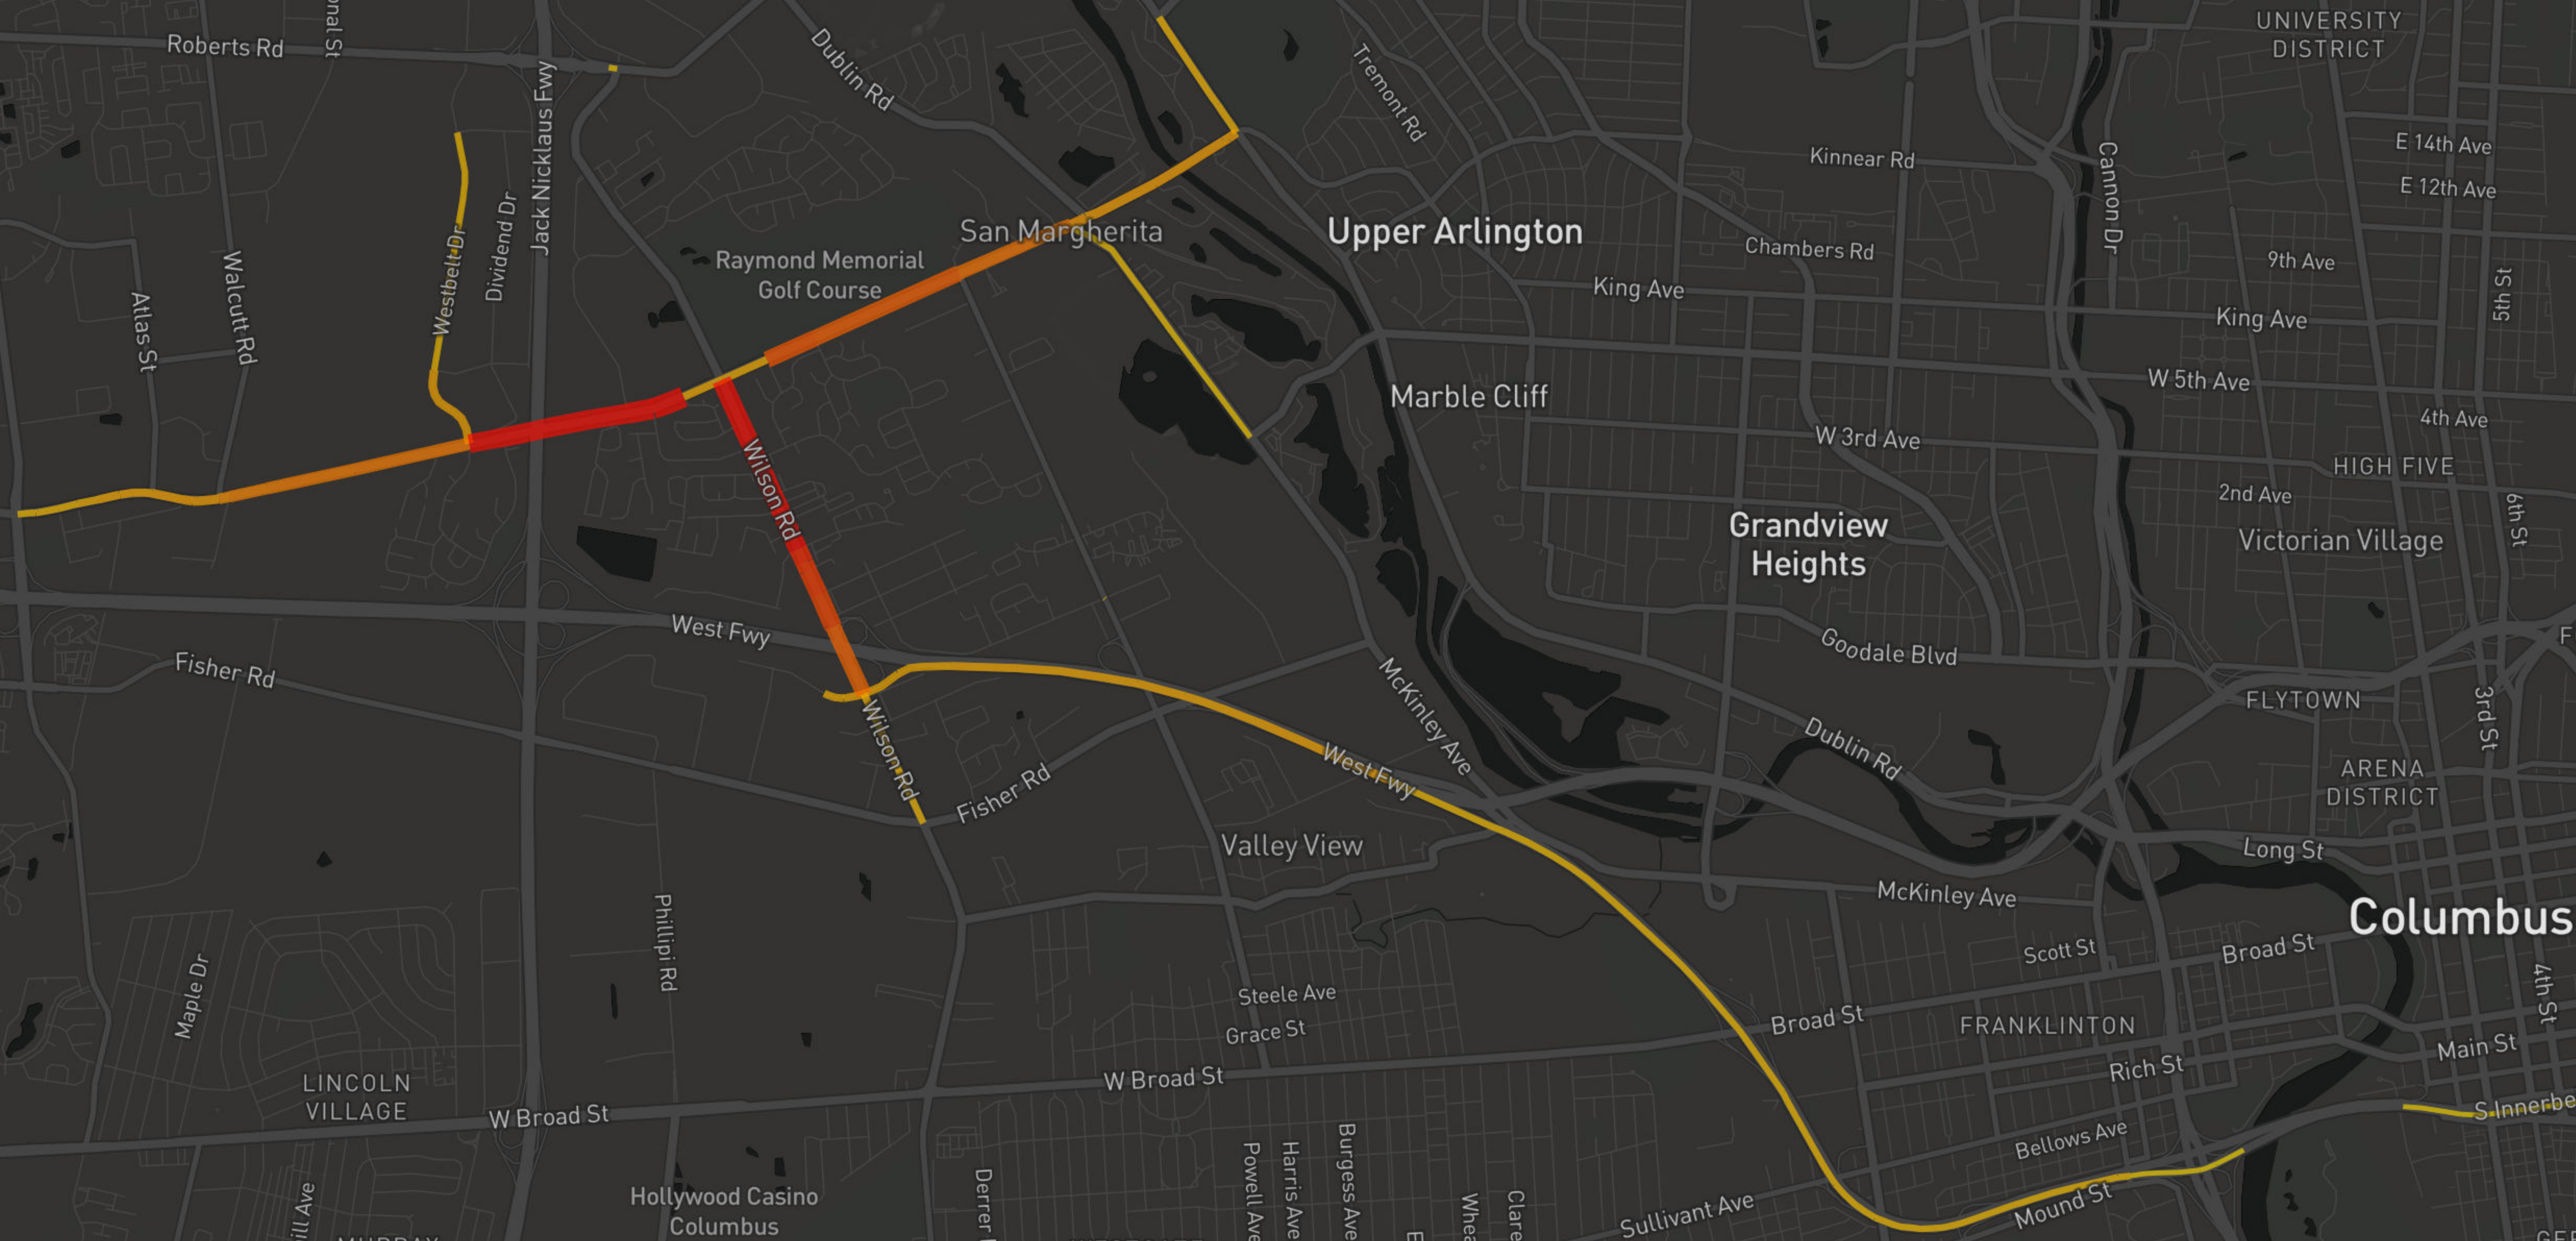

From 5th Zones

To Fisher Zones

From Fisher Zones

To Granview Zones

From Granview Zones

Top Routes: Trucks Only

To All Zones

From All Zones

To Alton & Darby Zone

Hilliard From Alton & Darby Zone

To Spindler Zones

From Spindler Zones

To Tanglewood Park/Bloomington Zones

From Tanglewood Park/Bloomington Zones

To Hilliard Rome Zones

From Hilliard Rome Zones

To Rentra Zones

From Rentra Zones

To Walcutt Zones

From Walcutt Zones

To Westbelt/Trabue Woods Zones

From Westbelt/Trabue Woods Zones

To Wilson Zones

From Wilson Zones

To 5th Zones

From 5th Zones

San Margherita

Upper Arlington

Marble Cliff

Grandview Heights

Valley View

To Fisher Zones