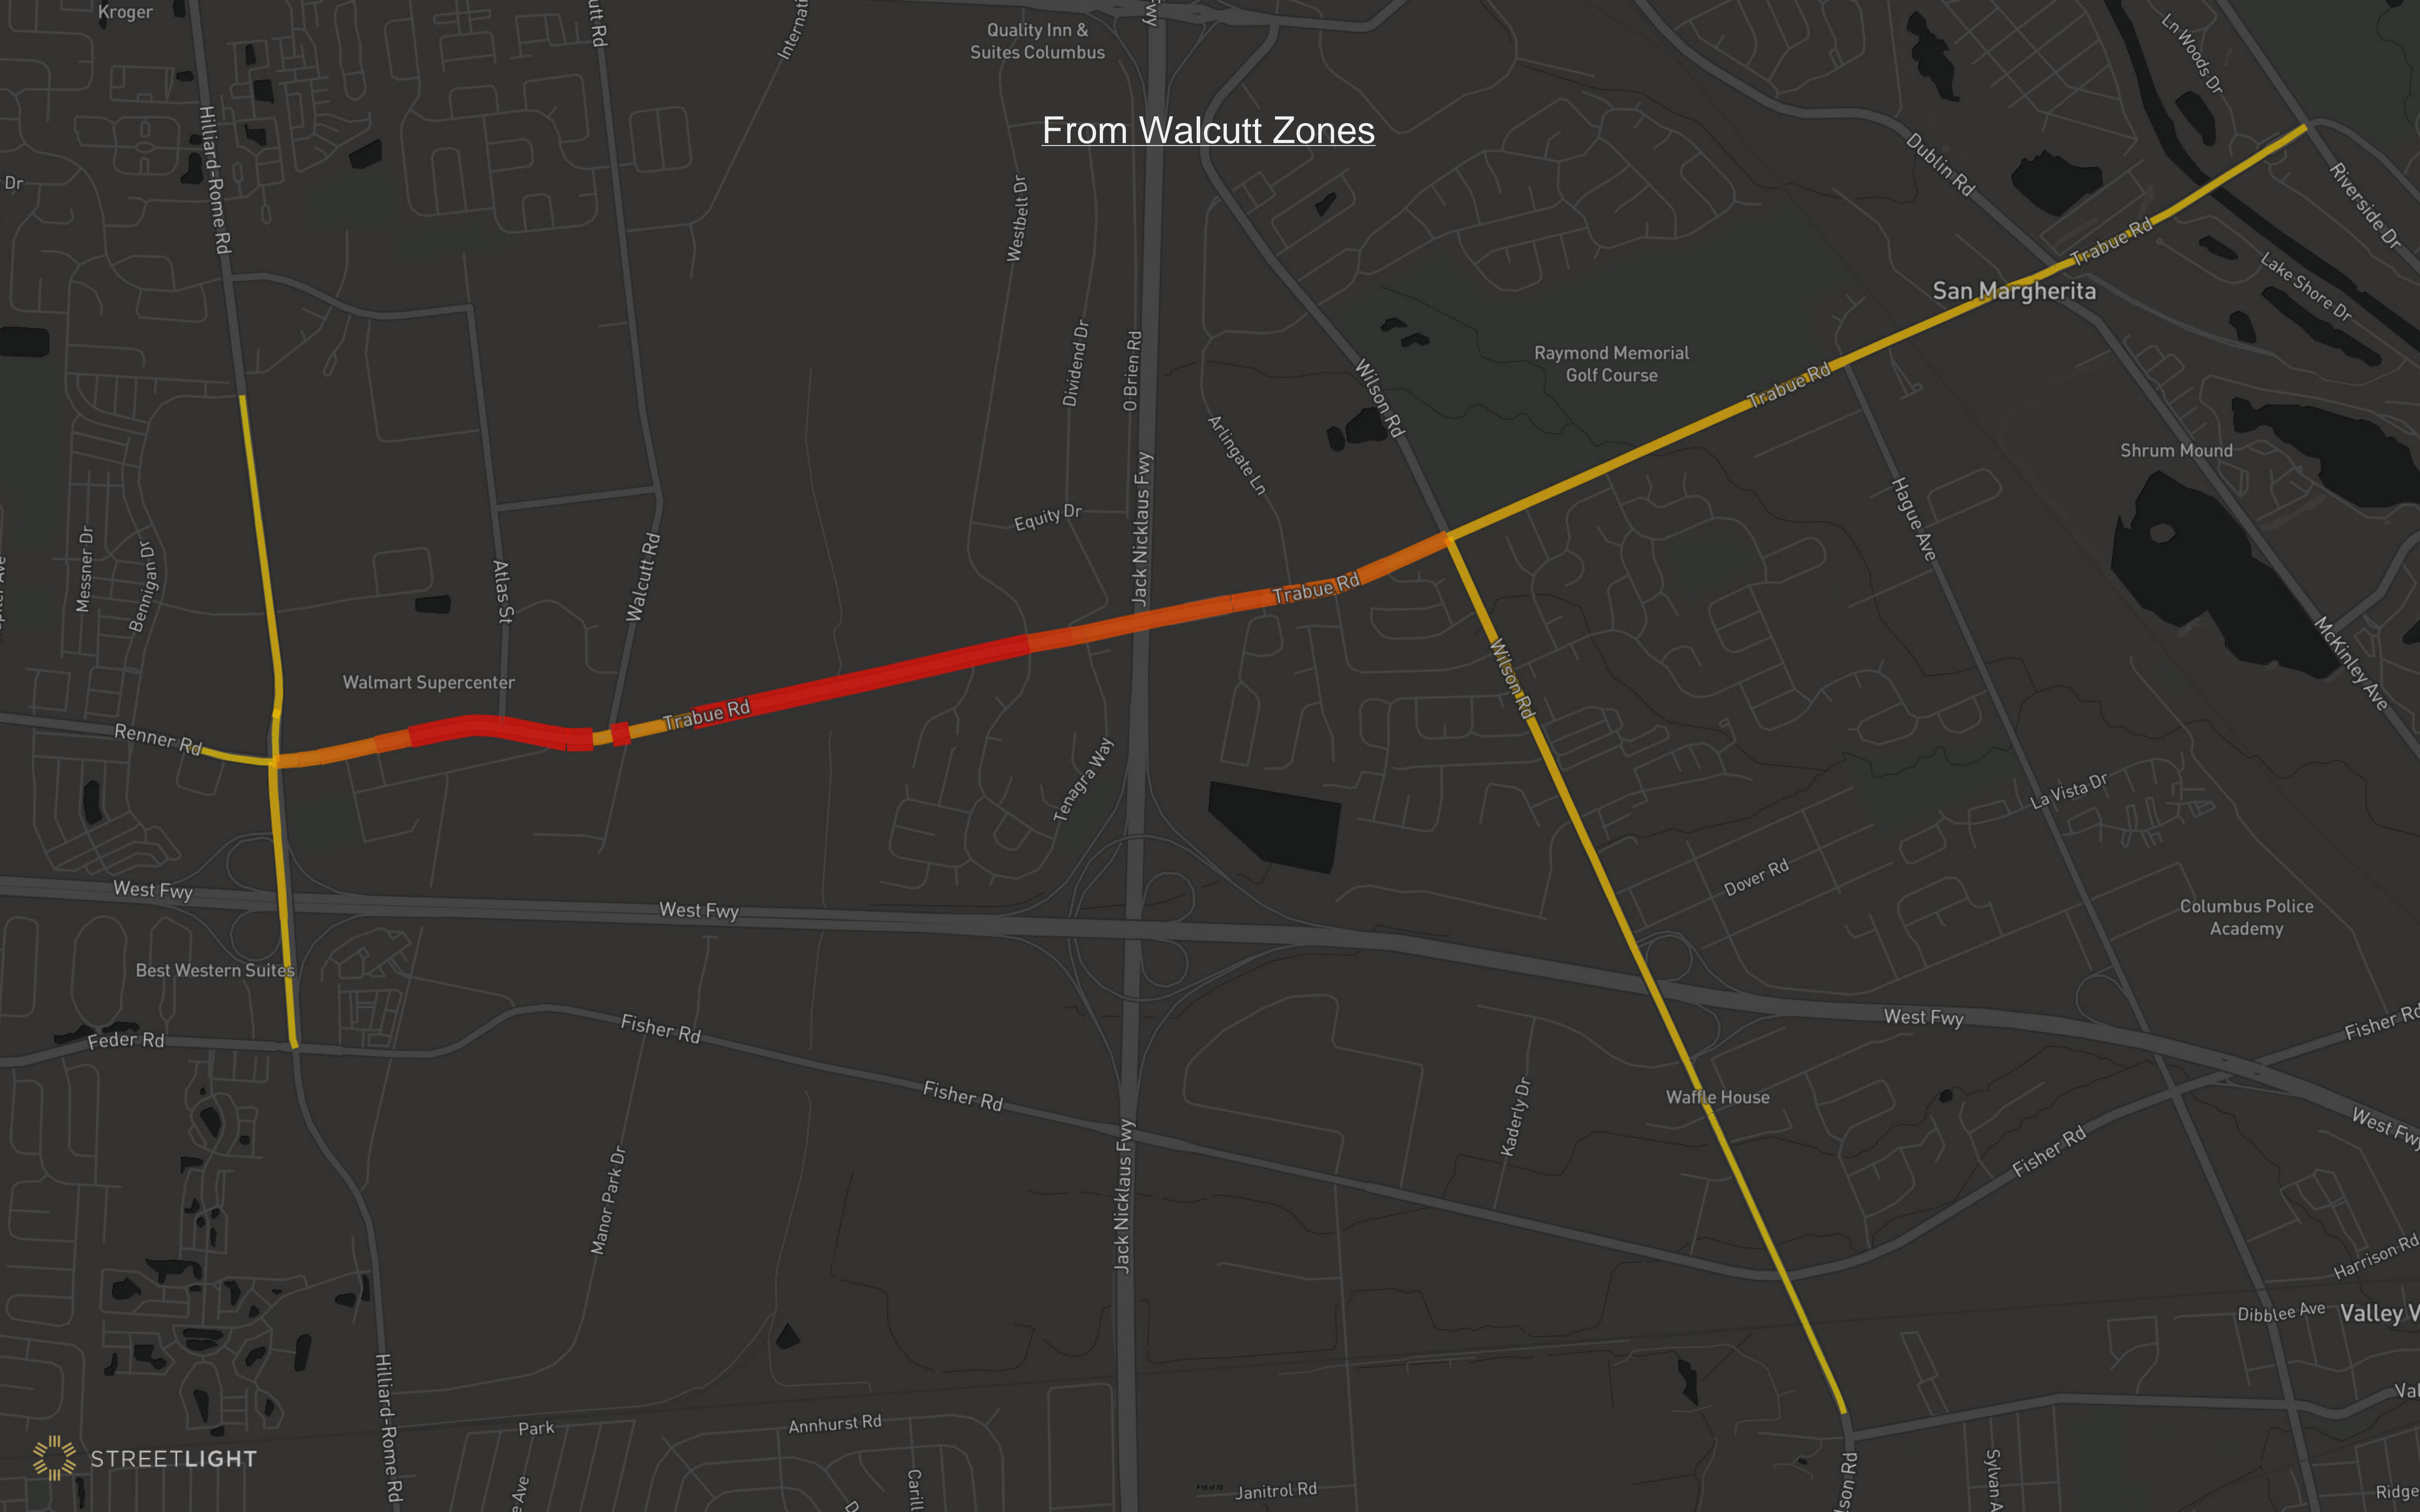

Appendix F

Origin-Destination Data

Top Routes: All Vehicles

From All Zones

To Alton & Darby Zone

Hilliard From Alton & Darby Zone

To Spindler Zones

From Spindler Zones

To Tanglewood Park/Bloomington Zones

From Tanglewood Park/Bloomington Zones

To Hilliard Rome Zones

From Hilliard Rome Zones

To Rentra Zones

From Rentra Zones

To Walcutt Zones

From Walcutt Zones

To Westbelt/Trabue Woods Zones

From Westbelt/Trabue Woods Zones

To Wilson Zones

From Wilson Zones

To Mapleway/Hague Zones

From Mapleway/Hague Zones

To Trabue & McKinley Zones

From Trabue & McKinley Zones

From 5th Zones

To Fisher Zones

From Fisher Zones

To Granview Zones

From Granview Zones

Top Routes: Trucks Only

To All Zones

From All Zones