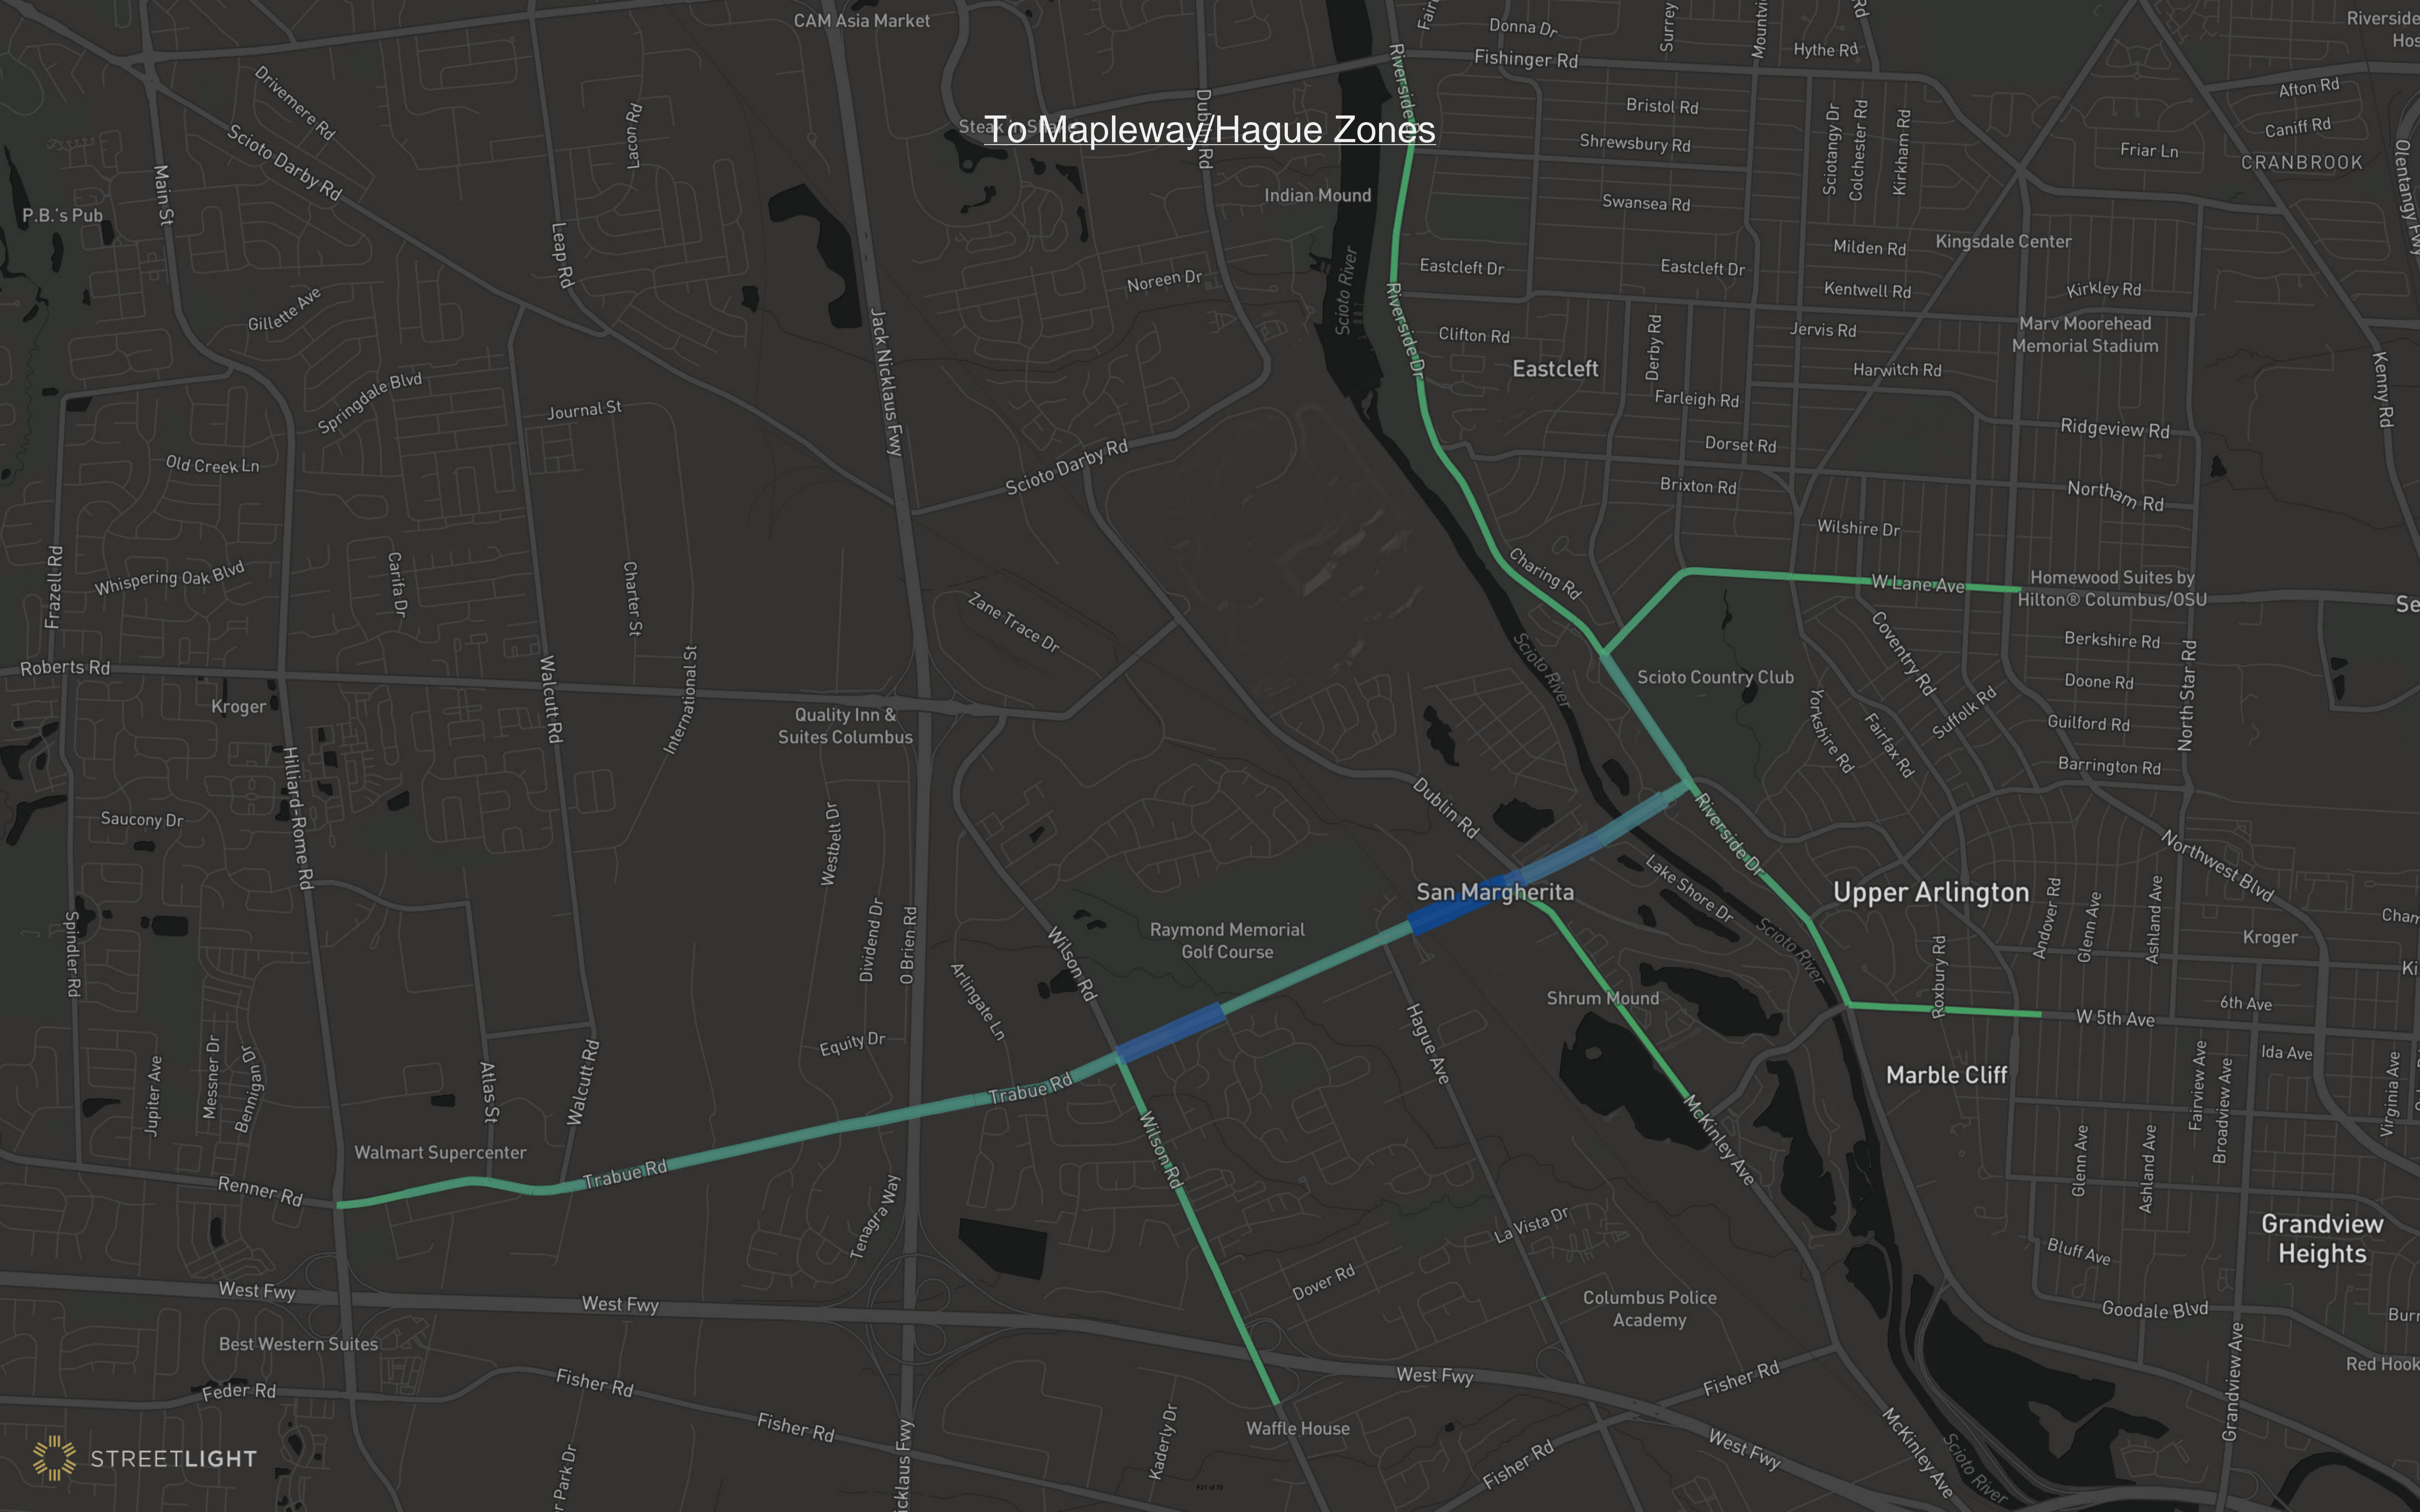

Appendix F

Origin-Destination Data

Top Routes: All Vehicles

From All Zones

To Alton & Darby Zone

Hilliard From Alton & Darby Zone

To Spindler Zones

From Spindler Zones

To Westbelt/Trabue Woods Zones

From Westbelt/Trabue Woods Zones

To Wilson Zones

From Wilson Zones

To Mapleway/Hague Zones

From Mapleway/Hague Zones

To Trabue & McKinley Zones

From Trabue & McKinley Zones

From 5th Zones

To Fisher Zones

From Fisher Zones

To Granview Zones

From Granview Zones

Top Routes: Trucks Only

To All Zones

From All Zones

To Rentra Zones

From Rentra Zones

To Walcutt Zones

From Walcutt Zones

To Westbelt/Trabue Woods Zones

From Westbelt/Trabue Woods Zones

To Wilson Zones

From Wilson Zones