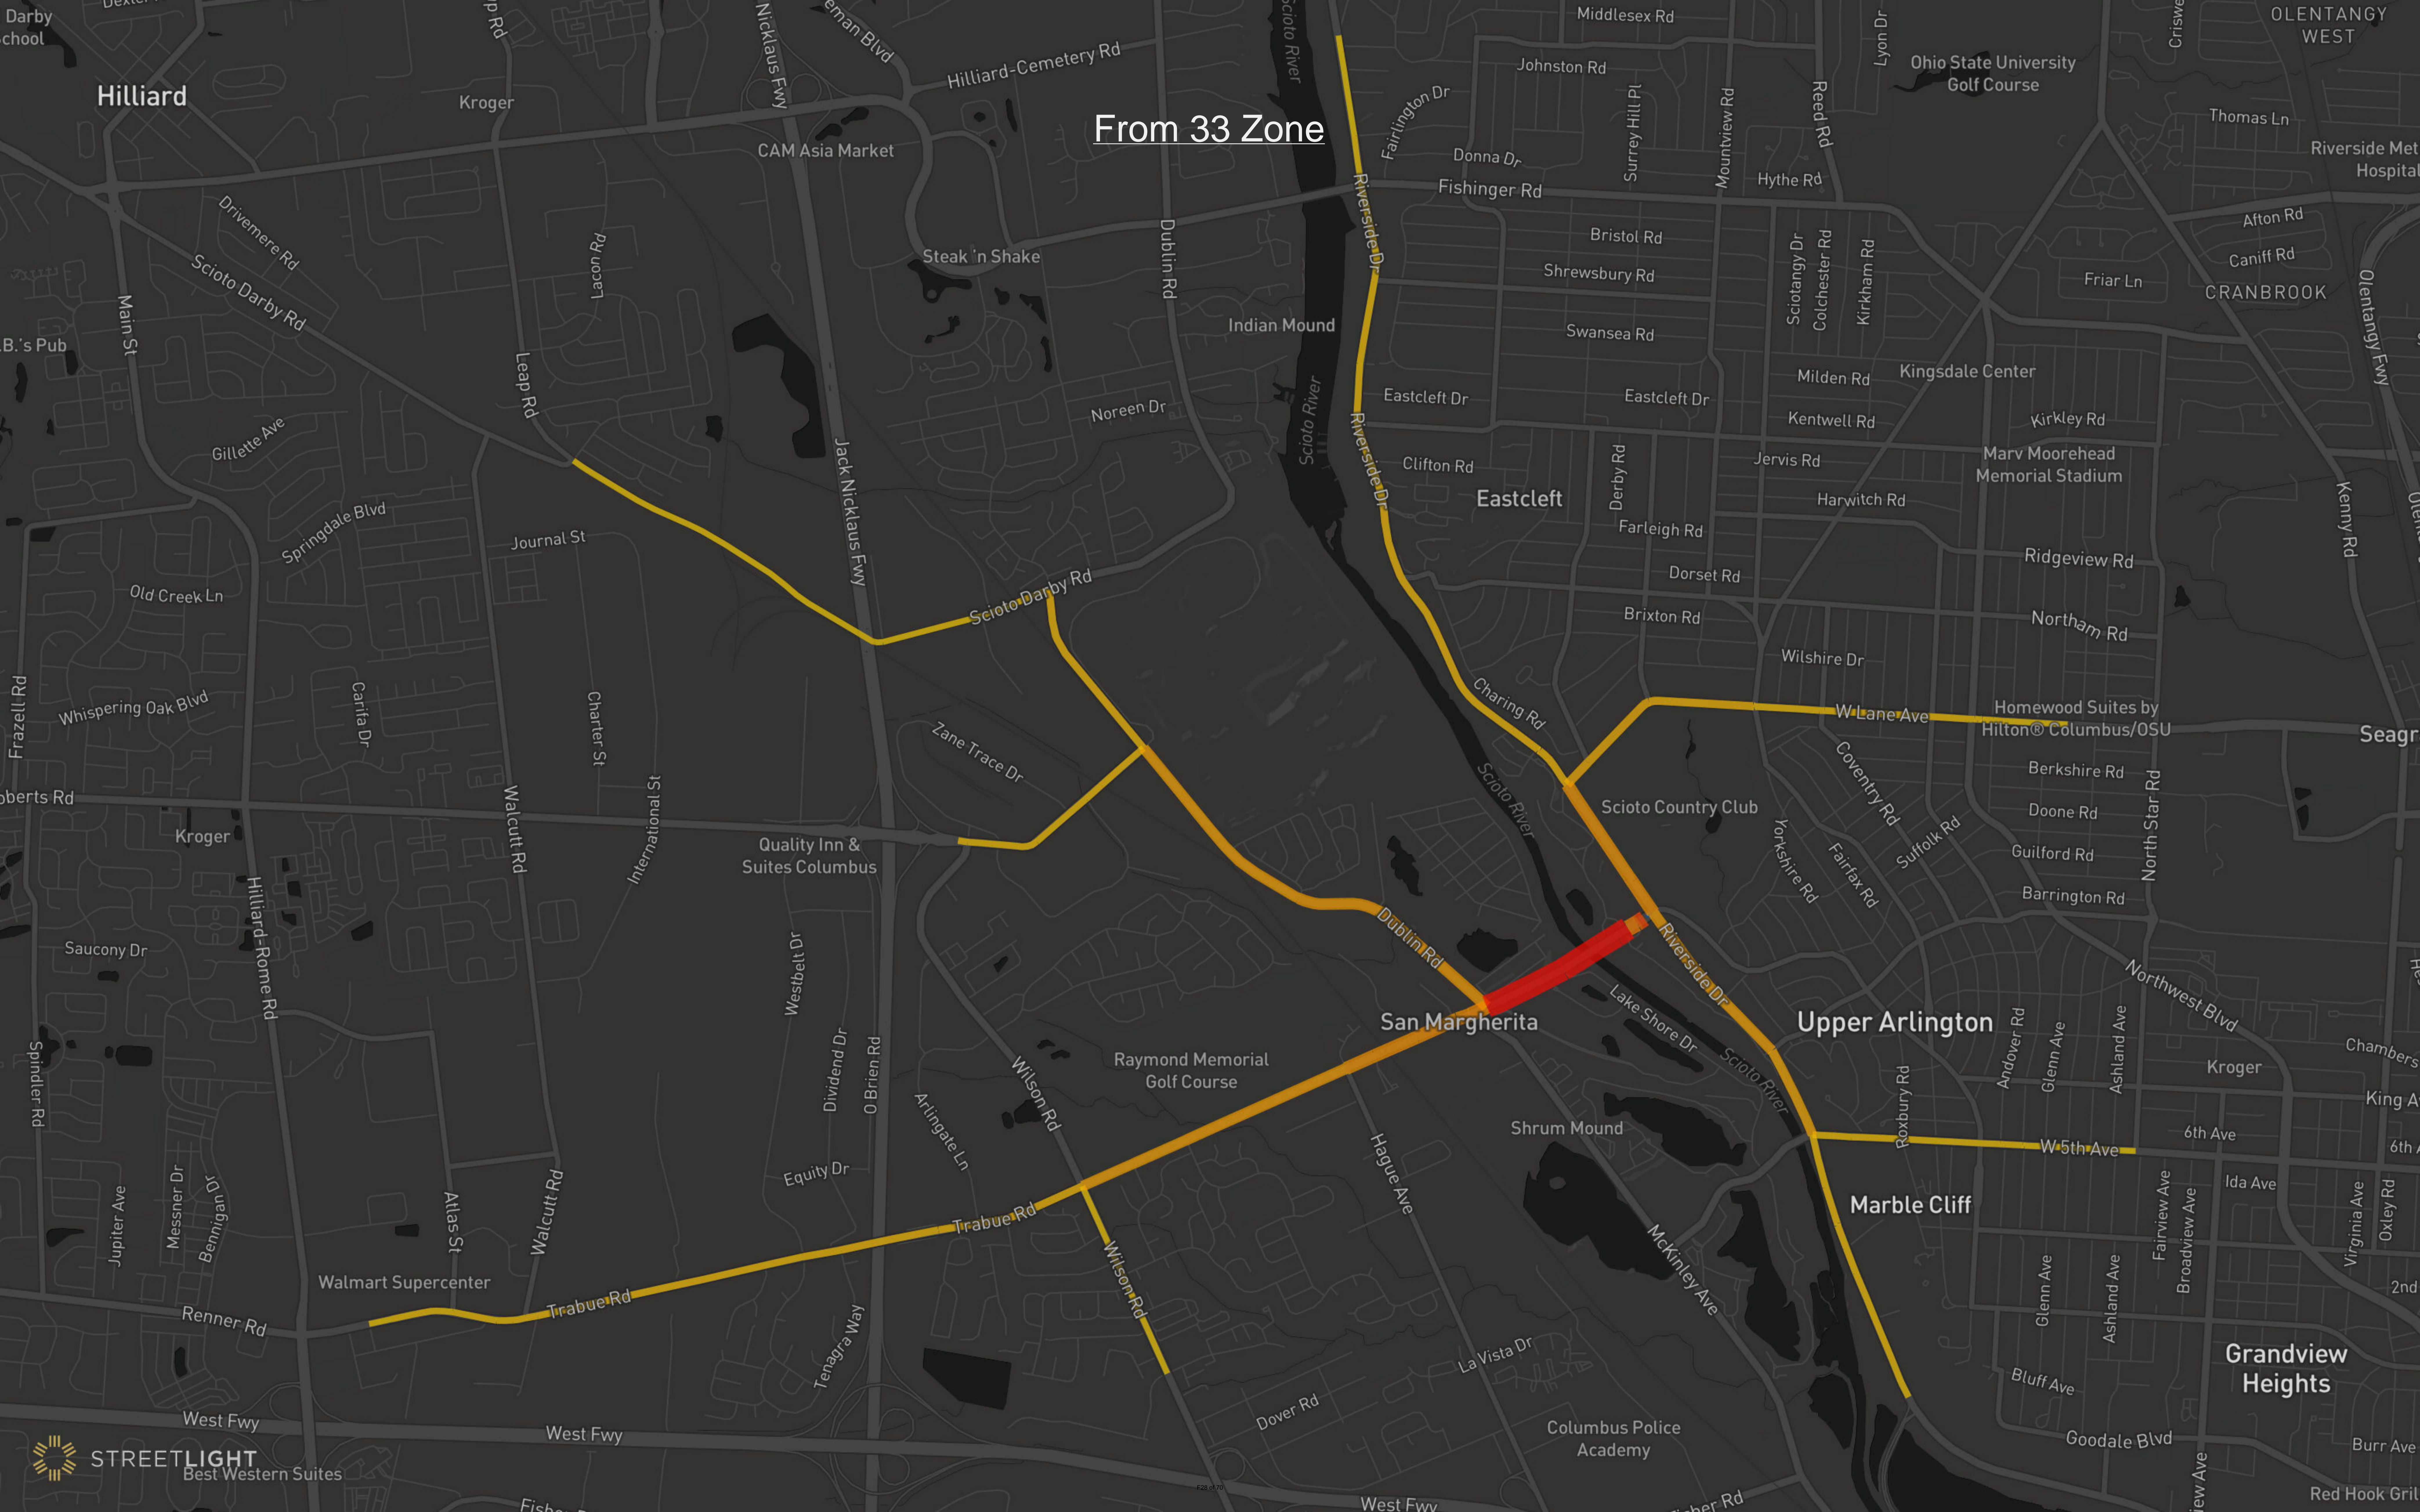

Appendix F

Origin-Destination Data

Top Routes: All Vehicles

From All Zones

To Alton & Darby Zone

Hilliard From Alton & Darby Zone

To Spindler Zones

From Spindler Zones

To Westbelt/Trabue Woods Zones

From Westbelt/Trabue Woods Zones

To Wilson Zones

From Wilson Zones

To Mapleway/Hague Zones

From Mapleway/Hague Zones

To Trabue & McKinley Zones

From Trabue & McKinley Zones

From 5th Zones

To Fisher Zones

From Fisher Zones

To Granview Zones

From Granview Zones

Top Routes: Trucks Only

To All Zones

From All Zones

To Rentra Zones

From Rentra Zones

To Walcutt Zones

From Walcutt Zones

To Westbelt/Trabue Woods Zones

From Westbelt/Trabue Woods Zones

To Wilson Zones

From Wilson Zones