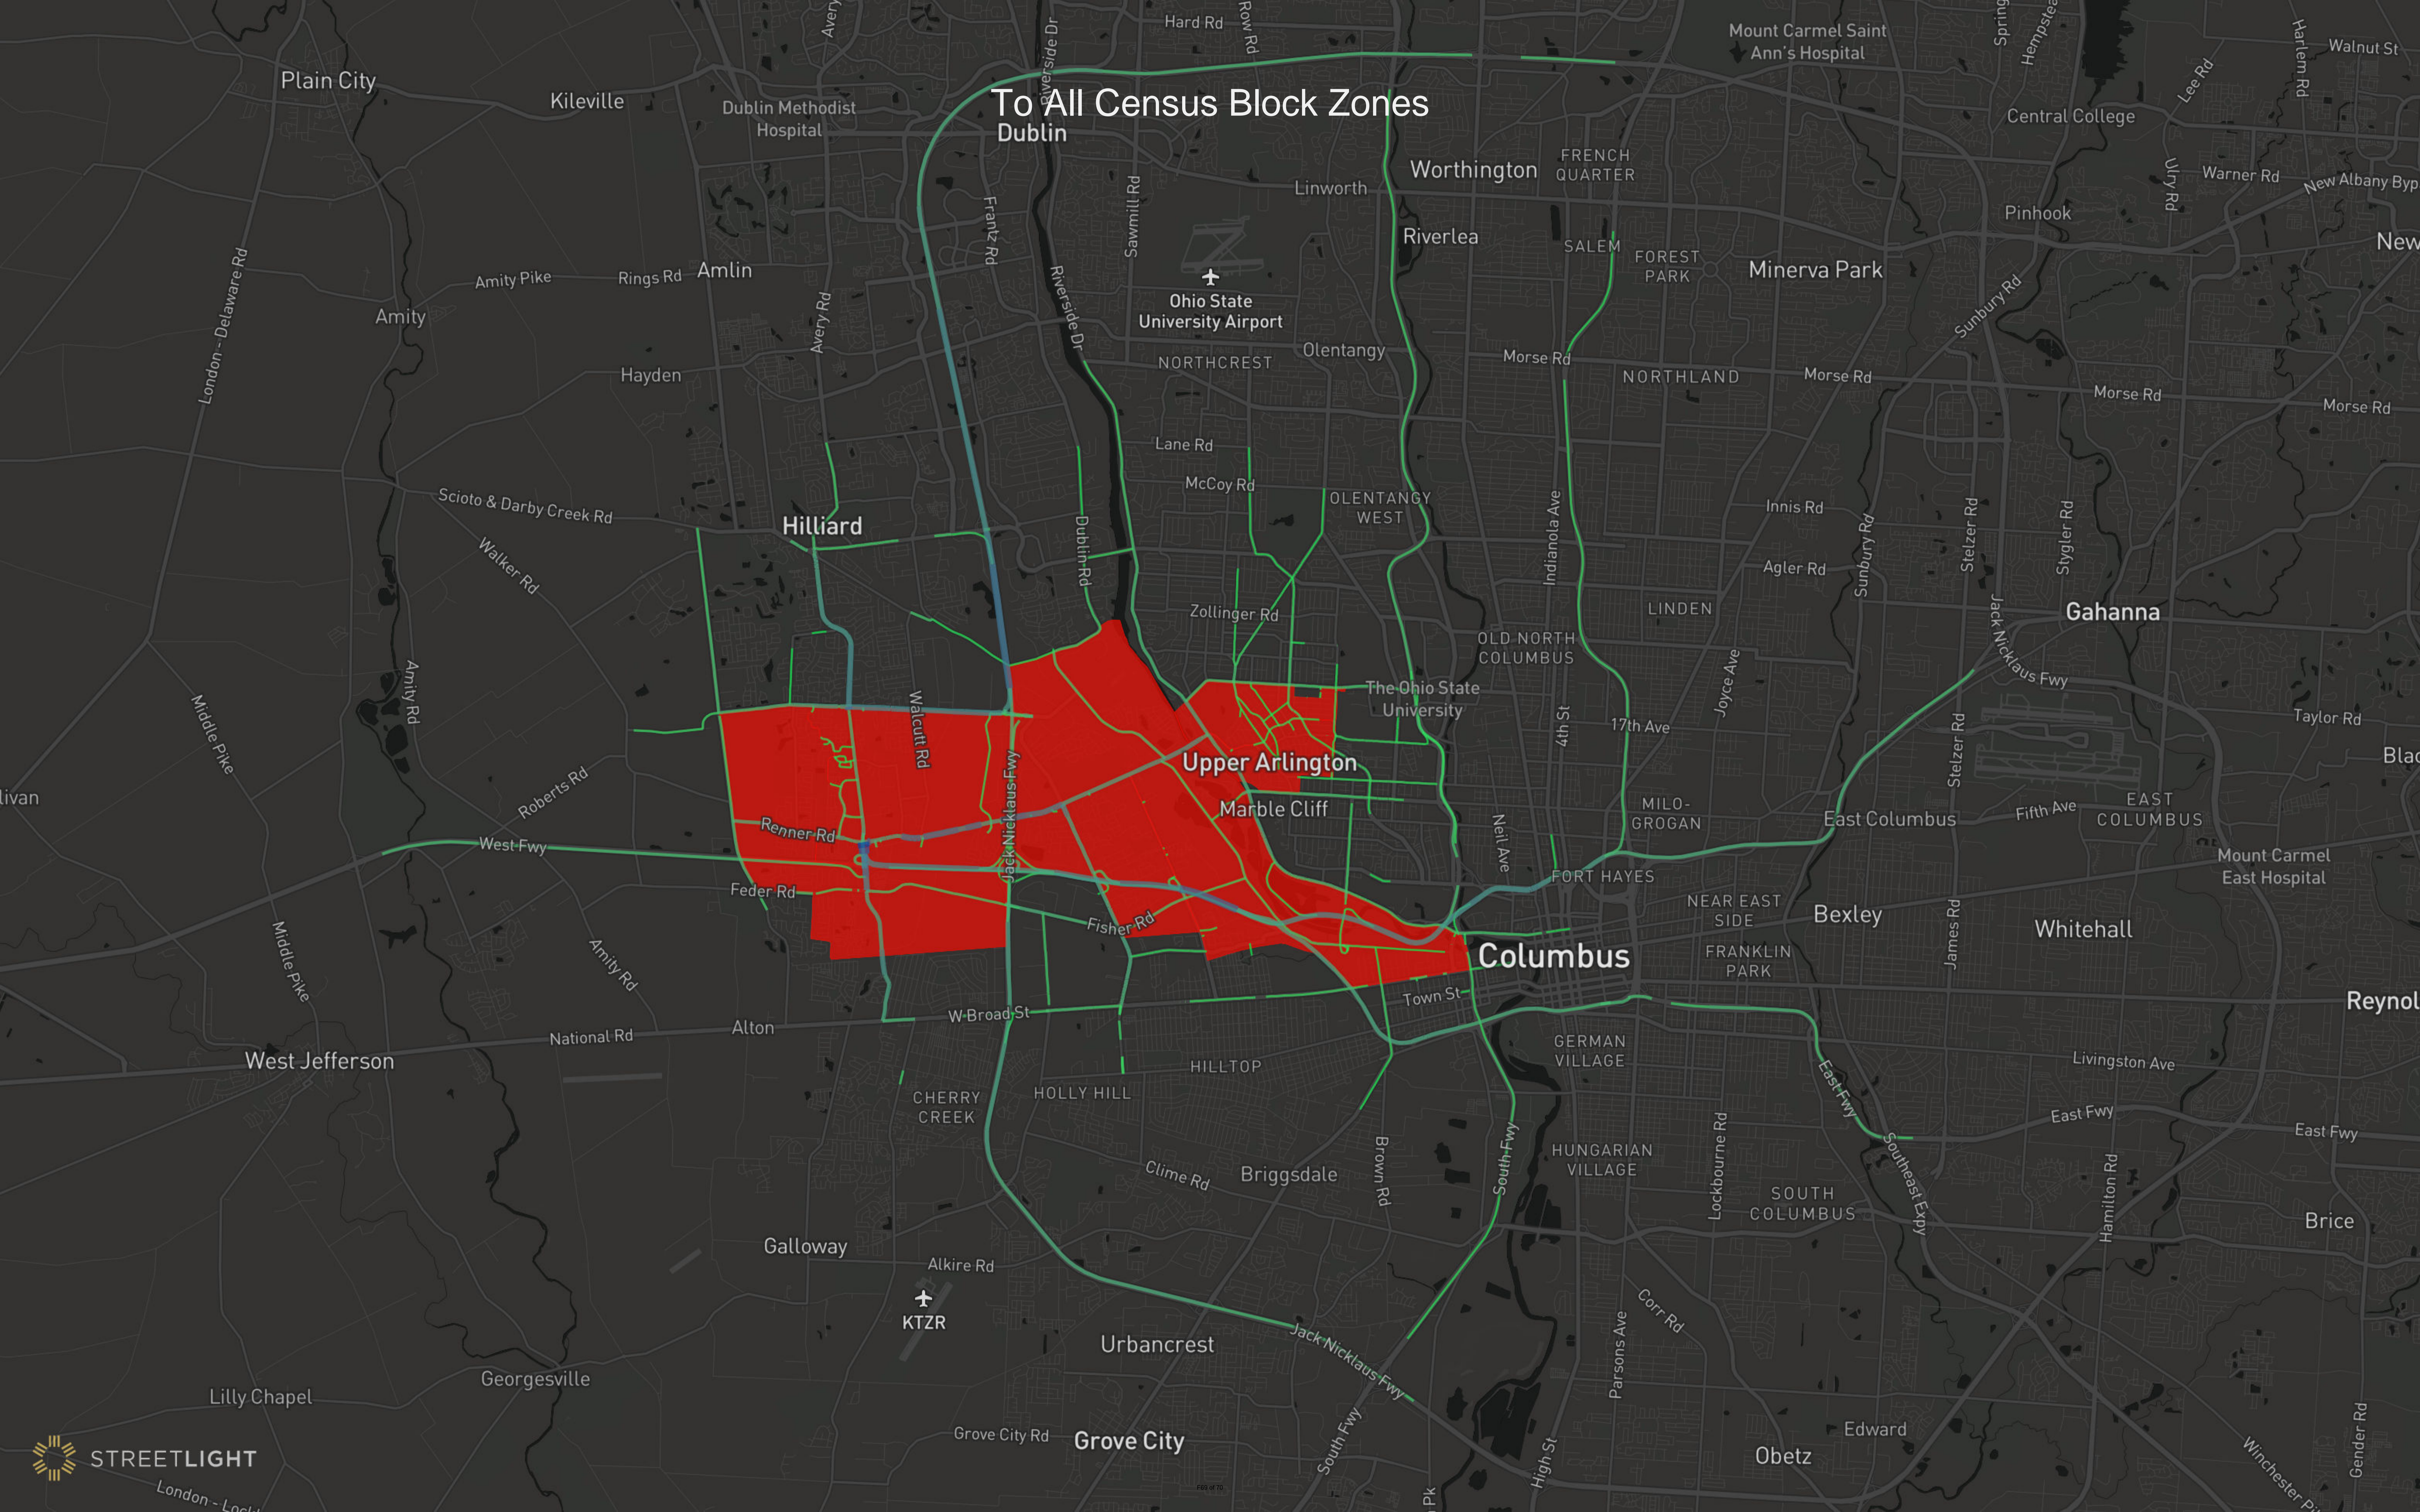

Appendix F

Origin-Destination Data

Top Routes: All Vehicles

From All Zones

To Alton & Darby Zone

Hilliard From Alton & Darby Zone

To Spindler Zones

From Spindler Zones

From 5th Zones

To Fisher Zones

From Fisher Zones

To Granview Zones

From Granview Zones

Top Routes: Trucks Only

To All Zones

From All Zones

To Rentra Zones

From Rentra Zones

To Walcutt Zones

From Walcutt Zones

To Westbelt/Trabue Woods Zones

From Westbelt/Trabue Woods Zones

To Wilson Zones

From Wilson Zones

From Fisher Zones

To Granview Zone

Census Block Top Routes

To All Census Block Zones Dublin

From All Census Block Zones