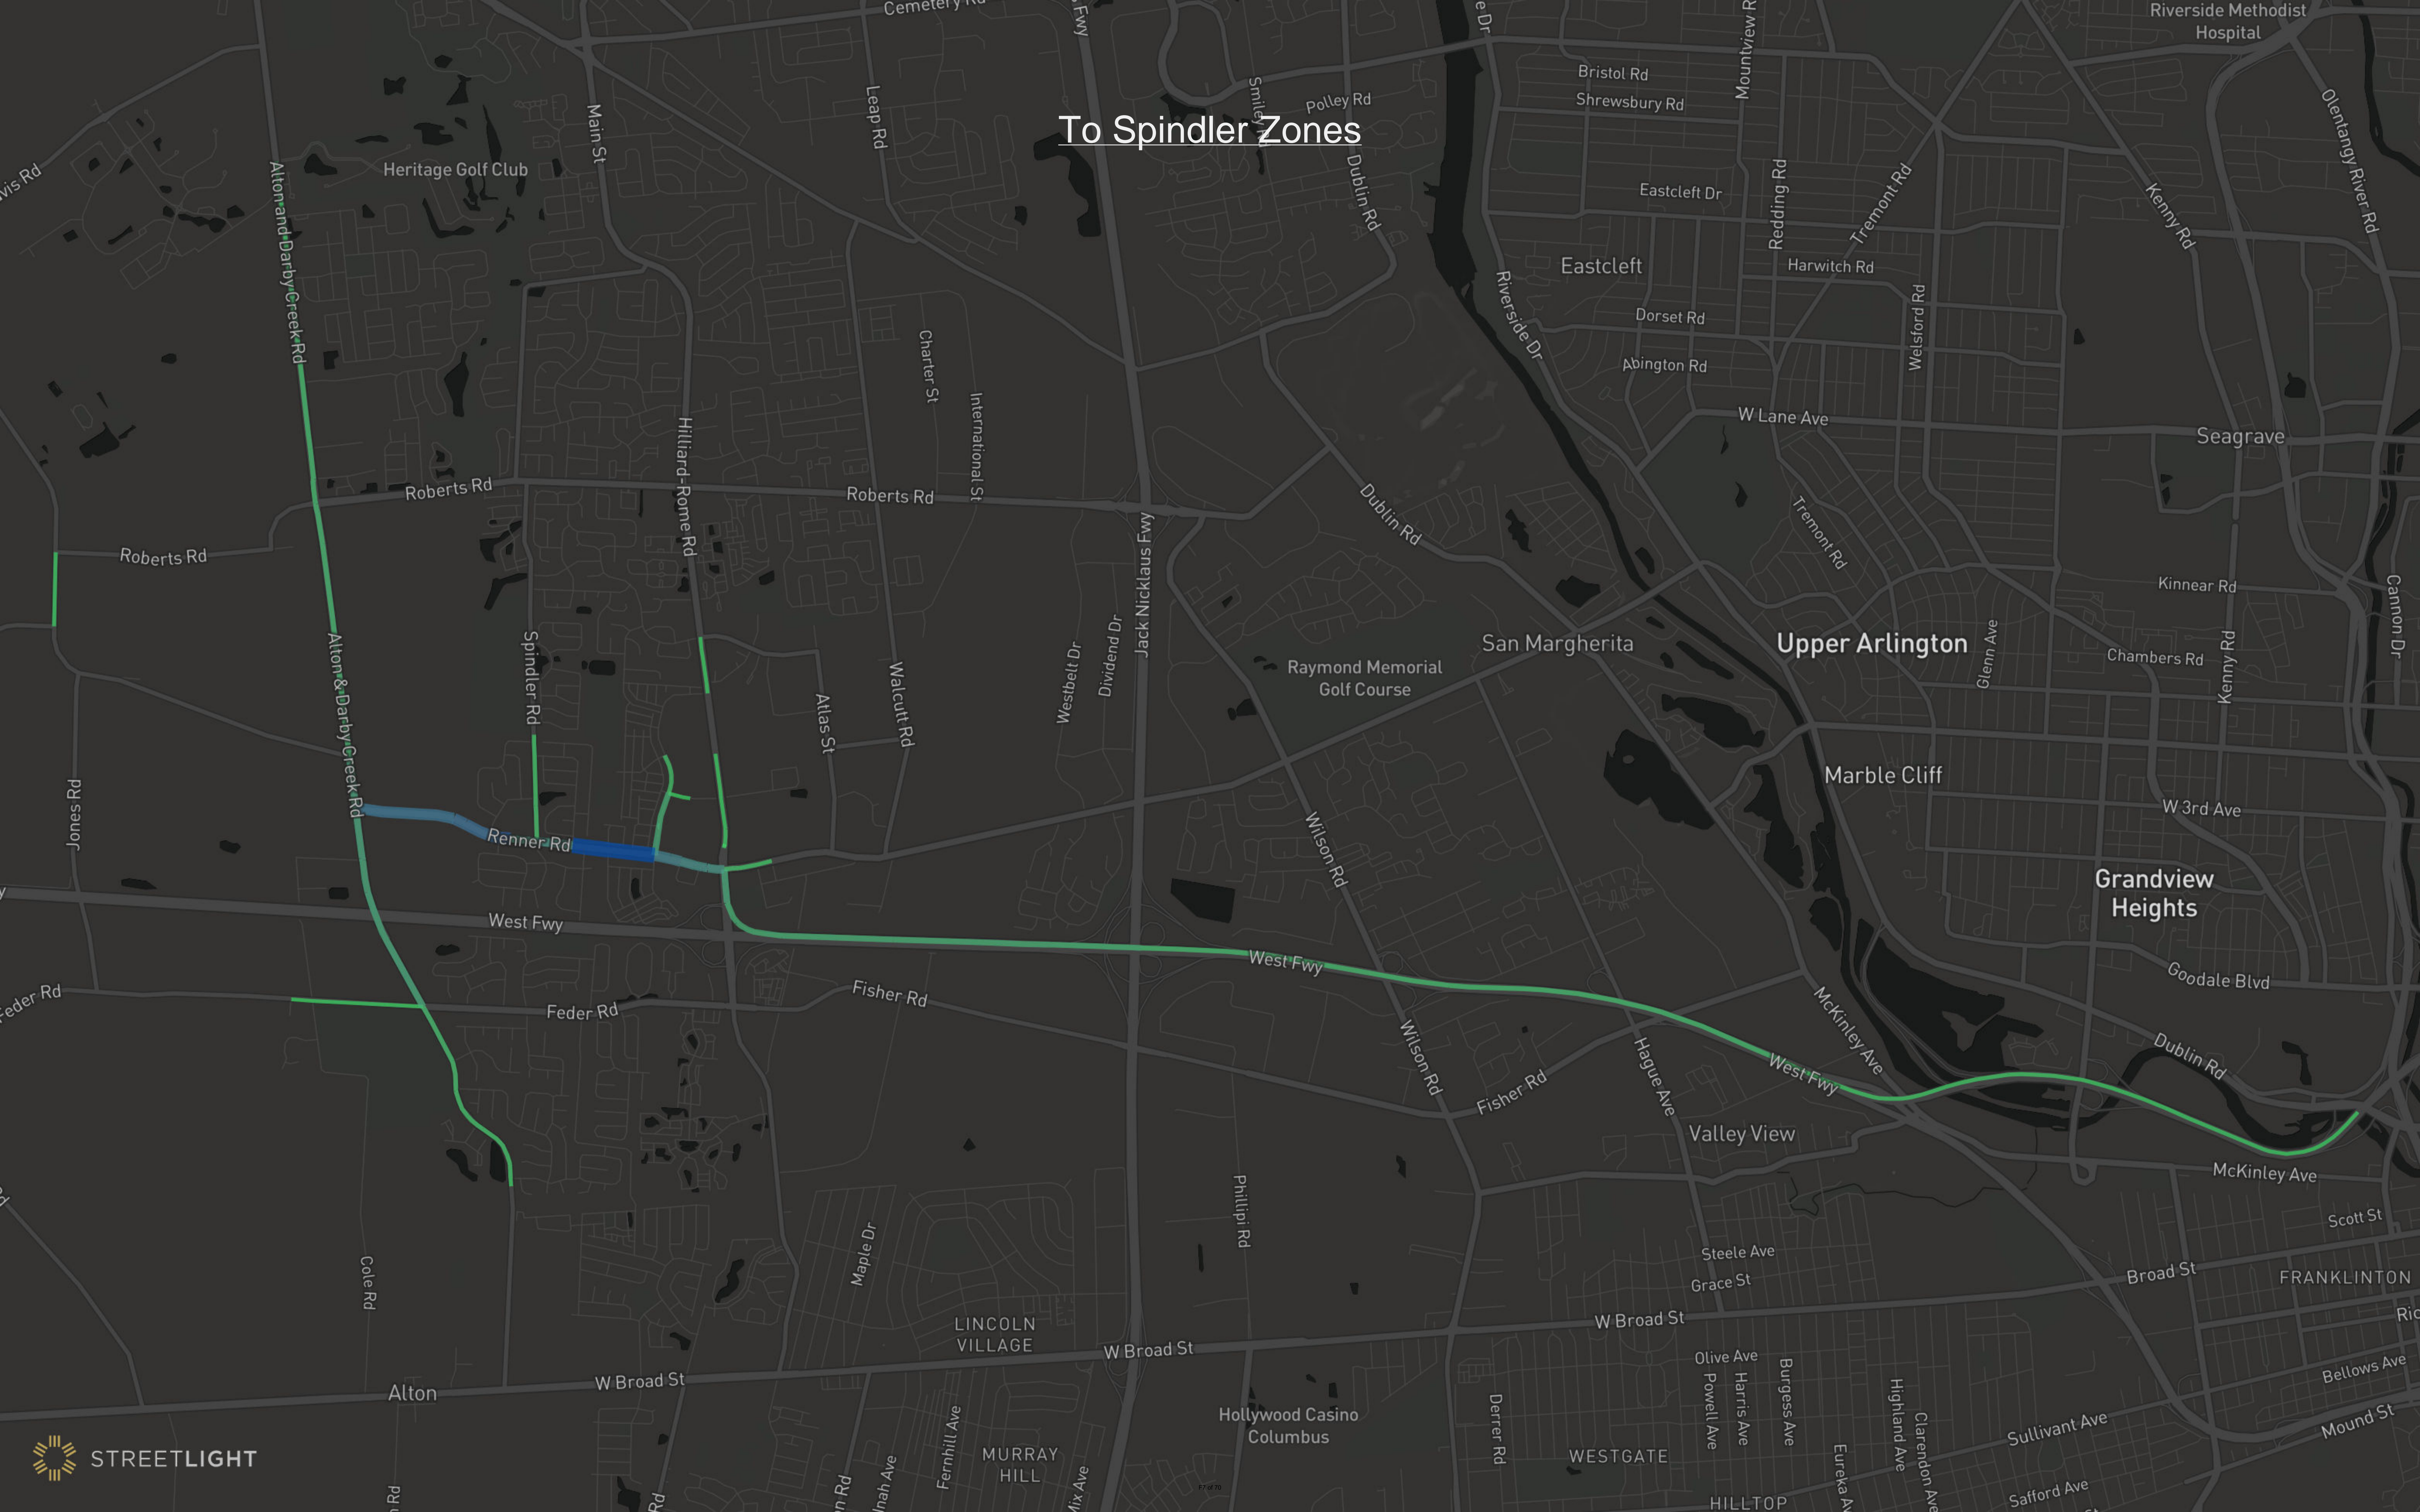

Appendix F

Origin-Destination Data

Top Routes: All Vehicles

From All Zones

To Alton & Darby Zone

Hilliard From Alton & Darby Zone

To Spindler Zones

From Spindler Zones

To Tanglewood Park/Bloomington Zones

From Tanglewood Park/Bloomington Zones

To Hilliard Rome Zones

From Hilliard Rome Zones

To Rentra Zones

From Rentra Zones

To Walcutt Zones

From Walcutt Zones

To Westbelt/Trabue Woods Zones

From Westbelt/Trabue Woods Zones

To Wilson Zones

From Wilson Zones

To Mapleway/Hague Zones

From Mapleway/Hague Zones

To Trabue & McKinley Zones

From Trabue & McKinley Zones

From 5th Zones

To Fisher Zones

From Fisher Zones

To Granview Zones

From Granview Zones

Top Routes: Trucks Only

To All Zones

From All Zones