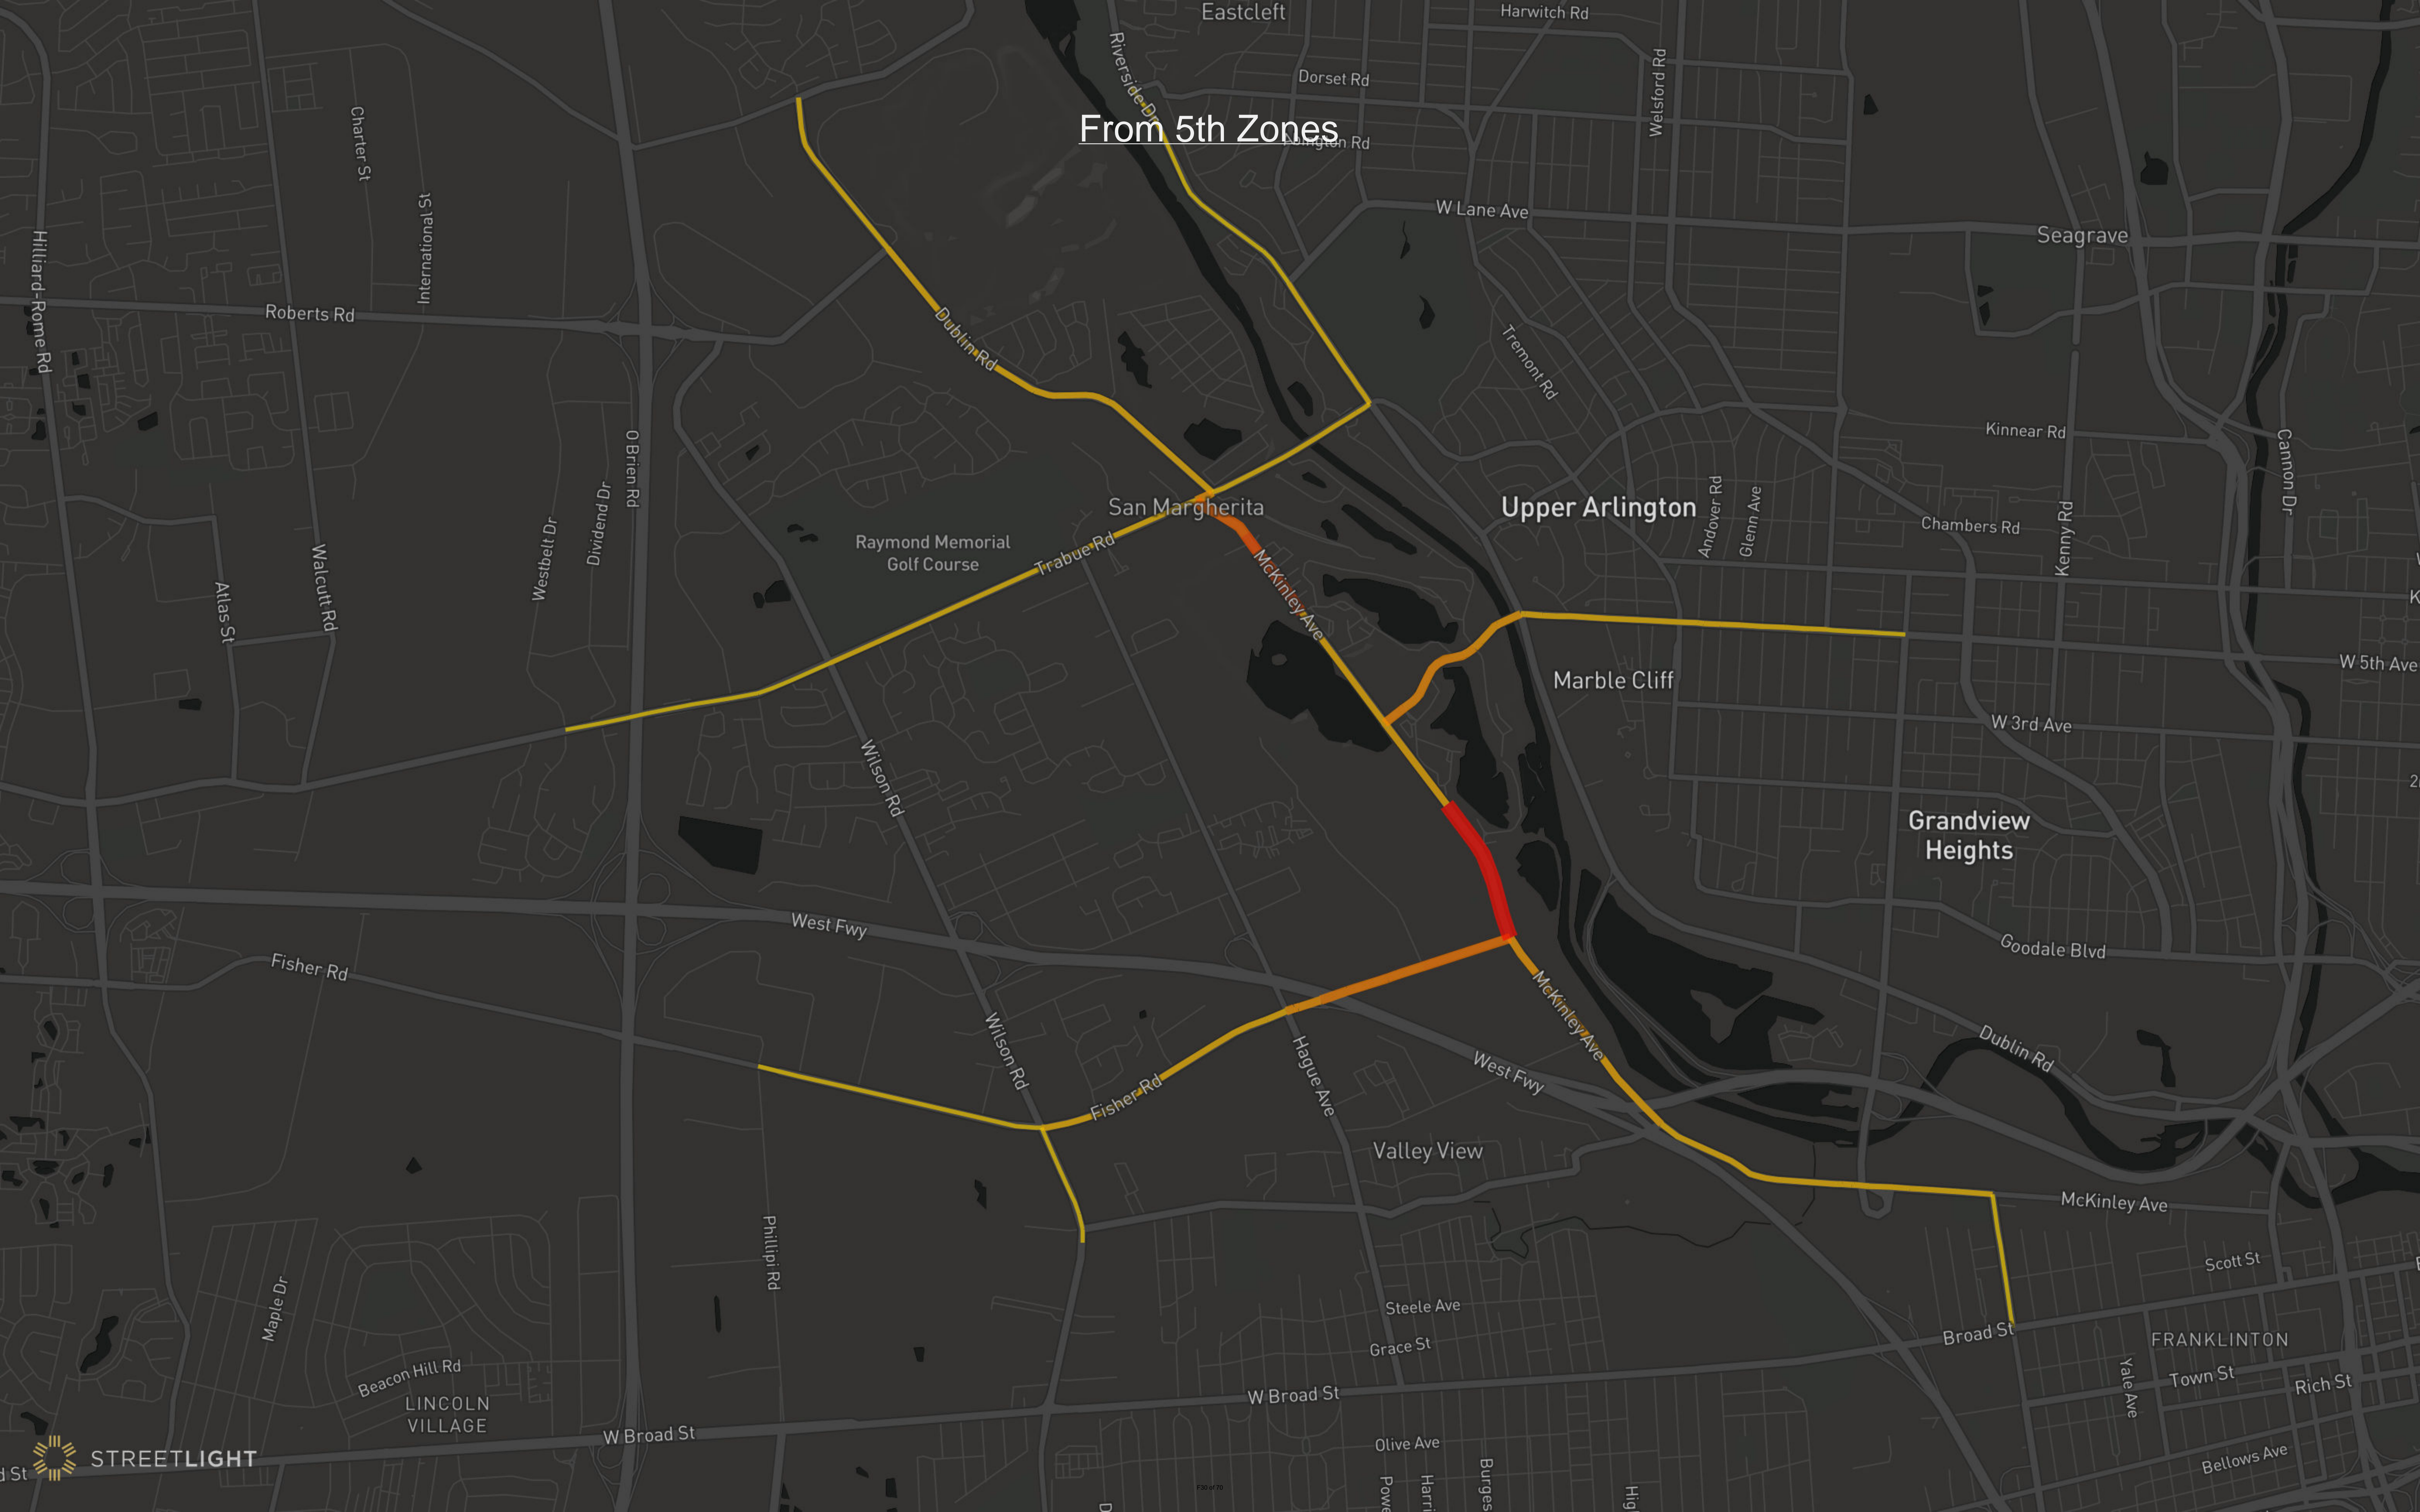

Appendix F

Origin-Destination Data

Top Routes: All Vehicles

From All Zones

To Alton & Darby Zone

Hilliard From Alton & Darby Zone

To Spindler Zones

From Spindler Zones

To Westbelt/Trabue Woods Zones

From Westbelt/Trabue Woods Zones

To Wilson Zones

From Wilson Zones

To Mapleway/Hague Zones

From Mapleway/Hague Zones

To Trabue & McKinley Zones

From Trabue & McKinley Zones

From 5th Zones

To Fisher Zones

From Fisher Zones

To Granview Zones

From Granview Zones

Top Routes: Trucks Only

To All Zones

From All Zones

To Rentra Zones

From Rentra Zones

To Walcutt Zones

From Walcutt Zones

To Westbelt/Trabue Woods Zones

From Westbelt/Trabue Woods Zones

To Wilson Zones

From Wilson Zones