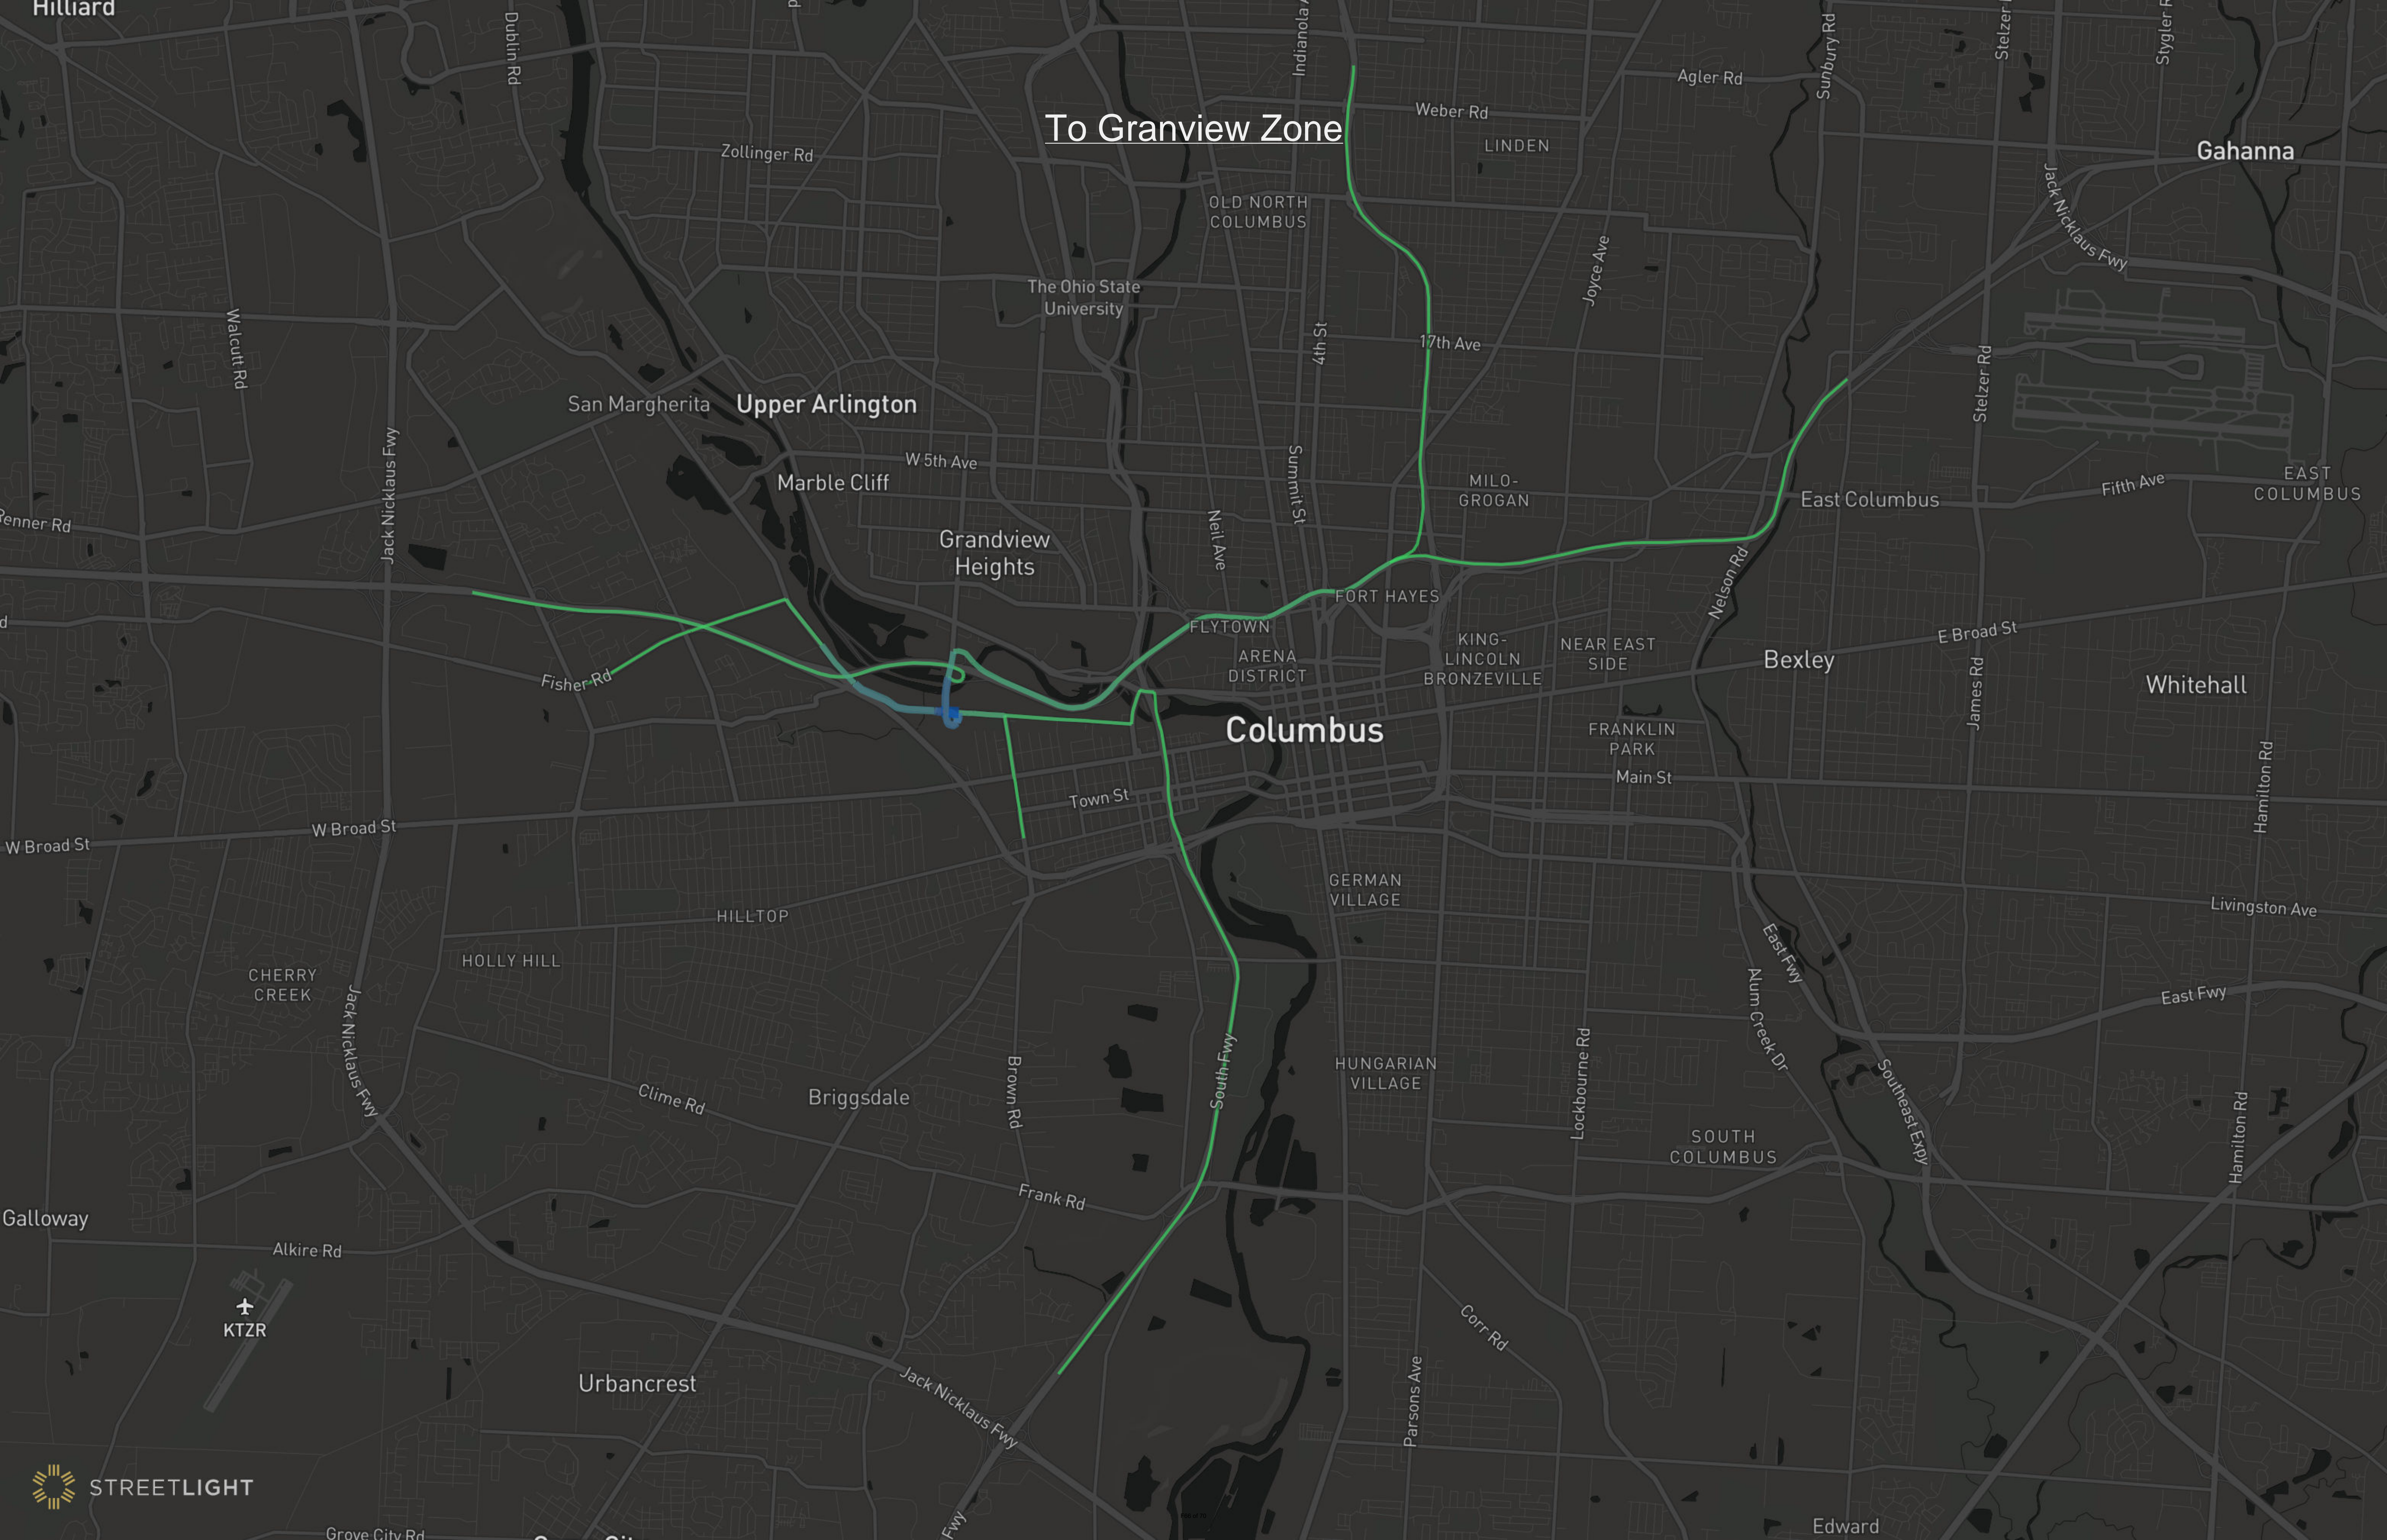

To Granview Zone