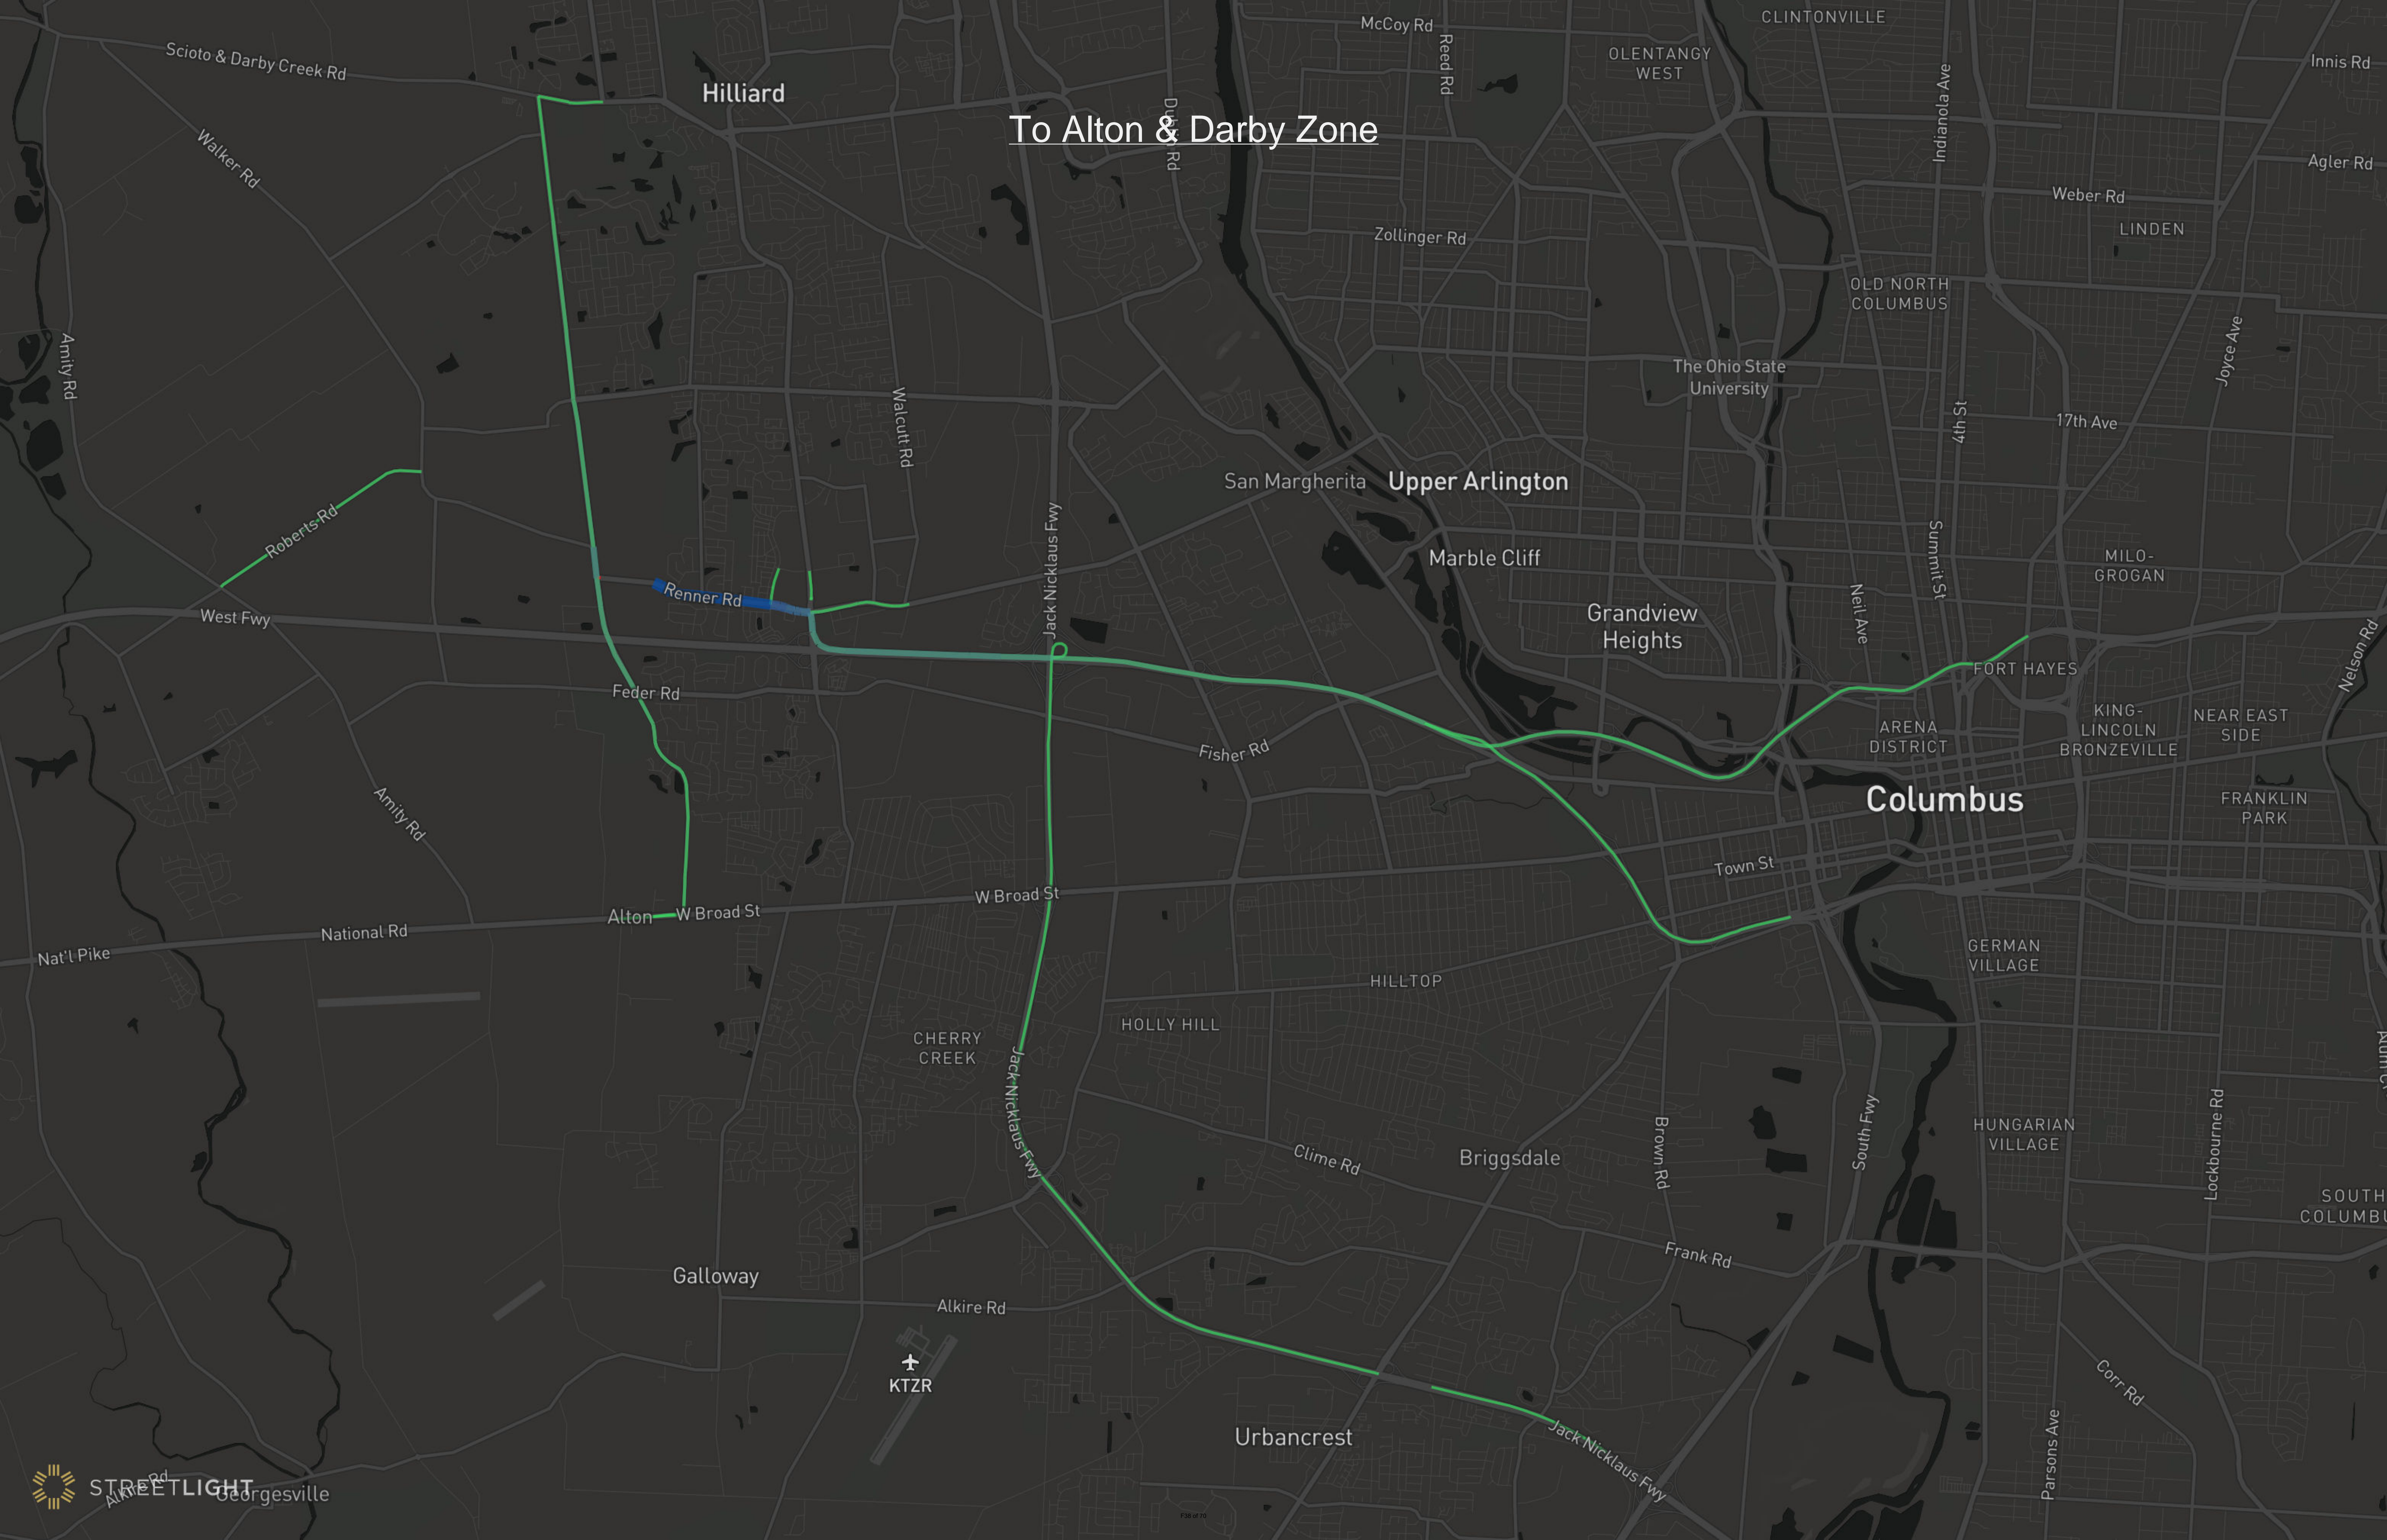

Appendix F

Origin-Destination Data

Top Routes: All Vehicles

From All Zones

To Alton & Darby Zone

Hilliard From Alton & Darby Zone

To Spindler Zones

From Spindler Zones

From 5th Zones

To Fisher Zones

From Fisher Zones

To Granview Zones

From Granview Zones

Top Routes: Trucks Only

To All Zones

From All Zones

To Alton & Darby Zone

Hilliard From Alton & Darby Zone

To Spindler Zones

From Spindler Zones

To Tanglewood Park/Bloomington Zones

From Tanglewood Park/Bloomington Zones

To Hilliard Rome Zones

From Hilliard Rome Zones

To Rentra Zones

From Rentra Zones

To Walcutt Zones

From Walcutt Zones

To Westbelt/Trabue Woods Zones

From Westbelt/Trabue Woods Zones

To Wilson Zones

From Wilson Zones