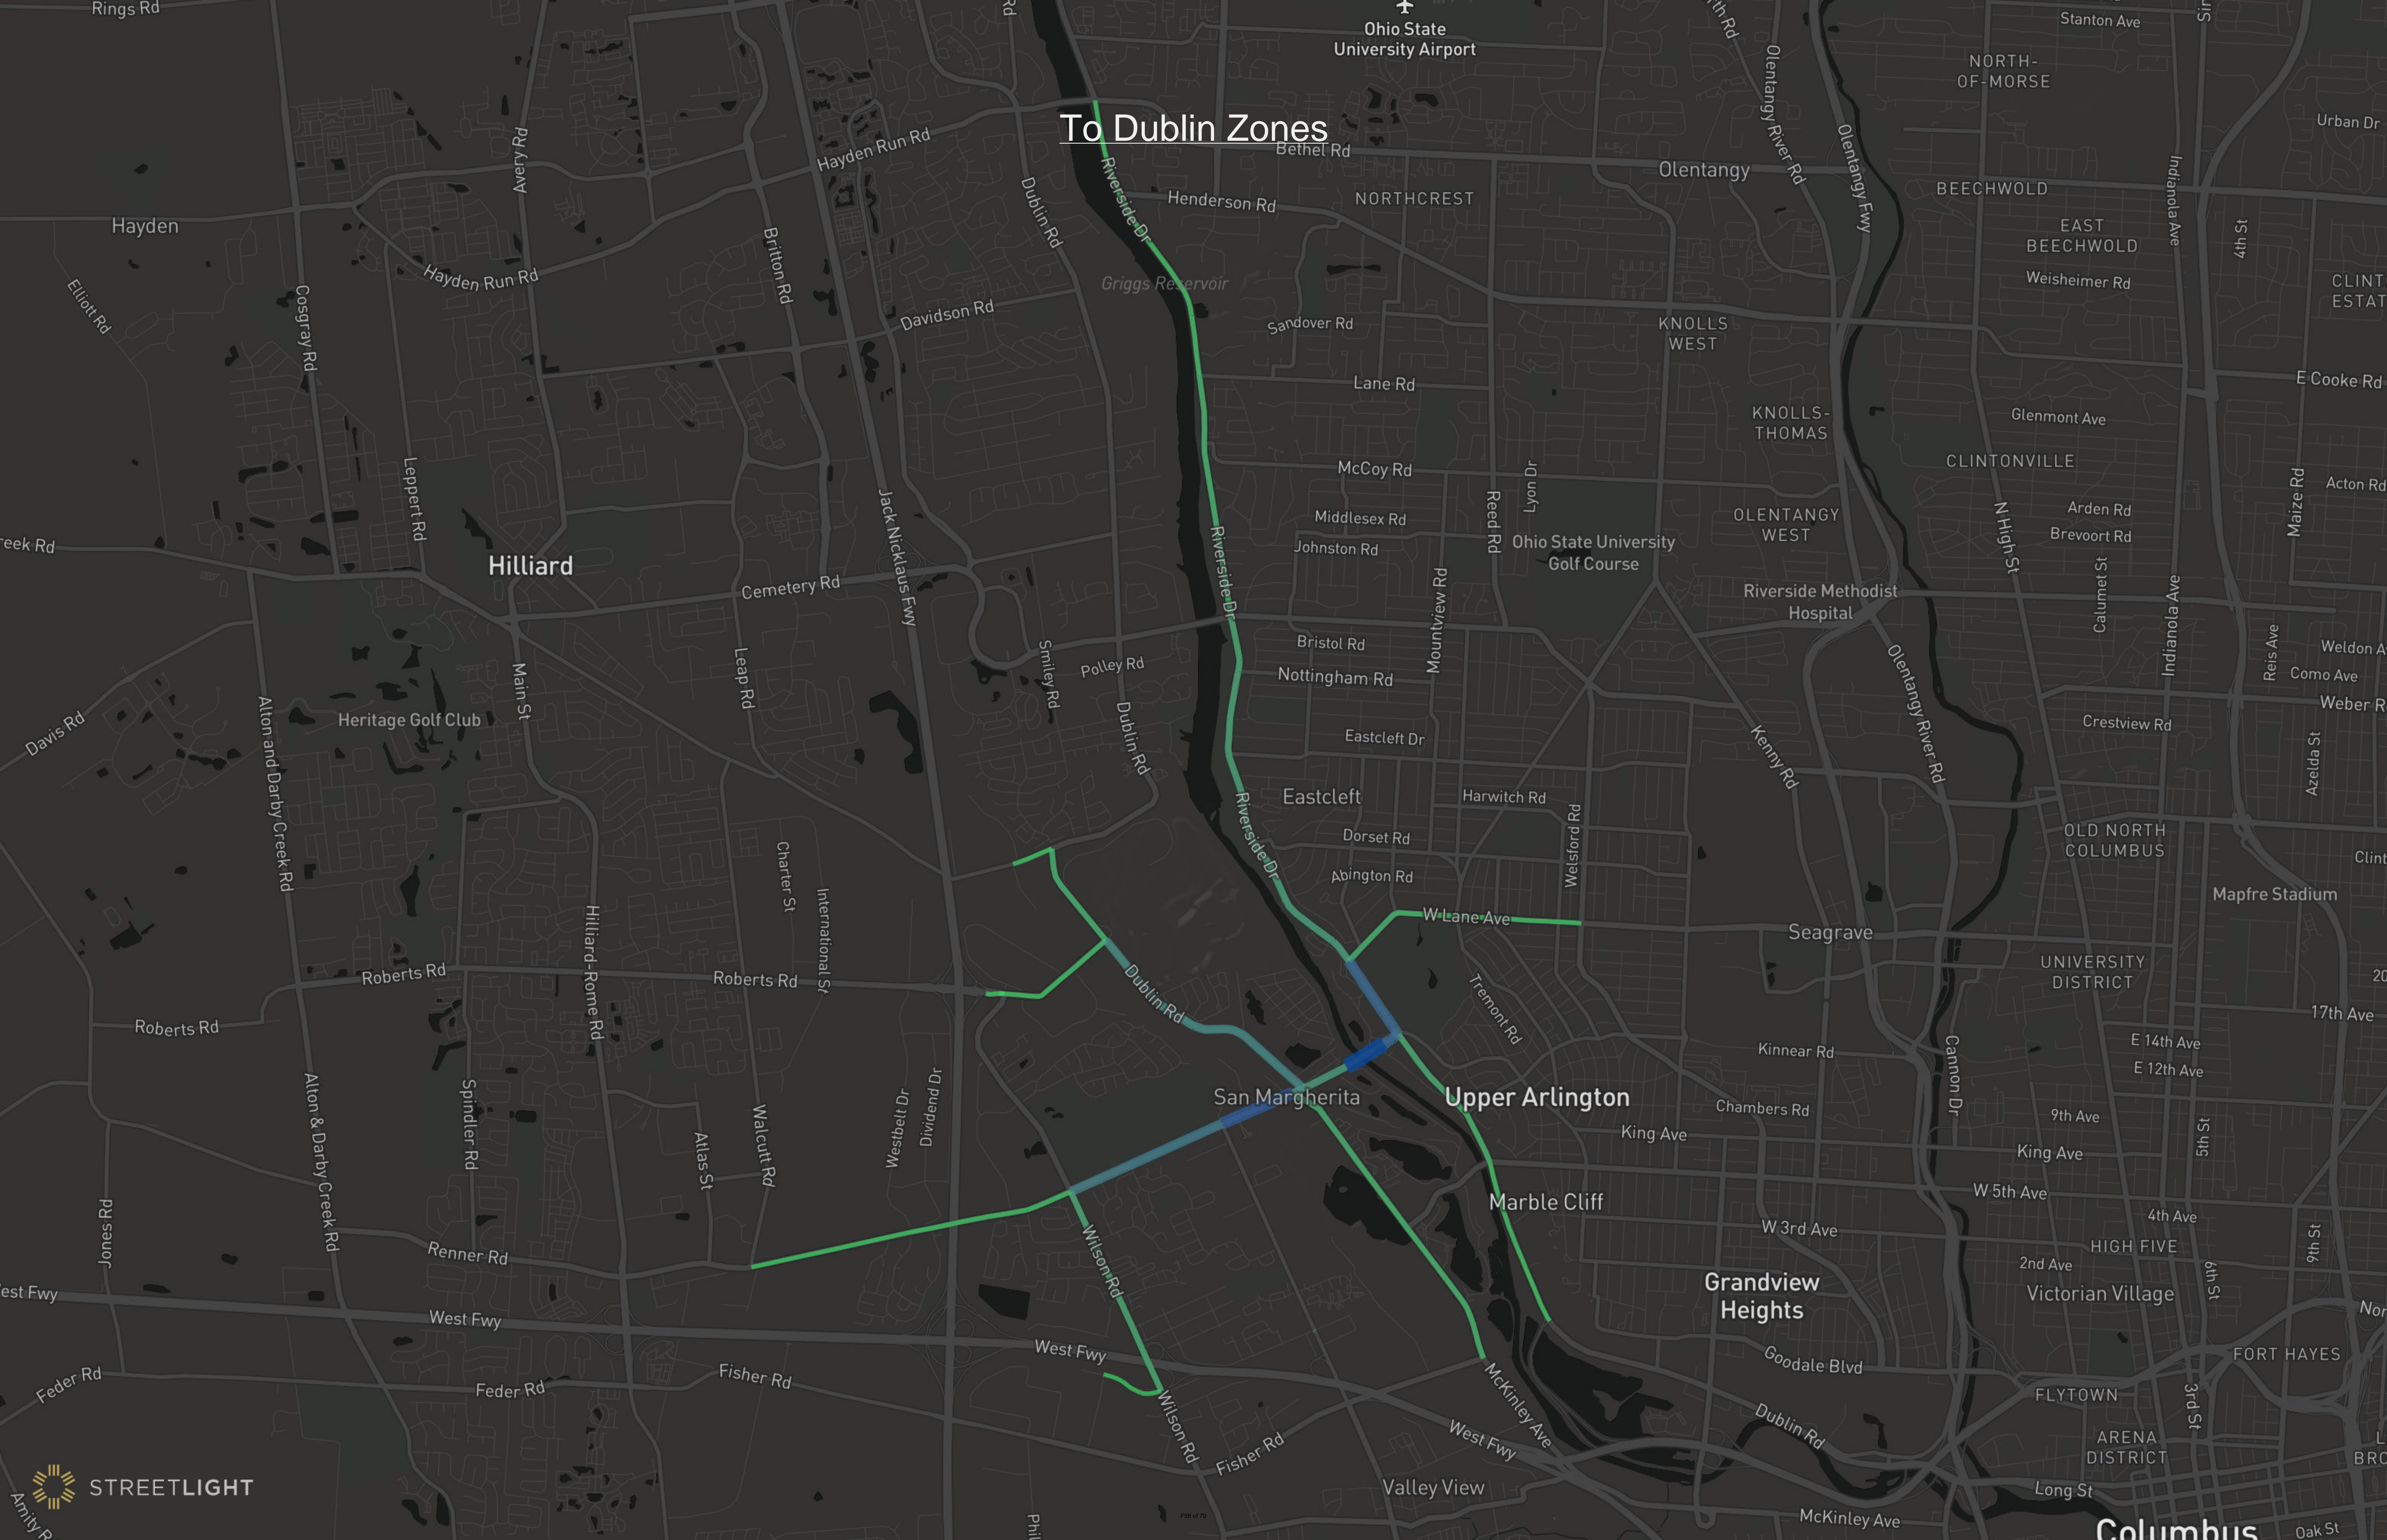

To Dublin Zones