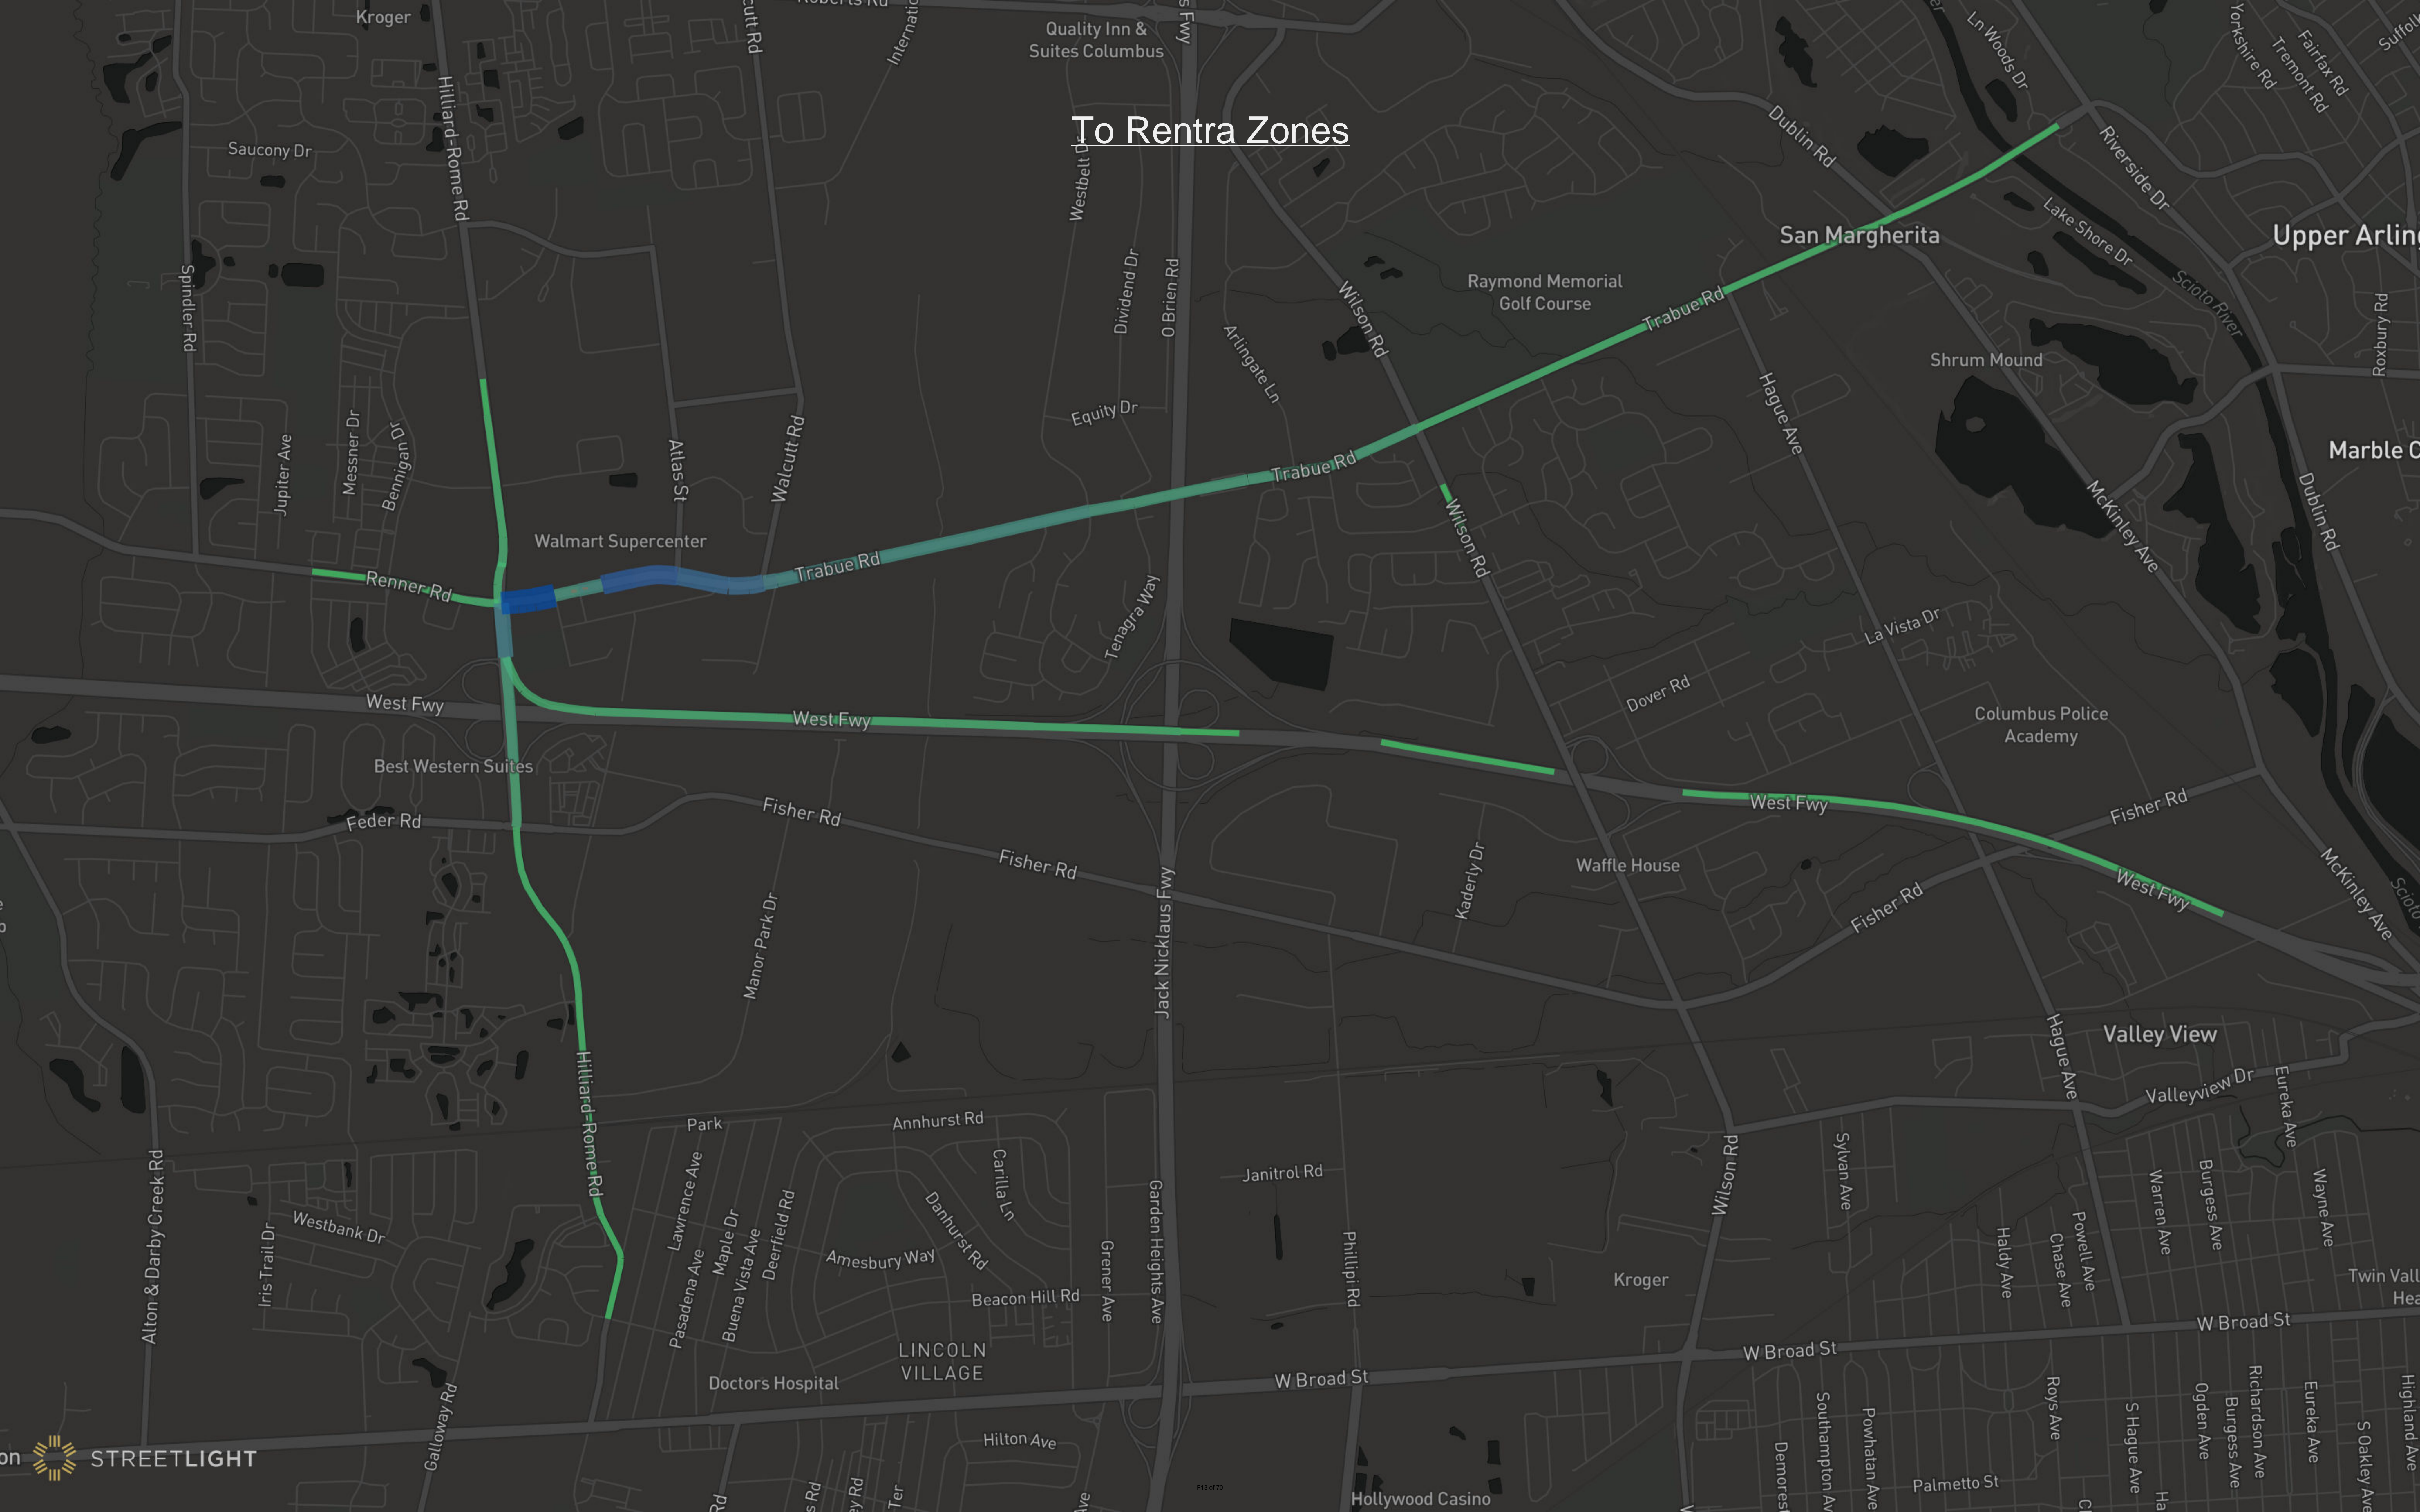

Appendix F

Origin-Destination Data

Top Routes: All Vehicles

From All Zones

To Alton & Darby Zone

Hilliard From Alton & Darby Zone

To Spindler Zones

From Spindler Zones

To Tanglewood Park/Bloomington Zones

From Tanglewood Park/Bloomington Zones

To Hilliard Rome Zones

From Hilliard Rome Zones

To Rentra Zones

From Rentra Zones

To Walcutt Zones

From Walcutt Zones

To Westbelt/Trabue Woods Zones

From Westbelt/Trabue Woods Zones

To Wilson Zones

From Wilson Zones

To Mapleway/Hague Zones

From Mapleway/Hague Zones

To Trabue & McKinley Zones

From Trabue & McKinley Zones

From 5th Zones

To Fisher Zones

From Fisher Zones

To Granview Zones

From Granview Zones

Top Routes: Trucks Only

To All Zones

From All Zones