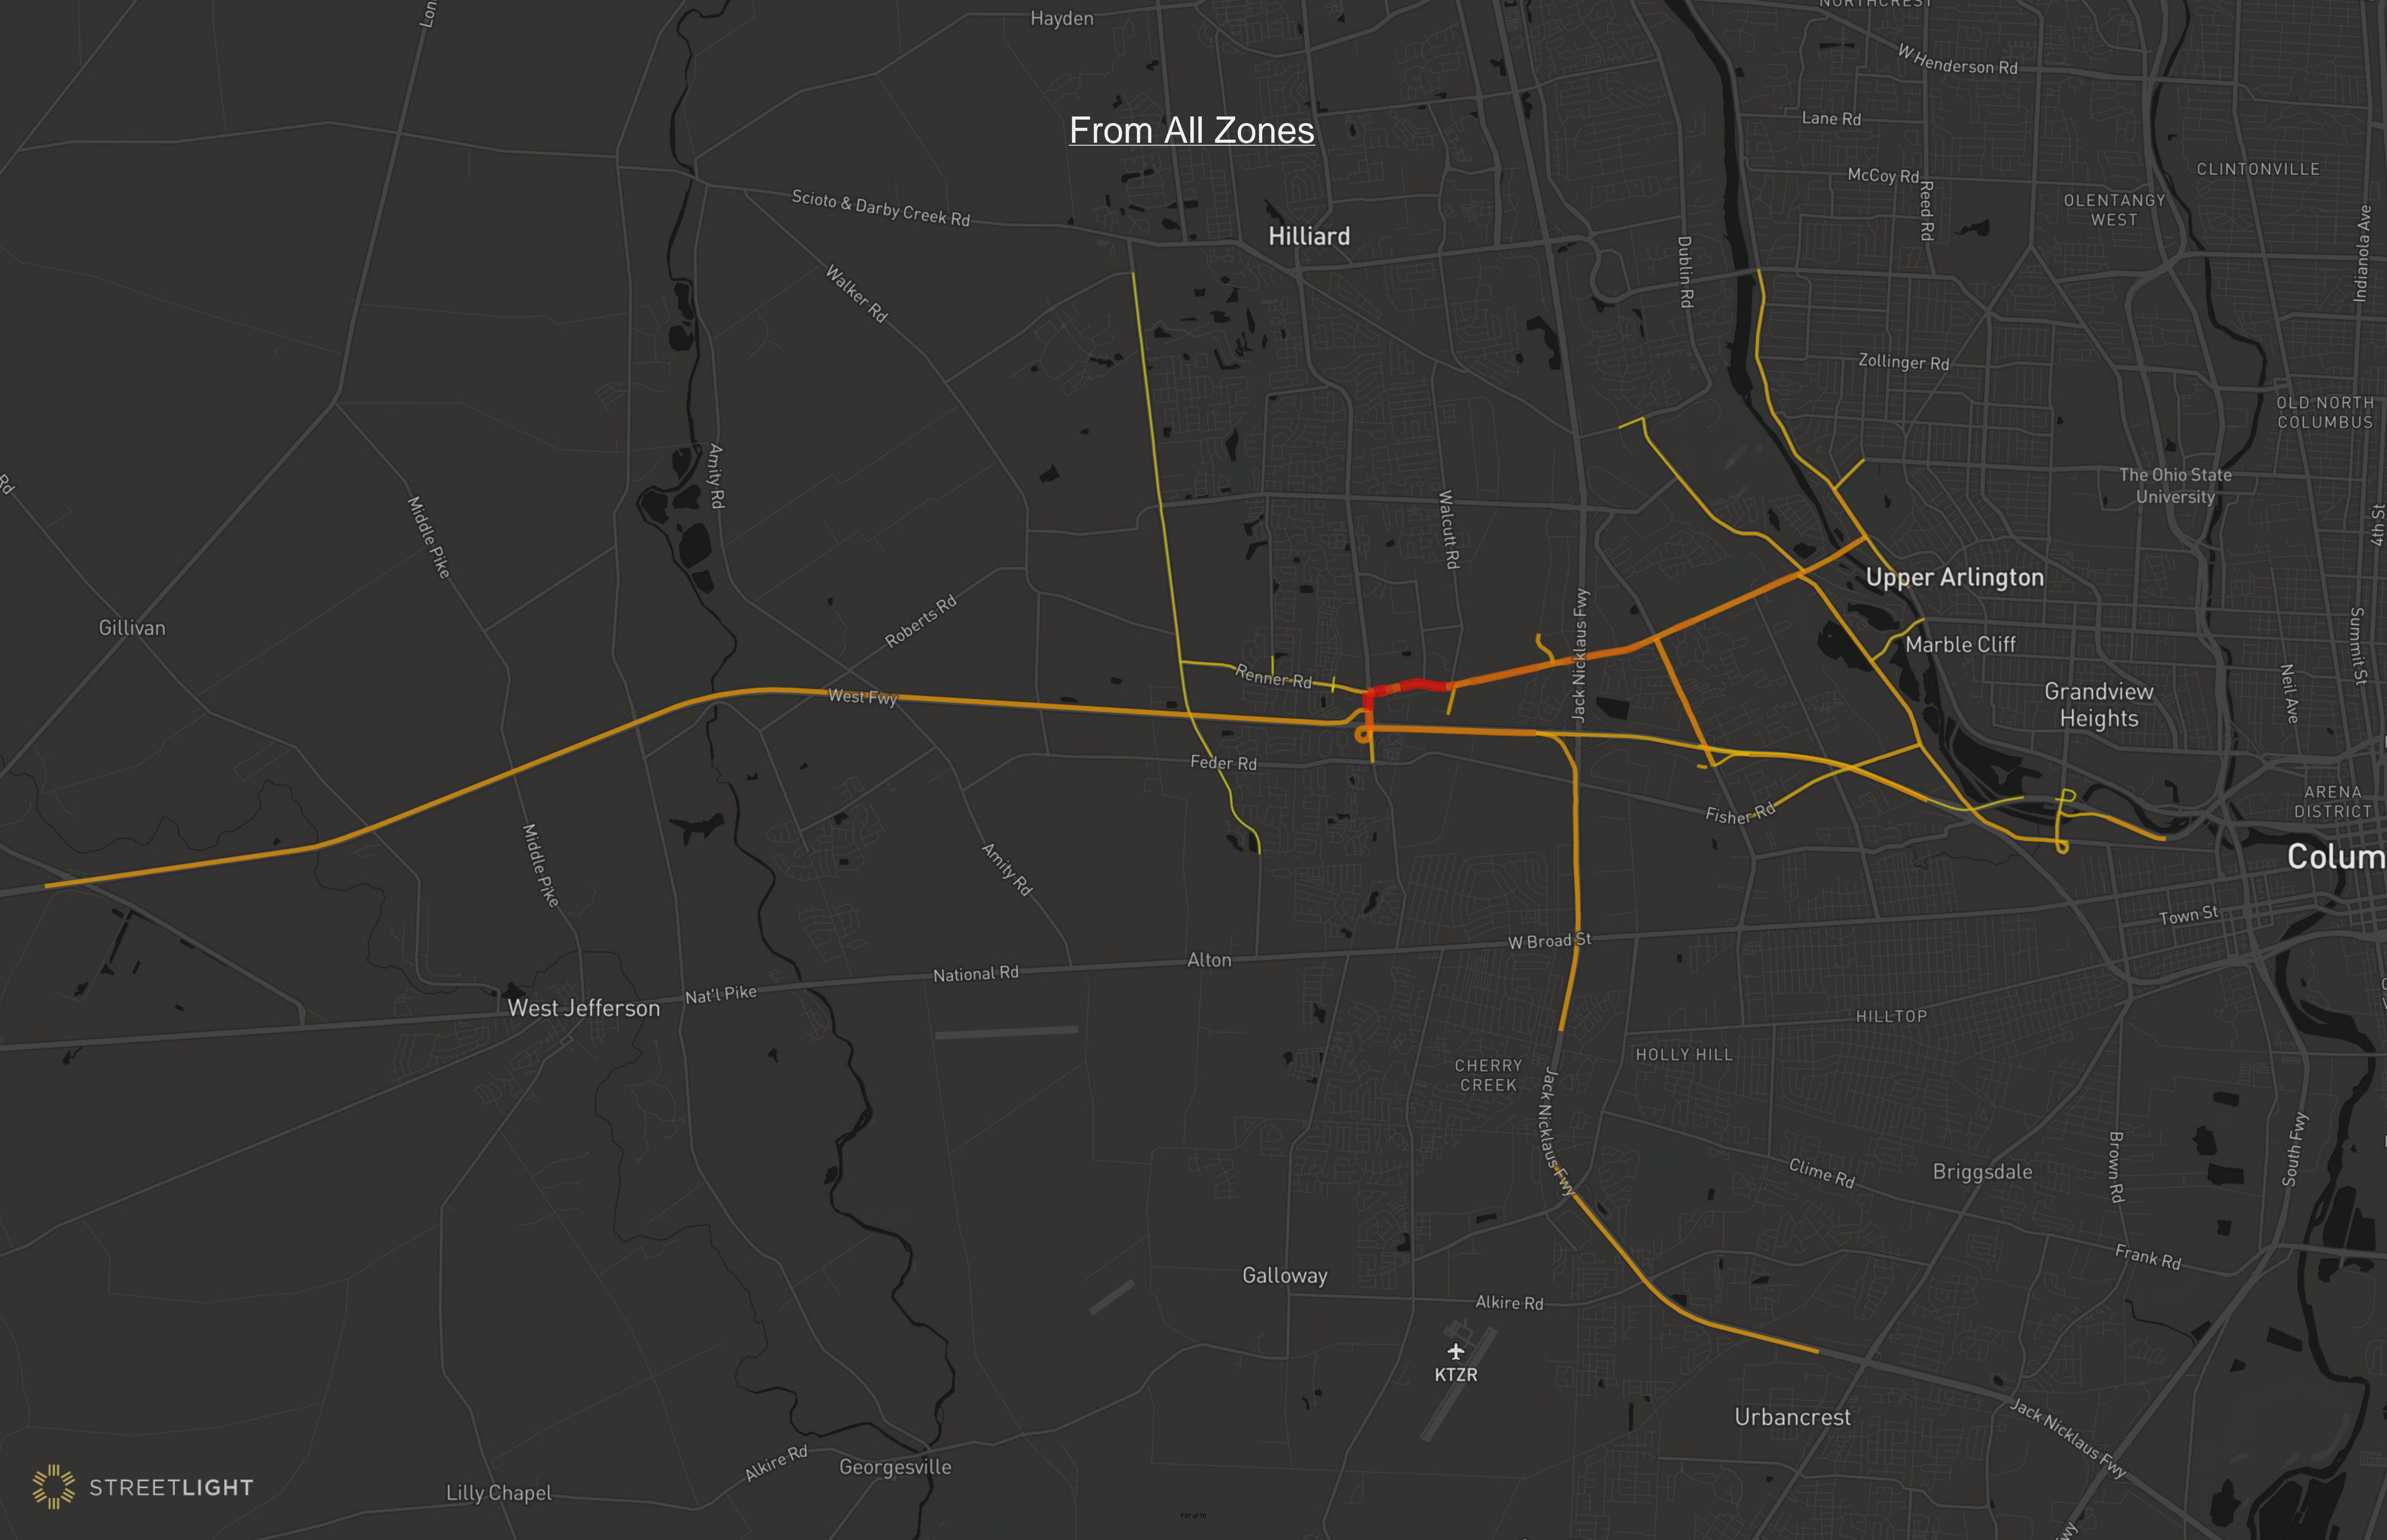

Appendix F

Origin-Destination Data

Top Routes: All Vehicles

From All Zones

To Alton & Darby Zone

Hilliard From Alton & Darby Zone

To Spindler Zones

From Spindler Zones

From 5th Zones

To Fisher Zones

From Fisher Zones

To Granview Zones

From Granview Zones

Top Routes: Trucks Only

To All Zones

From All Zones

To Alton & Darby Zone

Hilliard From Alton & Darby Zone

To Spindler Zones

From Spindler Zones

To Tanglewood Park/Bloomington Zones

From Tanglewood Park/Bloomington Zones

To Hilliard Rome Zones

From Hilliard Rome Zones

To Rentra Zones

From Rentra Zones

To Walcutt Zones

From Walcutt Zones

To Westbelt/Trabue Woods Zones

From Westbelt/Trabue Woods Zones

To Wilson Zones

From Wilson Zones