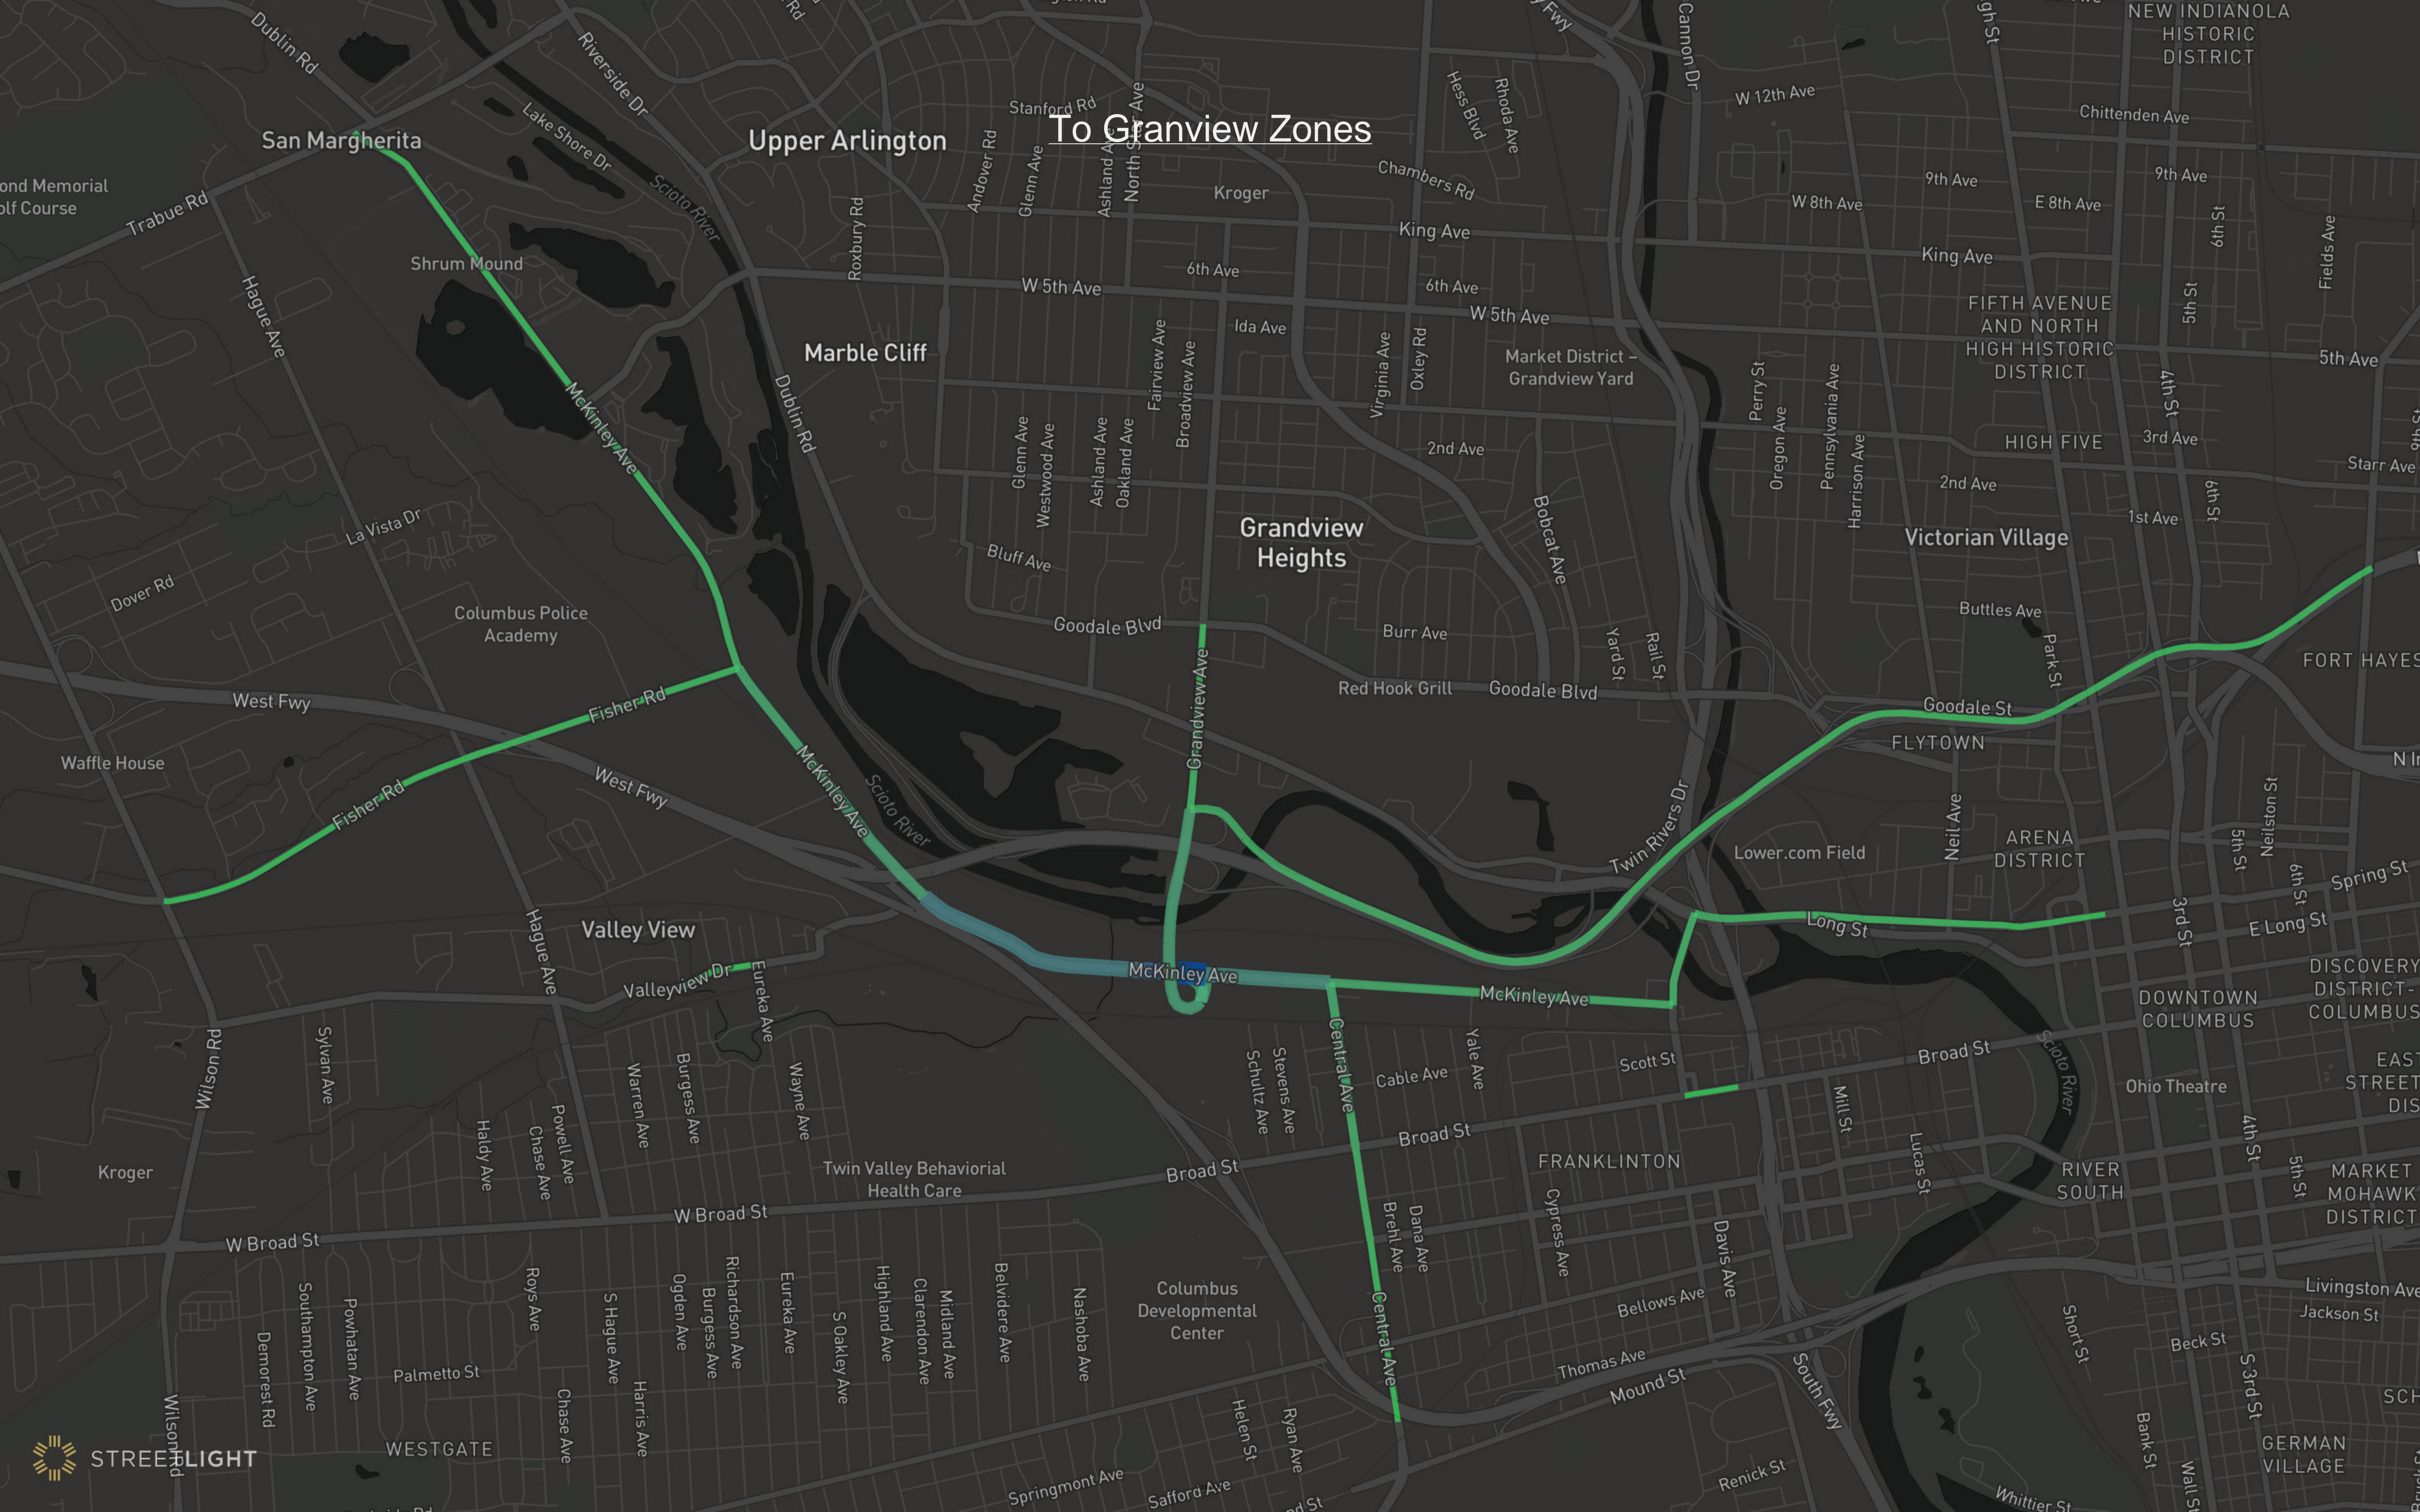

From 5th Zones

To Fisher Zones

From Fisher Zones

To Granview Zones

From Granview Zones

Top Routes: Trucks Only

To All Zones

From All Zones

To Alton & Darby Zone

Hilliard From Alton & Darby Zone

To Spindler Zones

From Spindler Zones

To Tanglewood Park/Bloomington Zones

From Tanglewood Park/Bloomington Zones

To Hilliard Rome Zones

From Hilliard Rome Zones

To Rentra Zones

From Rentra Zones

To Walcutt Zones

From Walcutt Zones

To Westbelt/Trabue Woods Zones

From Westbelt/Trabue Woods Zones

To Wilson Zones

From Wilson Zones