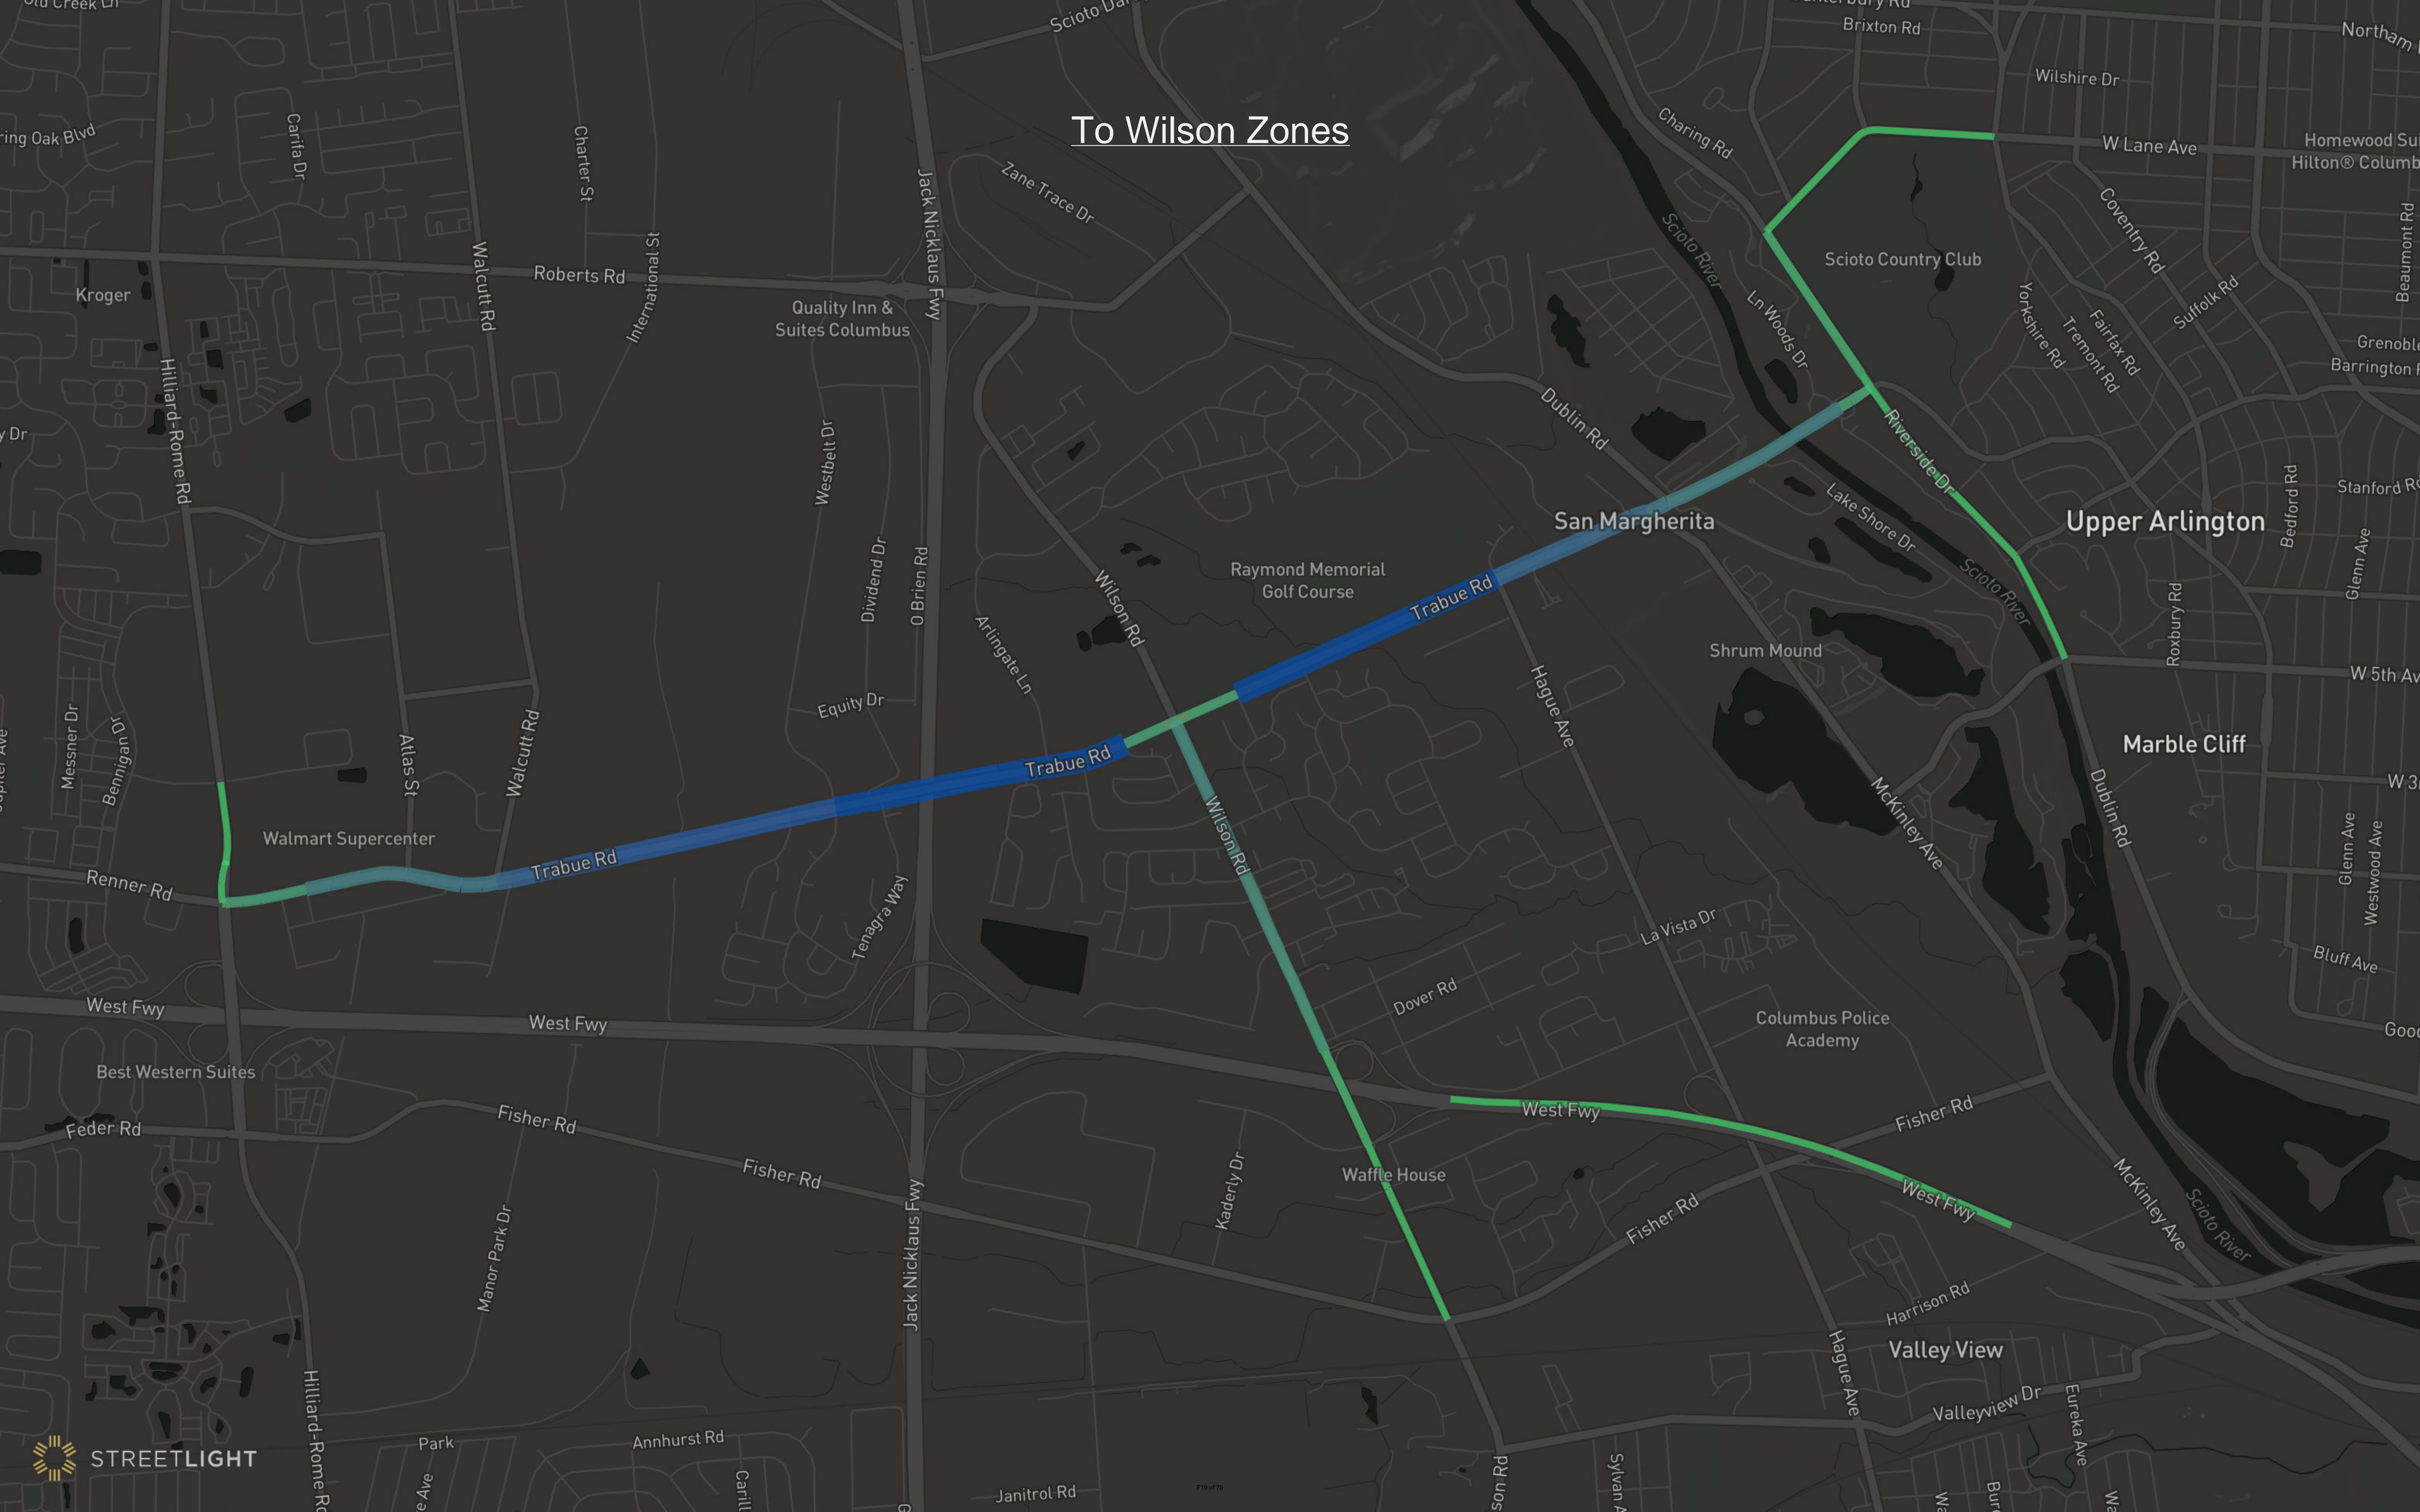

Appendix F

Origin-Destination Data

Top Routes: All Vehicles

From All Zones

To Alton & Darby Zone

Hilliard From Alton & Darby Zone

To Spindler Zones

From Spindler Zones

To Tanglewood Park/Bloomington Zones

From Tanglewood Park/Bloomington Zones

To Hilliard Rome Zones

From Hilliard Rome Zones

To Rentra Zones

From Rentra Zones

To Walcutt Zones

From Walcutt Zones

To Westbelt/Trabue Woods Zones

From Westbelt/Trabue Woods Zones

To Wilson Zones

From Wilson Zones

To Mapleway/Hague Zones

From Mapleway/Hague Zones

To Trabue & McKinley Zones

From Trabue & McKinley Zones

From 5th Zones

To Fisher Zones

From Fisher Zones

To Granview Zones

From Granview Zones

Top Routes: Trucks Only

To All Zones

From All Zones