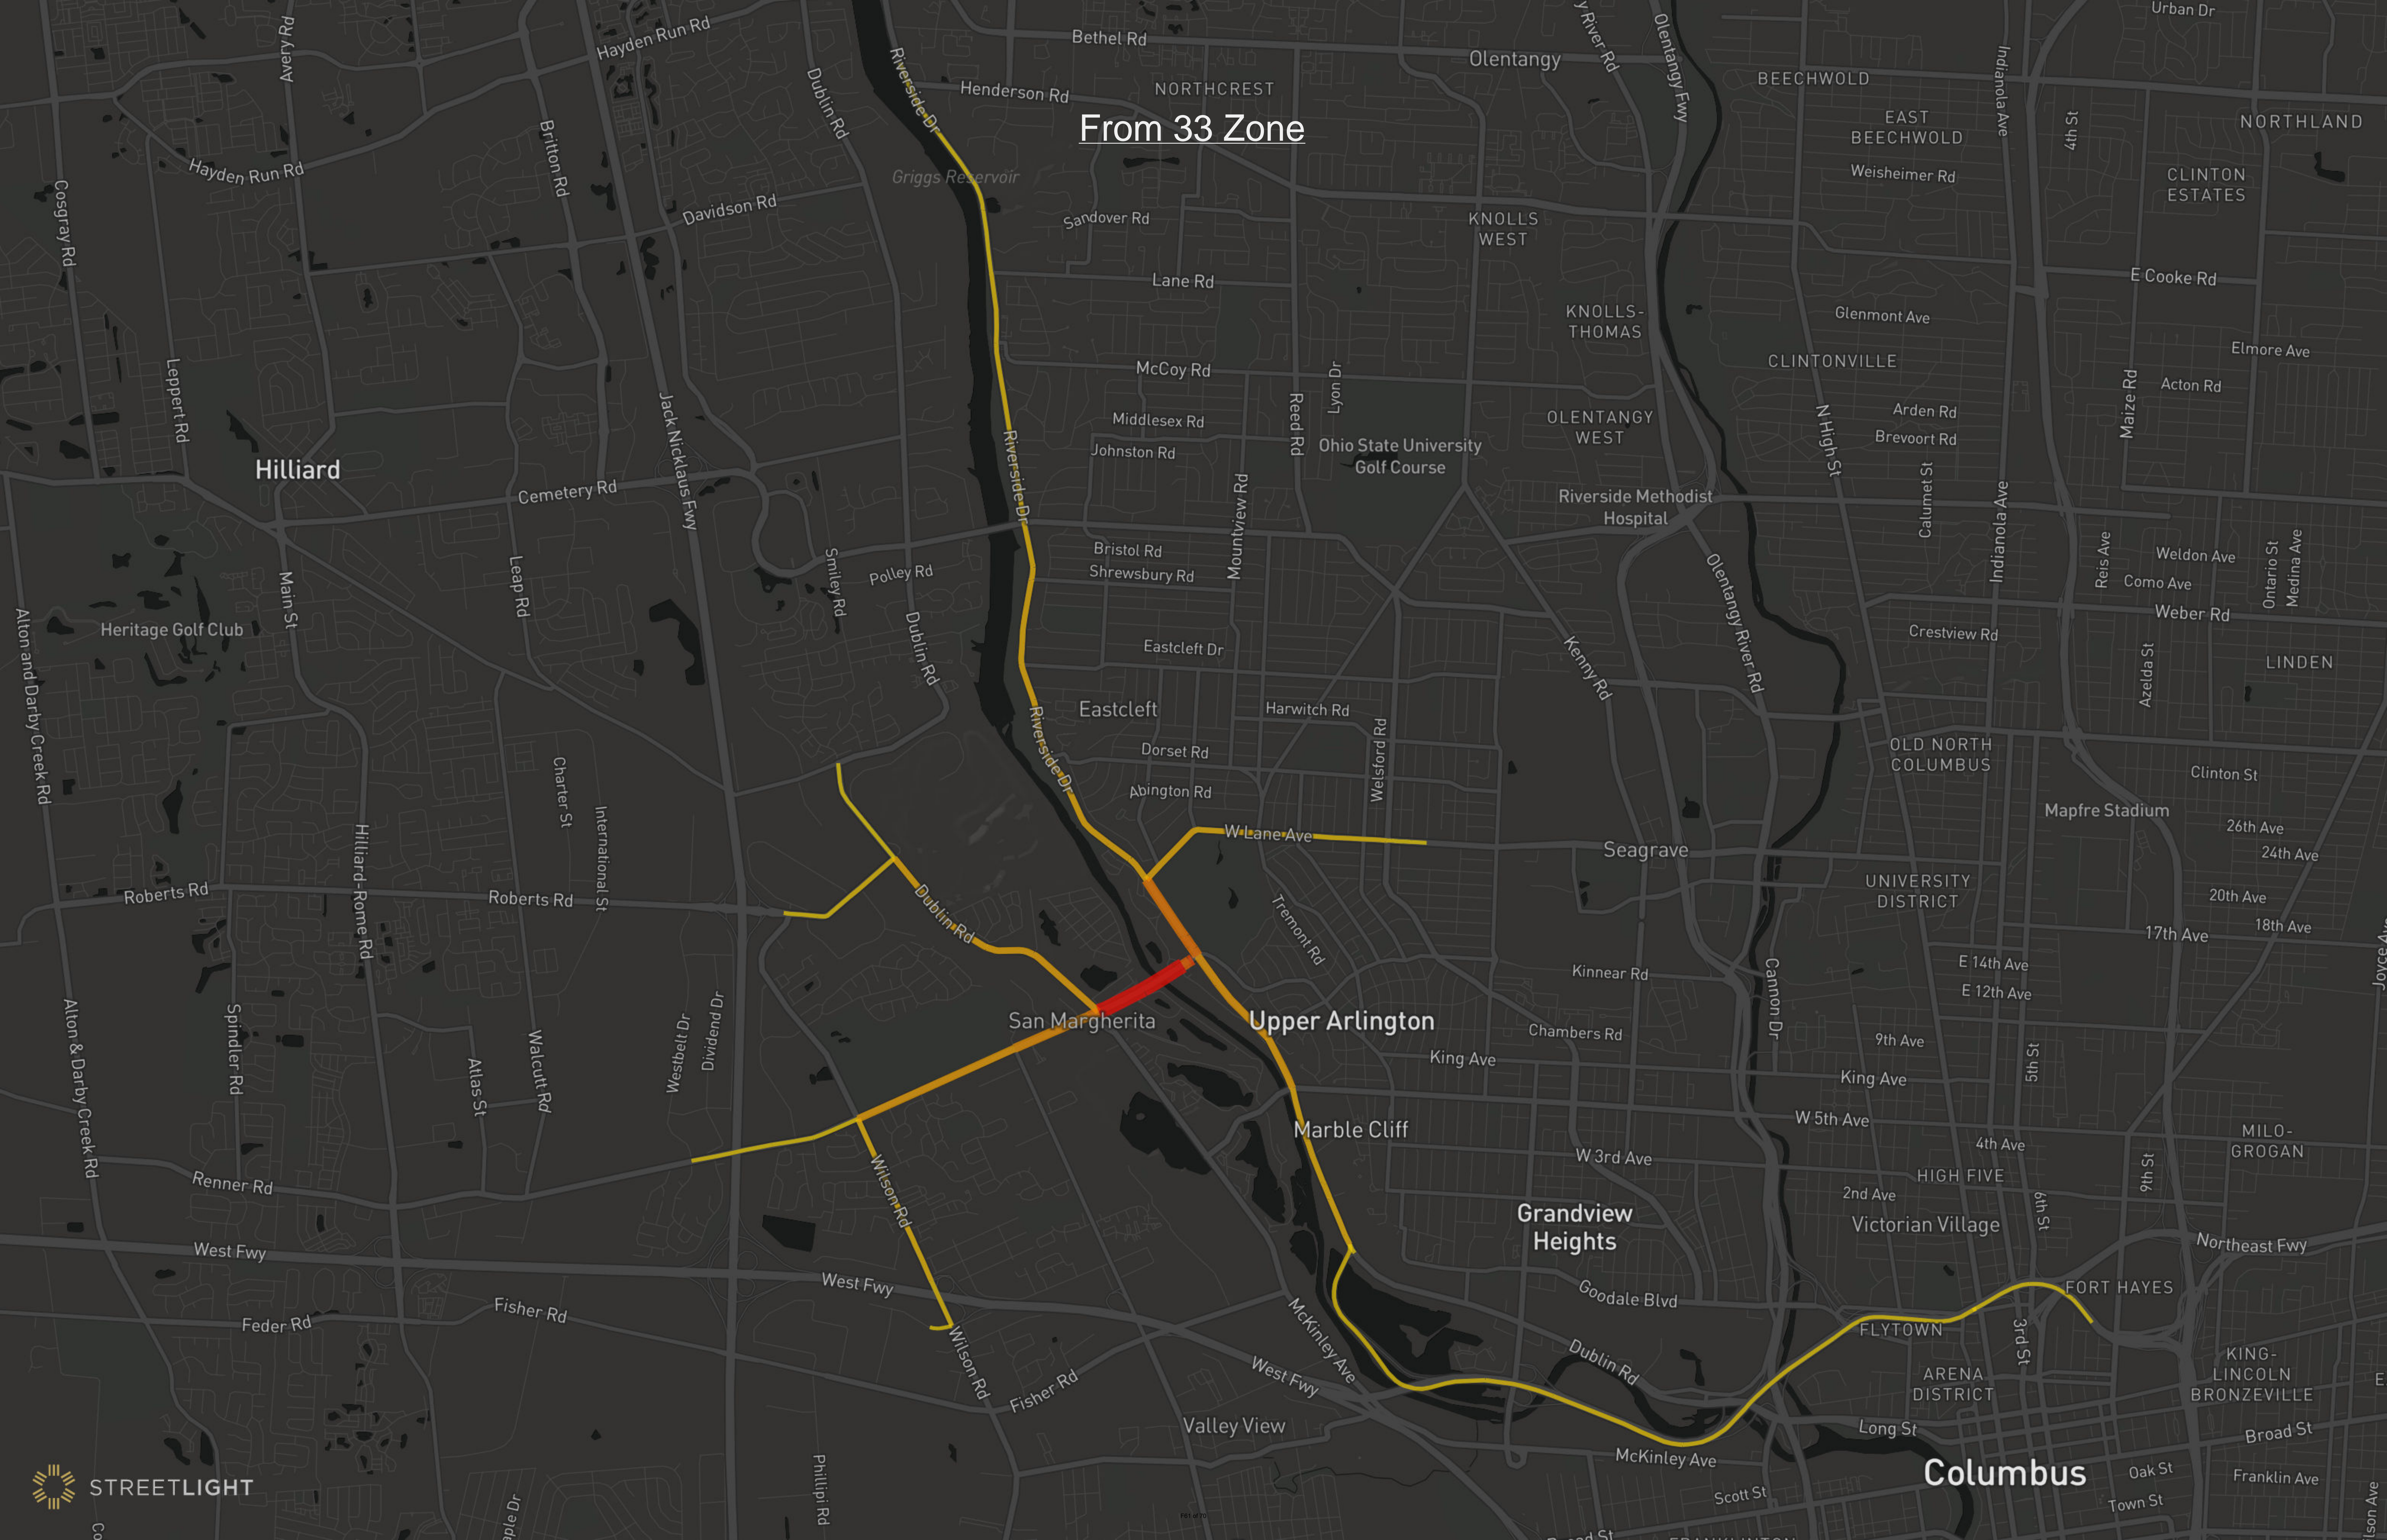

From 5th Zones

To Fisher Zones

From Fisher Zones

To Granview Zones

From Granview Zones

Top Routes: Trucks Only

To All Zones

From All Zones

To Rentra Zones

From Rentra Zones

To Walcutt Zones

From Walcutt Zones

To Westbelt/Trabue Woods Zones

From Westbelt/Trabue Woods Zones

To Wilson Zones

From Wilson Zones

To Mapleway/Hague Zones

From Mapleway/Hague Zones

To Trabue & McKinley Zones

From Trabue & McKinley Zones

To Dublin Zones

From Dublin Zones

To 33 Zone

From 33 Zone

To 5th Zones

From 5th Zones

San Margherita

Upper Arlington

Marble Cliff

Grandview Heights

Valley View

To Fisher Zones