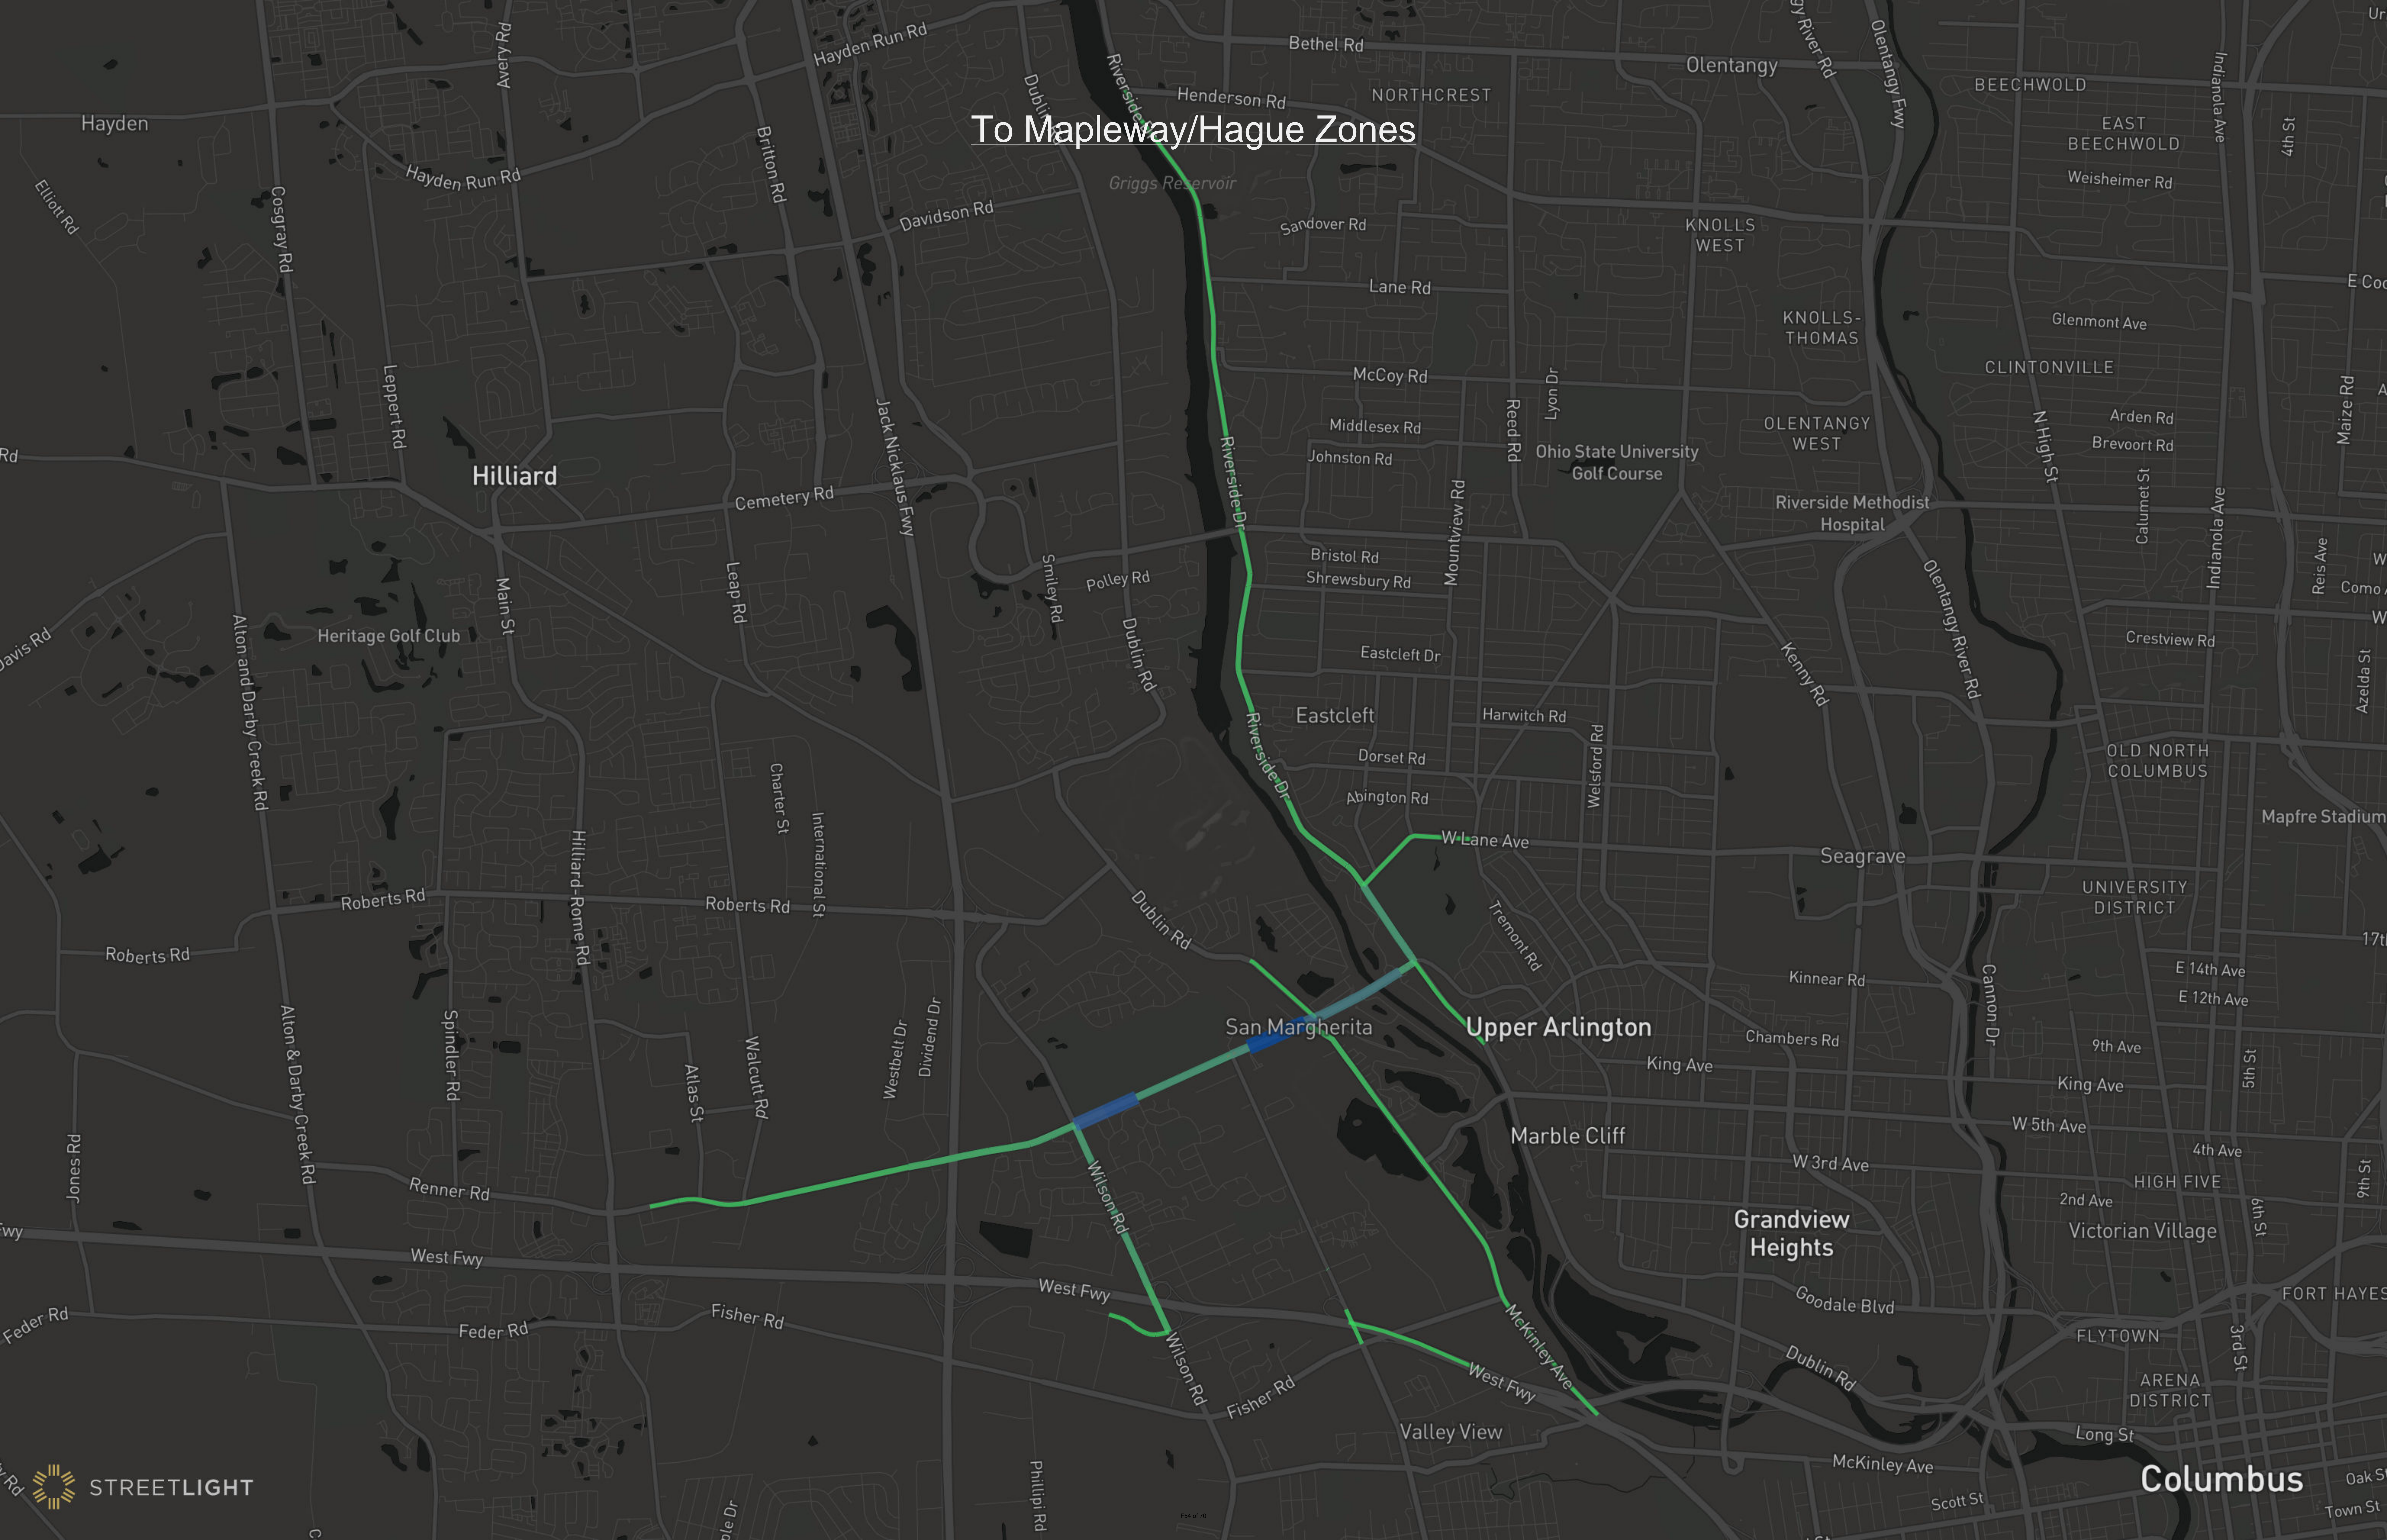

To Mapleway/Hague Zones