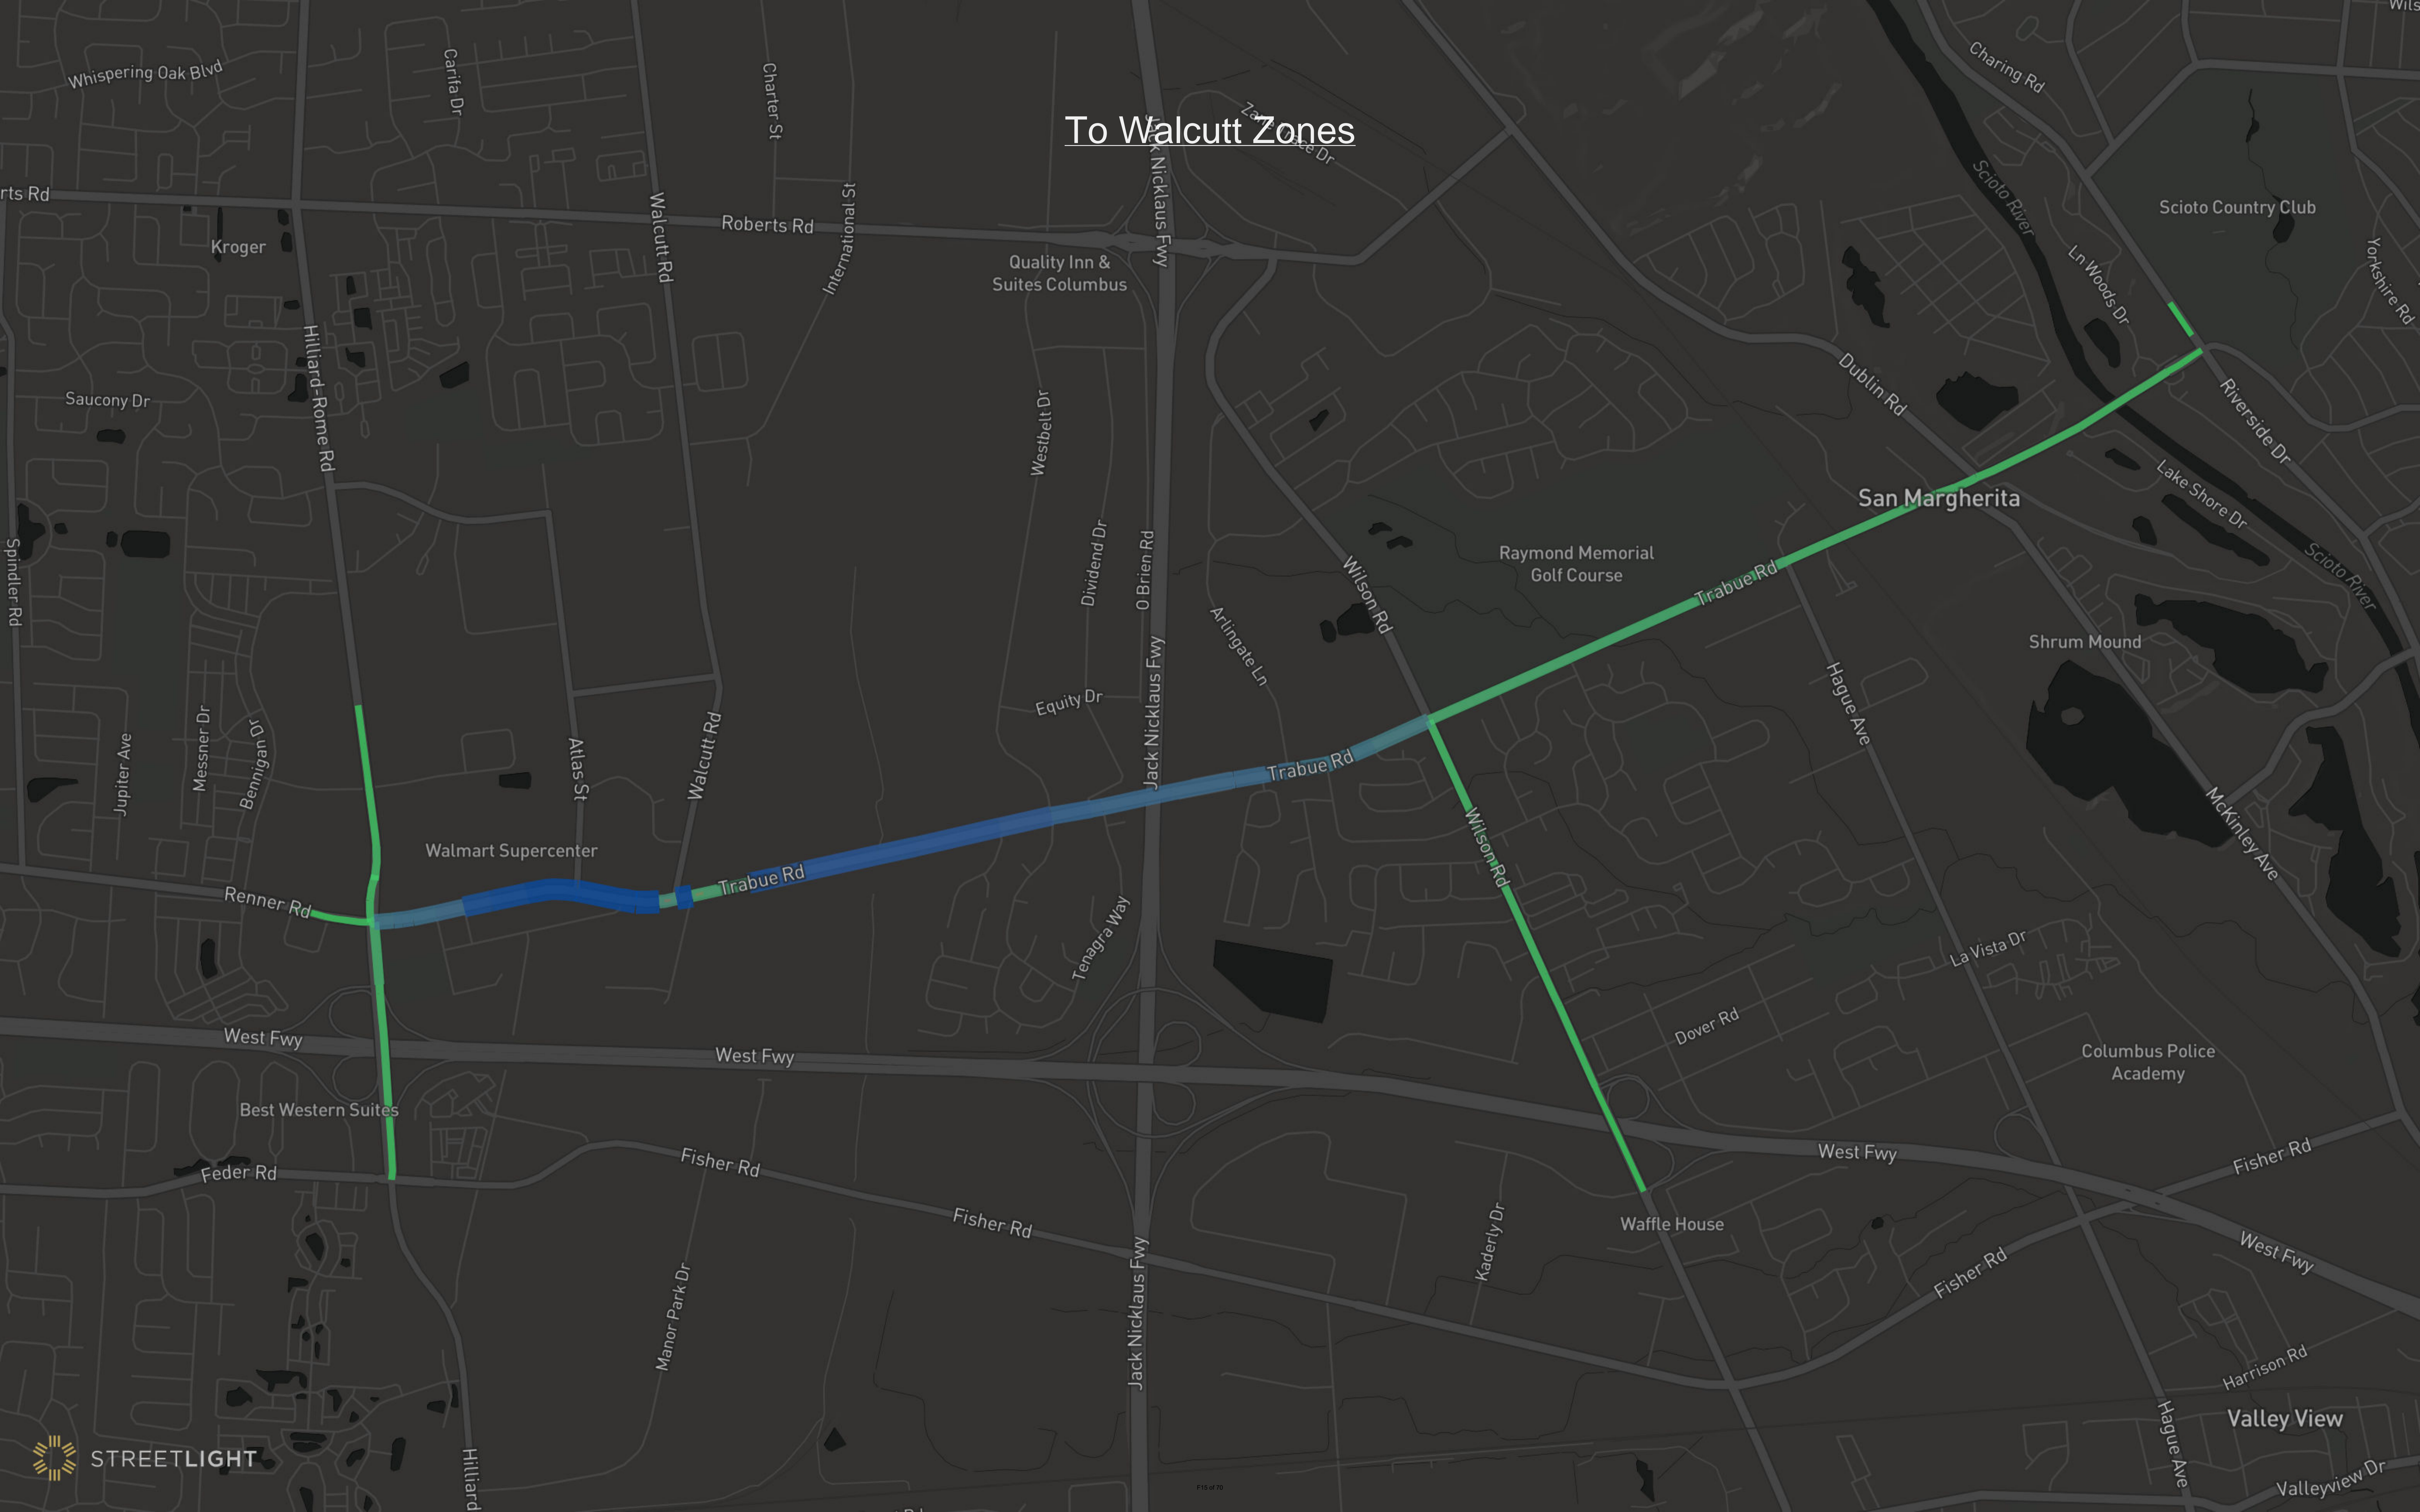

Appendix F

Origin-Destination Data

Top Routes: All Vehicles

From All Zones

To Alton & Darby Zone

Hilliard From Alton & Darby Zone

To Spindler Zones

From Spindler Zones

To Tanglewood Park/Bloomington Zones

From Tanglewood Park/Bloomington Zones

To Hilliard Rome Zones

From Hilliard Rome Zones

To Rentra Zones

From Rentra Zones

To Walcutt Zones

From Walcutt Zones

To Westbelt/Trabue Woods Zones

From Westbelt/Trabue Woods Zones

To Wilson Zones

From Wilson Zones

To Mapleway/Hague Zones

From Mapleway/Hague Zones

To Trabue & McKinley Zones

From Trabue & McKinley Zones

From 5th Zones

To Fisher Zones

From Fisher Zones

To Granview Zones

From Granview Zones

Top Routes: Trucks Only

To All Zones

From All Zones