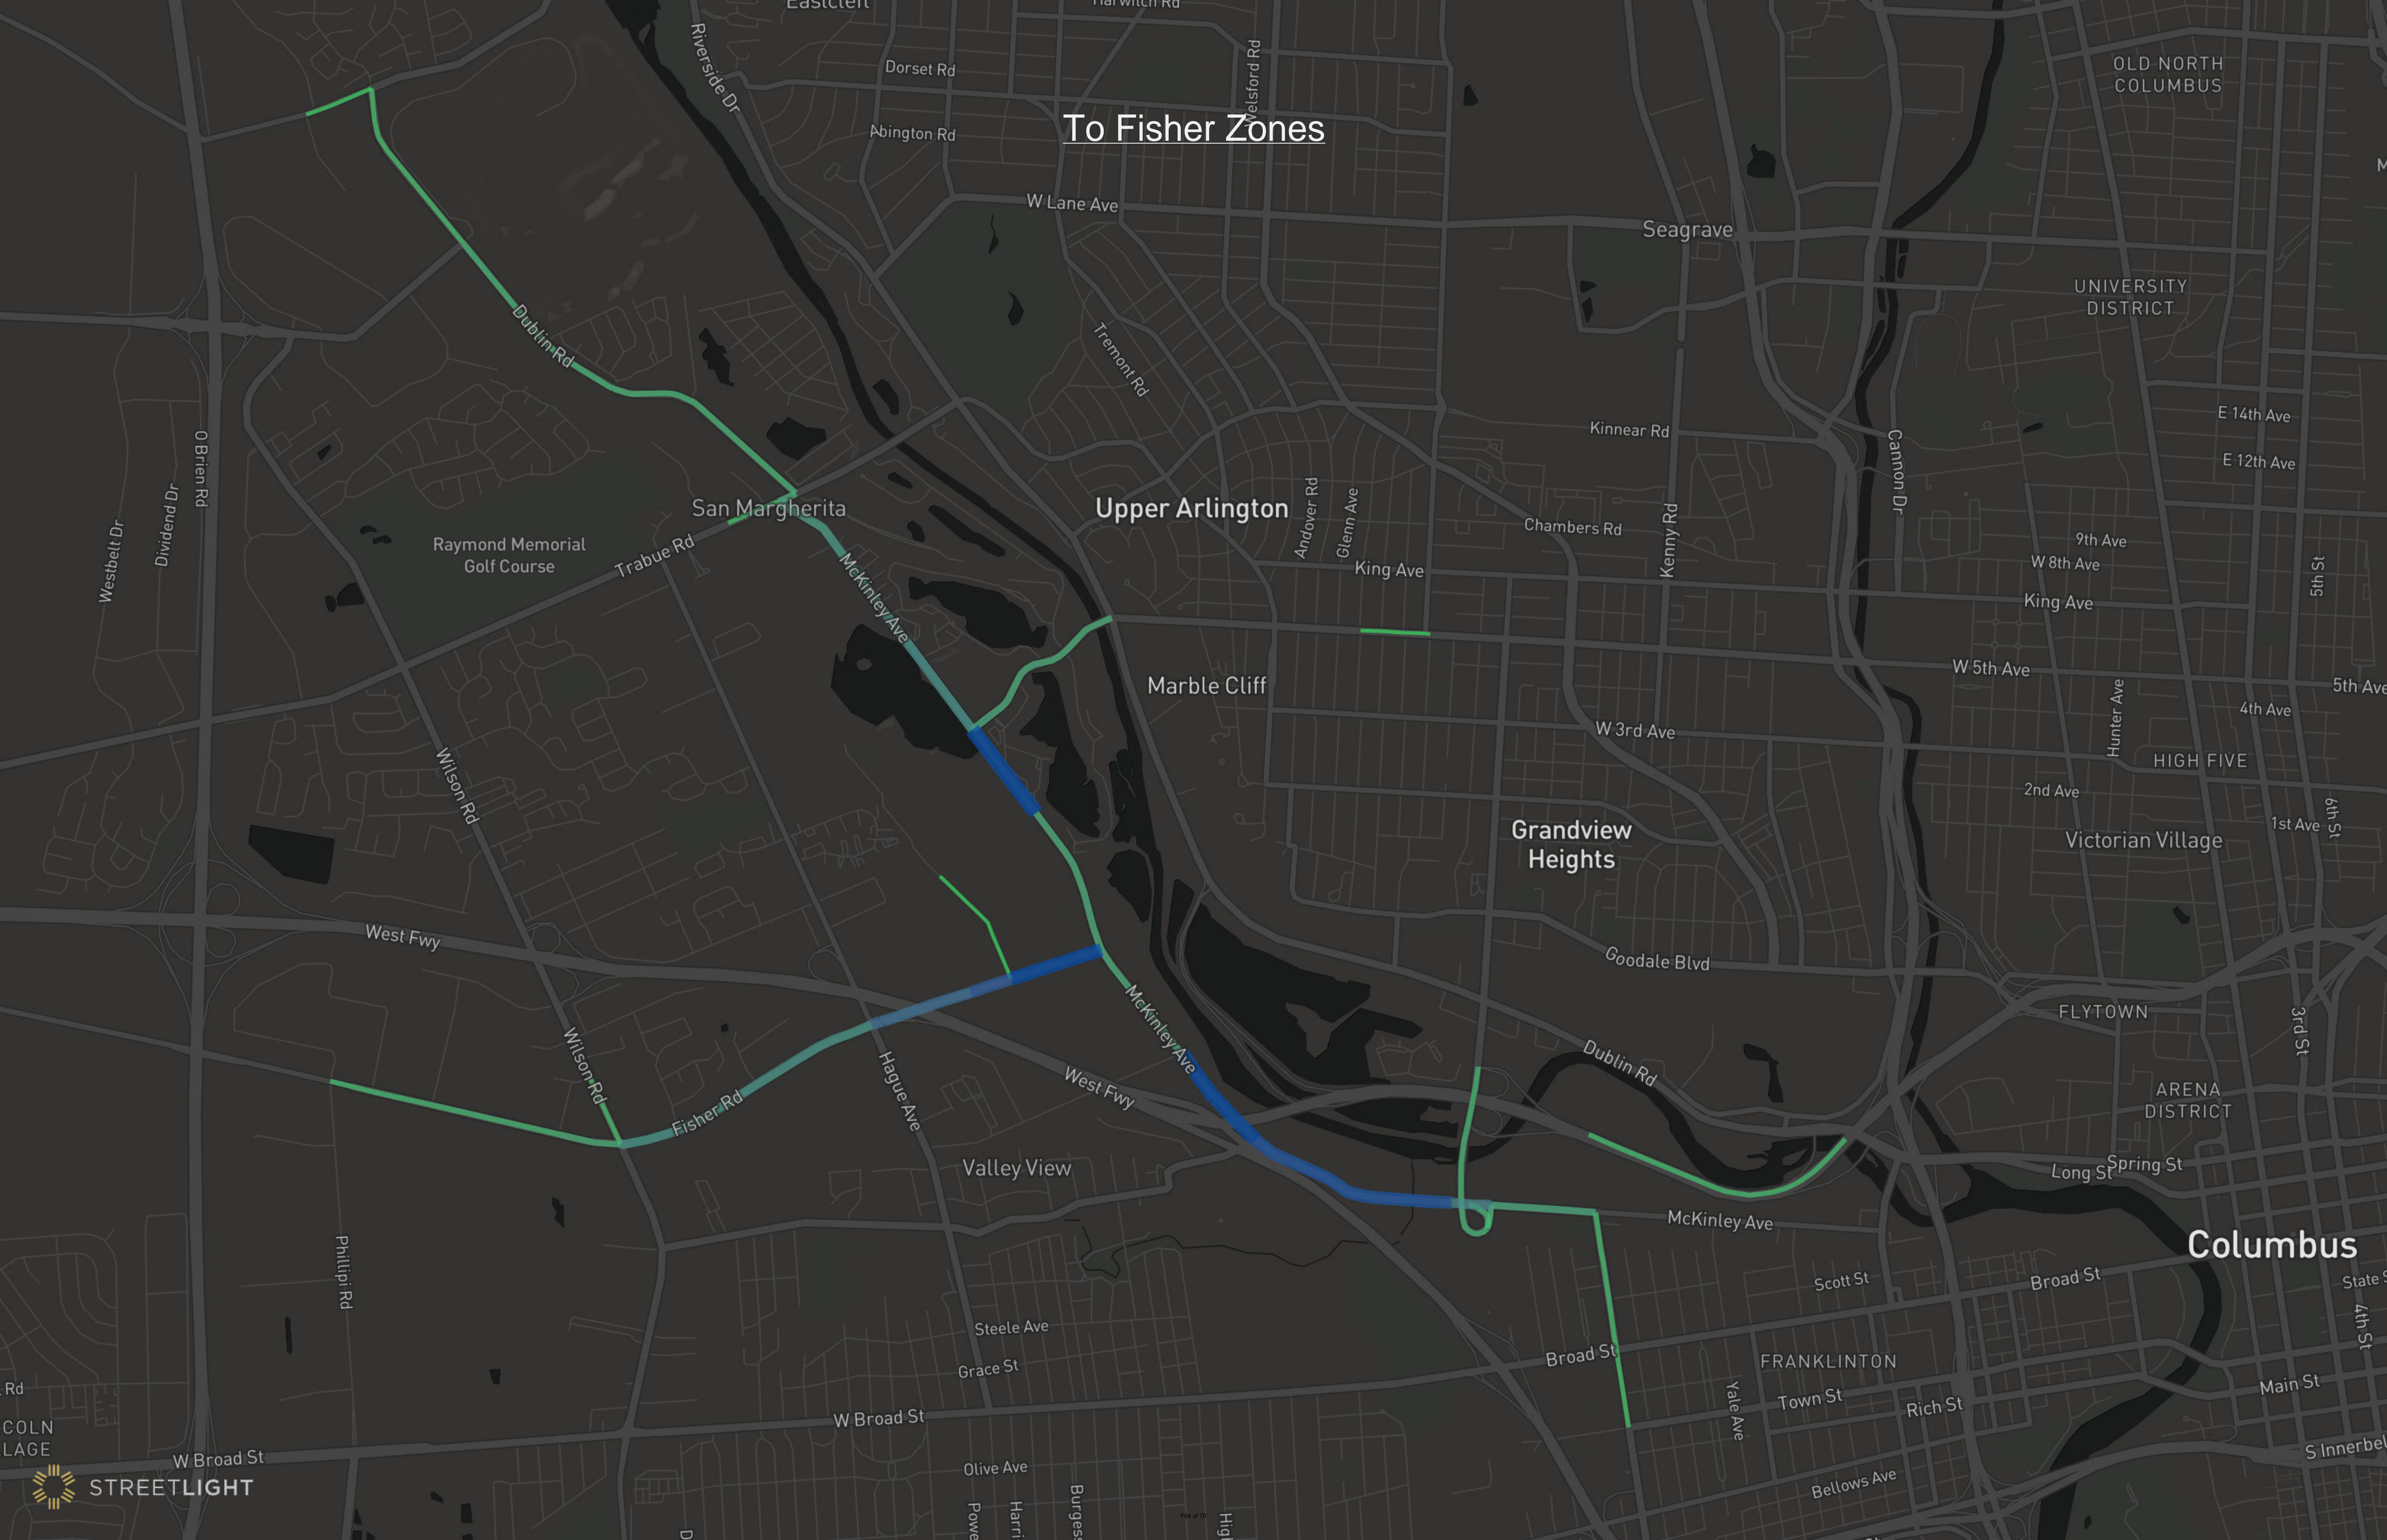

From 5th Zones

To Fisher Zones

From Fisher Zones

To Granview Zones

From Granview Zones

Top Routes: Trucks Only

To All Zones

From All Zones

To Rentra Zones

From Rentra Zones

To Walcutt Zones

From Walcutt Zones

To Westbelt/Trabue Woods Zones

From Westbelt/Trabue Woods Zones

To Wilson Zones

From Wilson Zones

To 5th Zones

From 5th Zones

San Margherita

Upper Arlington

Marble Cliff

Grandview Heights

Valley View

To Fisher Zones

From Fisher Zones

To Granview Zone

Census Block Top Routes

To All Census Block Zones Dublin

From All Census Block Zones