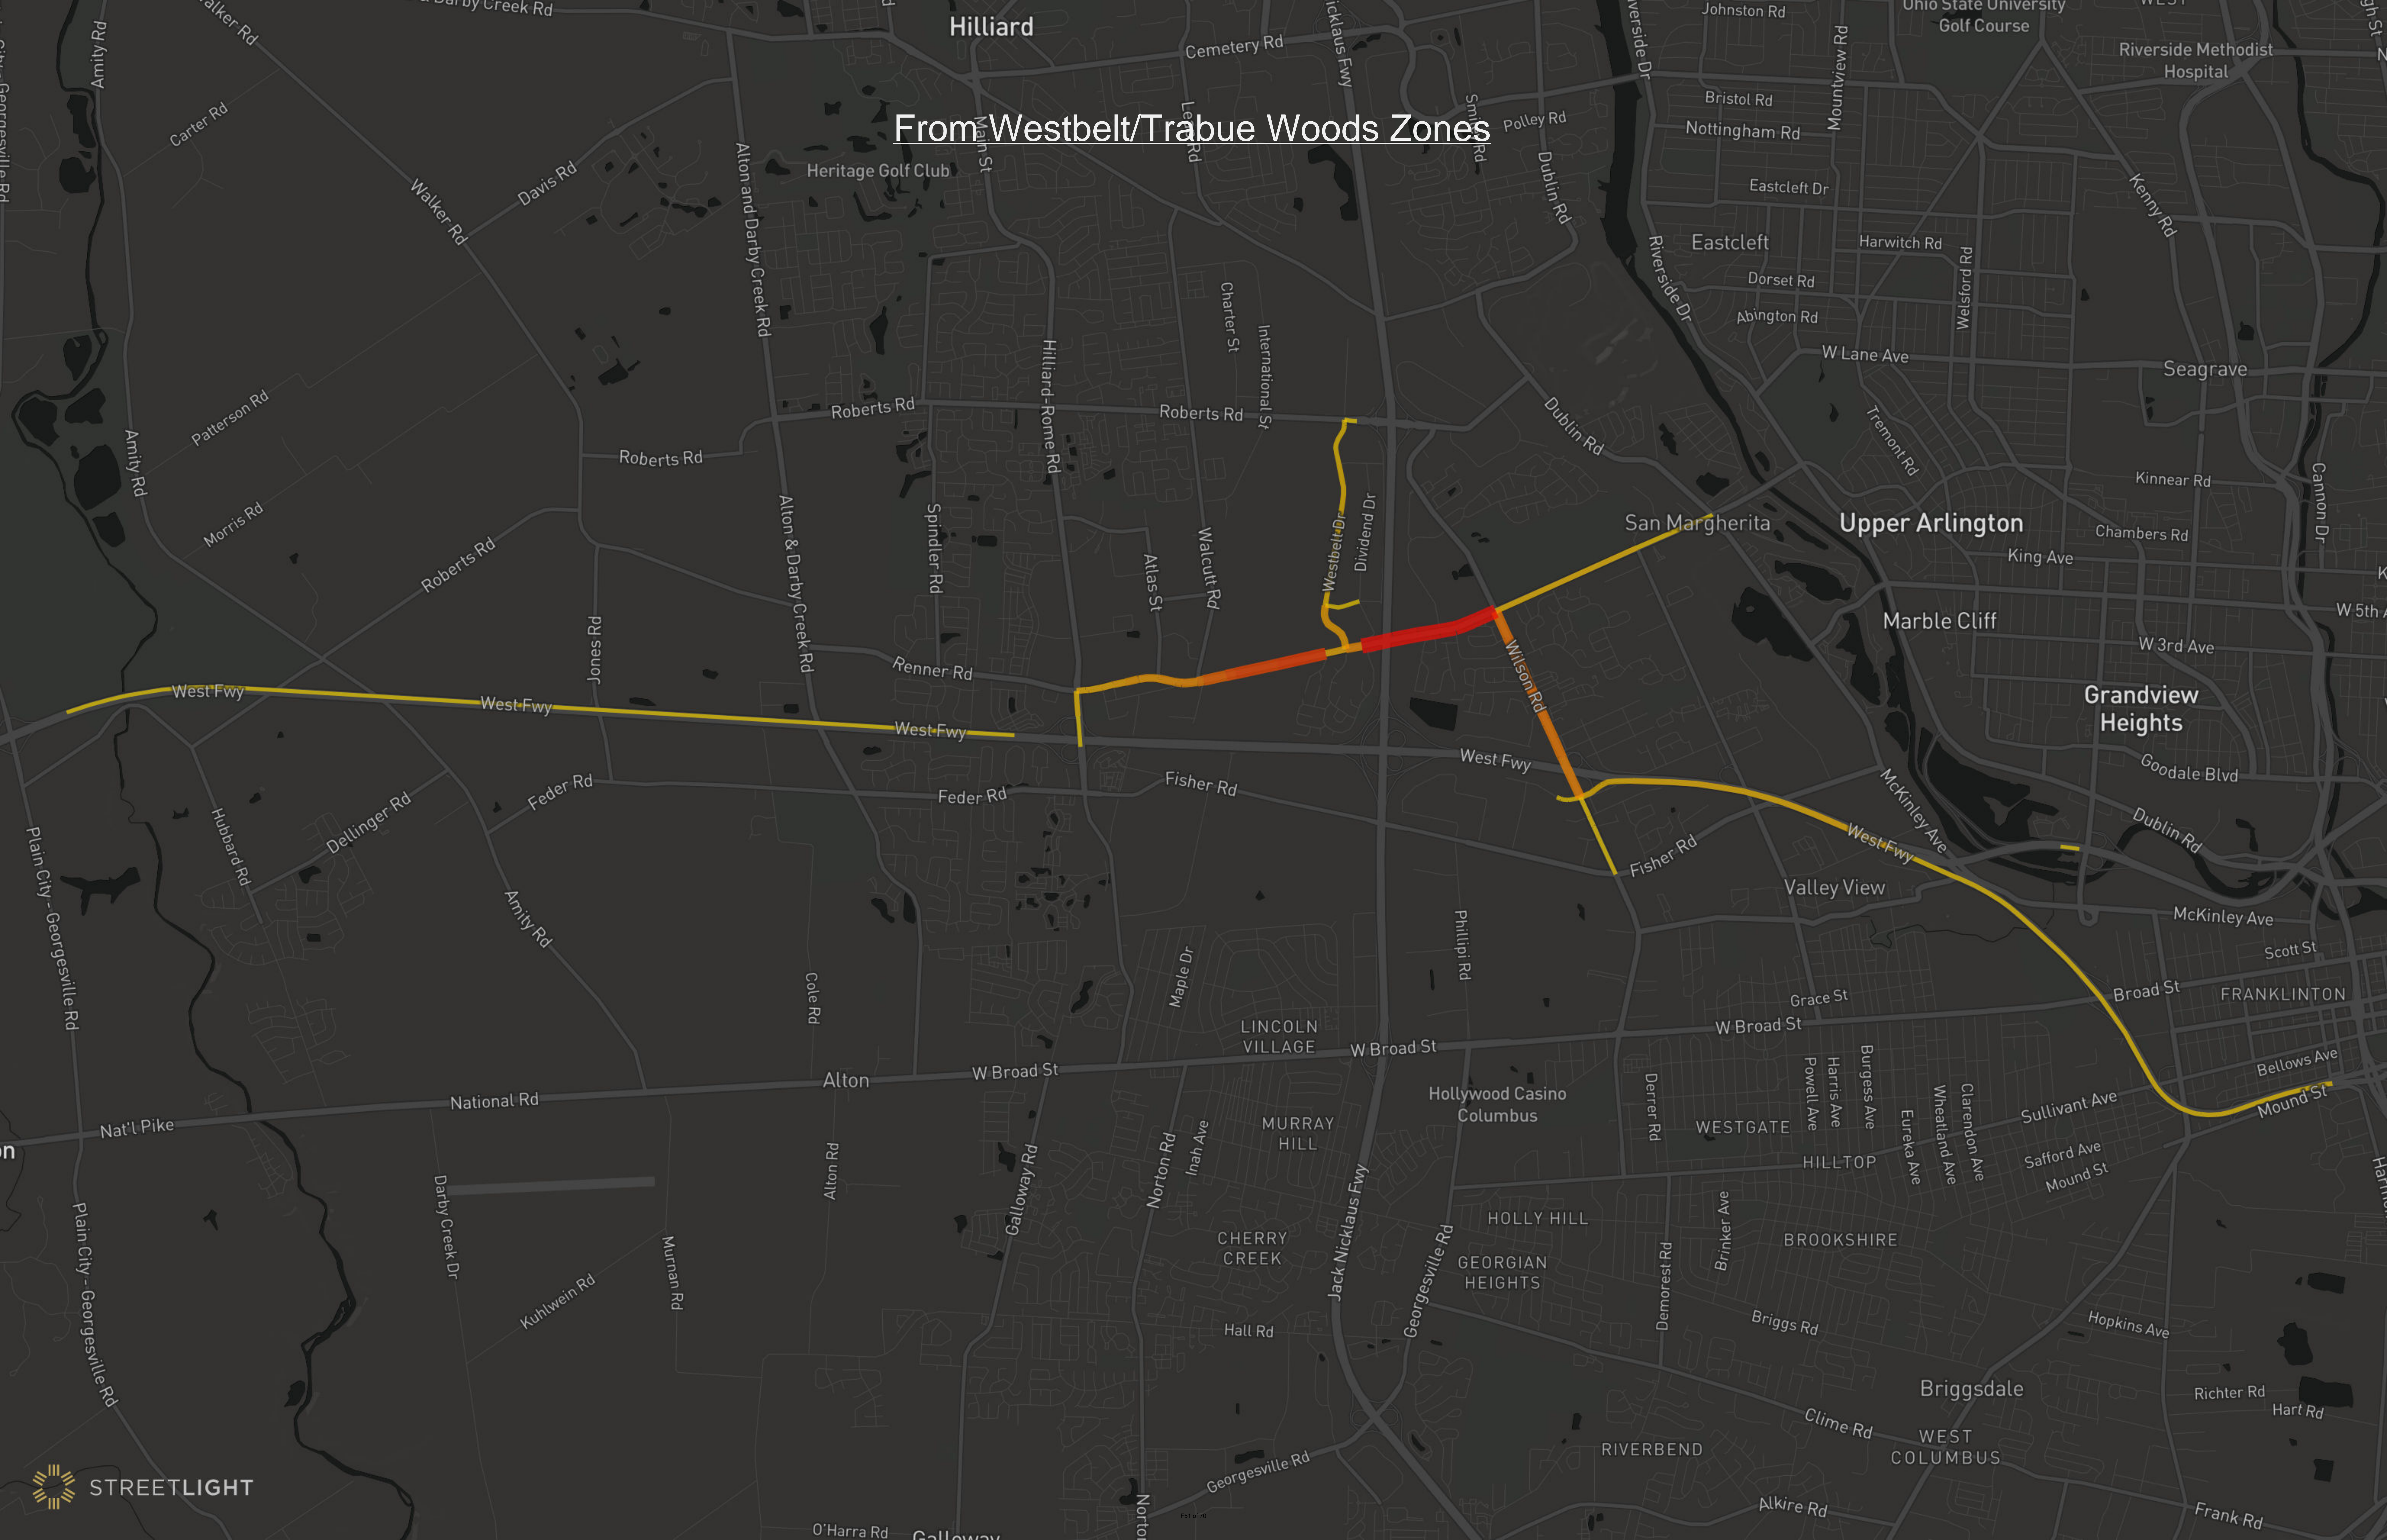

Appendix F

Origin-Destination Data

Top Routes: All Vehicles

From All Zones

To Alton & Darby Zone

Hilliard From Alton & Darby Zone

To Spindler Zones

From Spindler Zones

From 5th Zones

To Fisher Zones

From Fisher Zones

To Granview Zones

From Granview Zones

Top Routes: Trucks Only

To All Zones

From All Zones

To Rentra Zones

From Rentra Zones

To Walcutt Zones

From Walcutt Zones

To Westbelt/Trabue Woods Zones

From Westbelt/Trabue Woods Zones

To Wilson Zones

From Wilson Zones

To 5th Zones

From 5th Zones

San Margherita

Upper Arlington

Marble Cliff

Grandview Heights

Valley View

To Fisher Zones