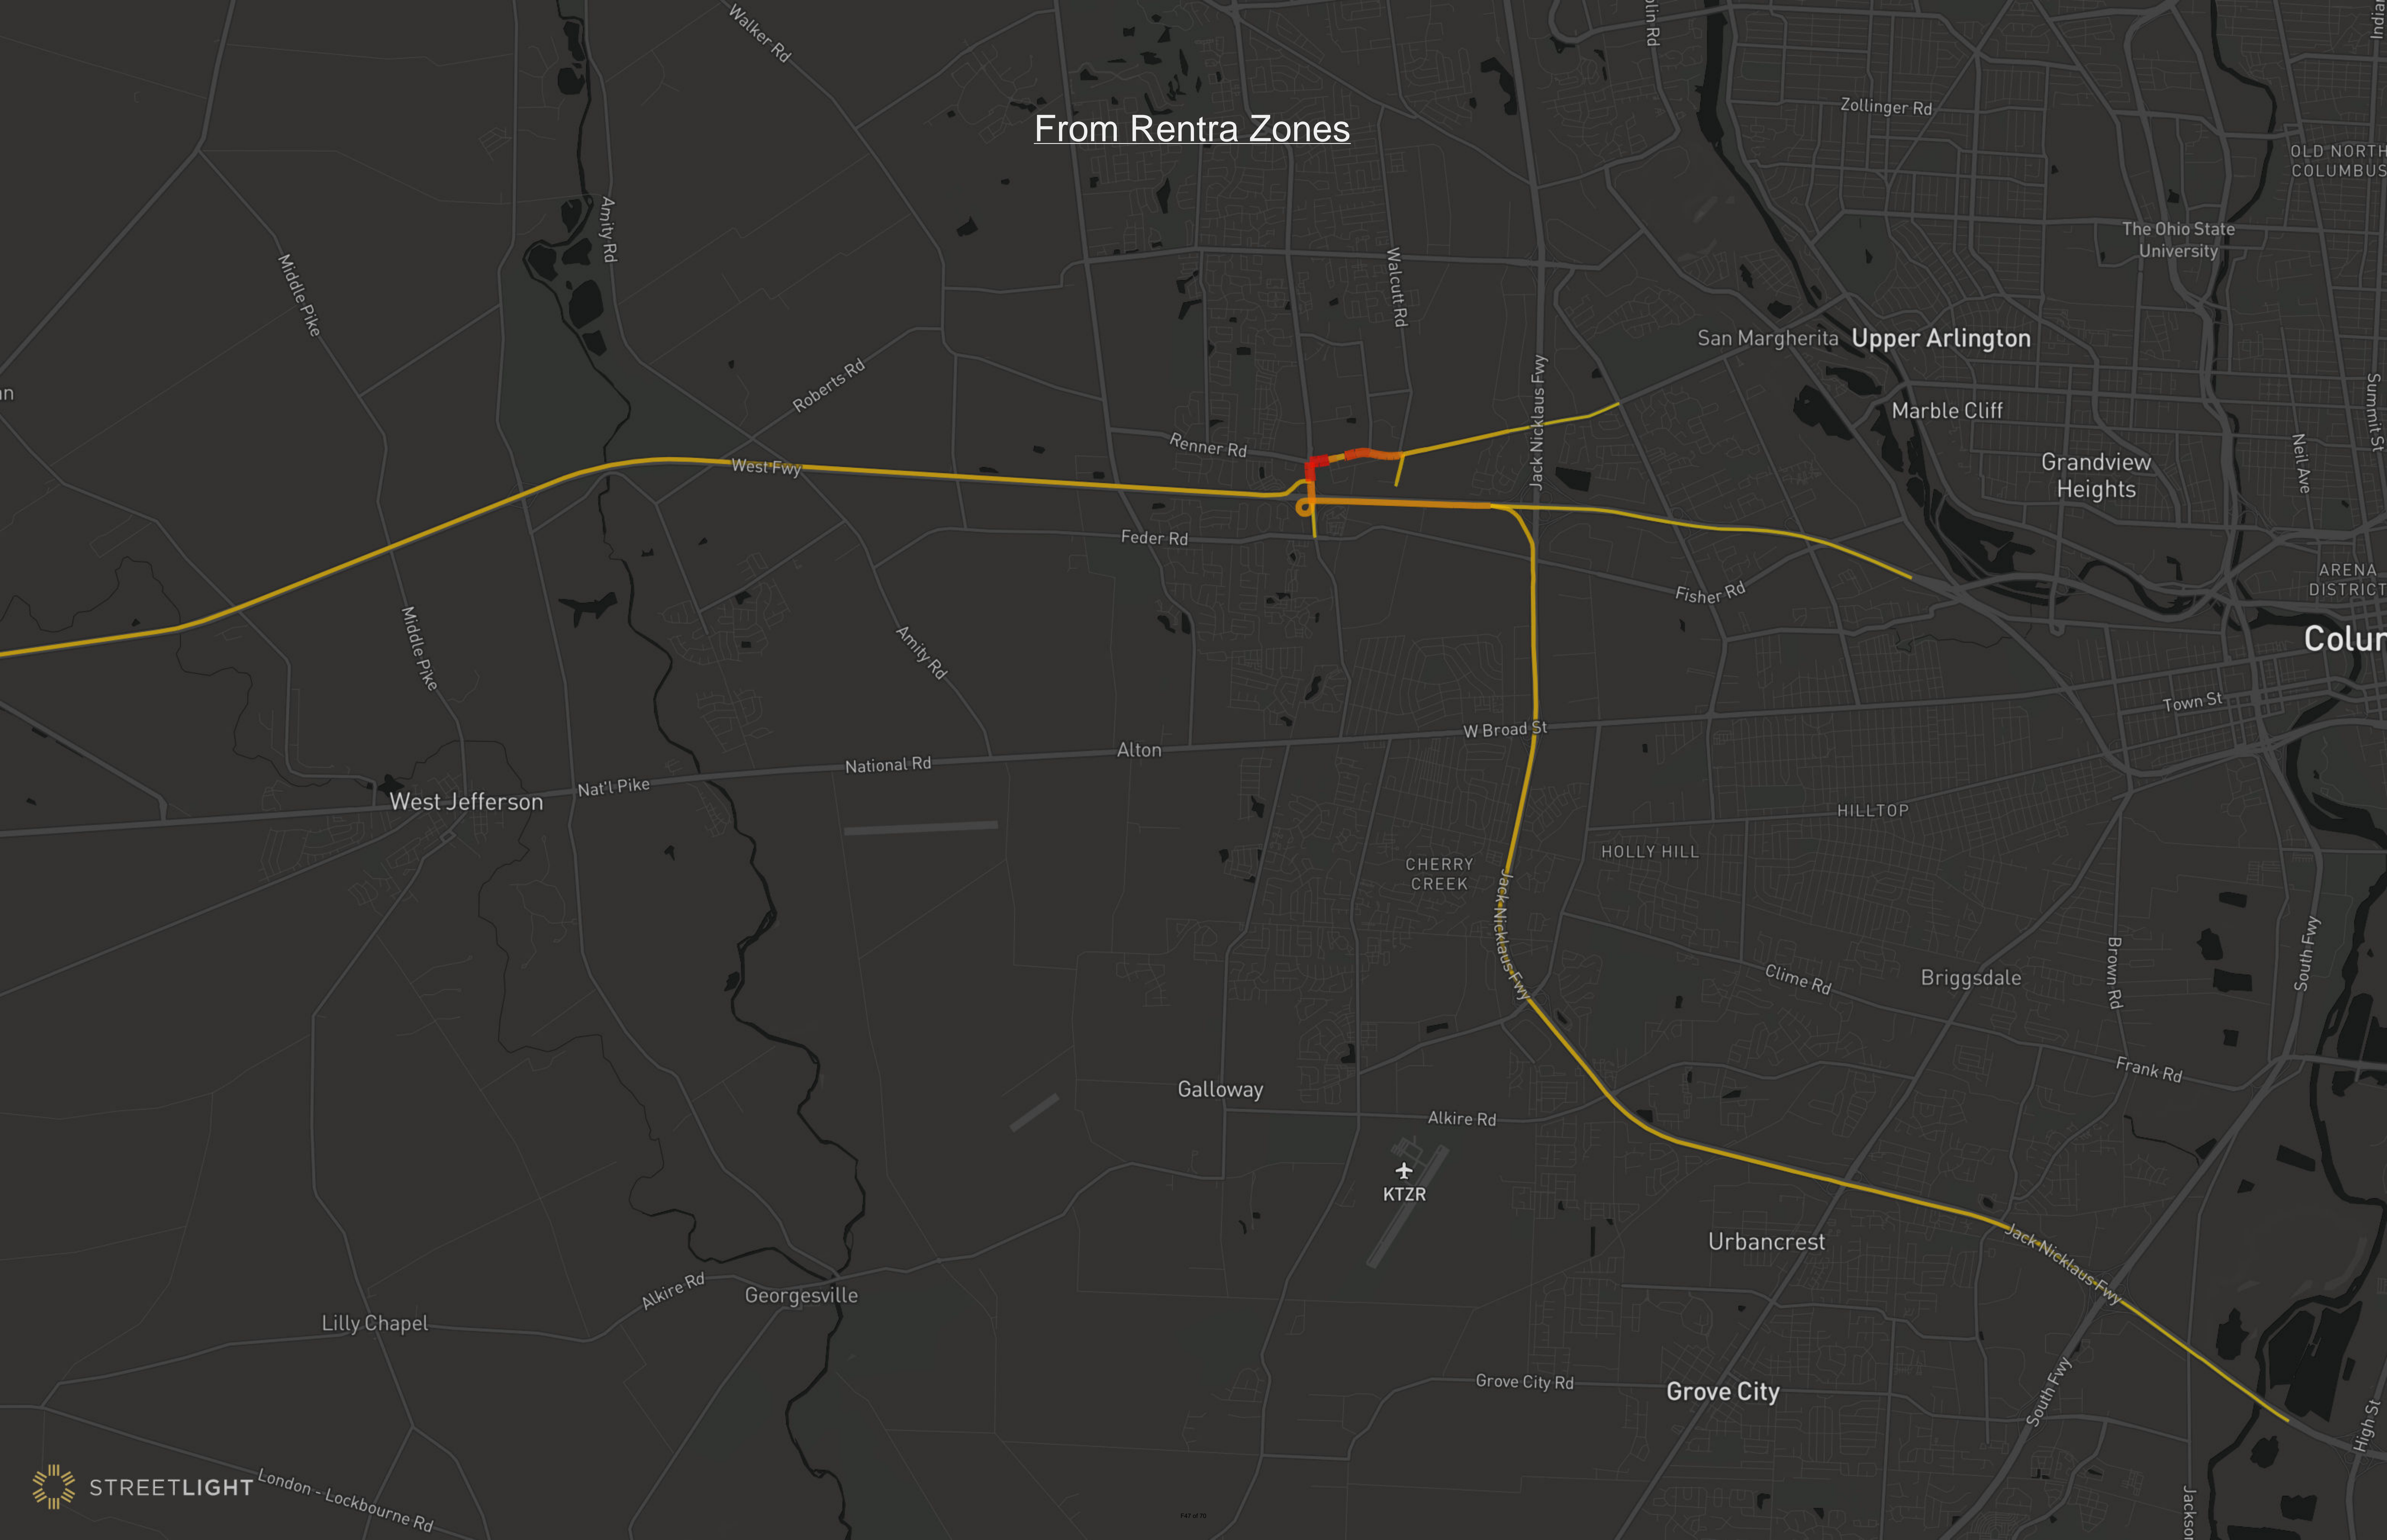

Appendix F

Origin-Destination Data

Top Routes: All Vehicles

From All Zones

To Alton & Darby Zone

Hilliard From Alton & Darby Zone

To Spindler Zones

From Spindler Zones

From 5th Zones

To Fisher Zones

From Fisher Zones

To Granview Zones

From Granview Zones

Top Routes: Trucks Only

To All Zones

From All Zones

To Alton & Darby Zone

Hilliard From Alton & Darby Zone

To Spindler Zones

From Spindler Zones

To Tanglewood Park/Bloomington Zones

From Tanglewood Park/Bloomington Zones

To Hilliard Rome Zones

From Hilliard Rome Zones

To Rentra Zones

From Rentra Zones

To Walcutt Zones

From Walcutt Zones

To Westbelt/Trabue Woods Zones

From Westbelt/Trabue Woods Zones

To Wilson Zones

From Wilson Zones