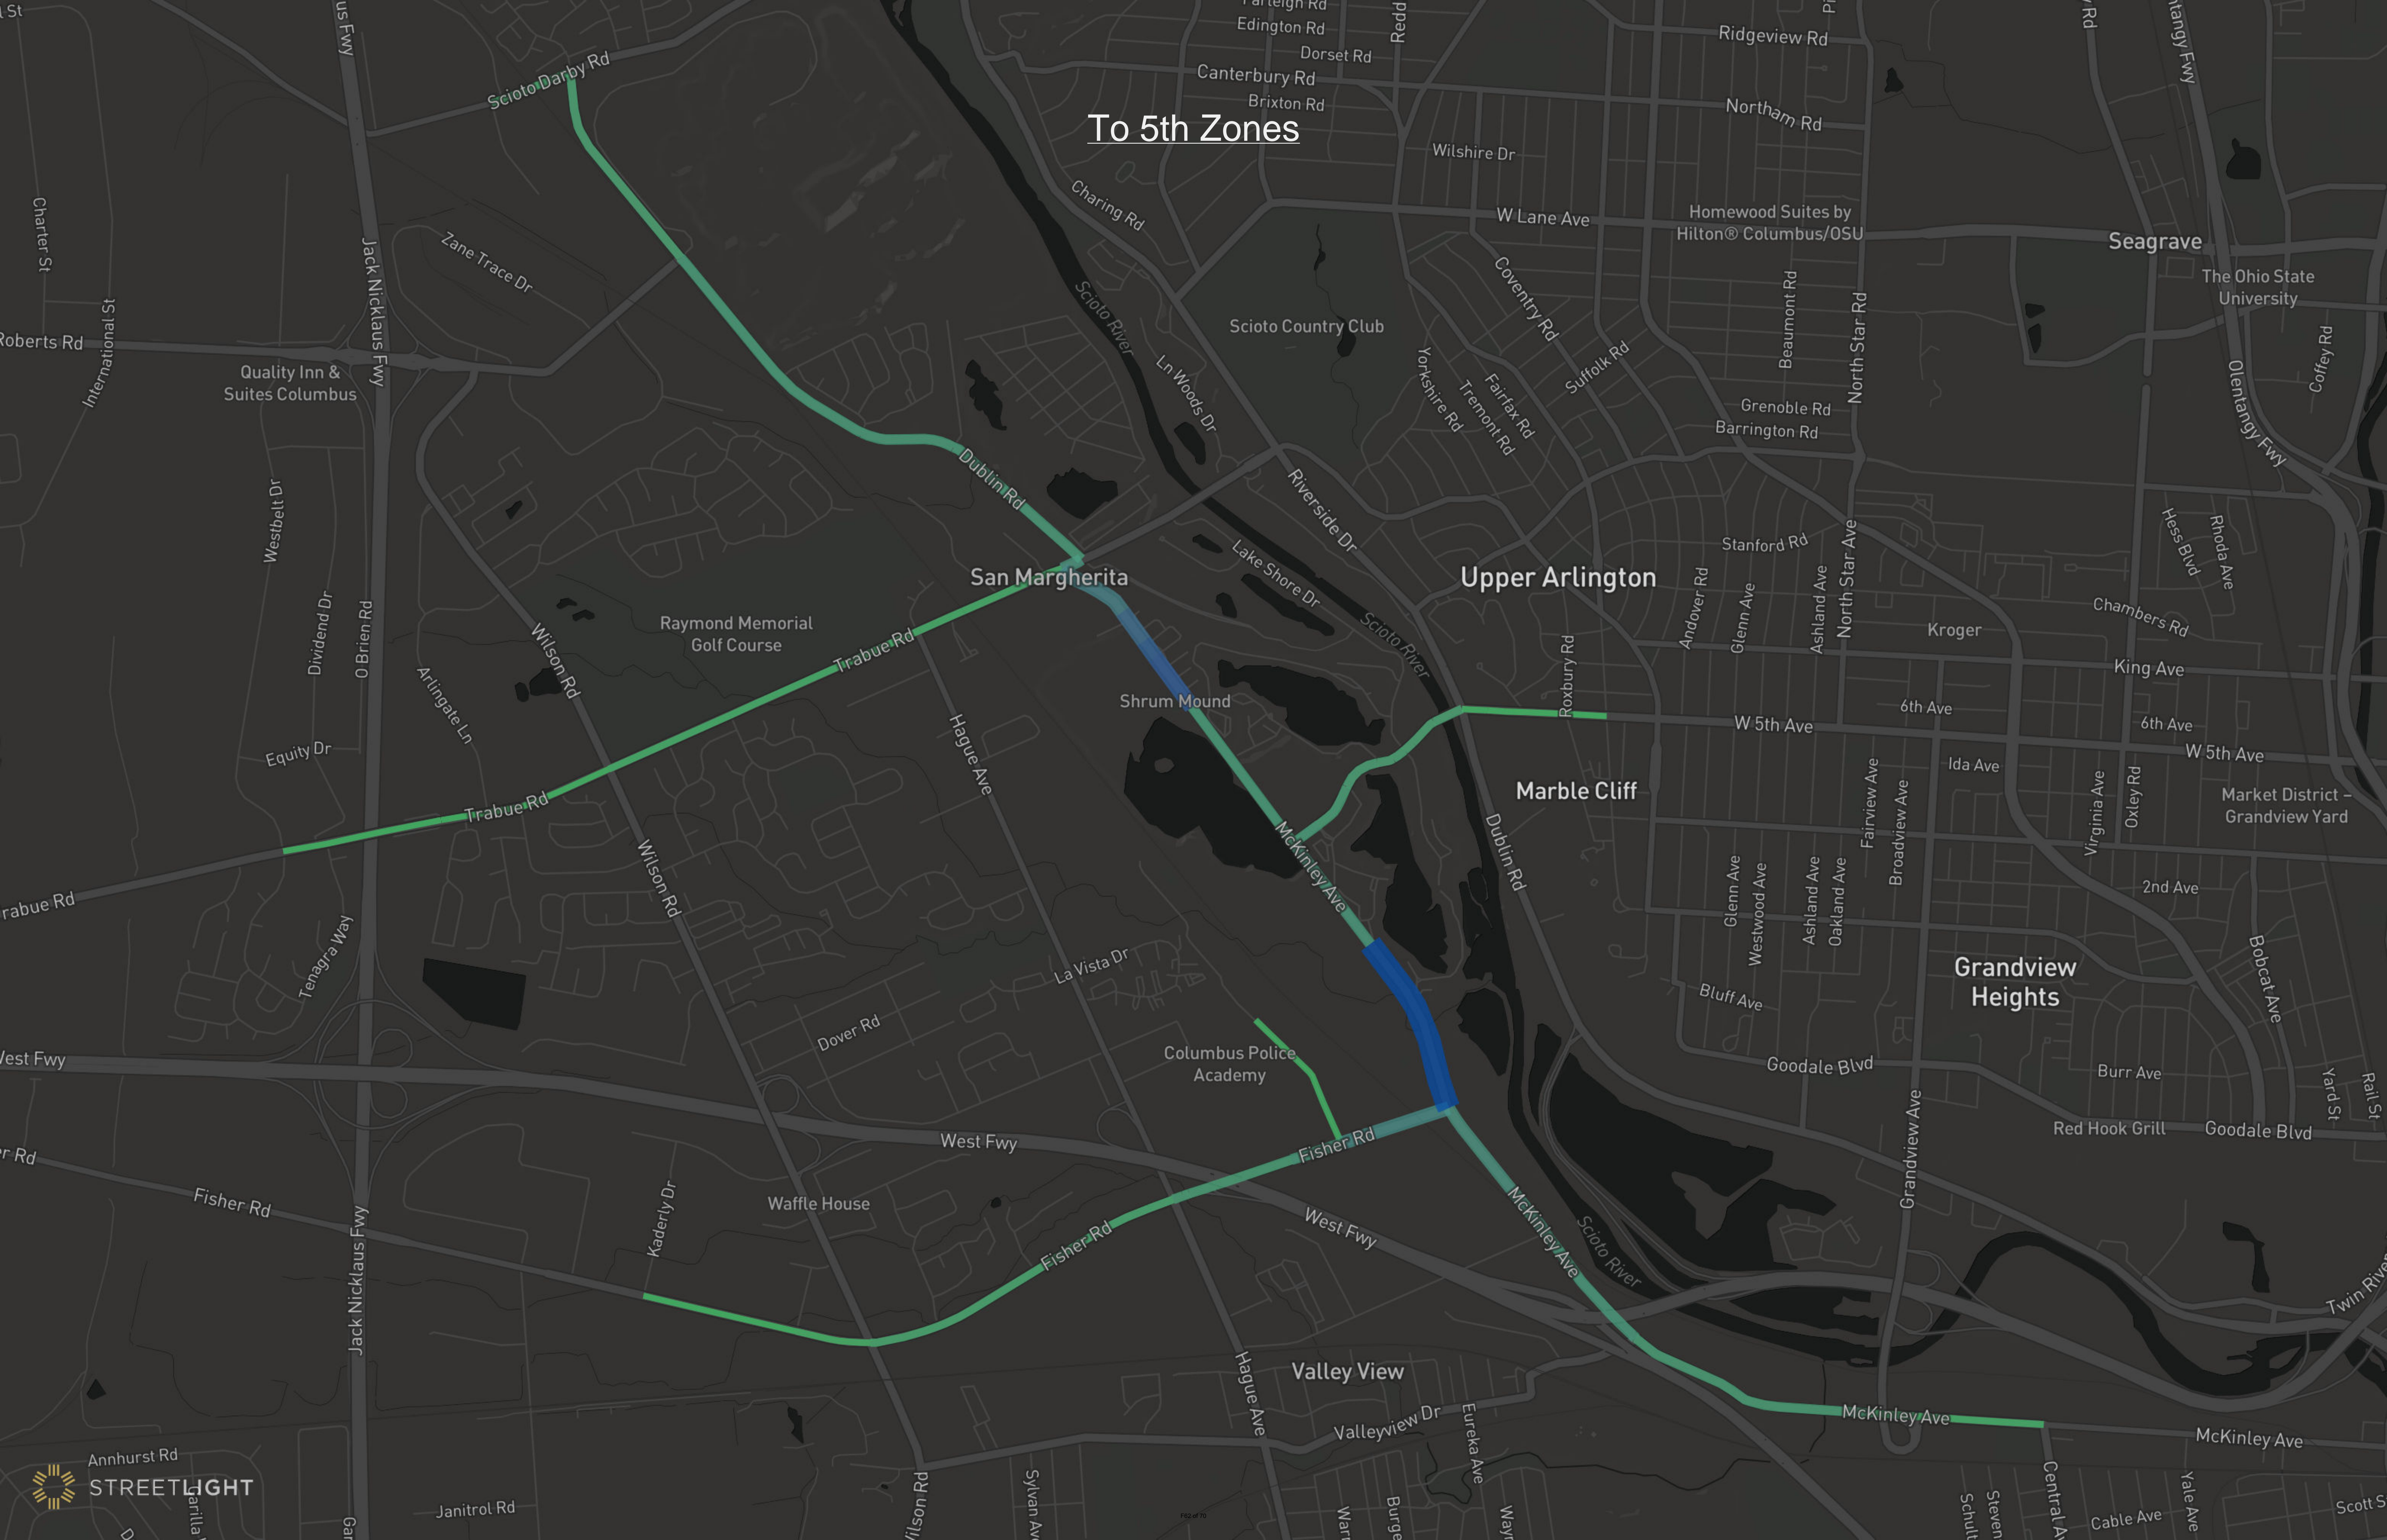

Appendix F

Origin-Destination Data

Top Routes: All Vehicles

From All Zones

To Alton & Darby Zone

Hilliard From Alton & Darby Zone

To Spindler Zones

From Spindler Zones

From 5th Zones

To Fisher Zones

From Fisher Zones

To Granview Zones

From Granview Zones

Top Routes: Trucks Only

To All Zones

From All Zones

To Rentra Zones

From Rentra Zones

To Walcutt Zones

From Walcutt Zones

To Westbelt/Trabue Woods Zones

From Westbelt/Trabue Woods Zones

To Wilson Zones

From Wilson Zones

To 5th Zones

From 5th Zones

San Margherita

Upper Arlington

Marble Cliff

Grandview Heights

Valley View

To Fisher Zones