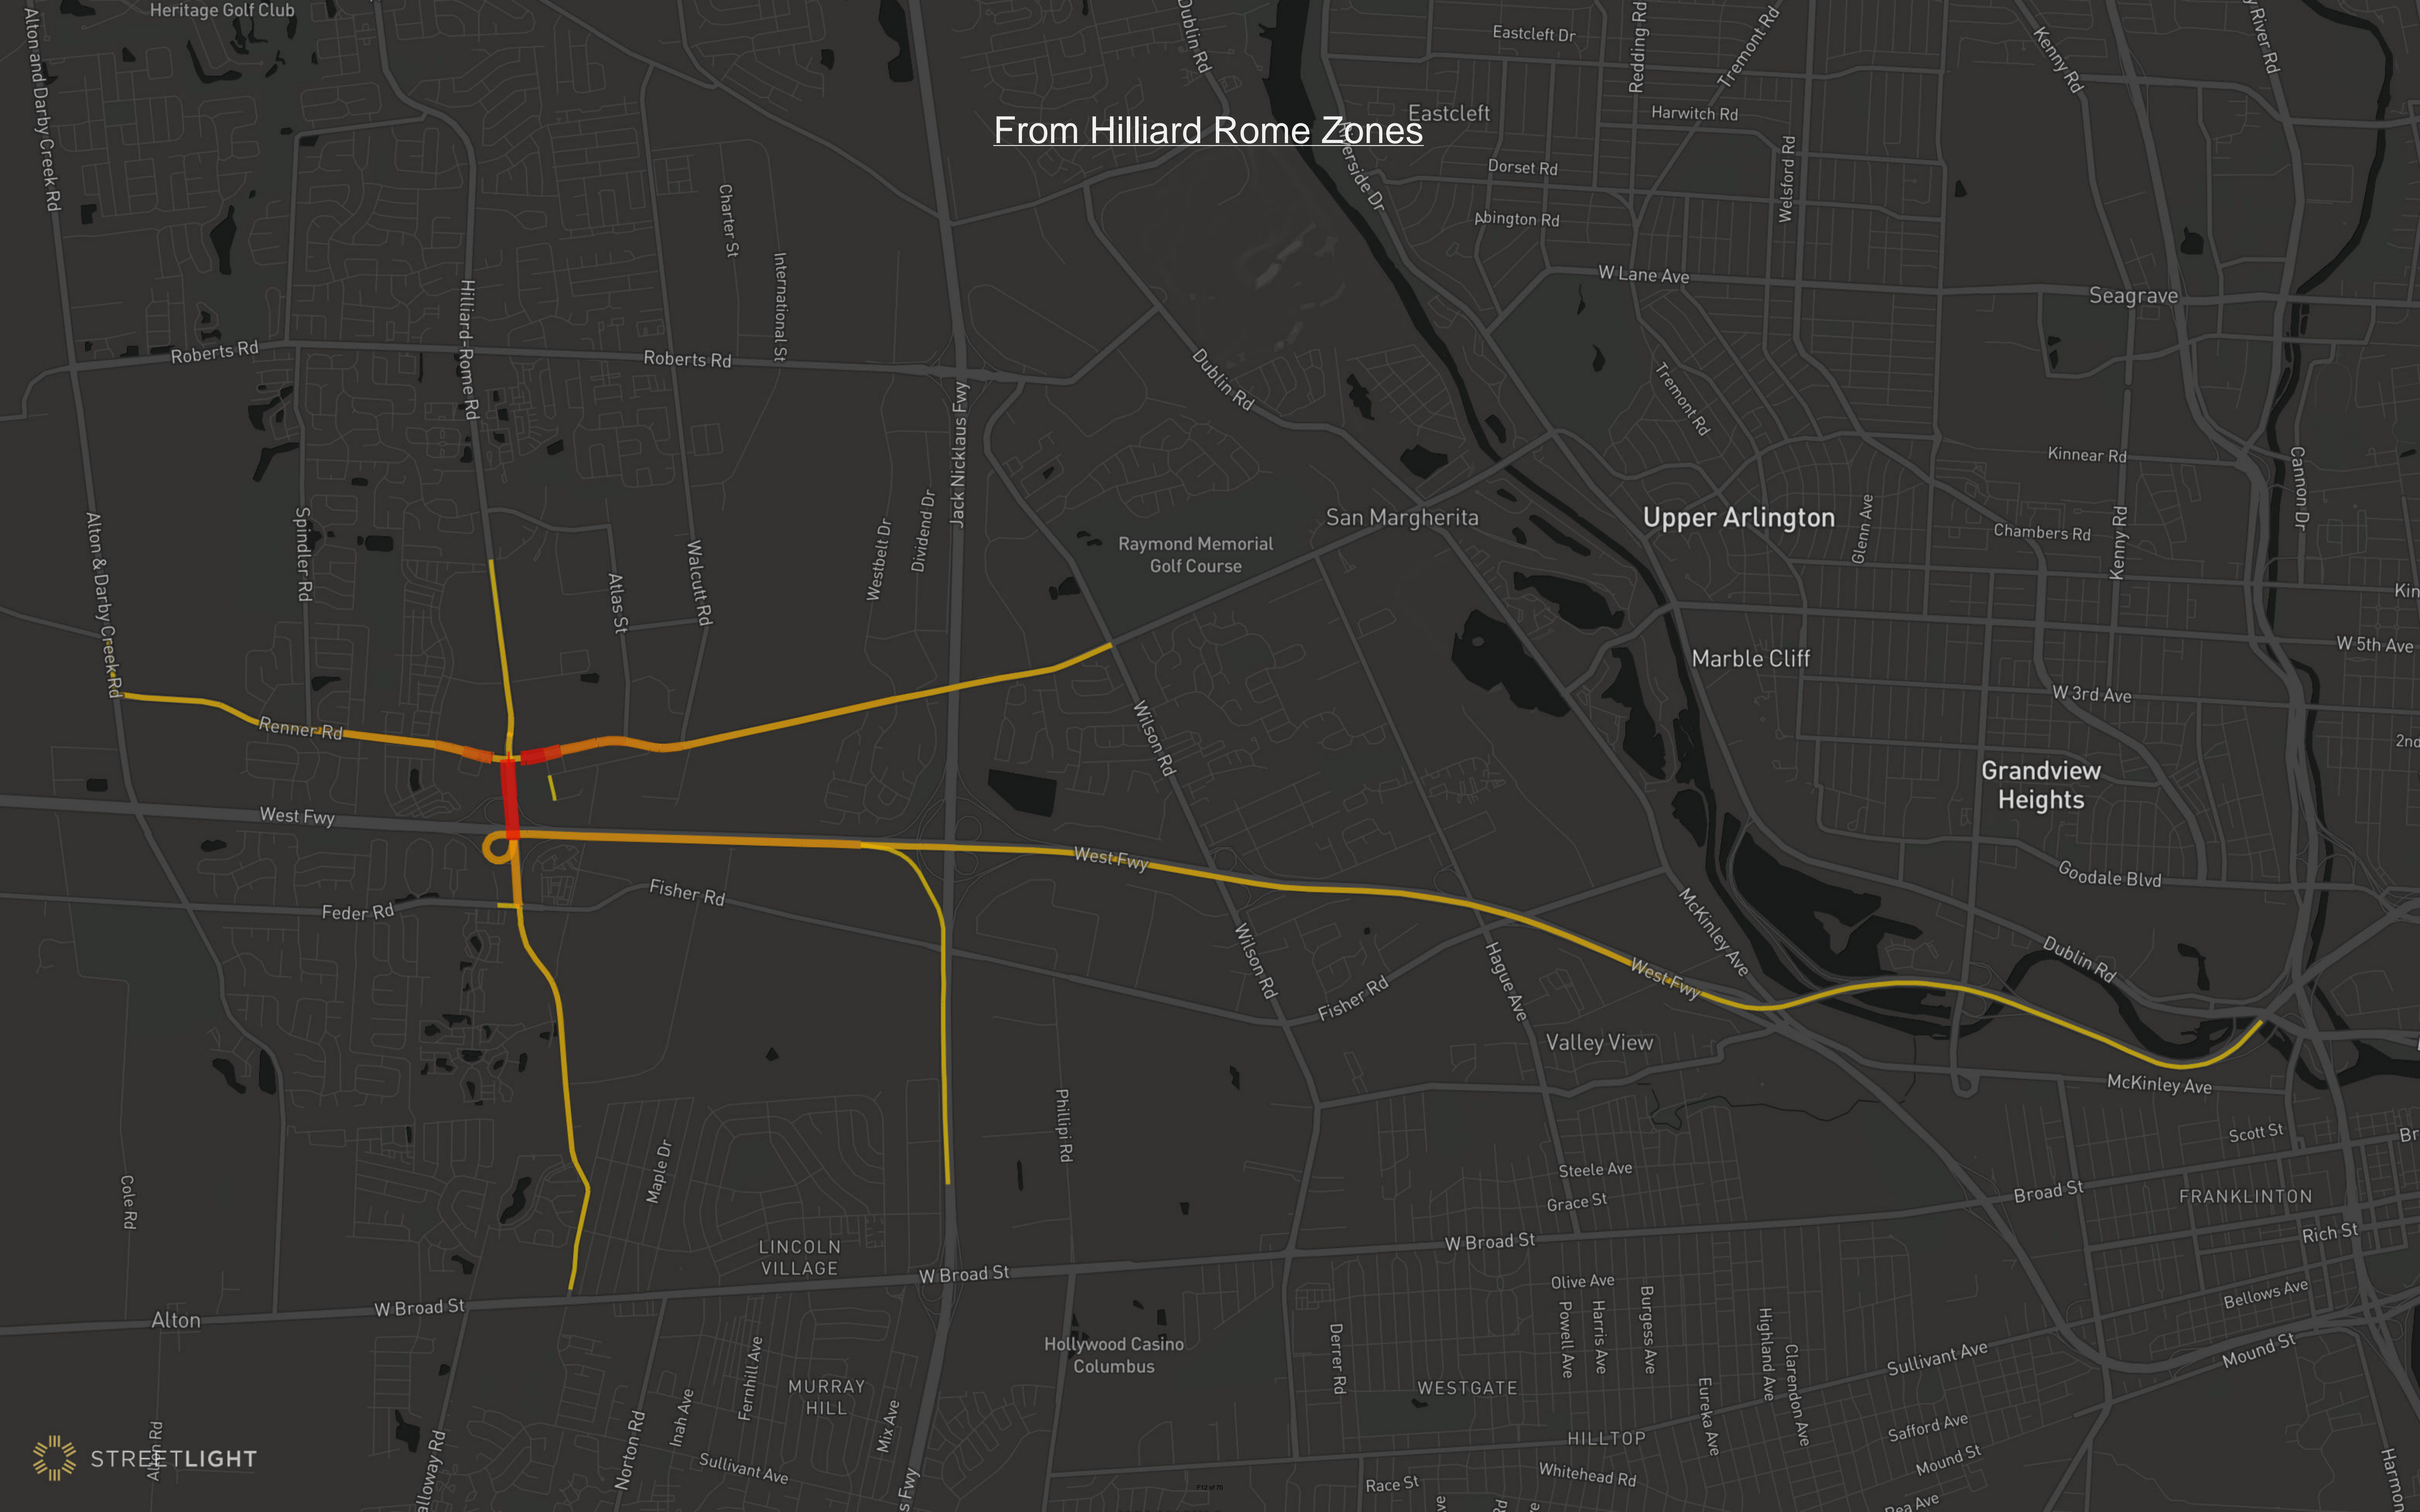

Appendix F

Origin-Destination Data

Top Routes: All Vehicles

From All Zones

To Alton & Darby Zone

Hilliard From Alton & Darby Zone

To Spindler Zones

From Spindler Zones

To Tanglewood Park/Bloomington Zones

From Tanglewood Park/Bloomington Zones

To Hilliard Rome Zones

From Hilliard Rome Zones

To Rentra Zones

From Rentra Zones

To Walcutt Zones

From Walcutt Zones

To Westbelt/Trabue Woods Zones

From Westbelt/Trabue Woods Zones

To Wilson Zones

From Wilson Zones

To Mapleway/Hague Zones

From Mapleway/Hague Zones

To Trabue & McKinley Zones

From Trabue & McKinley Zones

From 5th Zones

To Fisher Zones

From Fisher Zones

To Granview Zones

From Granview Zones

Top Routes: Trucks Only

To All Zones

From All Zones