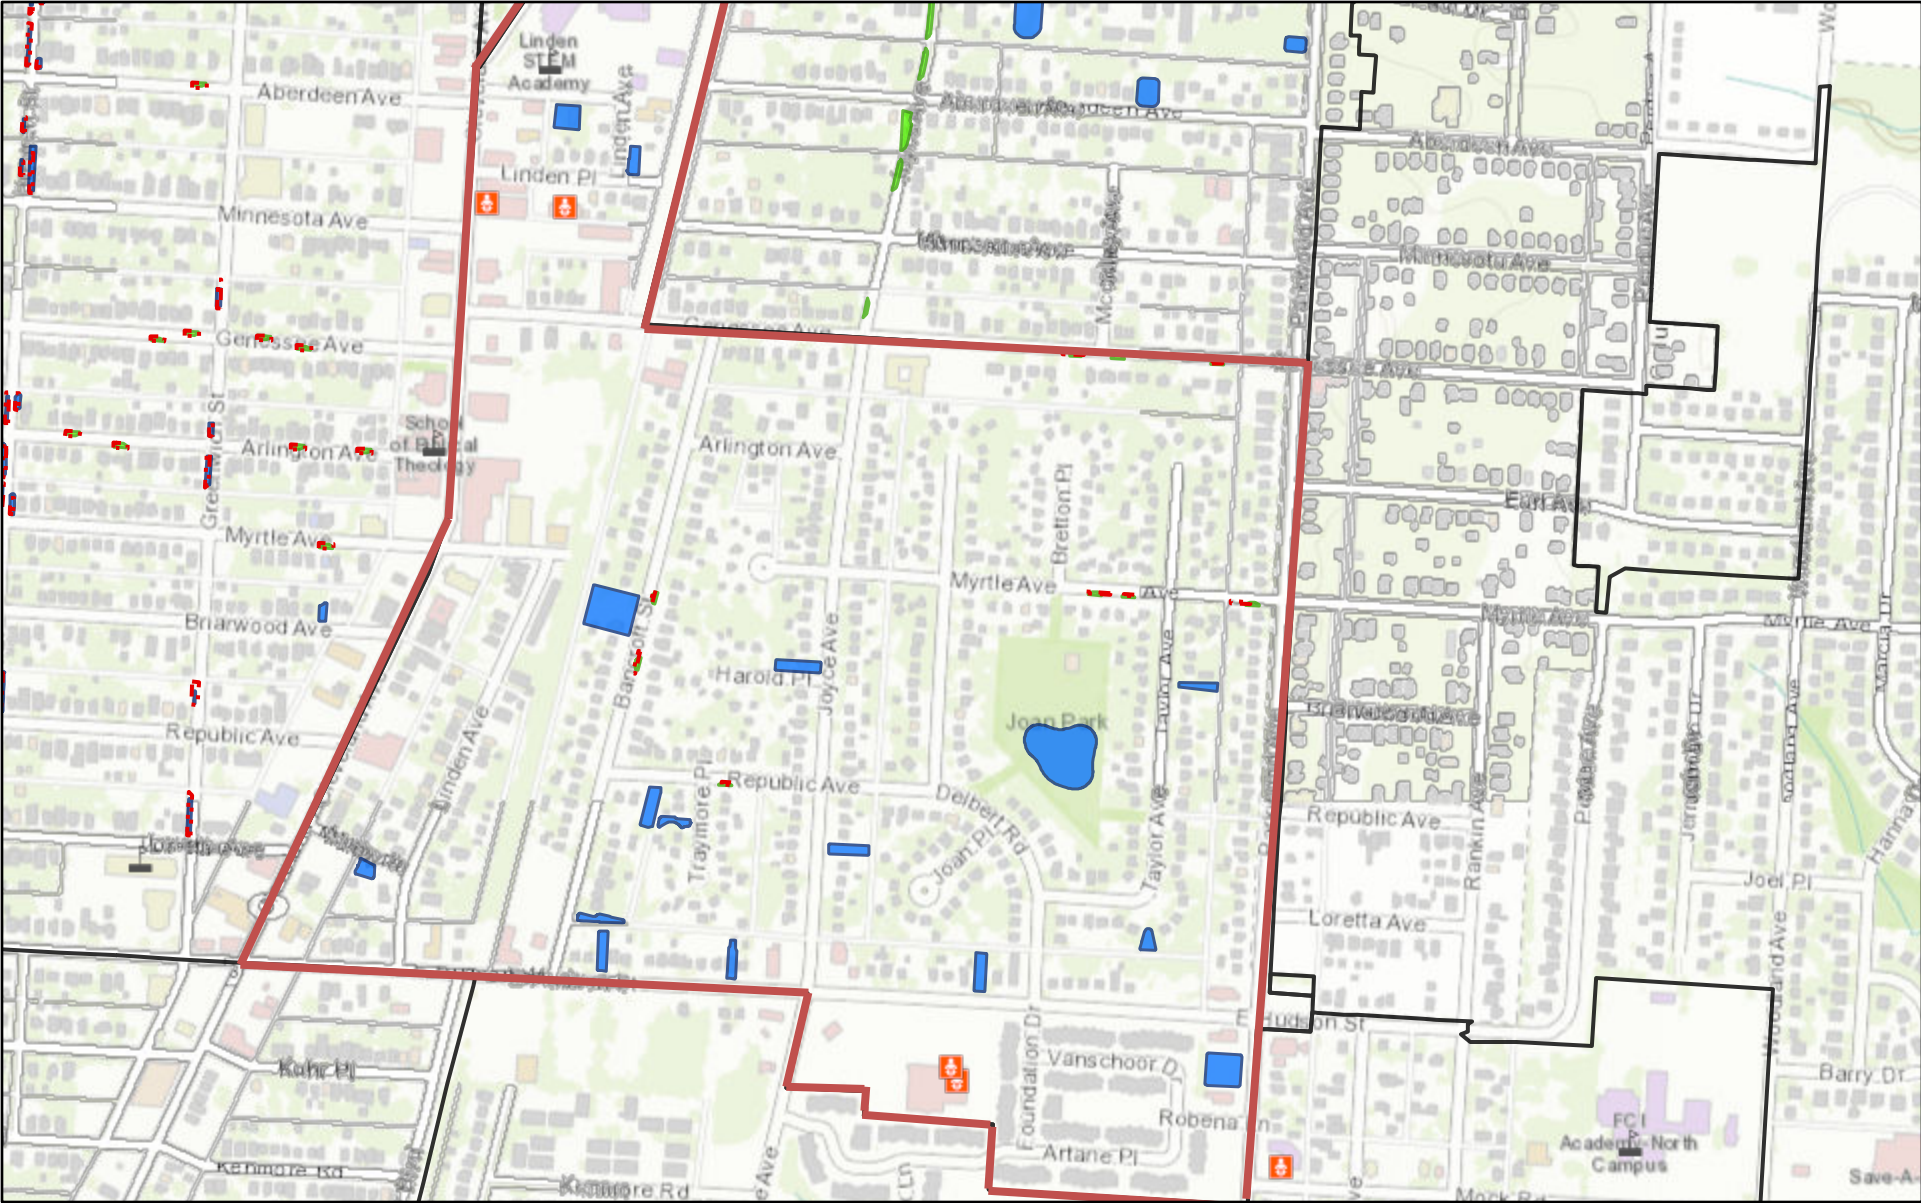

# Artane Parkwood Roof Redirection

11/8/2021, 4:29:24 PM

1:9,028