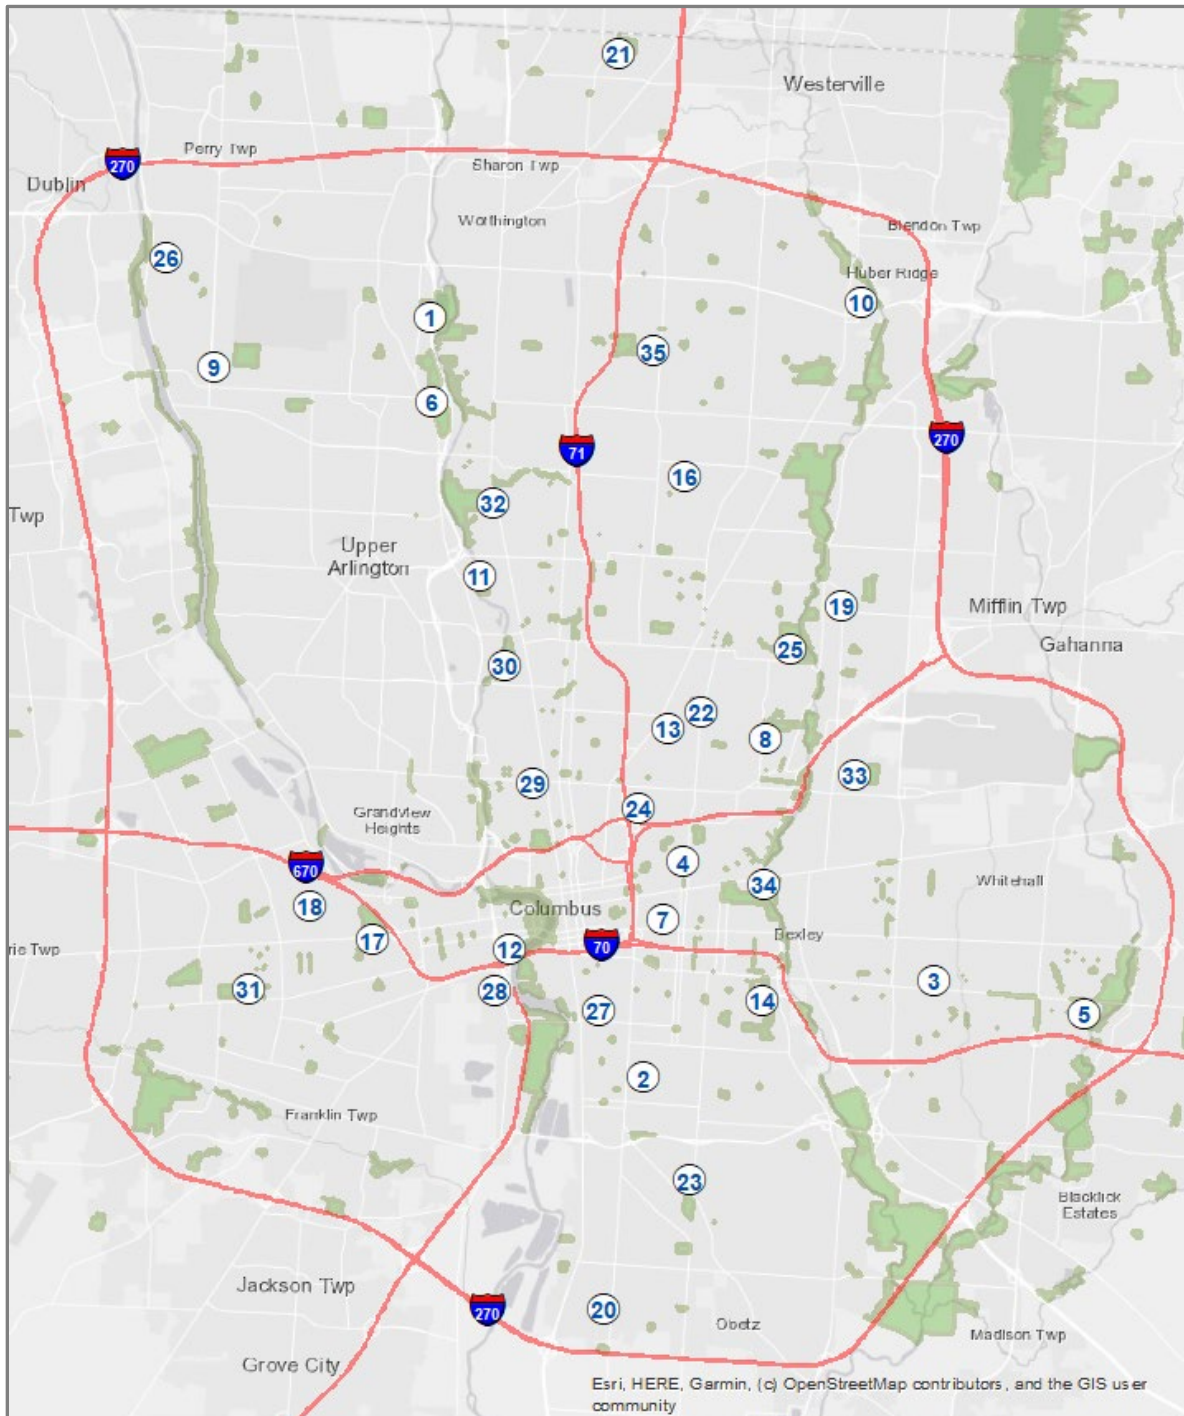

## PICKLEBALL RESOURCE GUIDE

Pickleball has gained popularity among fans of all ages and abilities who enjoy friendly competition and healthy lifestyles. In 2019, Columbus Recreation and Parks added 23 more court overlays throughout the city and increased instructional and open court times at our community recreation centers. We also look forward to offering additional dedicated courts in the future. The resource guide is published seasonally for Columbus Pickleball fans to find out where, when and how to play the game, 365 days / year.

### Where to Play

CRPD manages 118 pickleball courts at 35 locations. With 60 indoor courts, and 58 outdoor courts including our 3 dedicated pickleball courts at Marion Franklin Park, there's sure to be one in your community!