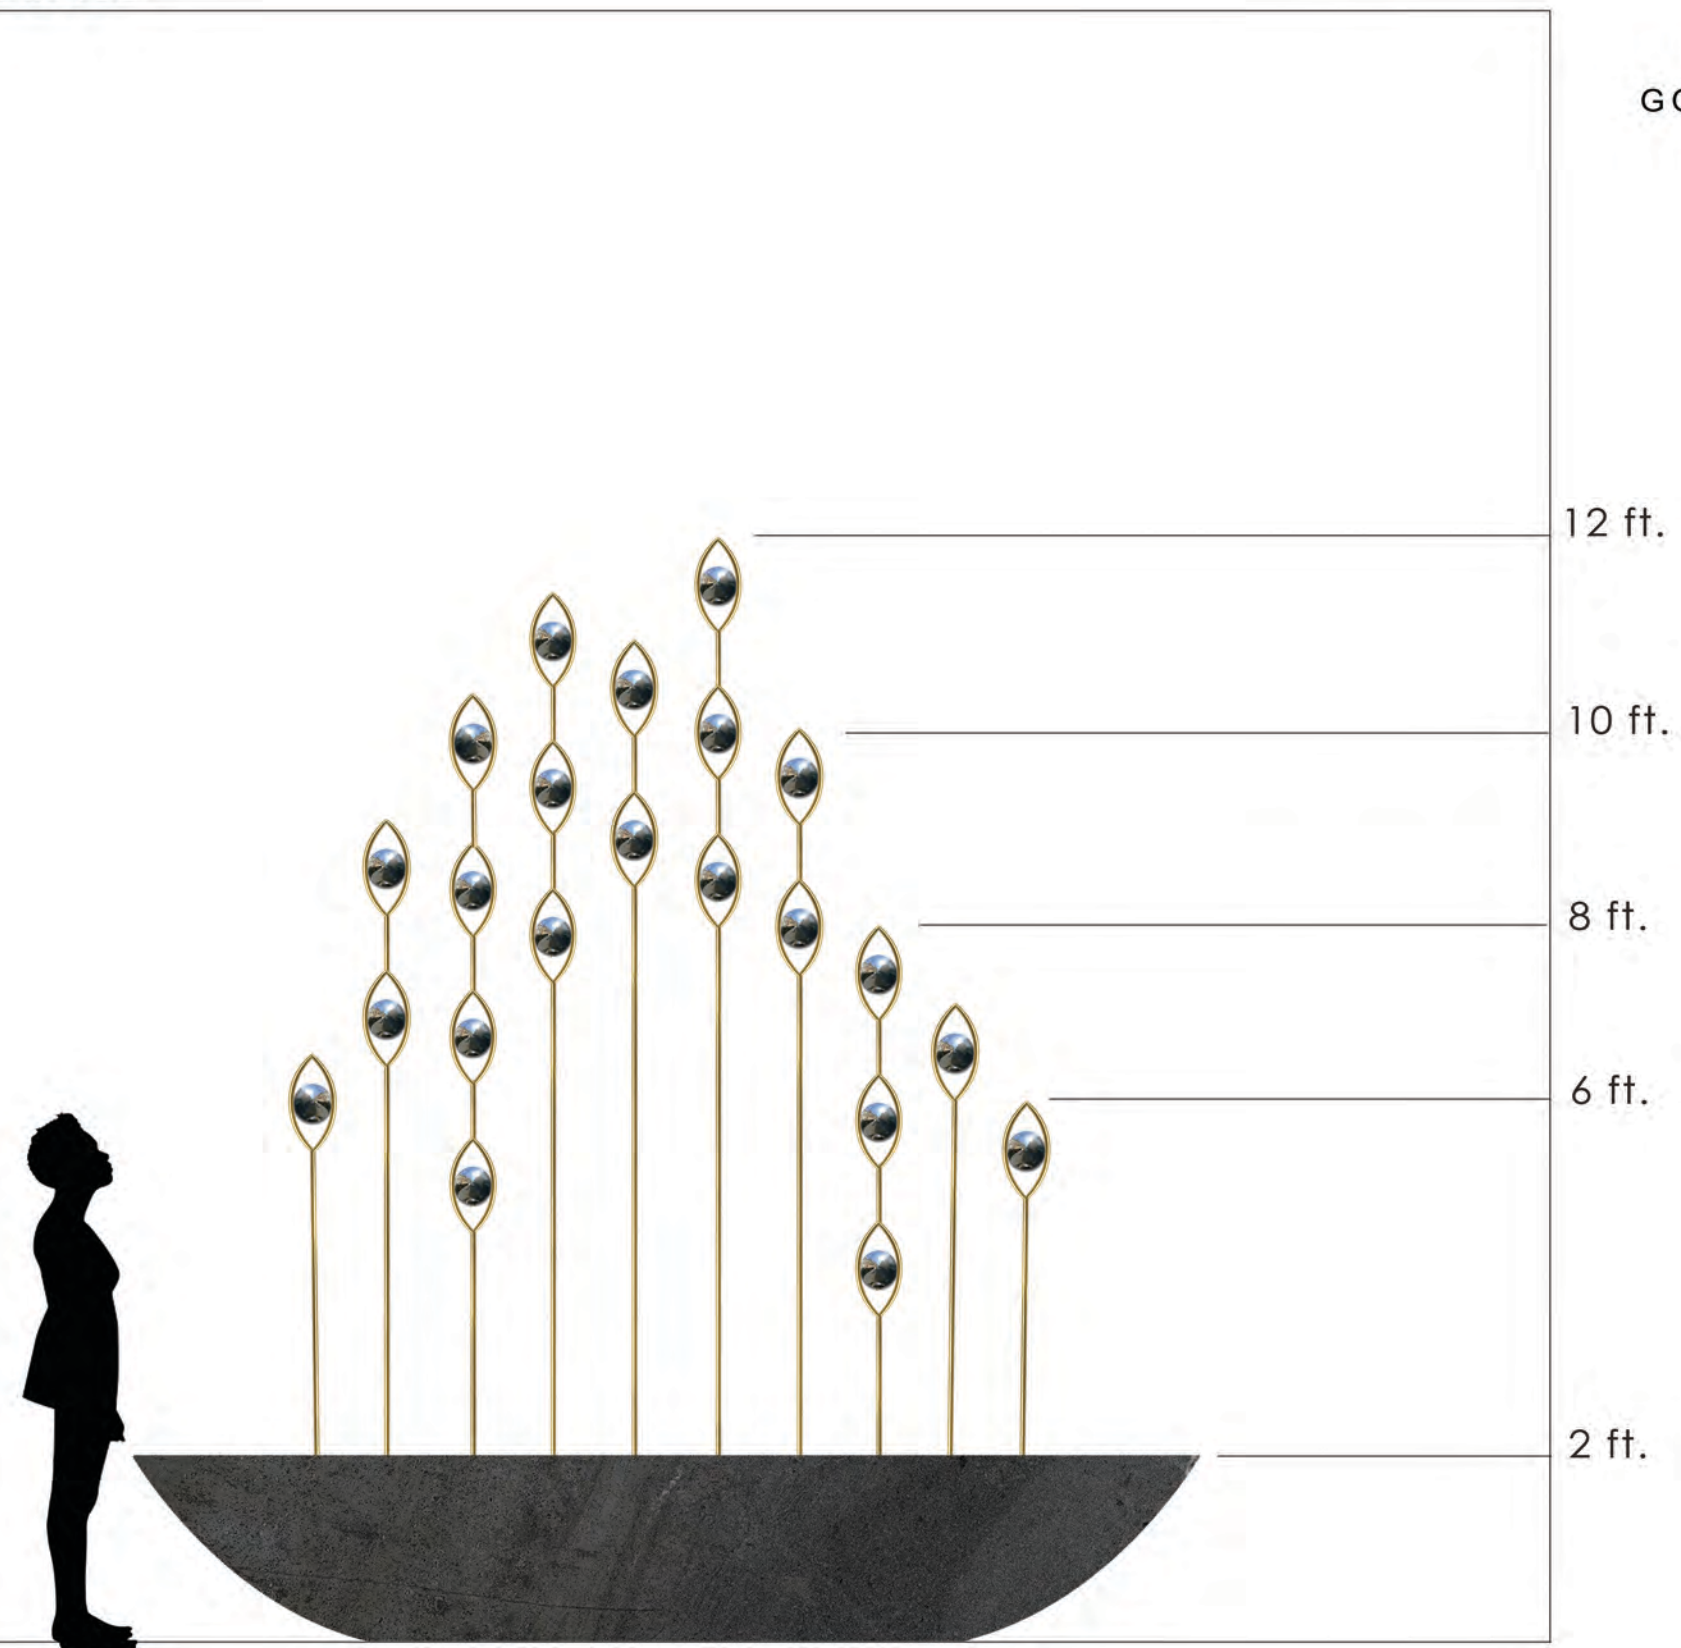

SCALE

GOLD POWDER-COATED
STAINLESS STEEL

STAINLESS
STEEL
MIRRORED
SPHERES