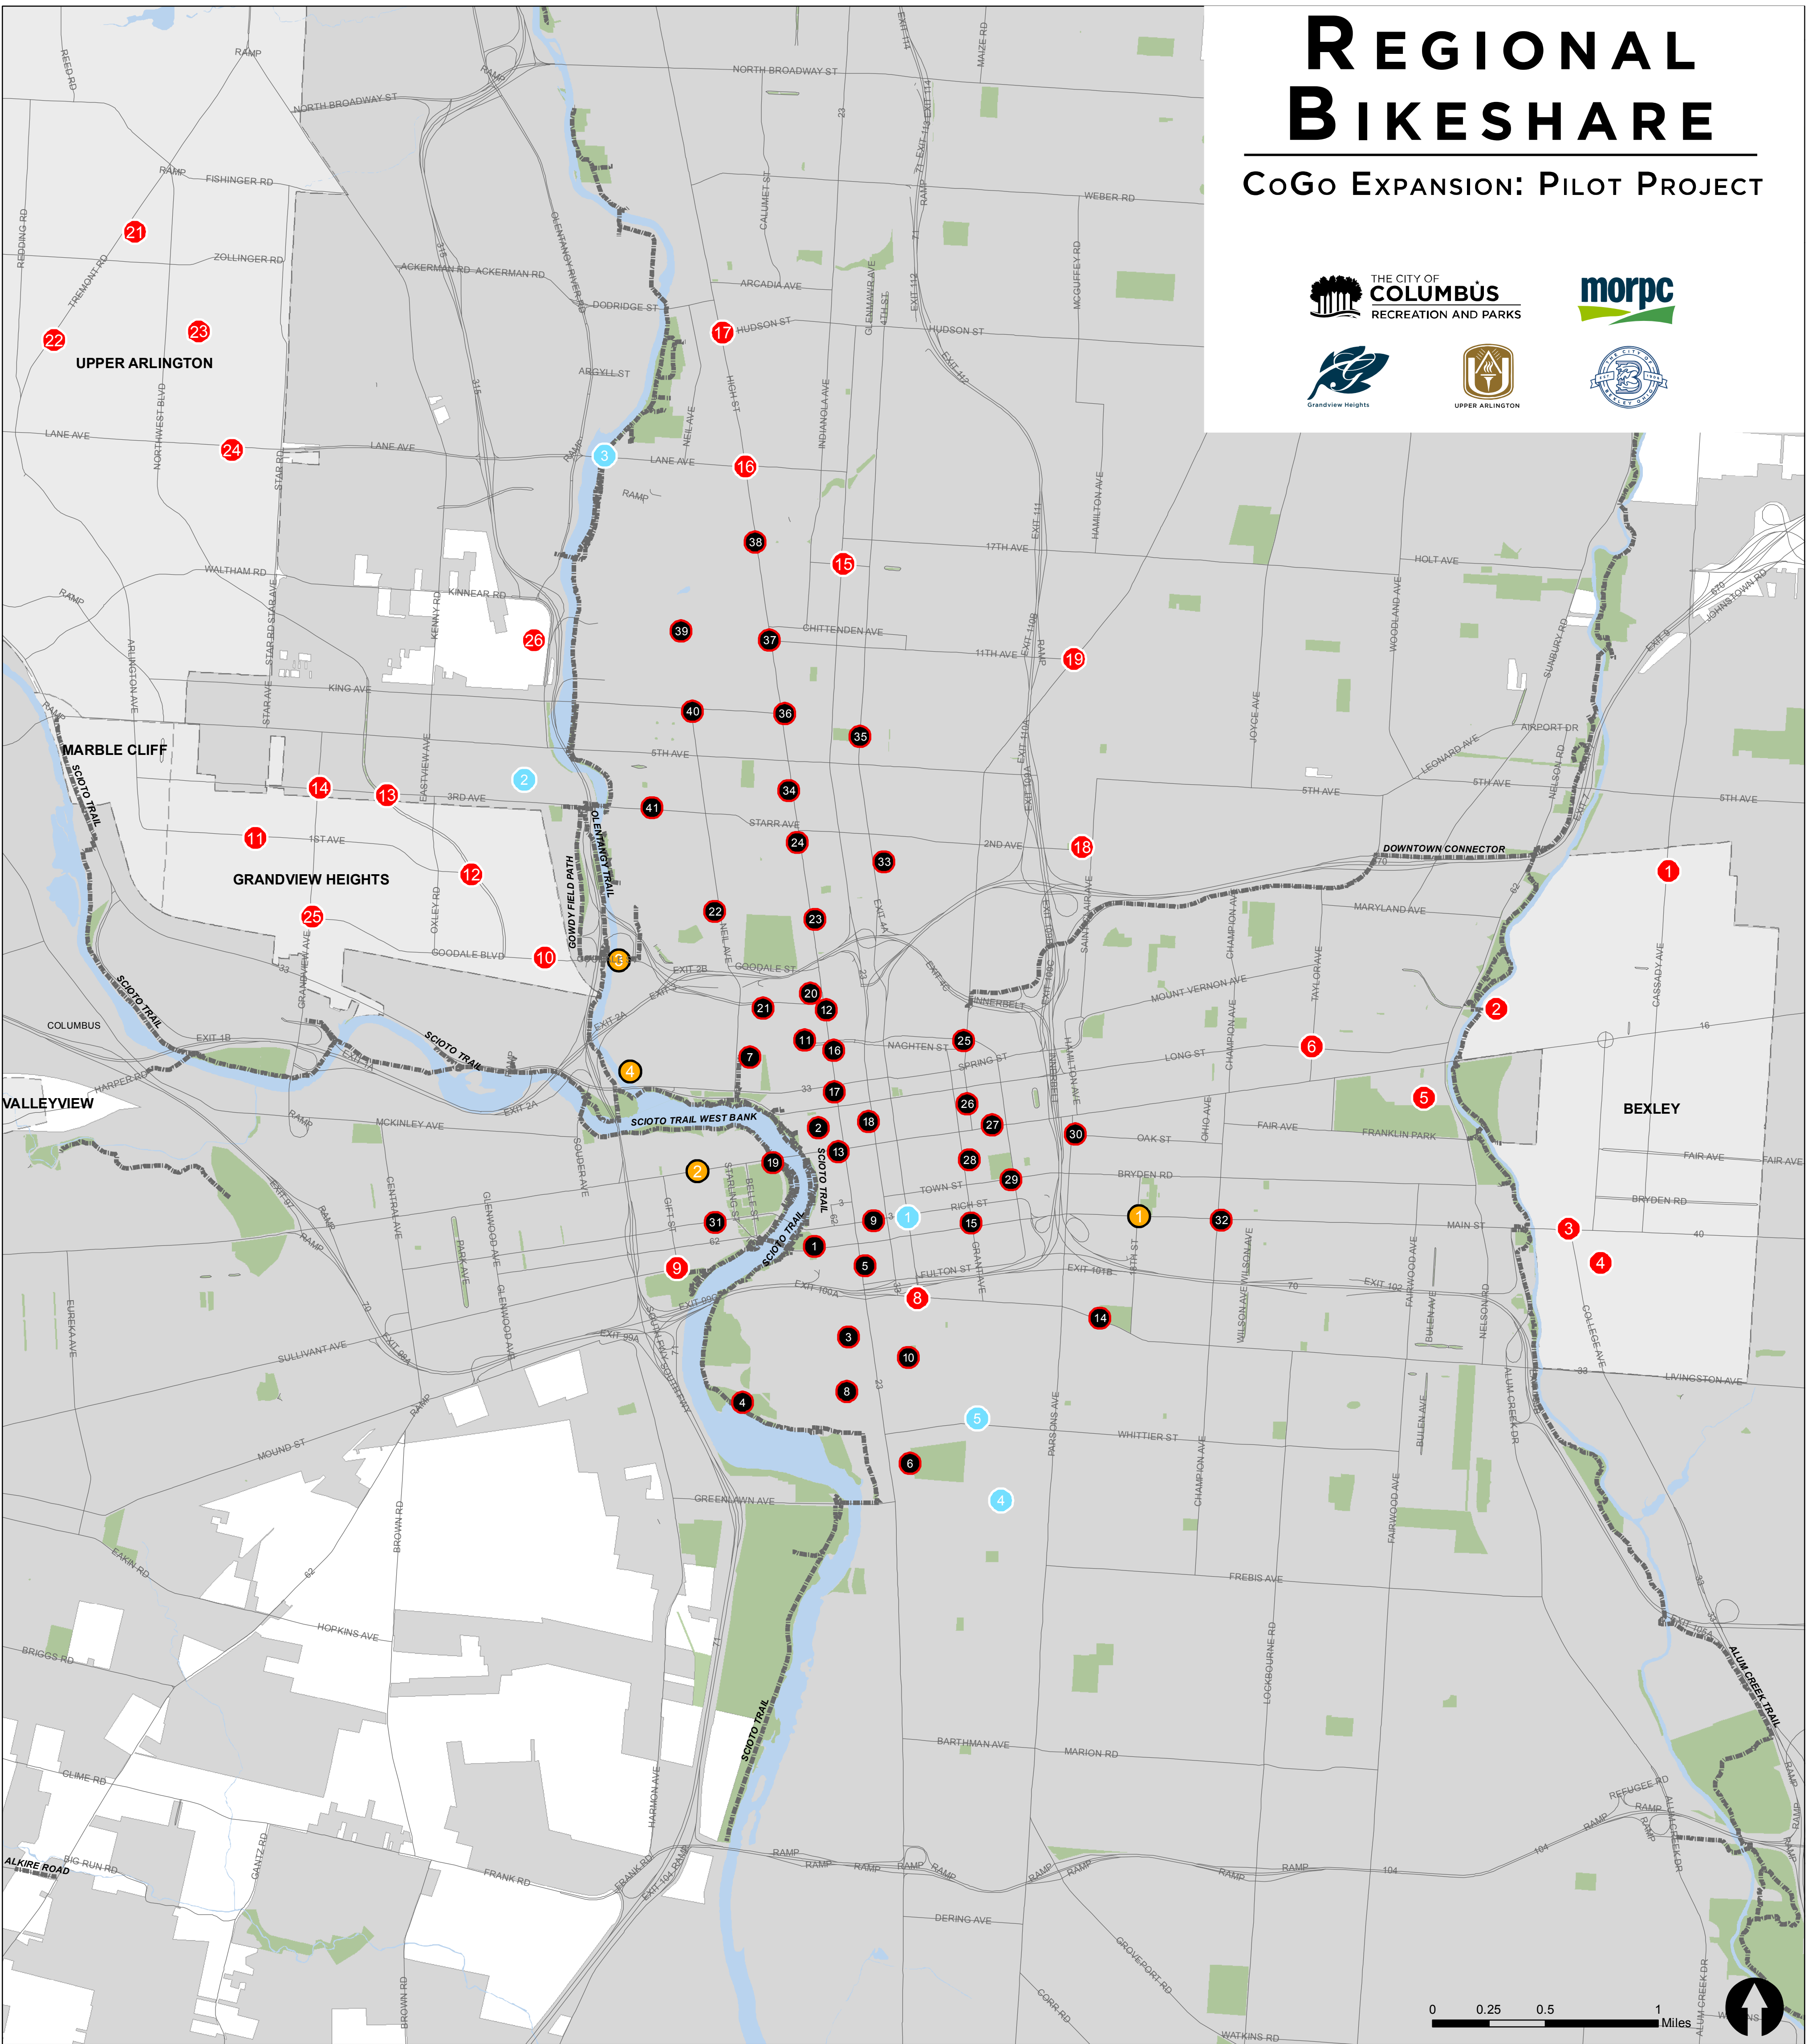

REGIONAL BIKESHARE

CoGo EXPANSION: PILOT PROJECT

Existing Stations

- | | | | | |
|-----------------------------------|--------------------------------|---------------------------------------|-----------------------------|-----------------------------|
| 1 Bicentennial Park | 10 3rd St and Sycamore St | 19 COSI | 28 Library - Main Branch | 37 High St and 11th Ave |
| 2 Front St and Gay St (City Hall) | 11 Nationwide Arena - Front St | 20 North Market | 29 Topiary Park - Town St | 38 High St and 17th Ave |
| 3 Front St and Beck St | 12 Convention Center | 21 Kilbourne St and Vine St | 30 Parsons Ave and Oak St | 39 Neil Ave and W 11th Ave |
| 4 Scioto Audubon Center | 13 High St and Broad St | 22 Neil Ave and Buttles Ave | 31 Lucas St and Town St | 40 Neil Ave and King Ave |
| 5 Dorrian Commons - Mound St | 14 Livingston Park | 23 High St and Lincoln St | 32 Champion Ave and Main St | 41 Michigan Ave and 3rd Ave |
| 6 Schiller Park - Stewart Ave | 15 Grant Ave and Main St | 24 High St and 2nd Ave | 33 Jeffrey Park - 1st Ave | |
| 7 Neil Ave and Nationwide Blvd | 16 Sensenbrenner Park | 25 Cleveland Ave and Mt Vernon Ave | 34 High St and 4th Ave | |
| 8 Bank St and Frankfort St | 17 High St and Spring St | 26 Columbus College of Art and Design | 35 Weinland Park - 6th Ave | |
| 9 Columbus Commons - Rich St | 18 3rd St and Gay St | 27 Columbus Museum of Art | 36 High St and King Ave | |

August 2016 Expansion Stations

- 1 Fourth & Rich
- 2 3rd Ave at Giant Eagle
- 3 Olentangy Trail and Lane Ave
- 4 Bruck St and Thurman at Barrett School
- 5 Jaeger St and Whittier St

2017 Pilot Expansion Stations