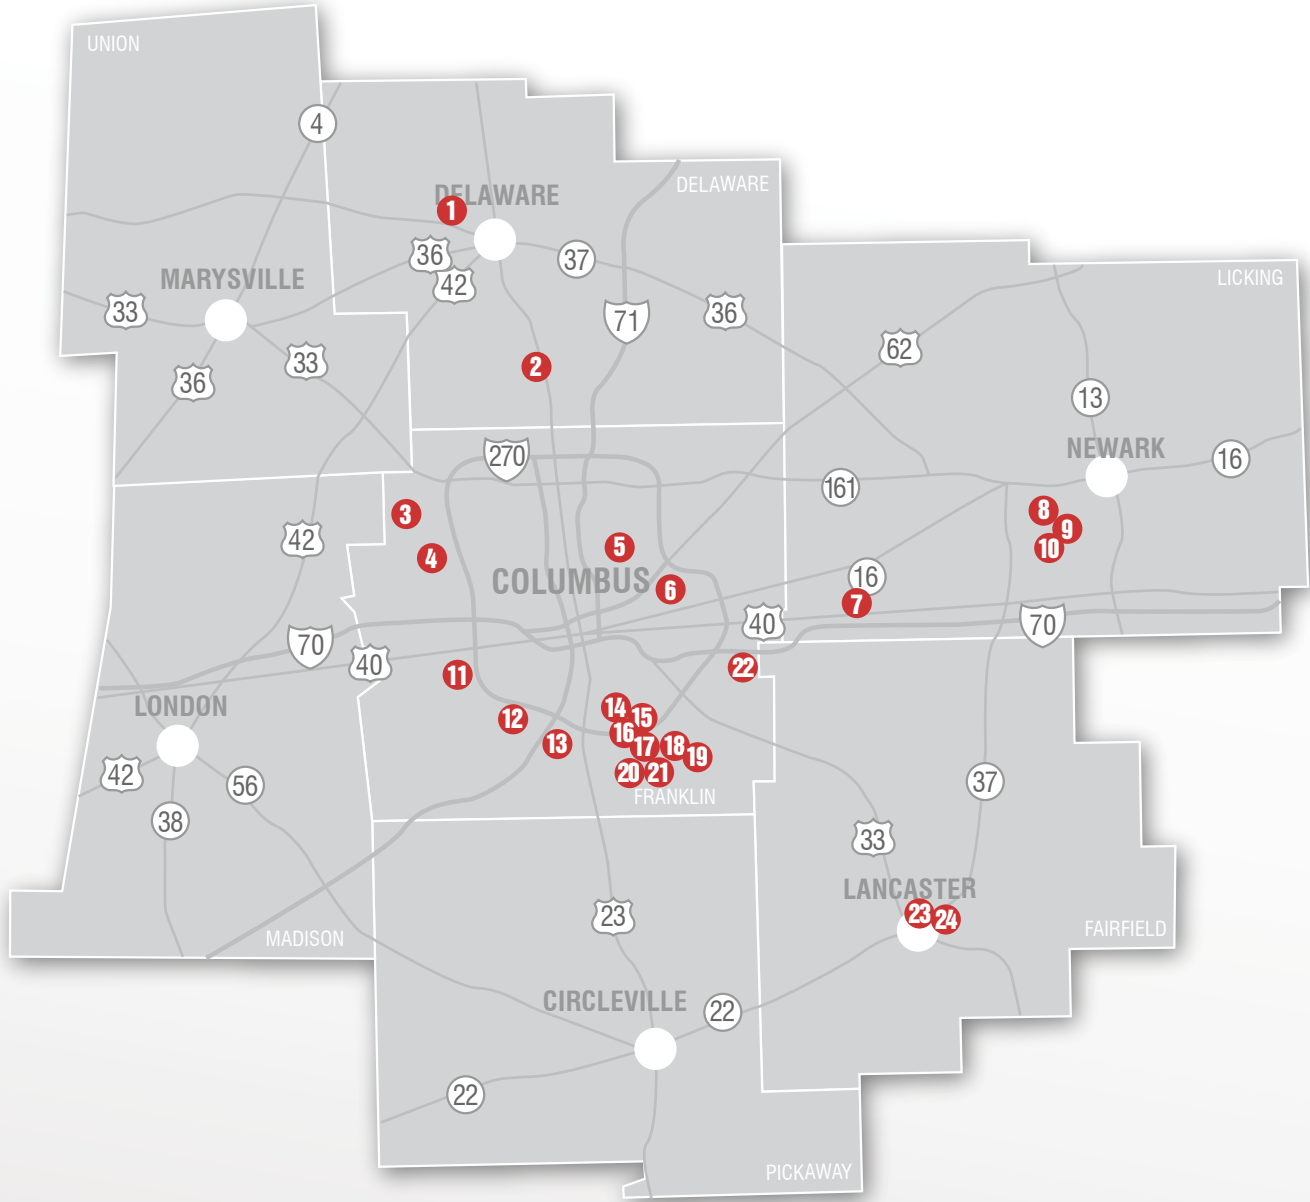

Major Industrial Parks

- | | | |
|--|---|--|
| 1 Delaware Industrial Park | 9 Central Ohio Aerospace & Technology Center | 17 Opus Business Center at Rickenbacker |
| 2 Green Meadows | 10 Newark Ohio Industrial Park | 18 Groveport Commerce Center |
| 3 Northwest Industrial Complex | 11 Southwest Airport Industrial Park | 19 GreenPointe Business Park |
| 4 Westbelt Business Park | 12 Capital Park South | 20 Rickenbacker Global Logistics Park |
| 5 CityGate Business Park | 13 SouthPark Industrial Park | 21 Rickenbacker Air Industrial Park/FTZ #13 |
| 6 Columbus International Air Center | 14 Lockbourne Industrial Park | 22 Americana Industrial Park |
| 7 Etna Corporate Park | 15 Obetz Industrial Park | 23 Rock Mill Industrial Park |
| 8 Mid-Ohio Industrial Park | 16 Creekside Industrial Center | 24 East Side Industrial Park |